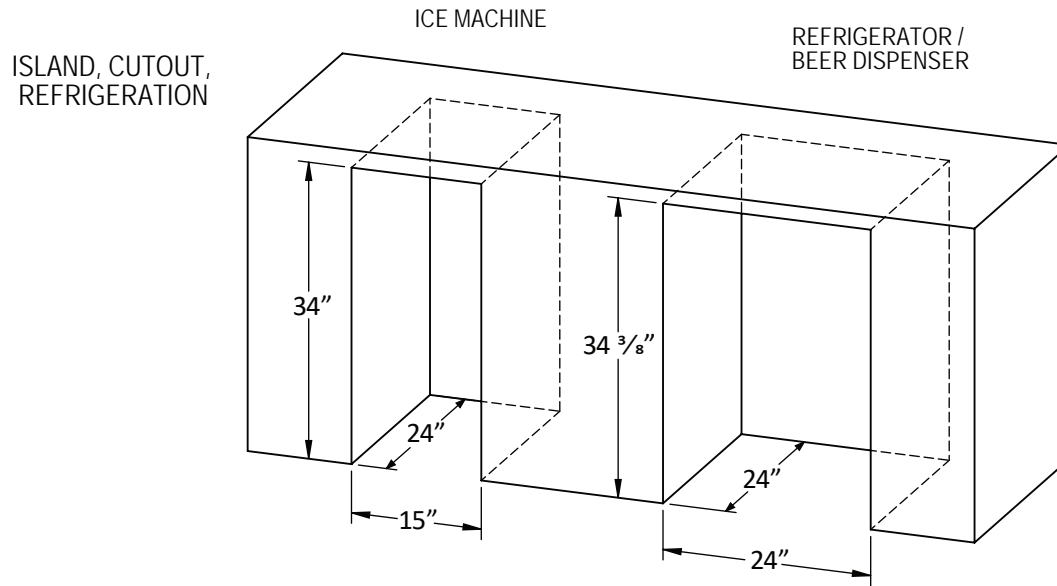

NOTE: See beer dispenser manual for detailed installation information and faucet tower cutout dimensions.

Models	Description	Electrical Requirements
GRS_24	24" Refrigerator, Solid Door with Lock	115V, 60Hz., 1 Phase, 2.3 amps
GRG_24	24" Refrigerator, Glass Door with Lock	115V, 60Hz., 1 Phase, 2.3 amps
GRR24	24" Refrigerator Drawers with Lock	115V, 60Hz., 1 Phase, 2.3 amps
GRFR24	24" Refrigerator Drawer and Freezer Drawer with Lock	115V, 60Hz., 1 Phase, 2.3 amps
GRWS_24	24" Dual Zone Refrigerator w Wine, Solid Door with Lock	115V, 60Hz., 1 Phase, 2.3 amps
GRWG_24	24" Dual Zone Refrigerator w Wine, Glass Door with Lock	115V, 60Hz., 1 Phase, 2.3 amps
GFDS_241	24" Single Faucet Beer Dispenser, Solid Door with Lock	115V, 60Hz., 1 Phase, 2.3 amps
GFDS_242	24" Double Faucet Beer Dispenser, Solid Door with Lock	115V, 60Hz., 1 Phase, 2.3 amps
GIM_15	15" Ice Machine	120V, 60Hz., 1 Phase, 3.8 amps

_ = Specify (L) or (R) for Left or Right Hinge model

Hestan Commercial Corporation reserves the right to change materials and specifications without notice.

All Products

Ice Machine Only