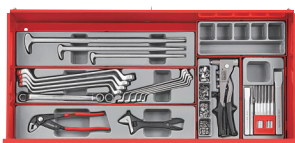

Drawer 1/7

Drawer 2/7

Drawer 3/7

Drawer 4/7

Drawer 5/7

Drawer 6/7

Drawer 7/7

| Drawer  | Item ID  | Description                                  |
|---------|----------|--|
| Storage | TCW207N  | Tool Box Roller Cabinet 37in 7 Drawer        |
|         | TC-TB03  | Work Top                                     |
| 1/7     | TTXEXT13 | Extension Bars Set TTX4 13 Pieces            |
| 1/7     | TT1435   | 1/4" Socket Set 6 pt TT1 35 Pieces           |
| 1/7     | TT3819   | 3/8" Socket Set 6 pt TT1 19 Pieces           |
| 1/7     | TT1217   | 1/2" Socket Set 12 pt TT1 17 Pieces          |
| 1/7     | TT1205   | 1/2" Ratchet & Accessories Set TT1 5 Pieces  |
| 1/7     | TTHEX7   | T-Handle Ball Point Hex Key Set TT1 7 Pieces |
| 1/7     | TTTX7    | T-Handle TX/TPX Key Set TT1 7 Pieces         |
| 1/7     | TTZ01    | Storage Tray TTX2 6 Compartments             |
| 2/7     | TTX2032  | Combination Spanner Set TTX4 7 Pieces        |
| 2/7     | TT1236   | Combination Spanner Set TT1 12 Pieces        |
| 2/7     | TTSN11   | Extractor & Nut Splitter Set TT1 11 Pieces   |
| 2/7     | TTOS16   | Oil Service Set TT1 16 Pieces                |
| 2/7     | TTM116   | Mini Pliers & Screwdriver Set TT1 16 Pieces  |
| 2/7     | TT474-7  | Circlip Plier Set 19-60 mm TT1 4 Pieces      |
| 2/7     | TT440    | Plier Set Vinyl Grip TT1 4 Pieces            |
| 2/7     | TTZVG03  | Power Grip Plier Set TTX2 3 Pieces           |
| 3/7     | TTX2640  | Combination Spanner Set AF TTX4 7 Pieces     |
| 3/7     | TT3592   | Combination Spanner Set AF TT1 8 Pieces      |
| 3/7     | TTAF32   | 1/4" & 3/8" Socket Set AF 6 pt TT1 32 Pieces |
| 3/7     | TT1215AF | 1/2" Socket Set 12 pt AF TT1 15 Pieces       |
| 3/7     | TTTX30   | 3/8" TX Bit Socket Set TT1 30 Pieces         |
| 3/7     | TTTD17   | Tap and Die Set TT1 17 Pieces                |