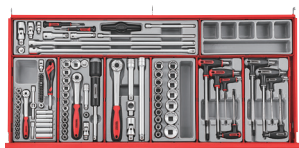

### 37" PRO CABINET TT TOOL KIT 622 PIECES

- A complete tool kit covering the requirements of most users
- All the tools are laid out in individual tool trays using the TengTools Get Organised system
- Easy to see if any tools have been mislaid or lost helping to prevent leaving them with the work piece
- Supplied in the TengTools extra wide TCW207N 7 drawer 37" (950mm) wide roller cabinet
- A comprehensive selection of tools using 6 of the available 7 drawers ensuring that space is still available to add to the kit if needed

- 7 Drawer**
- 37" Wide Cabinet**
- Heavy Gauge Steel**
- 5-Step Rust Protection**
- 5" Castor Wheels with Brakes**
- 3 Step Ball Bearing Slides**
- Comfort Grip Handle**
- Combination Lock**

**622**  
Pieces 138 kg