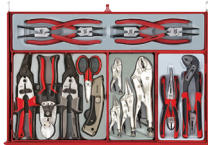

TT
SERIES

53" PRO CABINET TT TOOL KIT 569 PIECES

- A complete tool kit covering the requirements of most users
- All the tools are laid out in individual tool trays using the TengTools Get Organised system
- Easy to see if any tools have been mislaid or lost helping to prevent leaving them with the work piece
- Supplied in the TengTools double width TCW809N 9 drawer 53" wide roller cabinet
- A comprehensive selection of tools using 8 of the available 9 drawers ensuring that space is still available to add to the kit if needed

9 Drawer

569 Pieces  138 kg

 53" Wide Cabinet

 Heavy Gauge Steel

 5-Step Rust Protection

 5" Castor Wheels with Brakes

 3 Step Ball Bearing Slides

 Comfort Grip Handle

 Combination Lock

Drawer 1/9

Drawer 2/9

Drawer 3/9

Drawer 4/9

Drawer 5/9

Drawer 6/9

Drawer 7/9

Drawer 8/9

Drawer 9/9

Drawer	Item ID	Description
Storage	TCW809N	Tool Box Roller Cabinet 9 Drawer 53in
2/9	TTXEXT13	Extension Bars Set TTX4 13 Pieces
2/9	TT1435	1/4" Socket Set 6 pt TT1 35 Pieces
2/9	TT3819	3/8" Socket Set 6 pt TT1 19 Pieces
2/9	TT1205	1/2" Ratchet & Accessories Set TT1 5 Pieces
2/9	TT1217	1/2" Socket Set 12 pt TT1 17 Pieces
3/9	TTX474-9	Circlip Plier Set 40-100 mm TTX4 4 Pieces
3/9	TT440-T	Plier Set TPR Grip TT1 4 Pieces
3/9	TTVG05	Power Grip Plier Set TT1 5 Pieces
3/9	TTDCT05	Cutting Tool Set TT2 5 Pieces
4/9	TTXF05	Hand File Set TTX4 5 Pieces
4/9	TTTX30	3/8" TX Bit Socket Set TT1 30 Pieces
4/9	TTBS35	1/4" & 3/8" Bit Socket Set TT1 35 Pieces
4/9	TTTXH15	1/2" Hex & TX Bit Socket Set TT1 15 Pieces
4/9	TTRS15	1/2" Ribe & XZN Bit Socket Set TT1 15 Pieces
5/9	TTX2640	Combination Spanner Set AF TTX4 7 Pieces
5/9	TTAF32	1/4" & 3/8" Socket Set AF 6 pt TT1 32 Pieces
5/9	TT1215AF	1/2" Socket Set 12 pt AF TT1 15 Pieces
5/9	TT3592	Combination Spanner Set AF TT1 8 Pieces
5/9	TT3816	3/8" Socket Set 6 pt TT1 16 Pieces