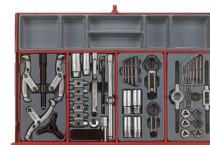

Drawer 2/10

Drawer 6/10