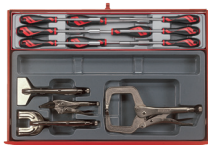

Drawer 4/10

Drawer 8/10