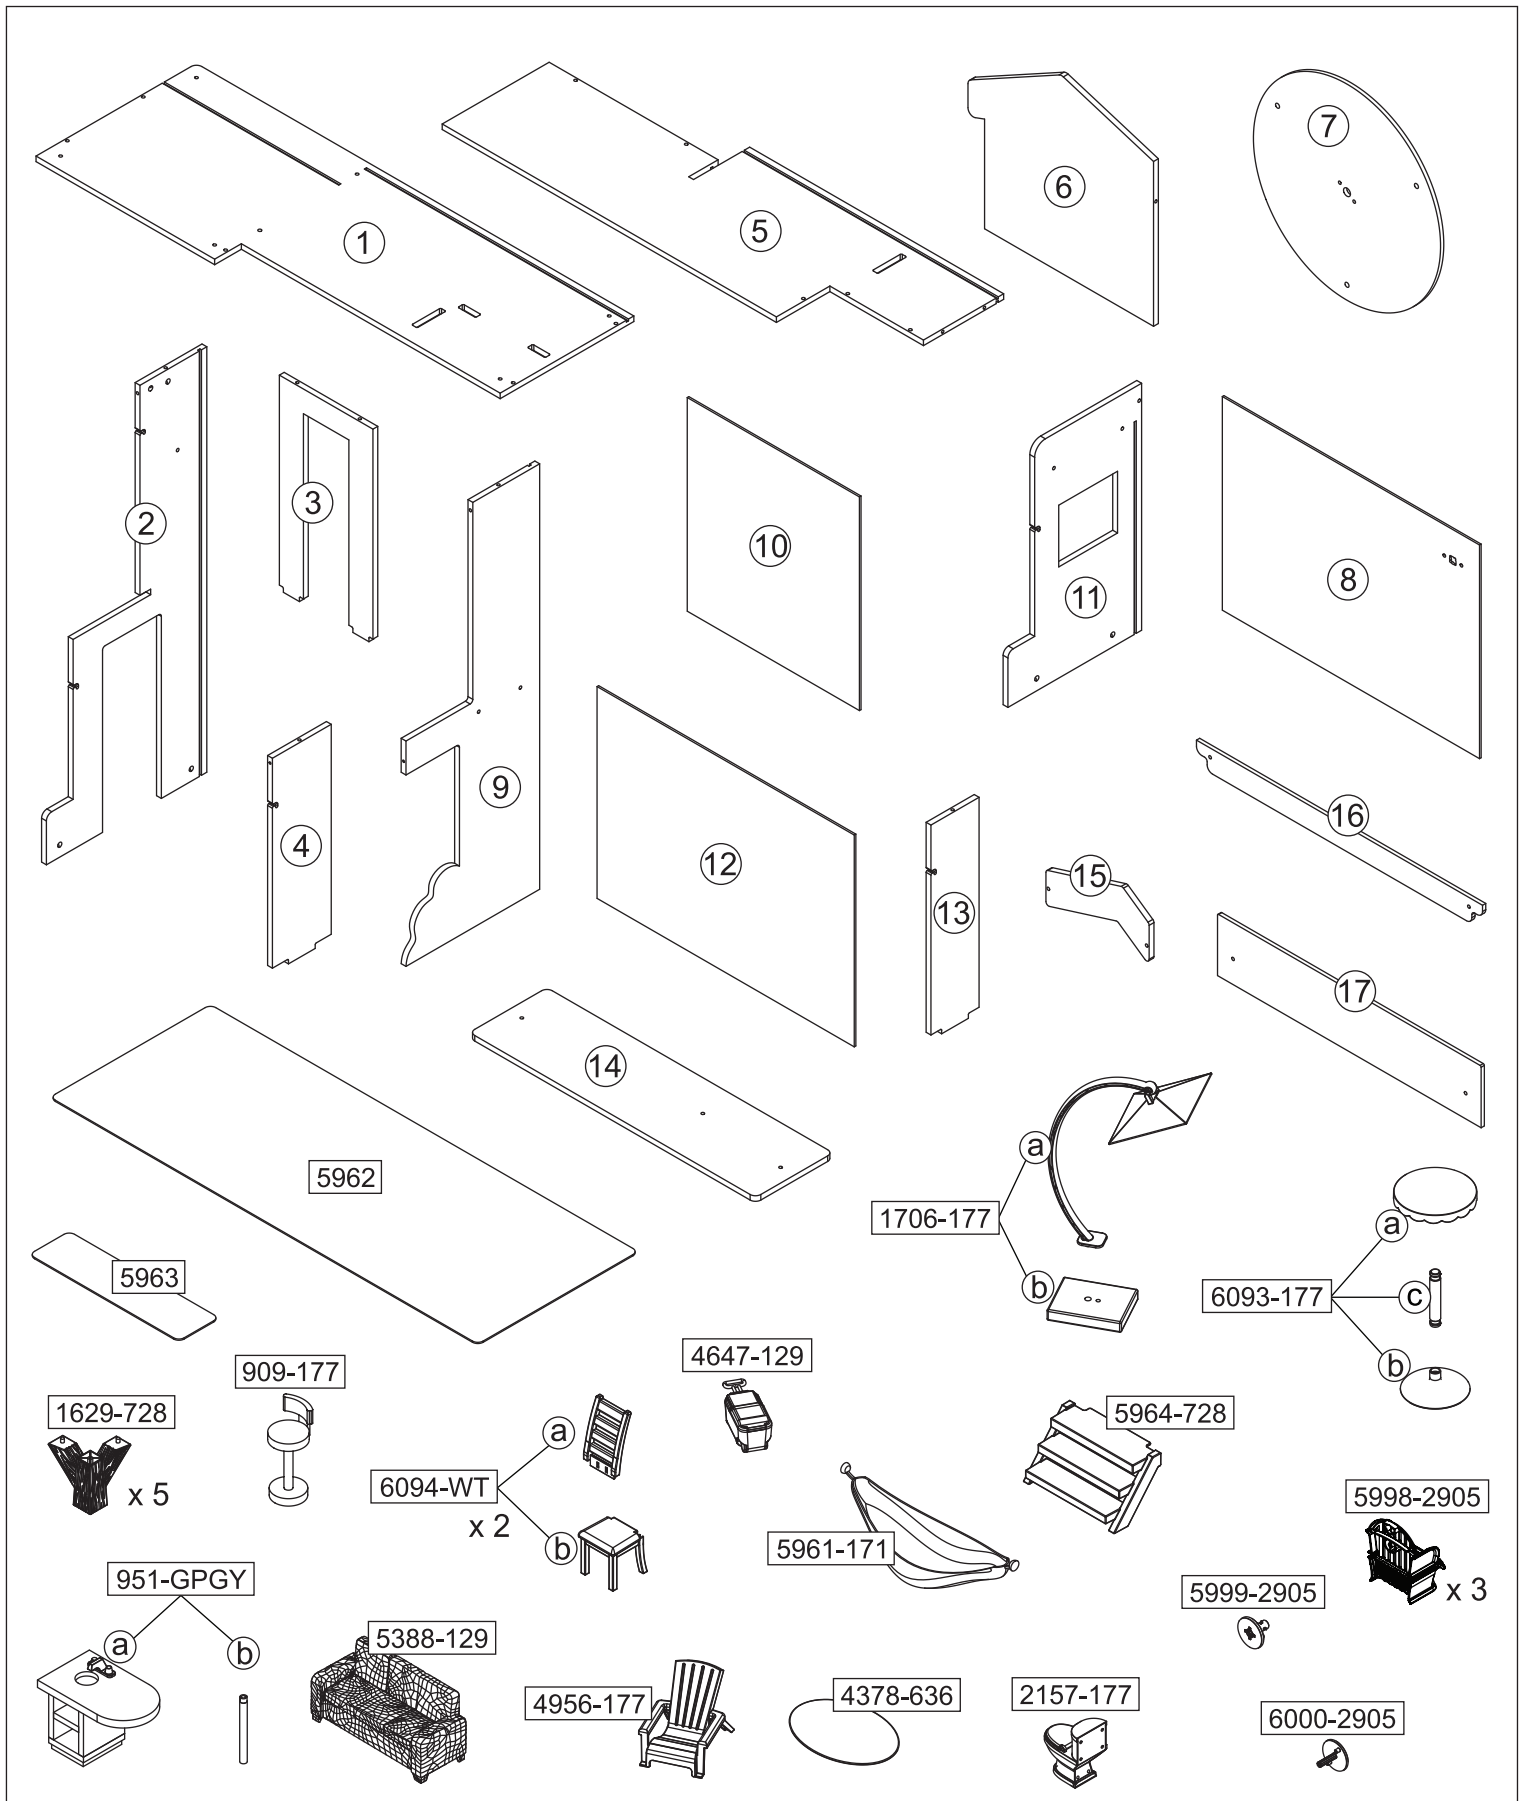

Parts and Hardware
Pièces et matériel
Partes y Piezas Para Instalación
Teile und Befestigungsmaterial
Parti e componenti meccanici

parts.kidkraft.com

customerservice@kidkraft.com
1.800.933.0771
972.385.0100