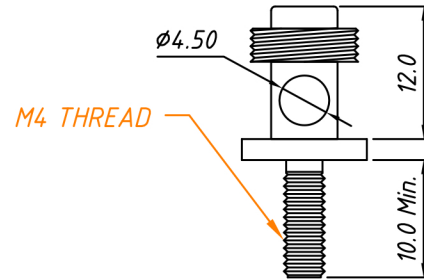

Accessories-5

Accessories-4

Accessories-1

Accessories-2

Accessories-3

6	Color Tag	Rubber	PCS	1
5	Block Shot	Zinc, Gold plated	PCS	1
4	Solder Terminal	27x6.3x0.4mm STEEL, Gold plated	PCS	1
3	Spring Washer	6.6x4.3x1.2mm STEEL, Gold plated	PCS	1
2	NUT	Nut, M4, Gold plated	PCS	1
1	Screw Body	Zinc, Gold plated	PCS	1
ITEM	PART NAME	Description	UNIT	Q'TY

PROJECTION	
UNITS	mm
SHEET SIZE	A4
Draw: Daniel	2019-07-18
Checked: Daniel	2019-07-18

Description: Binding Post Terminal