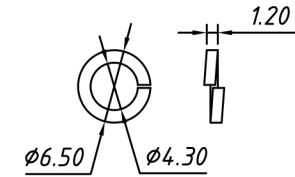

Accessories-5

Accessories-4

Accessories-1

Accessories-2

Accessories-3

6	Color Tag	Rubber	PCS	1
5	Block Shot	Zinc, Gold plated	PCS	1
4	Solder Terminal	27x6.3x0.4mm STEEL, Gold plated	PCS	1
3	Spring Washer	6.6x4.3x1.2mm STEEL, Gold plated	PCS	1
2	NUT	Nut, M4, Gold plated	PCS	1
1	Screw Body	Zinc, Gold plated	PCS	1
ITEM	PART NAME	Description	UNIT	Q'TY

PROJECTION	
UNITS	mm
SHEET SIZE	A4
Draw: Daniel	2019-07-18
Checked: Daniel	2019-07-18

Description: Binding Post Terminal