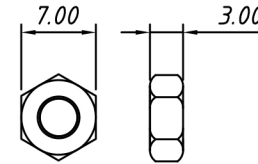

Accessories-5

Accessories-4

Accessories-1

Accessories-2

Accessories-3

6	Color Tag	Rubber	PCS	1
5	Block Shot	Zinc, Gold plated	PCS	1
4	Solder Terminal	27x6.3x0.4mm STEEL, Gold plated	PCS	1
3	Spring Washer	6.6x4.3x1.2mm STEEL, Gold plated	PCS	1
2	NUT	Nut, M4, Gold plated	PCS	1
1	Screw Body	Zinc, Gold plated	PCS	1
ITEM	PART NAME	Description	UNIT	Q'TY

PROJECTION	
UNITS	mm
SHEET SIZE	A4
Draw: Daniel	2019-07-18
Checked: Daniel	2019-07-18

Description: Binding Post Terminal