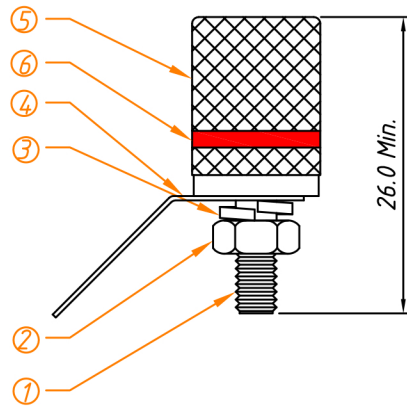

Accessories-5

Accessories-4

Accessories-1

Accessories-2

Accessories-3

6	Color Tag	Rubber	PCS	1
5	Block Shot	Zinc, Gold plated	PCS	1
4	Solder Terminal	27x6.3x0.4mm STEEL, Gold plated	PCS	1
3	Spring Washer	6.6x4.3x1.2mm STEEL, Gold plated	PCS	1
2	NUT	Nut, M4, Gold plated	PCS	1
1	Screw Body	Zinc, Gold plated	PCS	1
ITEM	PART NAME	Description	UNIT	Q'TY

PROJECTION	
UNITS	mm
SHEET SIZE	A4
Draw: Daniel	2019-07-18
Checked: Daniel	2019-07-18

Description: Binding Post Terminal