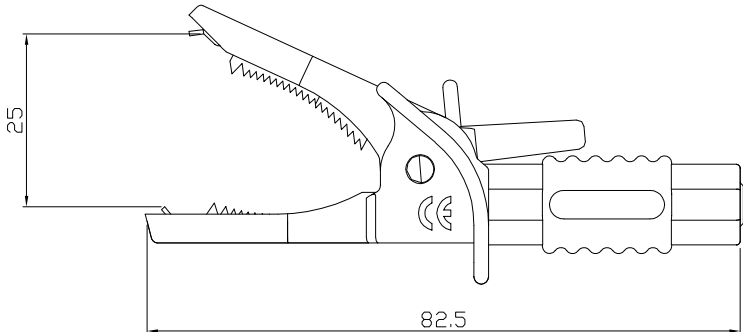

CLIFF

CROCODILE CLIPS

Basic Rating
600V CAT III, (1000V CAT II). EN61010 compliant.

FCR7924
CROC CLIP CRC/01 YELLOW

FCR7925
CROC CLIP CRC/01 GREEN/YELLOW

FCR7940
CROC CLIP CRC/01 BLACK

FCR7941
CROC CLIP CRC/01 RED

FCR7942
CROC CLIP CRC/01 GREEN

FCR7943
CROC CLIP CRC/01 BLUE

FCR7944
CROC CLIP CRC/01 BROWN