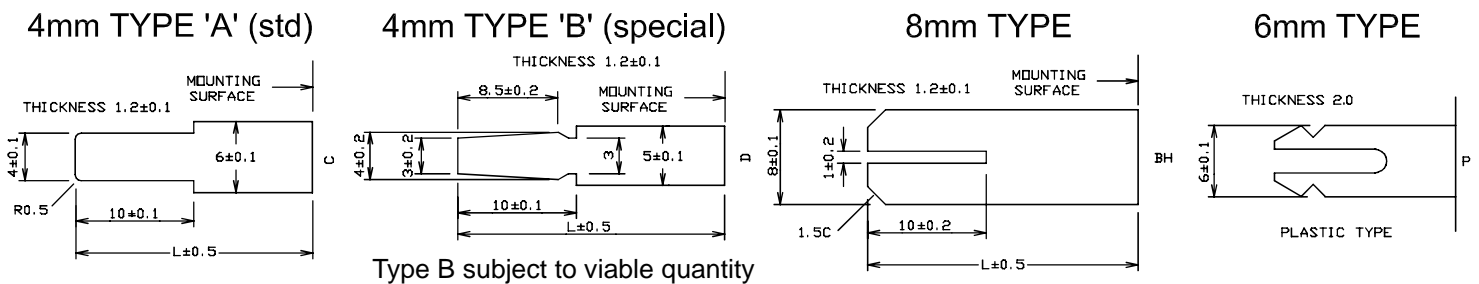

Shaft Details (Typical)

For further information, contact sales@cliffuk.co.uk

Cliff Electronic Components Limited,
76 Holmethorpe Avenue, Holmethorpe Ind. Estate,
Redhill, Surrey RH1 2PF U.K.
Tel: +44 (0)1737 771375 Fax: +44 (0)1737 766012

www.cliffuk.co.uk