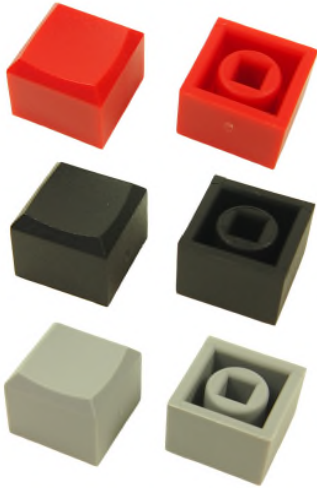

CP3375 - Black
CP33764 - Grey with White ML
CP33765 - Grey with Black ML
CP33766 - Red
CP3377 - White

CS10R Length 26mm. Width 12mm. Height 10mm.
Soft-touch finish.

CS10R - Shaft 4mm

FC72621 - Black with moulded white marker line
FC72622 - Black with moulded red marker line
FC72623 - Black with moulded blue marker line
FC72624 - Black with moulded green marker line
FC72625 - Black with moulded yellow marker line
FC72626 - Black with moulded grey marker line

CS11 Diameter 8mm. Height 8mm.
Designed to fit a square shaft of push-button switches and 4mm or 6mm slider shafts.

CS11

CP3400 - Black
CP3405 - White
CP3410 - Grey
CP3411 - Red

CLIFF

SLIDER KNOBS

CS12 Length 12.2mm. Width 12.2mm. Height 10mm. Designed to fit a 3.3mm shaft of push-button switches.

CS12 - Shaft 3.3mm
 CP3427 - Grey
 CP3431 - Red
 CP3433 - Black
 CP3435 - Opaque

CS12F - Shaft 3x2mm
 CP3428 - Grey

CS13 Length 26mm. Width 11mm. Height 10mm.
 Conductive version available in black ONLY. Surface resistivity 10^3 Ohms/SQ.
 Non conductive version is available in black as standard. Other colours available subject to minimum order quantities.