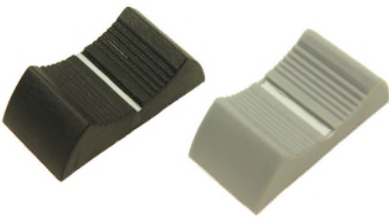

CS7C - Shaft 4mm 90° marker line

- CP3301 - Black with White ML
- CP33041 - Grey with White ML
- CP33043 - Anthracite Grey with White ML

CS8 Length 17mm. Width 10mm. Height 8mm.

CS8 - Shaft 6/8mm

- CP3305 - Black
- CP3320 - Red
- CP3325 - White

For further information, contact sales@cliffuk.co.uk

CLIFF

SLIDER KNOBS

CS9 Length 27mm. Width 16mm. Height 7mm.

CS9 - Shaft 6/8mm

CP3335 - Black
CP3340 - Blue
CP3345 - Brown
CP3350 - Green
CP3355 - Grey
CP3357 - Orange
CP3360 - Red
CP3365 - White
CP3370 - Yellow

CS9A - Shaft 4mm

CP33350 - Black
CP3341 - Blue
CP3346 - Brown
CP3351 - Green
CP3356 - Grey
CP3358 - Orange
CP3361 - Red
CP33650 - White
CP3371 - Yellow

CS10 Length 27mm. Width 13mm. Height 8mm.

CS10 - Shaft 6/8mm

CP3375 - Black
CP33764 - Grey with White ML
CP33765 - Grey with Black ML
CP33766 - Red
CP3377 - White

CS10R Length 26mm. Width 12mm. Height 10mm.
Soft-touch finish.

CS10R - Shaft 4mm

FC72621 - Black with moulded white marker line
FC72622 - Black with moulded red marker line
FC72623 - Black with moulded blue marker line
FC72624 - Black with moulded green marker line
FC72625 - Black with moulded yellow marker line
FC72626 - Black with moulded grey marker line