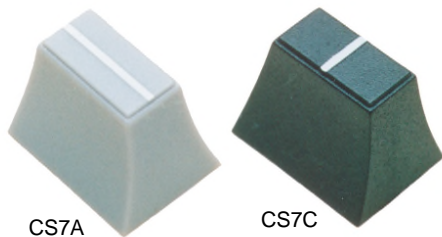

CS1 Length 23mm. Width 11mm. Height 11mm.

CS1 - Shaft 6/8mm

- CP3155 - Black
- CP3160 - Blue
- CP3165 - Green
- CP3170 - Grey
- CP3175 - Red
- CP3180 - White
- CP3185 - Yellow

CS1A - Shaft 4mm

- CP3260 - Black
- CP3265 - Blue
- CP3270 - Green
- CP3272 - Grey
- CP3275 - Red
- CP3280 - White

CS1B - Shaft 4mm

- CP3261 - Black
- CP3273 - Grey
- CP3276 - Red

CS2 Length 20mm. Width 14mm. Height 13mm.

CS2 - Shaft 6/8mm

- CP3190 - Black

CS2A - Shaft 4mm

- CP3250 - Black

CS2B - Shaft 4mm

- CP3193 - Black
- CP3195 - Red

CS7 Length 12mm. Width 9mm. Height 9mm.

CS7A - Shaft 4mm Parallel marker line

- CP3290 - Black with White ML
- CP3295 - Grey with White ML
- CP3296 - Grey with Black ML
- CP3300 - White with Black ML

CS7C - Shaft 4mm 90° marker line

- CP3301 - Black with White ML
- CP33041 - Grey with White ML
- CP33043 - Anthracite Grey with White ML

CS8 Length 17mm. Width 10mm. Height 8mm.

CS8 - Shaft 6/8mm

- CP3305 - Black
- CP3320 - Red
- CP3325 - White