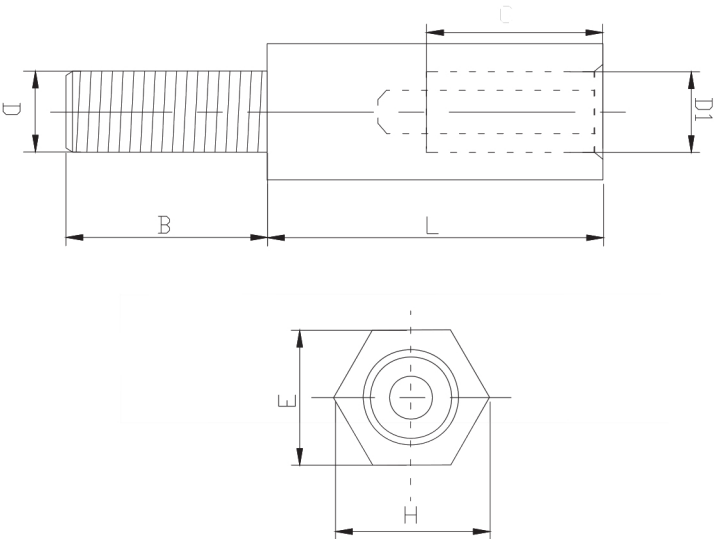

Specifications

Material: Brass

D	E	H	L
M2.5	5-0.2	5.5-0.2	
M3.0	5-0.2	5.5-0.2	
M4.0	6-0.2	7-0.2	
4#40	5-0.2	5.5-0.2	
6#32	6-0.2	7-0.2	