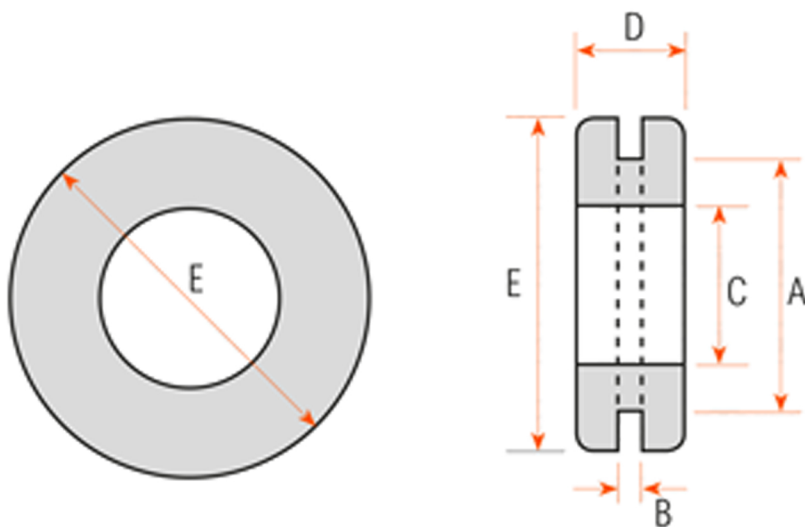

## Specifications

Material: PVC  
Panel Thickness: 1.6mm  
Operating Temperature: -20°C to 65°C

Grommet Size	Dimensions				
	A	B	C	D	E
6mm	6.4	1.6	4	3.8	8.5
9mm	9.3	1.6	7.7	6	13.4
12mm	12.3	1.6	9.5	6.4	16.2
16mm	15.8	1.6	12	5.9	19
20mm	20.2	1.6	15.8	6.2	23
25mm	25	1.6	19.5	7.3	29.2
32mm	31	1.6	24	8	38.1
38mm	37.4	1.6	31.5	9.5	46
50mm	50.5	1.6	44.5	11.1	60.3