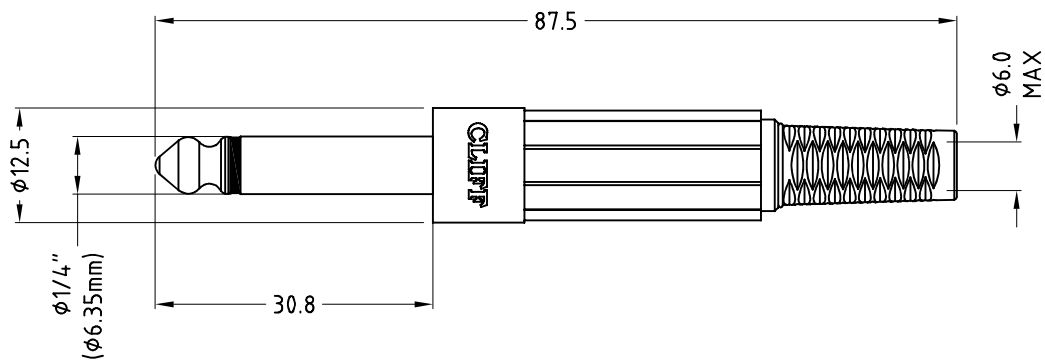

CLIFF

P2C MONO JACK PLUG

FM1022 - P2C $1/4"$ unscreened mono Jack Plug. Plastic body with cable strain relief. Maximum cable diameter $\text{Ø}6.0\text{mm}$