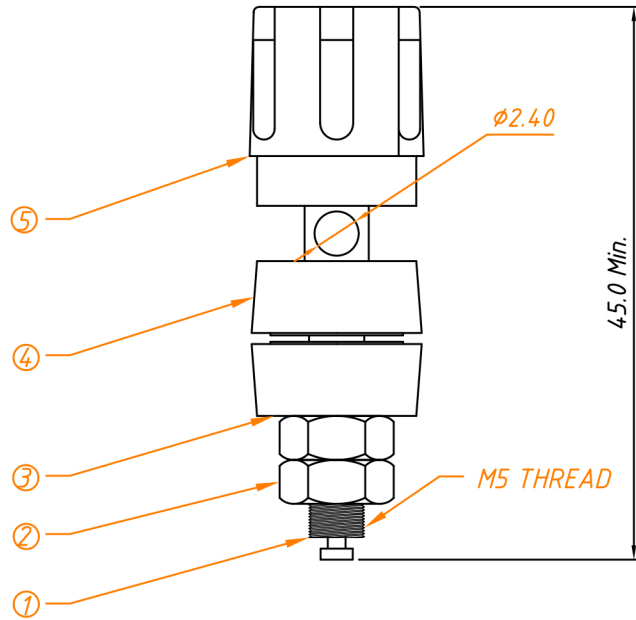

PANEL MOUNT

| 5 | Block Shot | PBT+Brass | PCS | 1 |
|------|------------|------------------------------------|------|------|
| 4 | Bush | PBT | PCS | 2 |
| 3 | Washer | 11.0x5.0x1.0mm, Steel, Gold plated | PCS | 2 |
| 2 | NUT | Nut, M5, Gold plated | PCS | 2 |
| 1 | Screw Body | Brass, Gold plated | PCS | 1 |
| ITEM | PART NAME | Description | UNIT | Q'TY |

| | | Description: |
|---------------|------------|--------------|
| PROJECTION | | |
| UNITS | mm | |
| SHEET SIZE | A4 | |
| Draw: Daniel | 2019-07-18 | |
| Check: Daniel | 2019-07-18 | |

Daniel TEC
2019.07.26 11:42:54