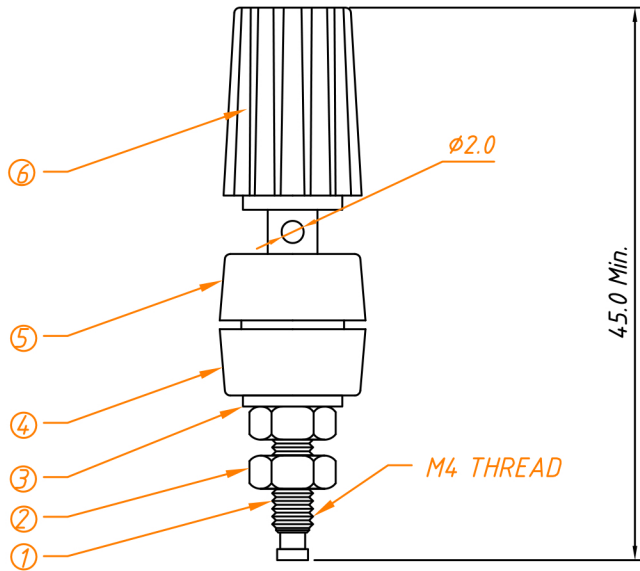

PANEL MOUNT

6	Block Shot	PBT	PCS	1
5	Bush-UP	PBT	PCS	1
4	Bush-Down	PBT	PCS	1
3	Washer	9.0x4.1x1.0mm, Steel, Nickel plated	PCS	2
2	NUT	Nut, M4, Nickel plated	PCS	2
1	Screw Body	Zinc, Nickel plated	PCS	1
ITEM	PART NAME	Description	UNIT	Q'TY

UNITS:mm

SHEET SIZE:A4

SCALE: ---

> 0 ~ 3

> 3 ~ 18

> 18 ~ 50

> 50 ~ 120

± 0.12

± 0.15

± 0.3

± 0.5

CONNECTOR