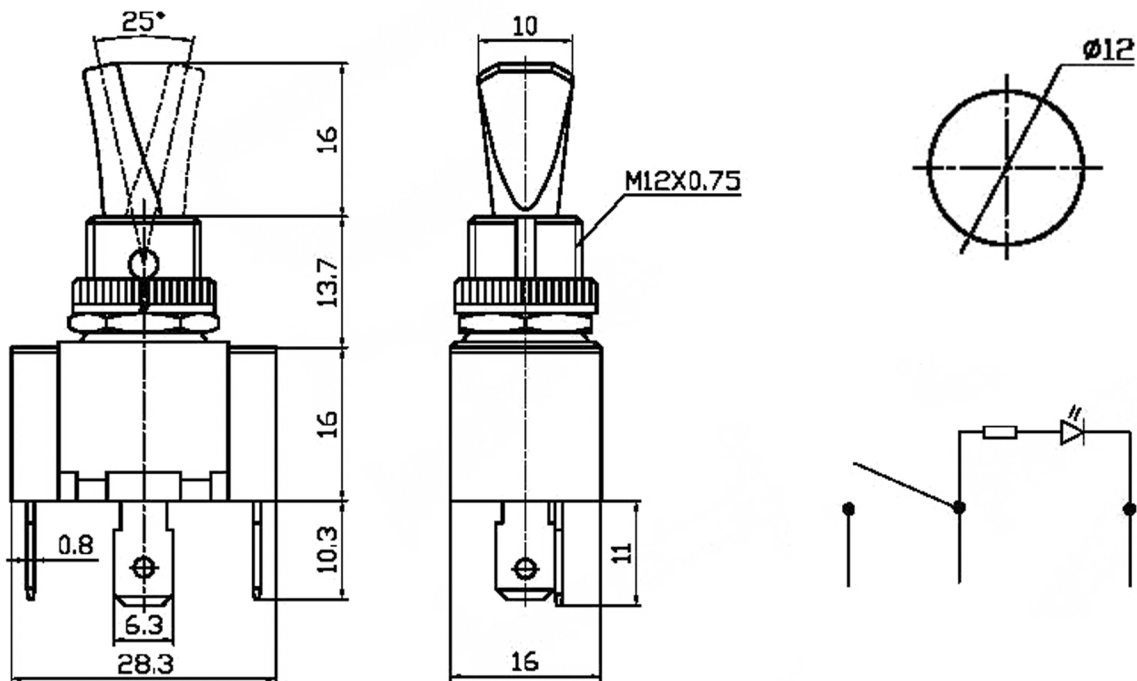

Specifications

Rating:	30A 12VDC
Contact Resistance:	50mΩ Max
Insulation Resistance:	100MΩ Min
Dielectric Strength:	1500VAC 1 minute
Operating Temperature:	-25°C to +85°C
Electrical Life:	10,000+ Cycles

Description	Ref Code
Blue On-Off illuminated Flat Handle Toggle Switch 30A 12VDC SPST	550453