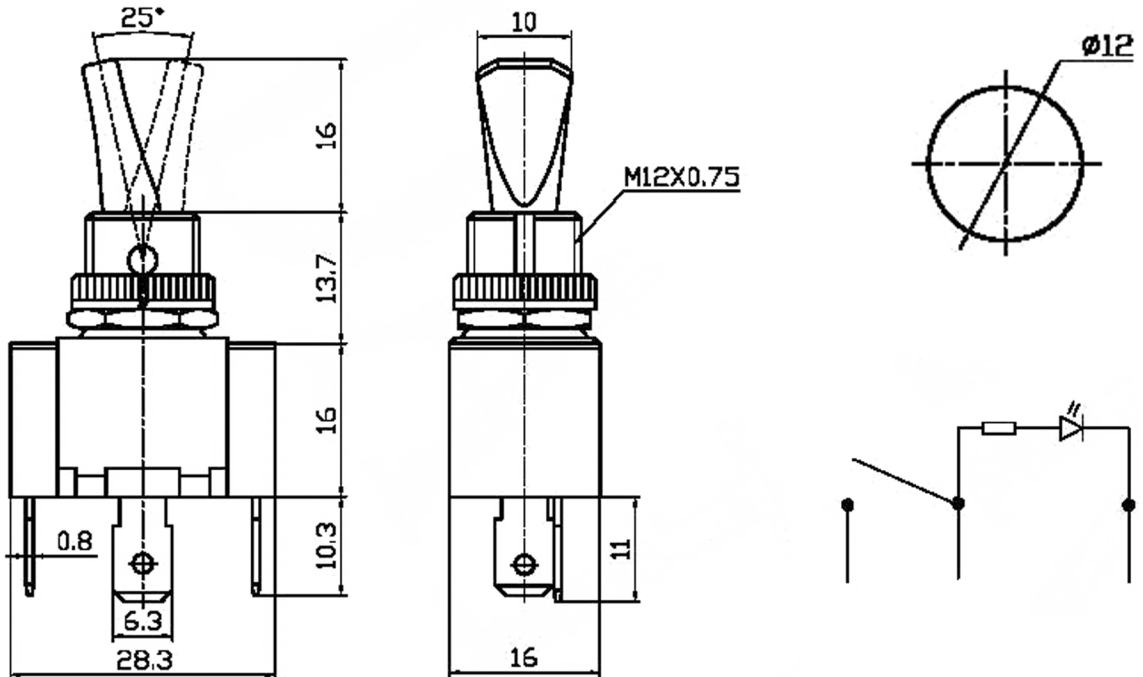

## Specifications

Rating:	30A 12VDC
Contact Resistance:	50mΩ Max
Insulation Resistance:	100MΩ Min
Dielectric Strength:	1500VAC 1 minute
Operating Temperature:	-25°C to +85°C
Electrical Life:	10,000+ Cycles

Description	Ref Code
Red On-Off illuminated Flat Handle Toggle Switch 30A 12VDC SPST	550452