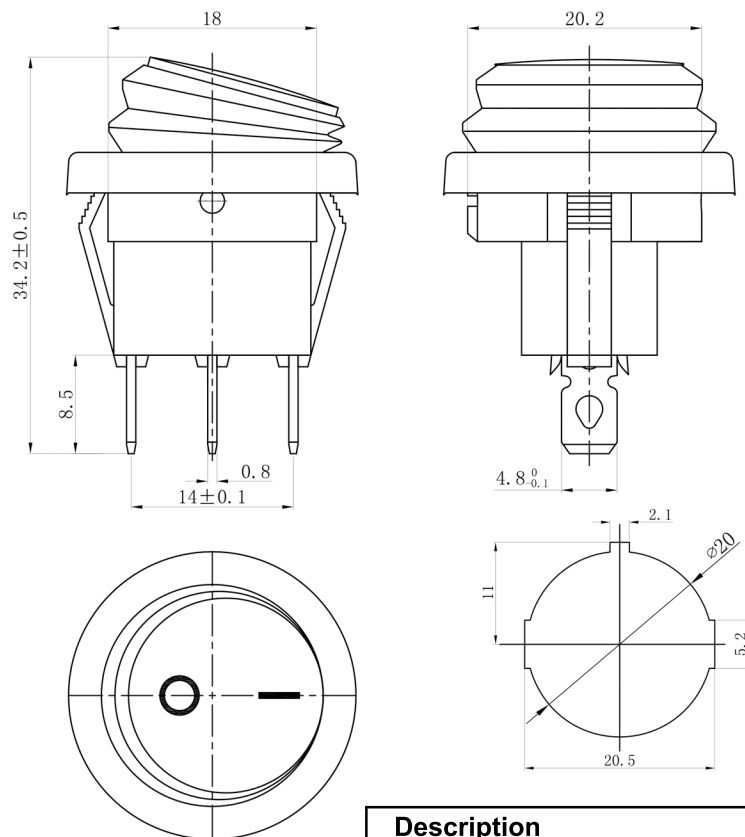

Specifications

Rating:	6A 250VAC, 10A 125VAC
Contact Resistance:	50mΩ Max
Insulation Resistance:	100MΩ Min
Dielectric Strength:	1500VAC 1 minute
Operating Temperature:	-25°C to +85°C
Electrical Life:	10,000+ Cycles

Description	Ref Code
Red illuminated On-Off Waterproof Rocker Switch SPST 230V	482832