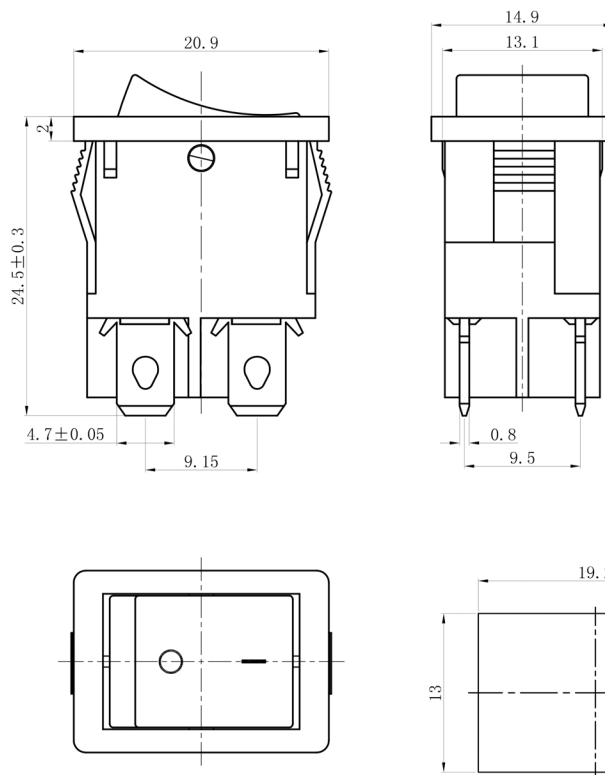

Specifications

Rating:	6A 250VAC, 10A 125VAC
Contact Resistance:	50mΩ Max
Insulation Resistance:	100MΩ Min
Dielectric Strength:	1500VAC 1 minute
Operating Temperature:	-25°C to +85°C
Electrical Life:	10,000+ Cycles

Description	Ref Code
Red On-Off illuminated Rectangle Rocker Switch DPST 230V	482812