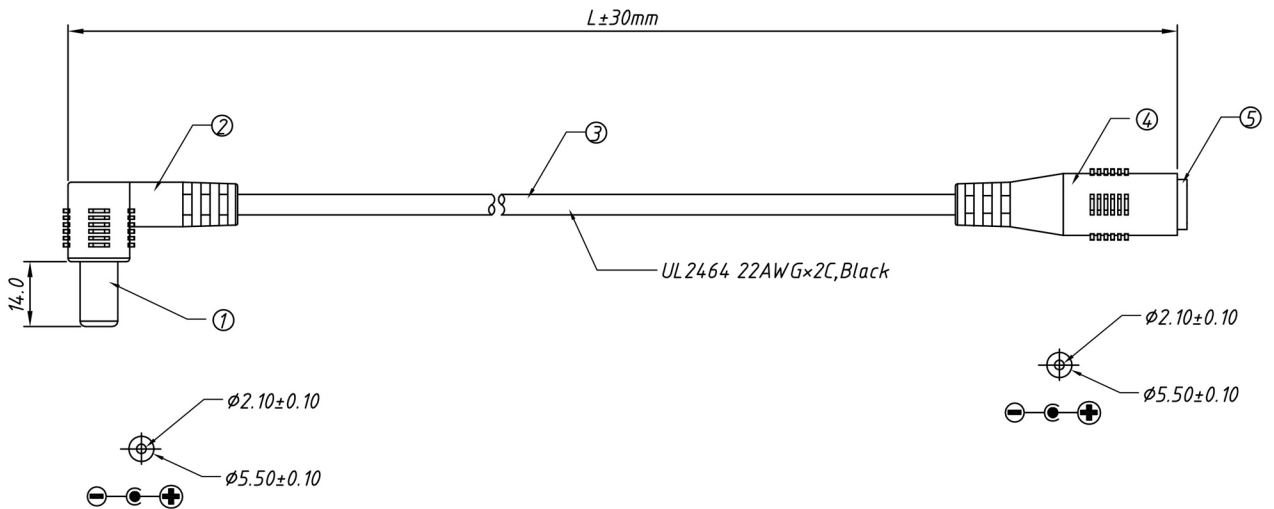

Specifications

Current Rating: 3A
 Cable: UL2468 22AWG
 Connector Size: 2.1mm x 5.5mm

Description	Ref Code
5M Right Angle Male to Female 2.1mm x 5.5mm Extension Lead	482172