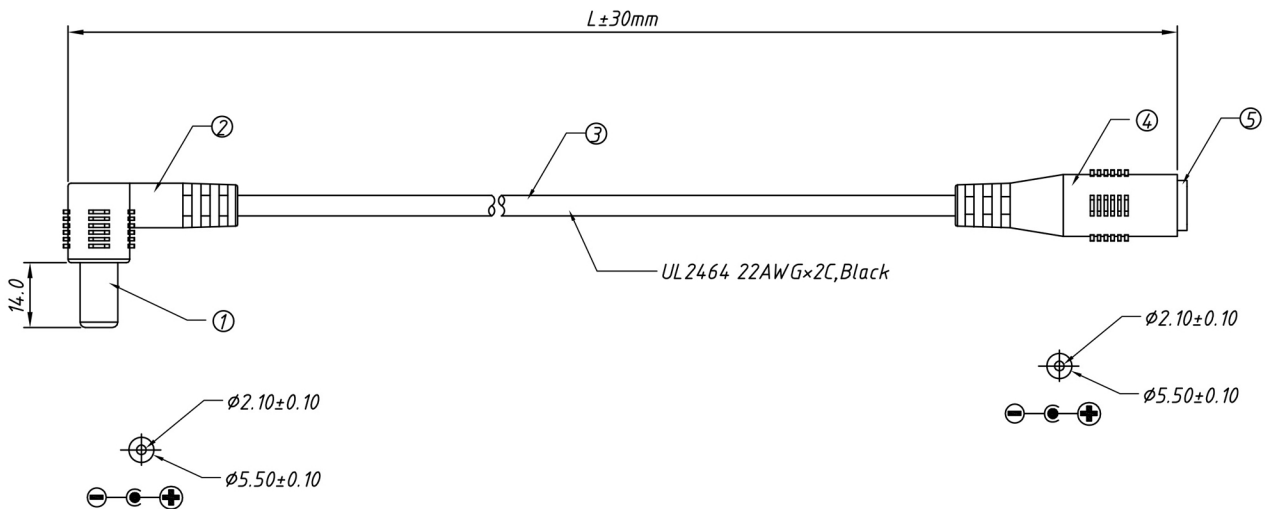

Specifications

Current Rating:	3A
Cable:	UL2468 22AWG
Connector Size:	2.1mm x 5.5mm

Description	Ref Code
2M Right Angle Male to Female 2.1mm x 5.5mm Extension Lead	482170