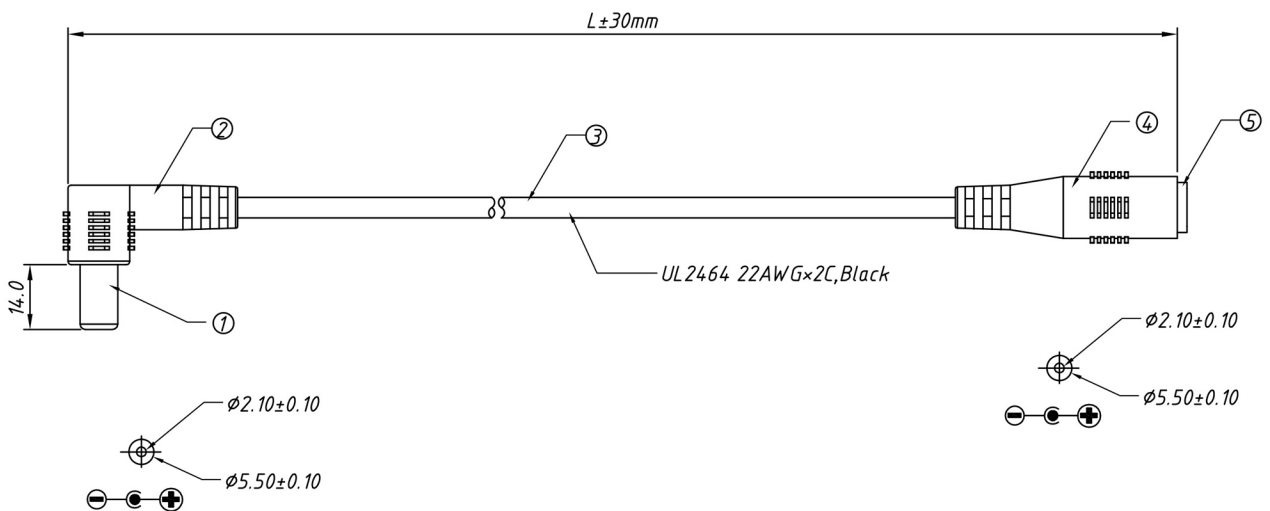

## Specifications

Current Rating: 3A  
Cable: UL2468 22AWG  
Connector Size: 2.1mm x 5.5mm

Description	Ref Code
1M Right Angle Male to Female 2.1mm x 5.5mm Extension Lead	482169