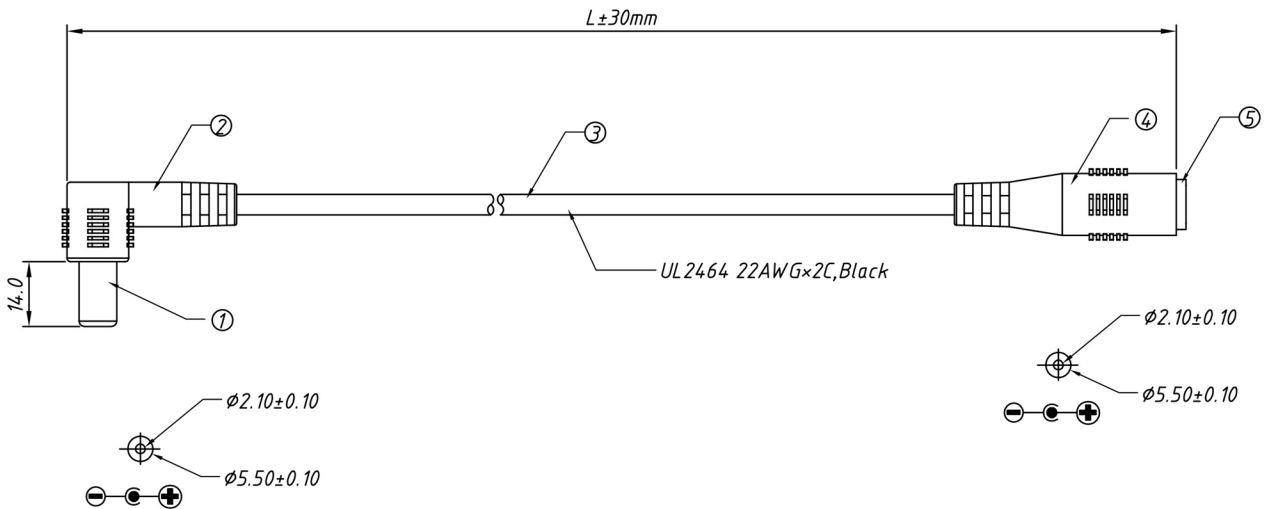

Specifications

Current Rating: 3A
 Cable: UL2468 22AWG
 Connector Size: 2.1mm x 5.5mm

Description	Ref Code
50cm Right Angle Male to Female 2.1mm x 5.5mm Extension Lead	482168