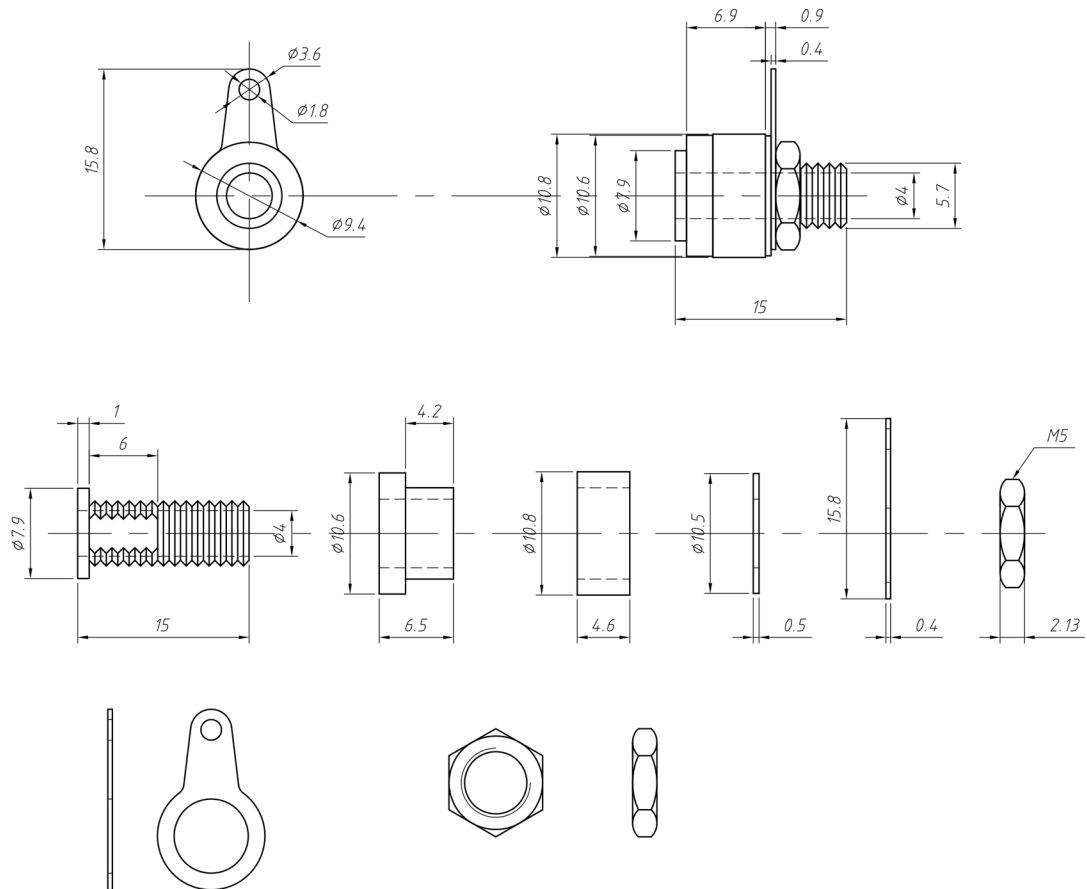

Specifications

Rated Current: 6A
 Panel Cut-Out: 8mm
 Housing Material: ABS
 Contact Material: Nickel Plated

Description	Ref Code
Red 4mm Insulated Test Socket	482023