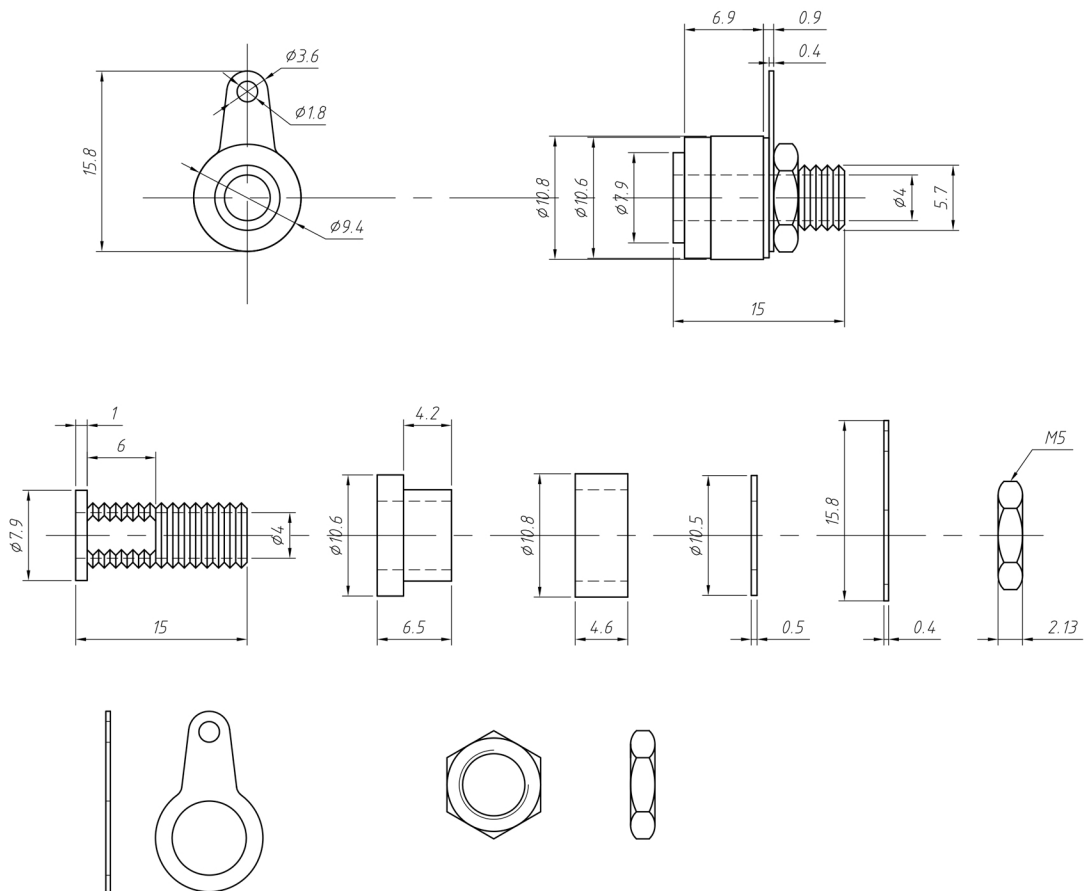

## Specifications

Rated Current:	6A
Panel Cut-Out	8mm
Housing Material:	ABS
Contact Material:	Nickel Plated

Description	Ref Code
Green 4mm Insulated Test Socket	481883