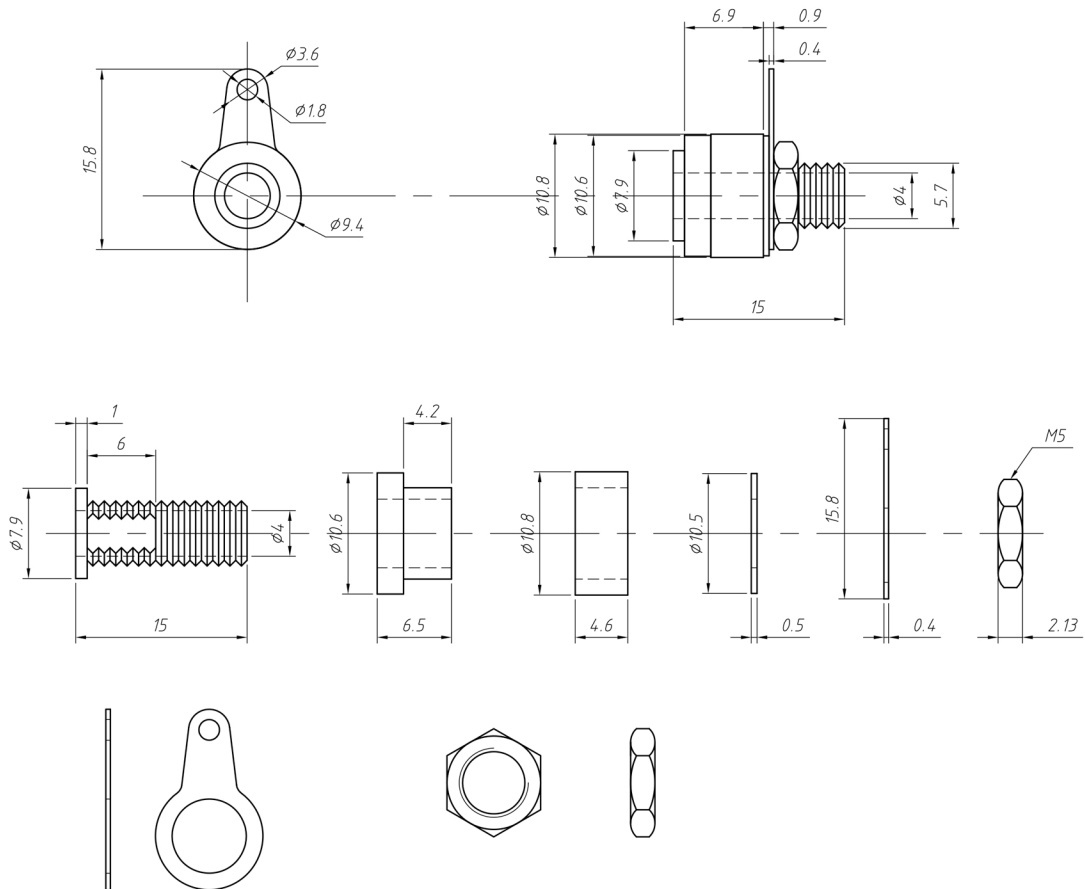

Specifications

Rated Current: 6A
 Panel Cut-Out: 8mm
 Housing Material: ABS
 Contact Material: Nickel Plated

Description	Ref Code
Black 4mm Insulated Test Socket	481882