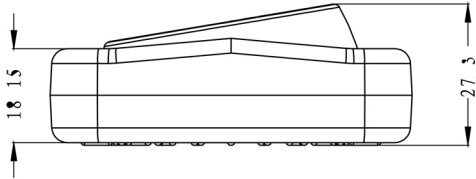

Rocker Switches

Specifications

Rating: 2.5A 250VAC
Protection Level: IP20
Termination: Clamp

Description	Ref Code
Black Inline Foot Rocker Cord Switch 2.5A	481856