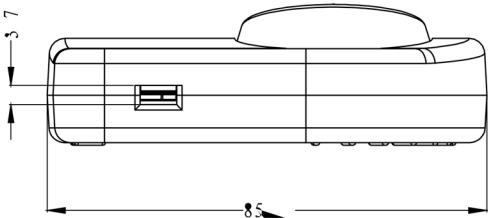

Rocker Switches

Specifications

Rating: 2.5A 250VAC
Protection Level: IP20
Termination: Clamp

Description	Ref Code
Black Inline Foot Rocker Cord Switch 2.5A	481856