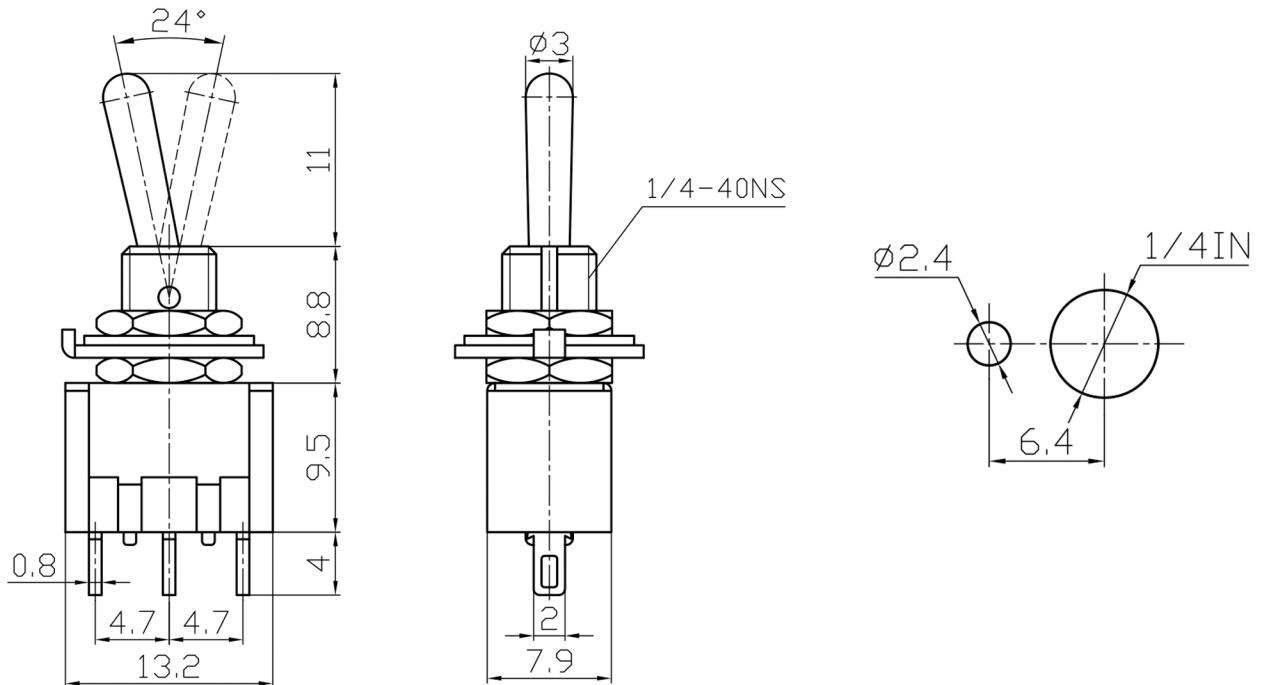

Specifications

Rating:	3A 250VAC, 6A 125VAC
Contact Resistance:	50mΩ Max
Insulation Resistance:	1000MΩ Min
Dielectric Strength:	1500VAC 1 minute
Operating Temperature:	-25°C to +85°C
Electrical Life:	10,000+ Cycles

Description	Ref Code
On-(On) Momentary Miniature Toggle Switch SPDT	480371