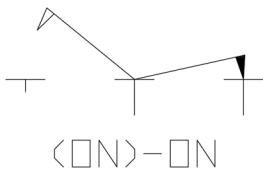

Description	Ref Code
On-(On) Momentary Miniature Toggle Switch SPDT	480371