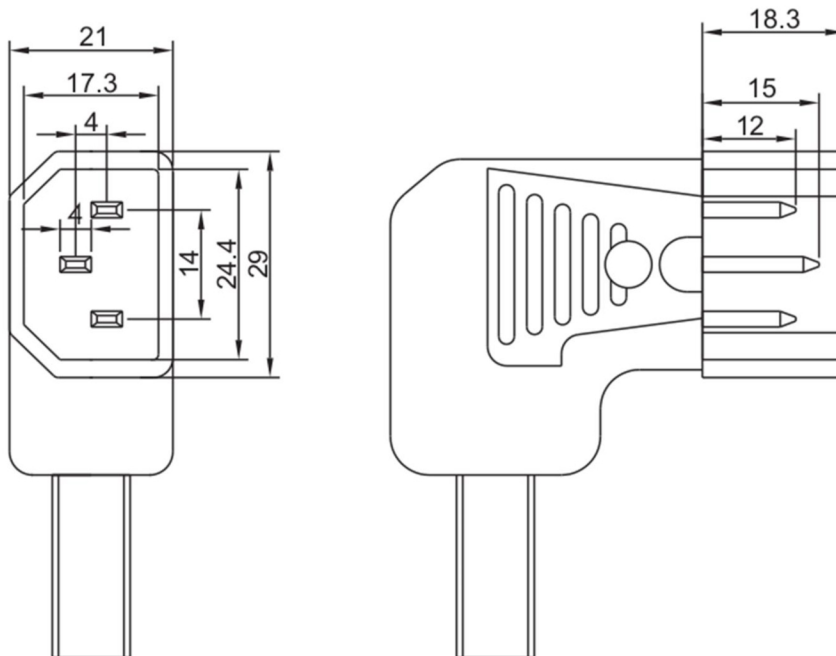

Specifications

Rating:	10A 250VAC
Contact Resistance:	30mΩ
Insulation Resistance:	100MΩ Min
Dielectric Strength:	2000VAC 1 minute
Contact Material:	Nickel Plated Brass
Housing Material:	PBT
Operating Temperature:	-40°C to +105°C

Description	Ref Code
IEC Right Angle Cable Plug	356069