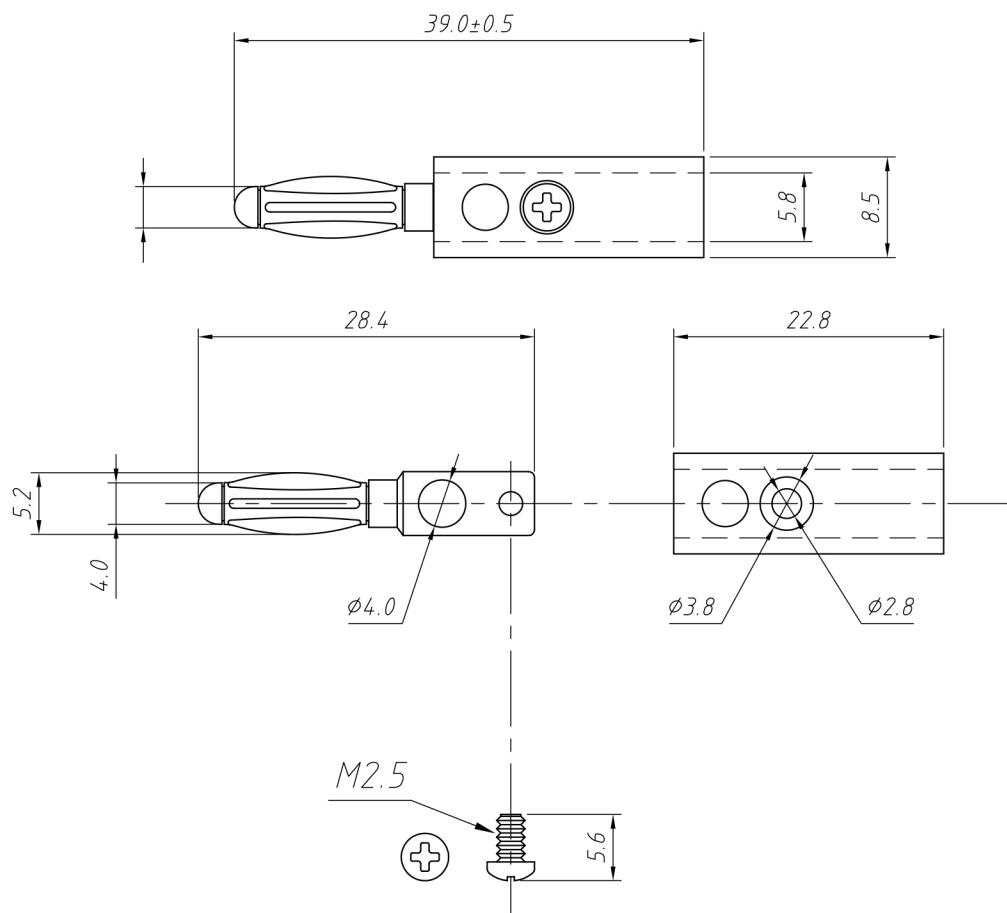

Specifications

Rating:	10A
Contact Material	Nickel Plated
Housing Material:	Plastic

Description	Ref Code
Black 4mm Banana Test Plug	356050