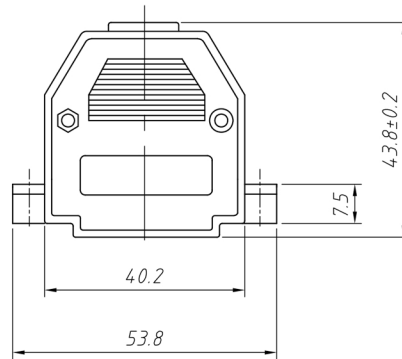

Specifications

Cover Material: ABS
 Screw Material: Steel

Short screw

Description	Ref Code
25-Pin D-Sub Hood Cover	356026