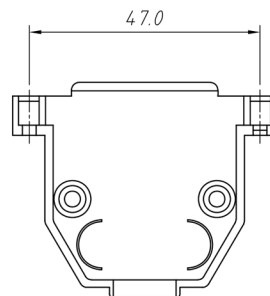

Specifications

Cover Material: ABS
 Screw Material: Steel

Short screw

Description	Ref Code
25-Pin D-Sub Hood Cover	356026