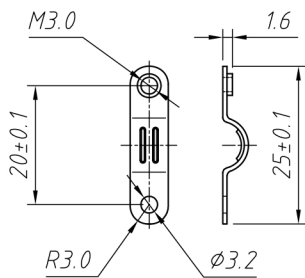

Specifications

Cover Material: ABS
 Screw Material: Steel

Short screw

Description	Ref Code
25-Pin D-Sub Hood Cover	356026