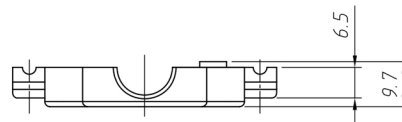

Specifications

Cover Material: ABS
 Screw Material: Steel

Short screw

Description	Ref Code
25-Pin D-Sub Hood Cover	356026