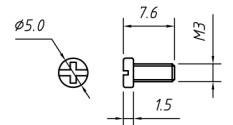

Specifications

Cover Material: ABS
 Screw Material: Steel

Short screw

Description	Ref Code
25-Pin D-Sub Hood Cover	356026