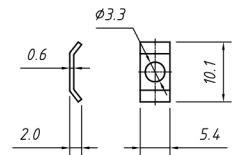

Specifications

Cover Material: ABS
 Screw Material: Steel

Short screw

Description	Ref Code
25-Pin D-Sub Hood Cover	356026