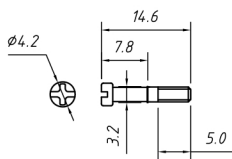

Specifications

Cover Material: ABS
 Screw Material: Steel

Short screw

Description	Ref Code
25-Pin D-Sub Hood Cover	356026