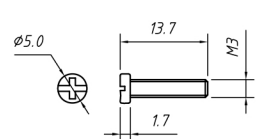

Specifications

Cover Material: ABS
 Screw Material: Steel

Short screw

Description	Ref Code
25-Pin D-Sub Hood Cover	356026