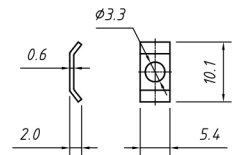

Specifications

Cover Material: ABS
 Screw Material: Steel

Short screw

Description	Ref Code
15-Pin D-Sub Hood Cover	356025