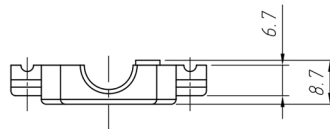

Specifications

Cover Material: ABS
 Screw Material: Steel

Short screw

Description	Ref Code
15-Pin D-Sub Hood Cover	356025