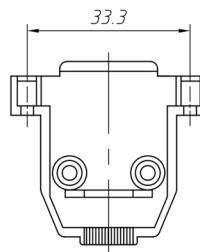

Specifications

Cover Material: ABS
 Screw Material: Steel

Short screw

Description	Ref Code
15-Pin D-Sub Hood Cover	356025