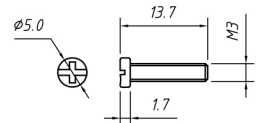

Specifications

Cover Material: ABS
 Screw Material: Steel

Short screw

Description	Ref Code
15-Pin D-Sub Hood Cover	356025