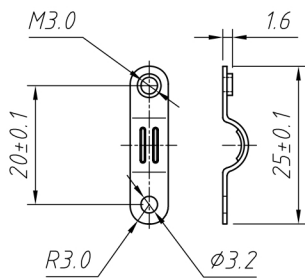

Specifications

Cover Material: ABS
 Screw Material: Steel

Short screw

Description	Ref Code
15-Pin D-Sub Hood Cover	356025