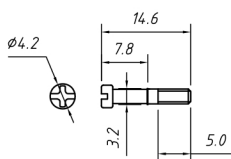

Specifications

Cover Material: ABS
 Screw Material: Steel

Short screw

Description	Ref Code
15-Pin D-Sub Hood Cover	356025