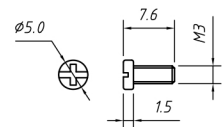

Specifications

Cover Material: ABS
 Screw Material: Steel

Short screw

Description	Ref Code
15-Pin D-Sub Hood Cover	356025