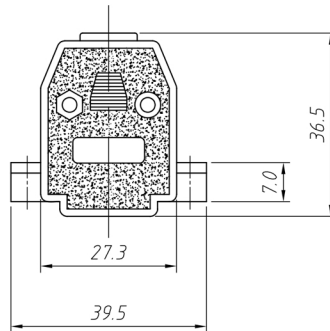

Specifications

Cover Material: ABS
 Screw Material: Steel

Short screw

Description	Ref Code
15-Pin D-Sub Hood Cover	356025