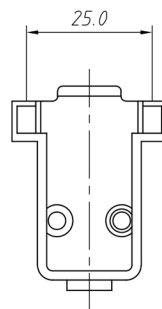

## Specifications

Cover Material: ABS  
 Screw Material: Steel

Short screw

Description	Ref Code
9-Pin D-Sub Hood Cover	356024