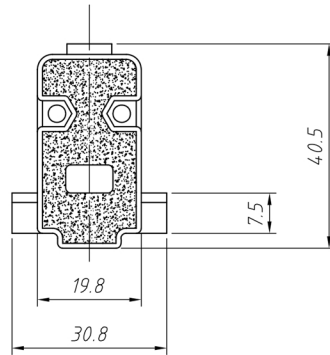

## Specifications

Cover Material: ABS  
 Screw Material: Steel

Short screw

Description	Ref Code
9-Pin D-Sub Hood Cover	356024