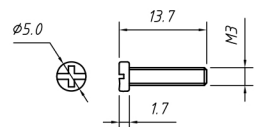

## Specifications

Cover Material: ABS  
 Screw Material: Steel

Short screw

Description	Ref Code
9-Pin D-Sub Hood Cover	356024