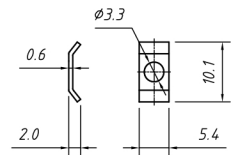

## Specifications

Cover Material: ABS  
 Screw Material: Steel

Short screw

Description	Ref Code
9-Pin D-Sub Hood Cover	356024