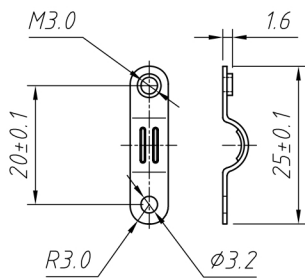

## Specifications

Cover Material: ABS  
 Screw Material: Steel

Short screw

Description	Ref Code
9-Pin D-Sub Hood Cover	356024