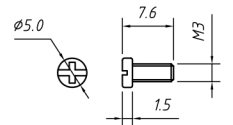

## Specifications

Cover Material: ABS  
 Screw Material: Steel

Short screw

Description	Ref Code
9-Pin D-Sub Hood Cover	356024