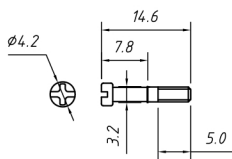

## Specifications

Cover Material: ABS  
 Screw Material: Steel

Short screw

Description	Ref Code
9-Pin D-Sub Hood Cover	356024