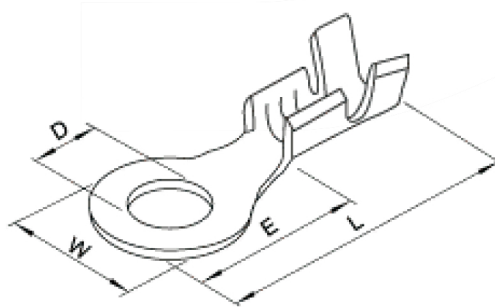

Specifications

Terminal Material: Brass
 Wire Range: 16-22AWG

Item No.	Treatment	Material	T mm	Dimension (mm)		
				W	L	D
OT-2.2T	Tin-plate	Brass	0.3	4.0	9.7	2.2
OT-2.5A				5.2	10.8	2.5
OT-3.2A				6.2	13.0	3.2
OT-3.2C			0.3~0.5	7.0	16.0	4.2
OT-4.2A				7.0	16.0	4.2
OT-4.2B				8.0	16.0	4.2
OT-5.2C			0.4~0.5	8.0	16.0	5.2
OT-6.2A				10.0	20.0	6.2
OT-8.2B				12.0	25.0	8.2
OT-10.2B				15.0	25.0	10.2
OT-12.2B				17.5	28.0	12.2

Description	Ref Code
4.2mm Crimp Ring Terminal	354145