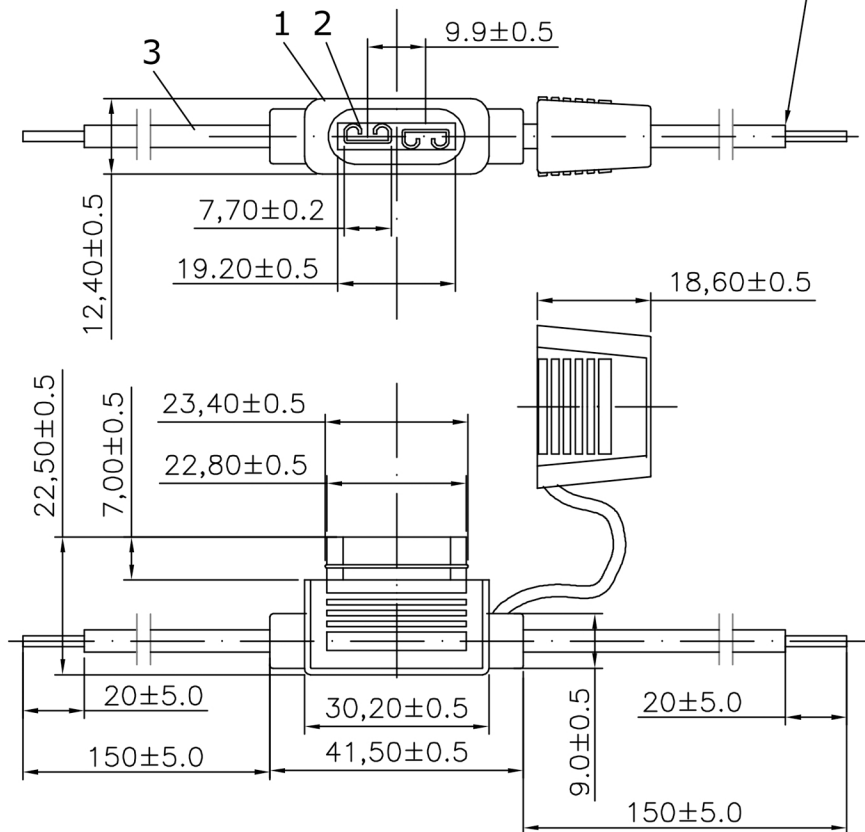

Specifications

Rating:	20A 32VDC
Fuse Size:	Standard Blade
Wire Size:	14AWG
Wire Length:	290mm
Body Material:	PVC

Wire Color: Green or Red

Description	Ref Code
Medium Automotive Blade Fuseholder 20A	220044