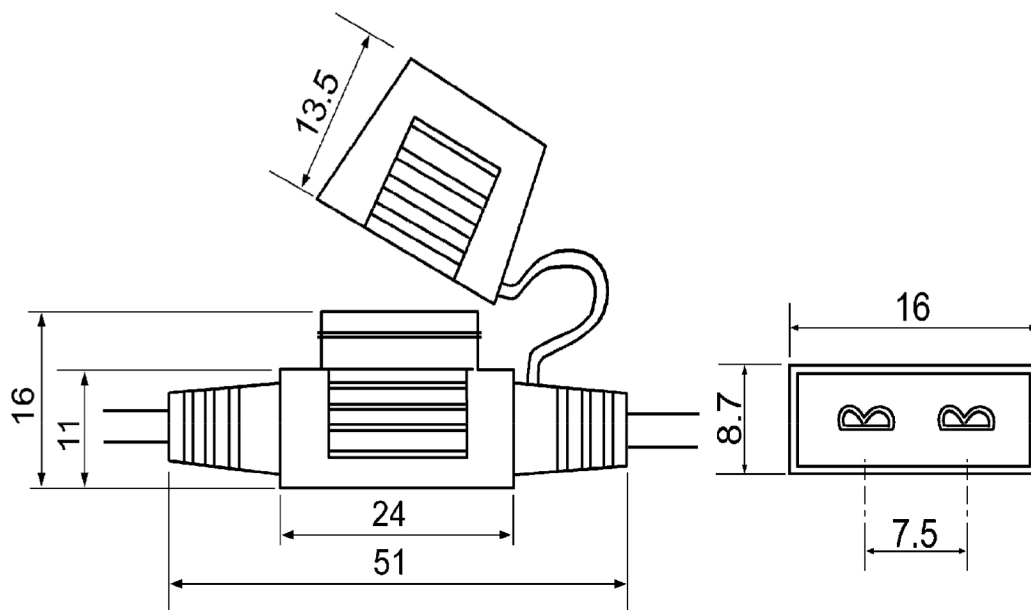

Specifications

Rating:	20A 32VDC
Fuse Size:	Standard Blade
Housing Material:	PVC
Wire Size:	300mm 14AWG

Description	Ref Code
Mini Blade In-Line Fuse Holder 20A	220012