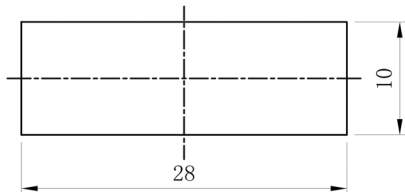

Description	Ref Code
Off-(On) Momentary Long Rectangle Rocker Switch SPST	132005