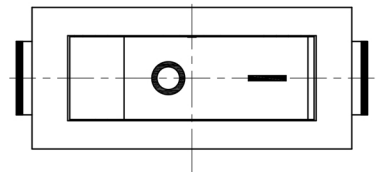

Description	Ref Code
Off-(On) Momentary Long Rectangle Rocker Switch SPST	132005