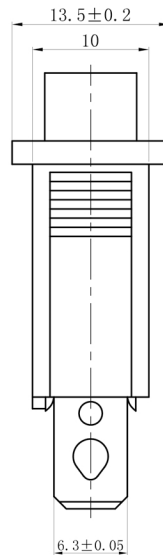

Specifications

Rating:	15A 250VAC, 20A 125VAC
Contact Resistance:	50mΩ Max
Insulation Resistance:	100MΩ Min
Dielectric Strength:	1500VAC 1 minute
Operating Temperature:	-25°C to +85°C
Electrical Life:	10,000+ Cycles

Description	Ref Code
Off-(On) Momentary Long Rectangle Rocker Switch SPST	132005