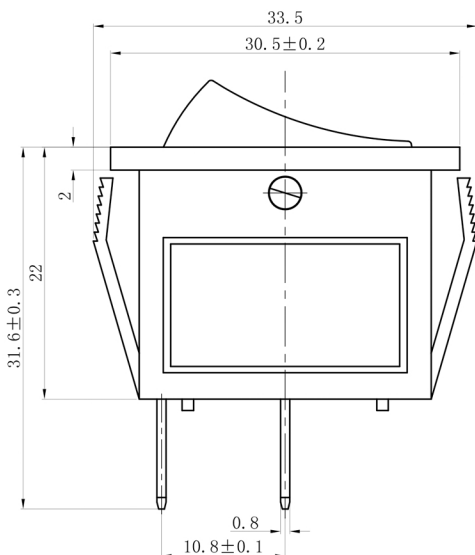

Specifications

Rating:	15A 250VAC, 20A 125VAC
Contact Resistance:	50mΩ Max
Insulation Resistance:	100MΩ Min
Dielectric Strength:	1500VAC 1 minute
Operating Temperature:	-25°C to +85°C
Electrical Life:	10,000+ Cycles

Description	Ref Code
Off-(On) Momentary Long Rectangle Rocker Switch SPST	132005