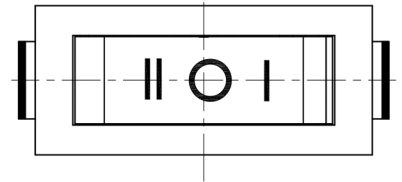

Description	Ref Code
(On)-Off-(On) Momentary Long Rectangle Rocker Switch SPDT	132004