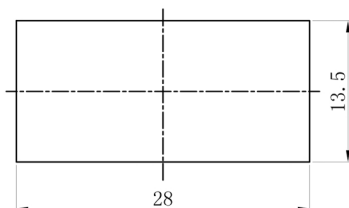

Description	Ref Code
(On)-Off-(On) Momentary Long Rectangle Rocker Switch SPDT	132004