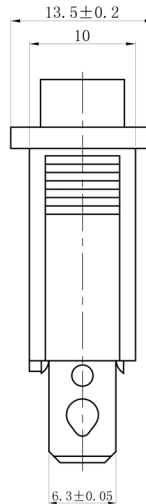

## Specifications

Rating:	15A 250VAC, 20A 125VAC
Contact Resistance:	50mΩ Max
Insulation Resistance:	100MΩ Min
Dielectric Strength:	1500VAC 1 minute
Temperature Rating:	-25°C to 85°C
Electrical Life:	10,000+ Cycles

Description	Ref Code
(On)-Off-(On) Momentary Long Rectangle Rocker Switch SPDT	132004