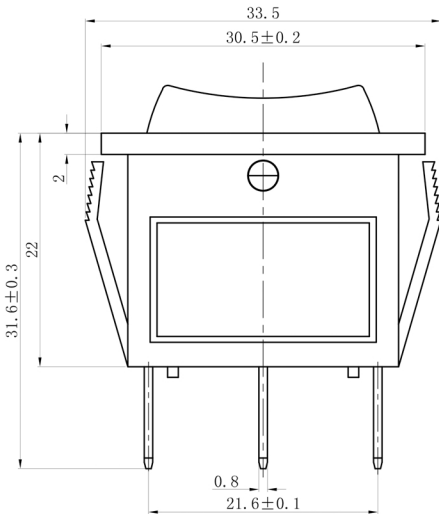

## Specifications

Rating:	15A 250VAC, 20A 125VAC
Contact Resistance:	50mΩ Max
Insulation Resistance:	100MΩ Min
Dielectric Strength:	1500VAC 1 minute
Temperature Rating:	-25°C to 85°C
Electrical Life:	10,000+ Cycles

Description	Ref Code
(On)-Off-(On) Momentary Long Rectangle Rocker Switch SPDT	132004