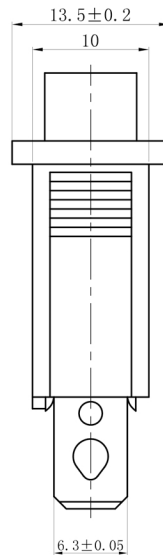

Specifications

Rating:	15A 250VAC, 20A 125VAC
Contact Resistance:	50mΩ Max
Insulation Resistance:	100MΩ Min
Dielectric Strength:	1500VAC 1 minute
Operating Temperature:	-25°C to +85°C
Electrical Life:	10,000+ Cycles

Description	Ref Code
On-On Long Rectangle Rocker Switch SPDT	132001