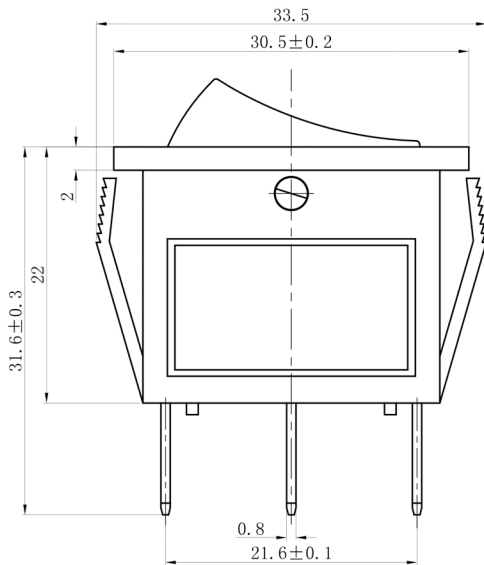

Specifications

Rating:	15A 250VAC, 20A 125VAC
Contact Resistance:	50mΩ Max
Insulation Resistance:	100MΩ Min
Dielectric Strength:	1500VAC 1 minute
Operating Temperature:	-25°C to +85°C
Electrical Life:	10,000+ Cycles

Description	Ref Code
On-On Long Rectangle Rocker Switch SPDT	132001