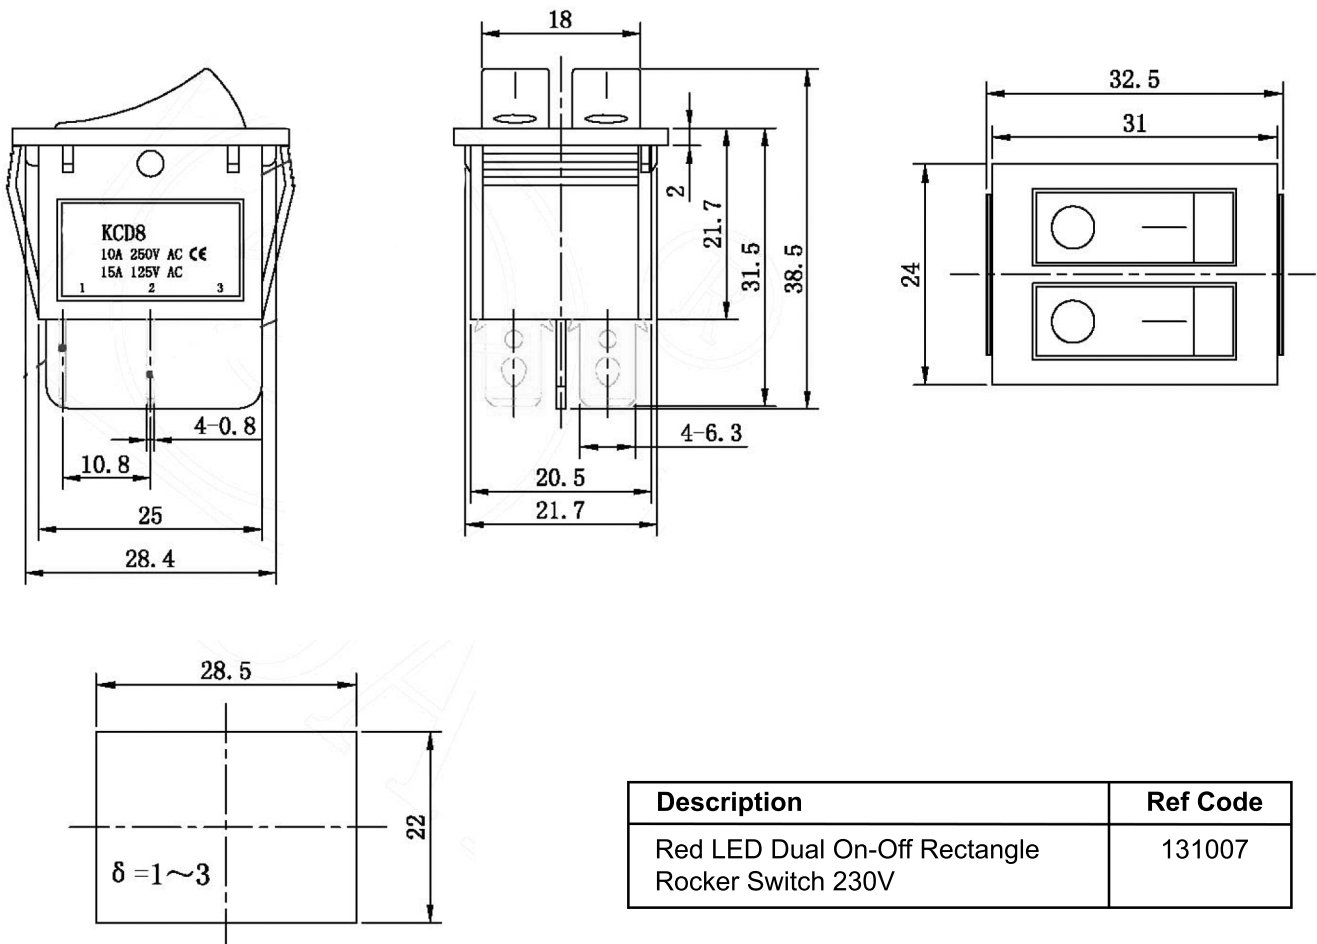

## Specifications

Rating:	15A 250VAC, 20A 125VAC
Contact Resistance:	50mΩ Max
Insulation Resistance:	100MΩ Min
Dielectric Strength:	1500VAC 1 minute
Temperature Rating:	-25°C to 85°C
Electrical Life:	10,000+ Cycles

Description	Ref Code
Red LED Dual On-Off Rectangle Rocker Switch 230V	131007