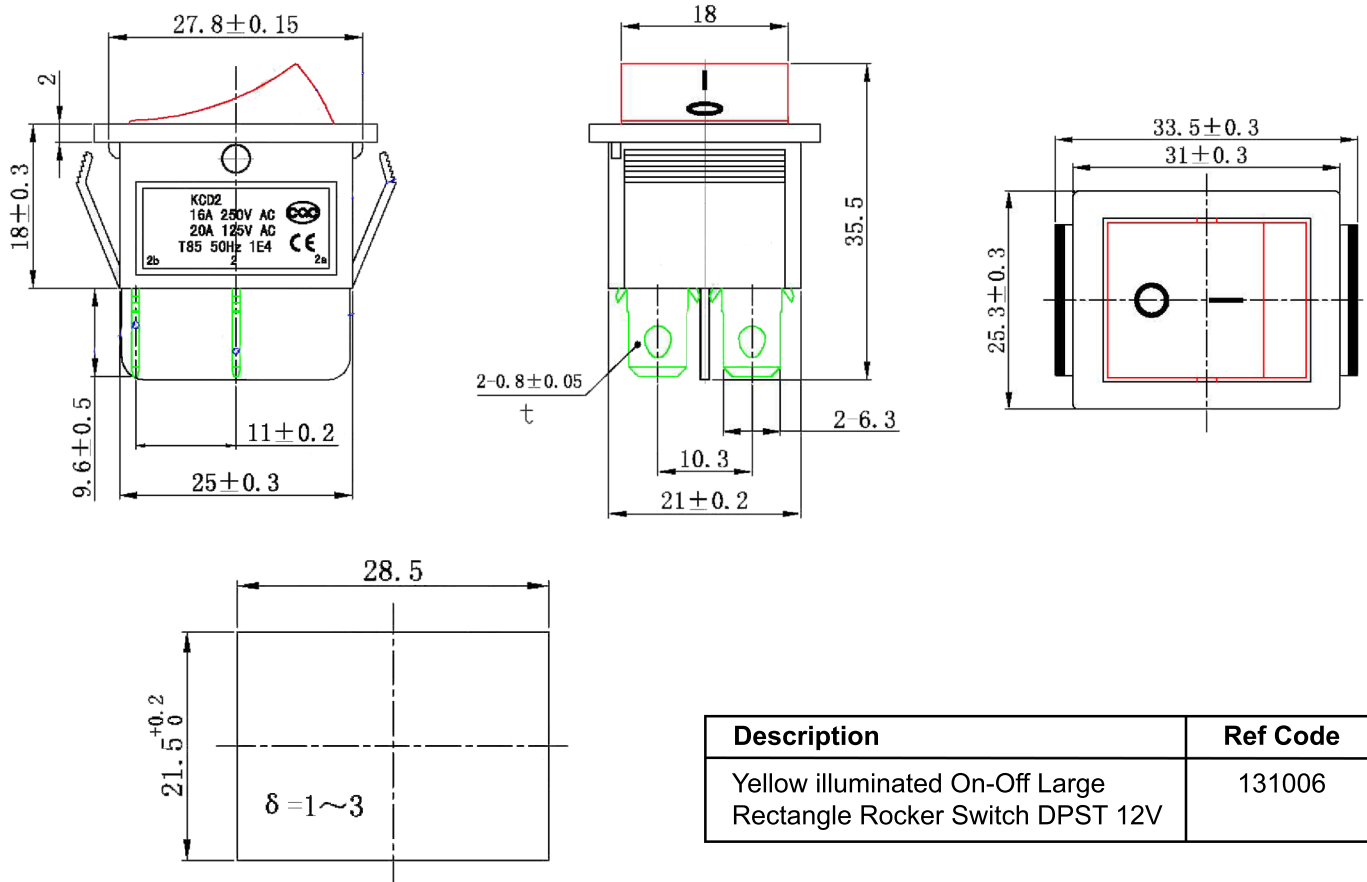

## Specifications

Rating:	15A 250VAC, 20A 125VAC
illumination Voltage:	12VDC
Contact Resistance:	35mΩ Max
Insulation Resistance:	100MΩ Min
Dielectric Strength:	1500VAC 1 minute
Temperature Rating:	-25°C to 85°C
Electrical Life:	10,000+ Cycles

Description	Ref Code
Yellow illuminated On-Off Large Rectangle Rocker Switch DPST 12V	131006