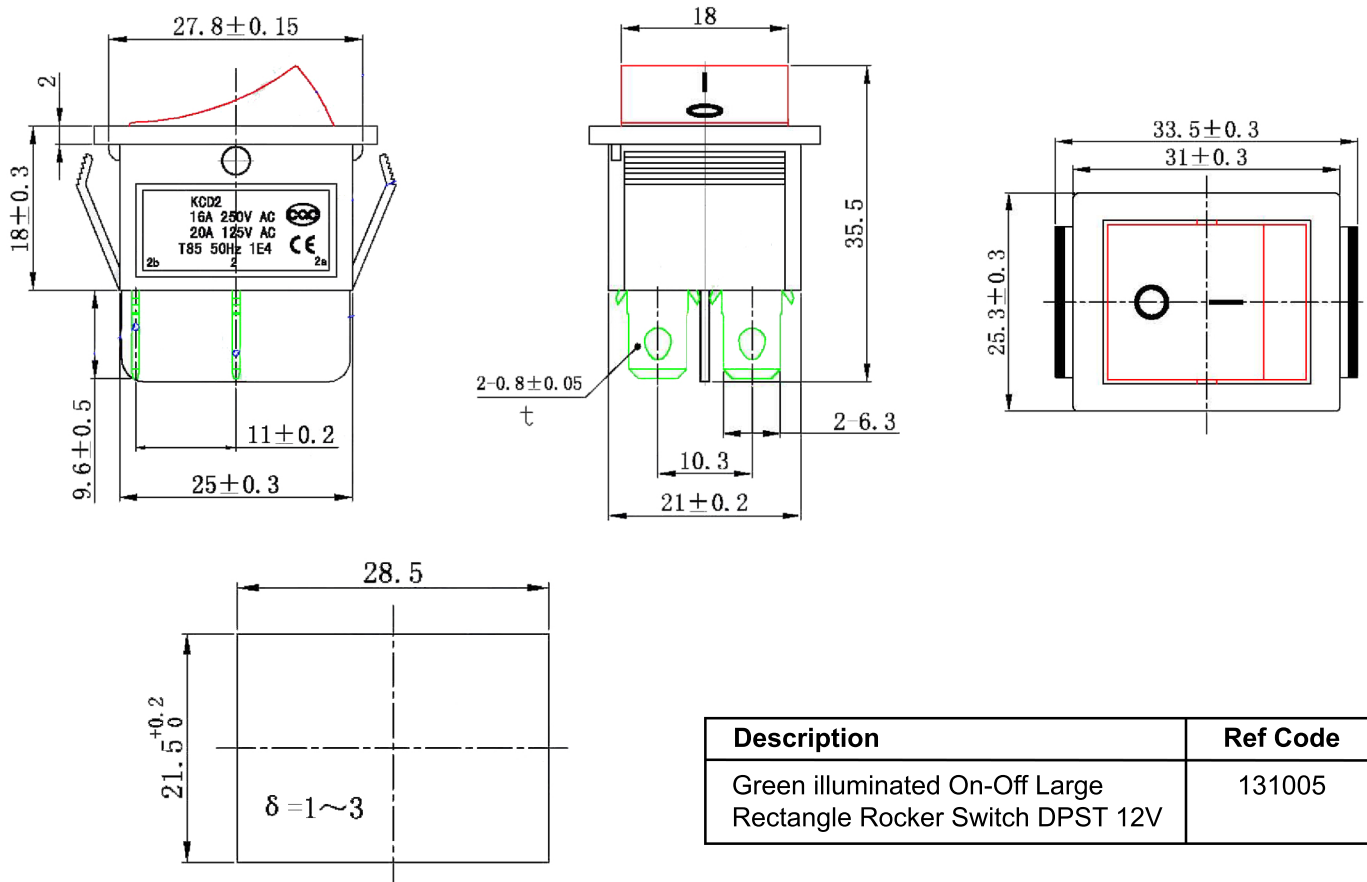

Specifications

Rating:	15A 250VAC, 20A 125VAC
illumination Voltage:	12VDC
Contact Resistance:	35mΩ Max
Insulation Resistance:	100MΩ Min
Dielectric Strength:	1500VAC 1 minute
Temperature Rating:	-25°C to 85°C
Electrical Life:	10,000+ Cycles

Description	Ref Code
Green illuminated On-Off Large Rectangle Rocker Switch DPST 12V	131005