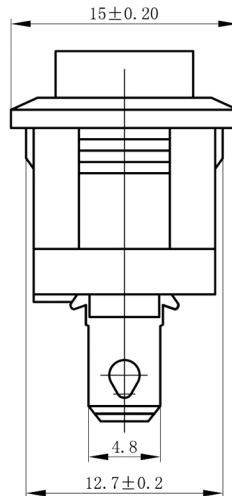

Specifications

Rating :	6A 250VAC, 10A 125VAC
Contact Resistance:	50mΩ Max
Insulation Resistance:	100MΩ Min
Dielectric Strength:	1500VAC 1 minute
Temperature Rating:	-25°C to 85°C
Electrical Life:	10,000+ Cycles

PANEL CUT-OUT

Description	Ref Code
Off-(On) Momentary Rectangle Rocker Switch SPST	130029