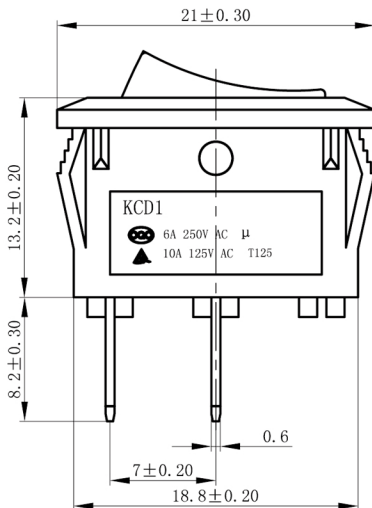

Specifications

Rating :	6A 250VAC, 10A 125VAC
Contact Resistance:	50mΩ Max
Insulation Resistance:	100MΩ Min
Dielectric Strength:	1500VAC 1 minute
Temperature Rating:	-25°C to 85°C
Electrical Life:	10,000+ Cycles

PANEL CUT-OUT

Description	Ref Code
Off-(On) Momentary Rectangle Rocker Switch SPST	130029