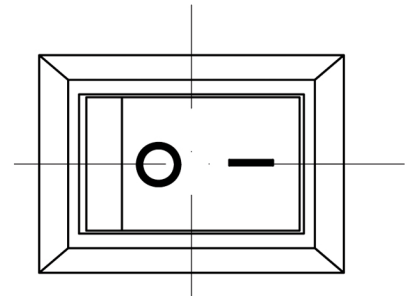

PANEL CUT-OUT

Description	Ref Code
Off-(On) Momentary Rectangle Rocker Switch SPST	130029