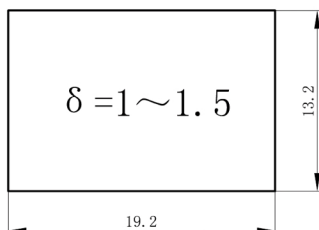

PANEL CUT-OUT

Description	Ref Code
Off-(On) Momentary Rectangle Rocker Switch SPST	130029