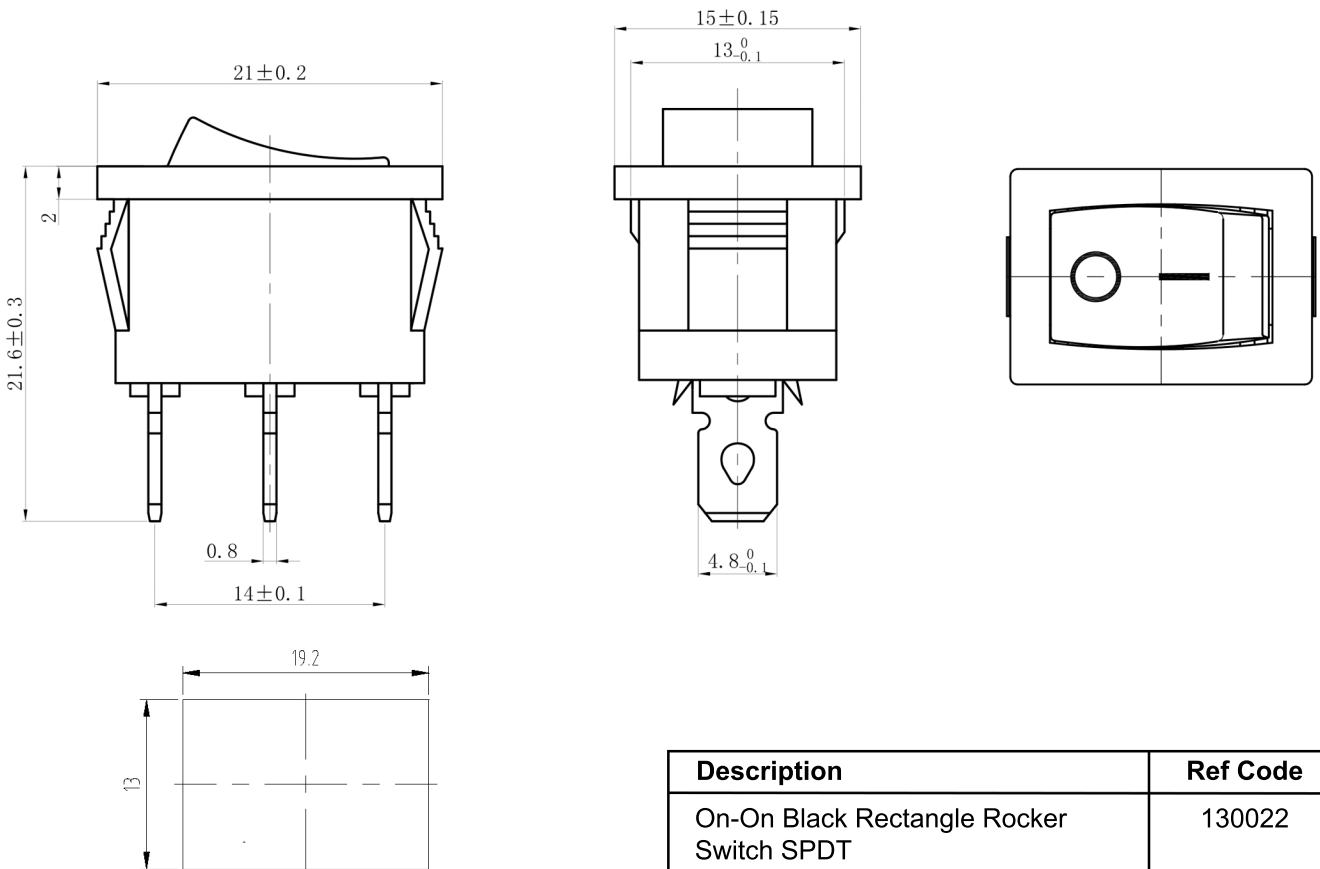

Specifications

Rating:	6A 250VAC, 10A 125VAC
Contact Resistance:	50mΩ Max
Insulation Resistance:	100MΩ Min
Dielectric Strength:	1500VAC 1 minute
Operating Temperature:	-25°C to +85°C
Electrical Life:	10,000+ Cycles

Description	Ref Code
On-On Black Rectangle Rocker Switch SPDT	130022