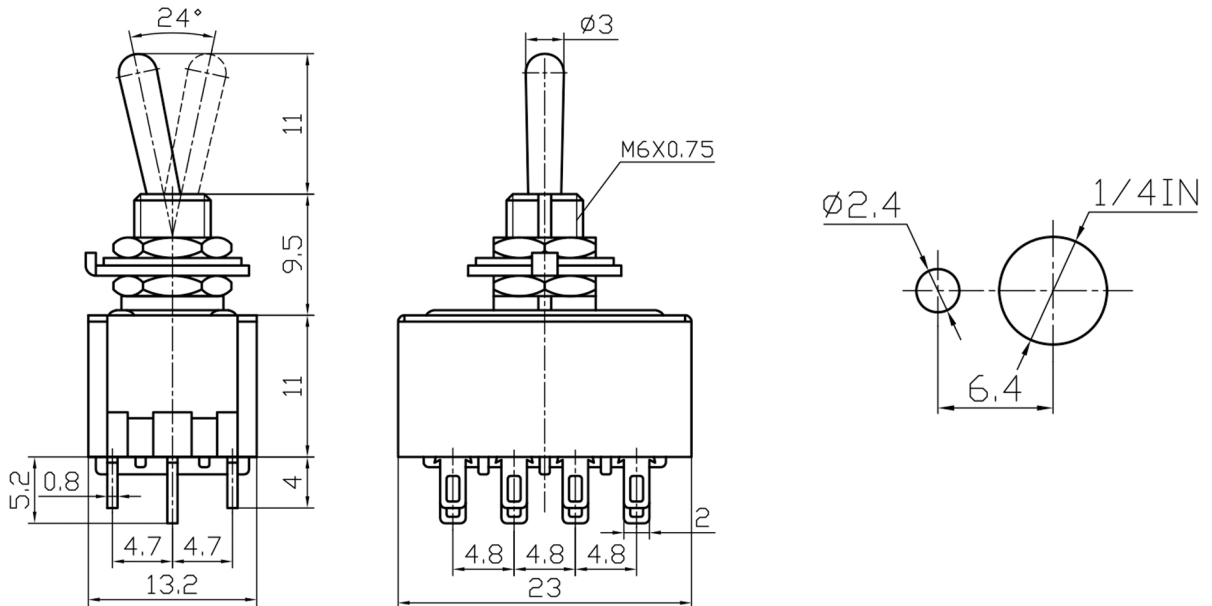

## Specifications

Rating:	3A 250VAC, 6A 125VAC
Contact Resistance:	20mΩ Max
Insulation Resistance:	1000MΩ Min
Dielectric Strength:	1500VAC 1 minute
Operating Temperature:	-25°C to +85°C
Electrical Life:	10,000+ Cycles

Description	Ref Code
On-On 4PDT Miniature Toggle Switch	122022