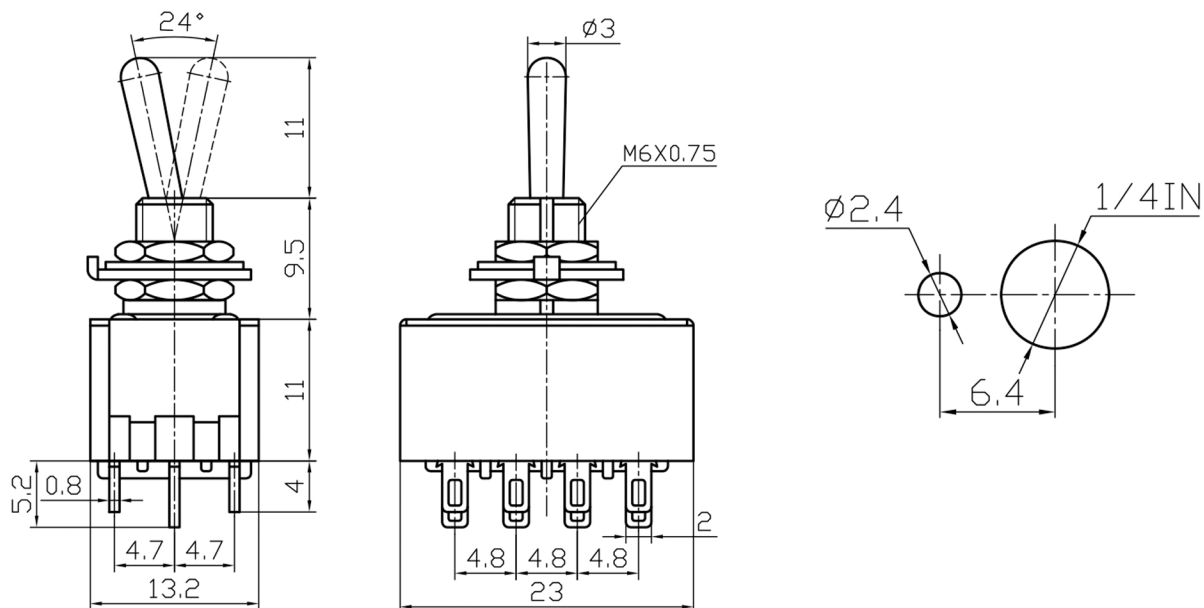

## Specifications

Rating:	3A 250VAC, 6A 125VAC
Contact Resistance:	20mΩ Max
Insulation Resistance:	1000MΩ Min
Dielectric Strength:	1500VAC 1 minute
Operating Temperature:	-25°C to +85°C
Electrical Life:	10,000+ Cycles

Description	Ref Code
On-Off-On Mini Miniature Toggle Switch 4PDT	112021