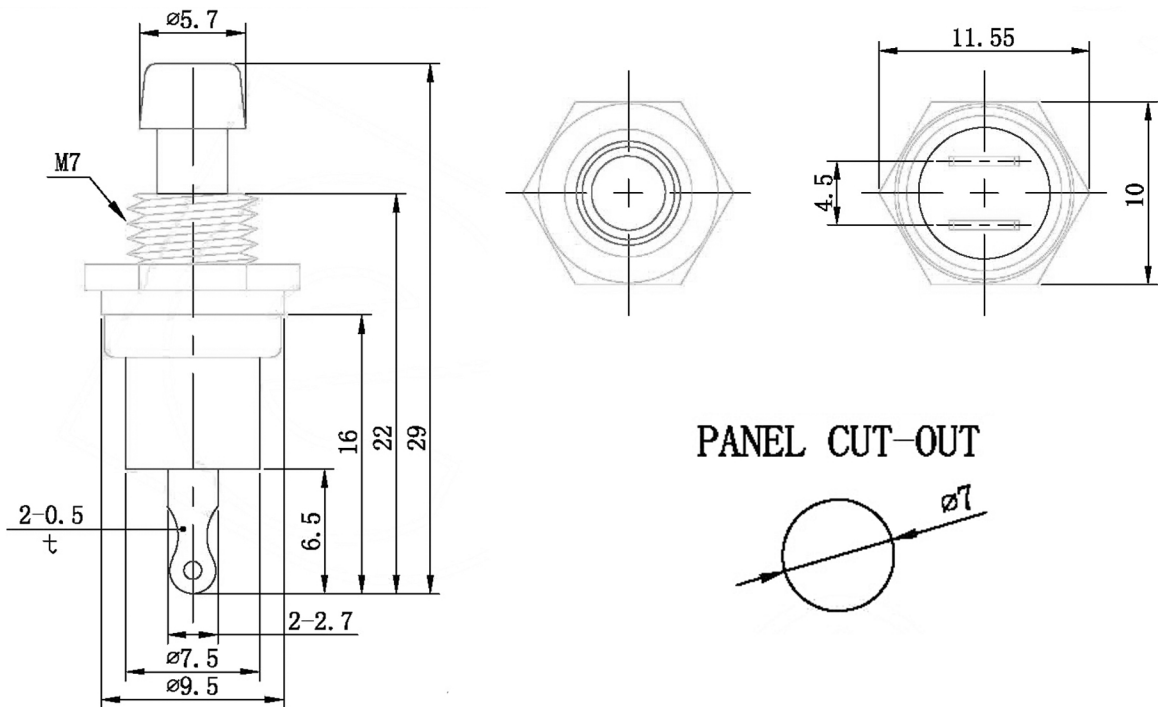

Specifications

Rating:	8A 125VAC, 4A 250VAC
Contact Resistance:	20mΩ Max
Insulation Resistance:	100MΩ Min
Dielectric Strength:	1000VAC 1 minute
Operating Temperature:	-25°C to +85°C
Electrical Life:	50,000+ Cycles

Description	Ref Code
White Mini Off(On) Momentary Switch SPST	103015