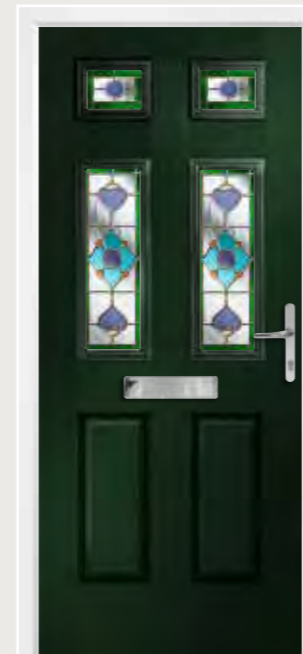

Door Colour: Green
Glazing: Dorchester Green