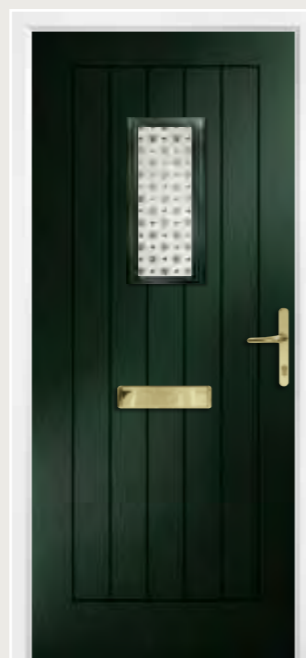

Door Colour: Green
Glazing: Worker Bee