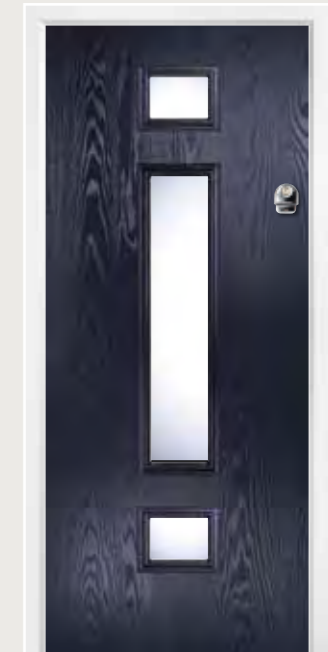

Door Colour: Anthracite Grey
Glazing: Flair

Door Colour: Rosewood
Glazing: Satin

Door Colour: Mulberry
Glazing: Obscure

Door Colour: Blue
Glazing: Clear

Standard Colour options

Images for illustrative purposes only. alternative hardware placement must be specified at point of order **and is subject to overall doorset width.**