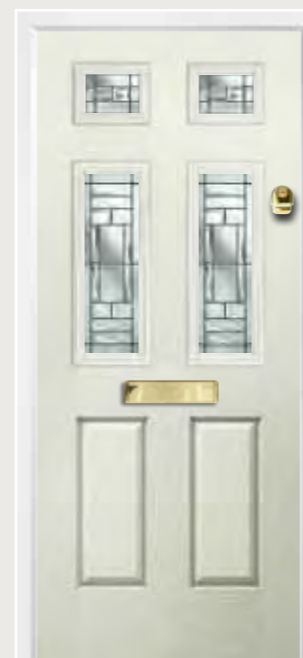

Door Colour: White
Glazing: New Orleans