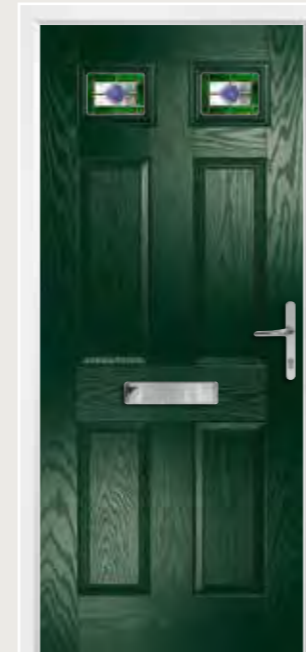

Door Colour: Green
Glazing: Dorchester Green