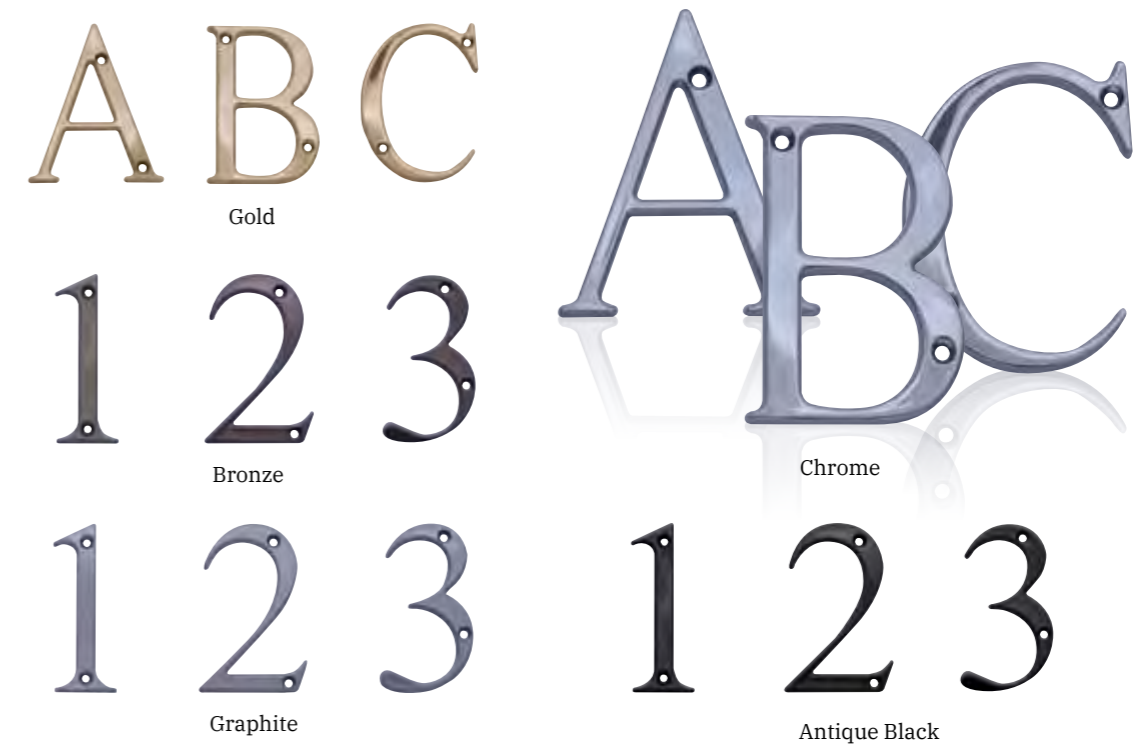

Available in:
White, brown,
Black.

SFS 2D-C Hinge

Available in: White, light brown,
rosewood, black, chrome, gold,
anthracite grey.

PREMIER PLUS RANGE

With a wider selection of colours and accessories our Premier Plus range will be a great addition to your door.

Handles

Urn Knockers

Horse tail knocker

Contemporary Knocker

Available in gold, silver, chrome, black, white, bronze, antique black.

Letter plates

Letters & numerals

DELUXE RANGE