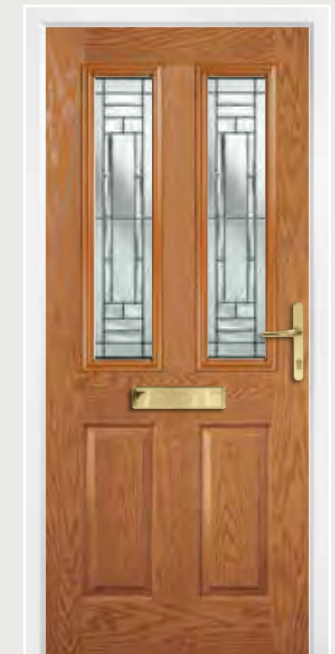

Door Colour: Antique Oak
Glazing: New Orleans