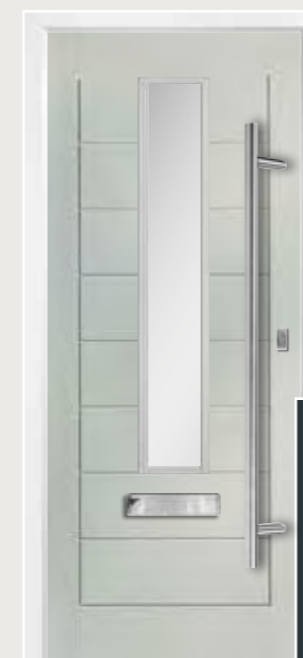

Door Colour: Agate Grey
Glazing: Satin

Kelso Mid