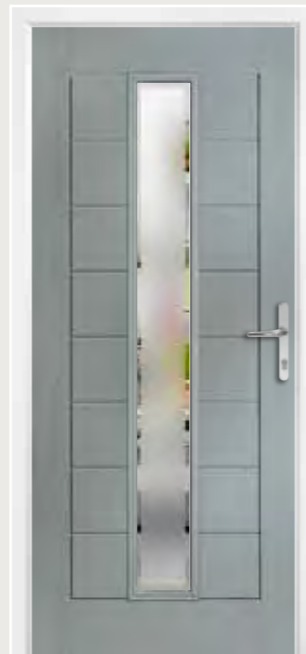

Door Colour: Silver Grey
Glazing: Kensington