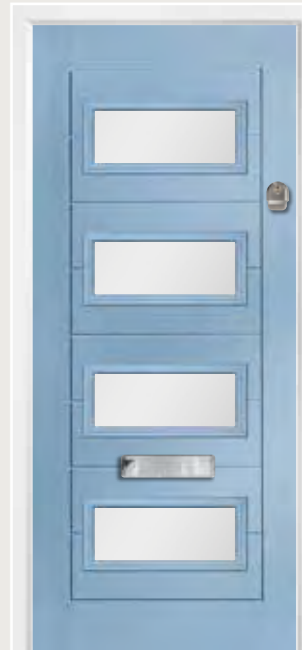

Door Colour: Cotswold
Glazing: Satin