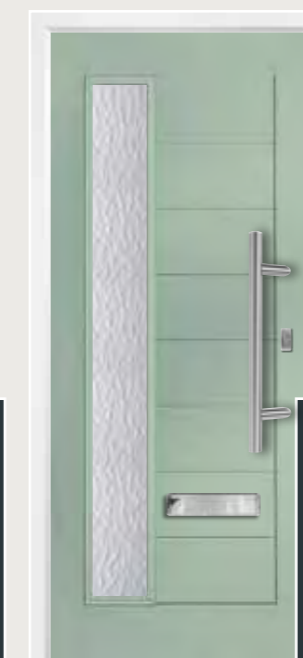

Door Colour: Chartwell Green
Glazing: Obscure

Kelso Left