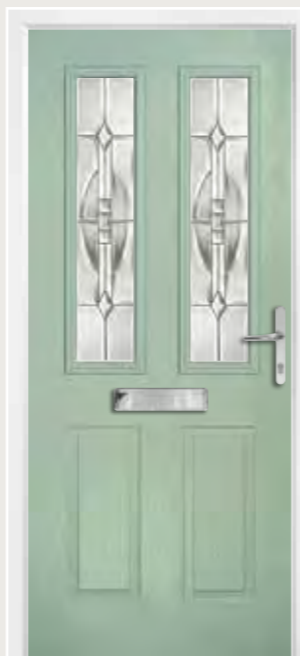

Door Colour: Chartwell Green
Glazing: Reflections