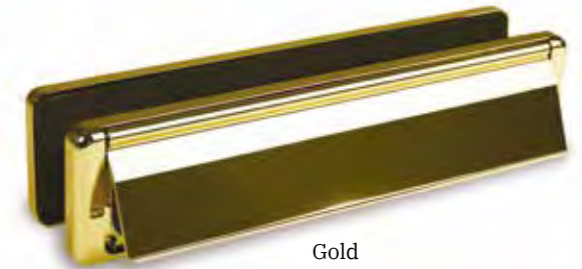

Available in:
White, brown,
Black.

SFS 2D-C Hinge

Available in: White, light brown,
rosewood, black, chrome, gold,
anthracite grey.

PREMIER PLUS RANGE

With a wider selection of colours and accessories our Premier Plus range will be a great addition to your door.

Handles

Urn Knockers

Horse tail knocker

Contemporary Knocker

Available in gold, silver, chrome, black, white, bronze, antique black.

Letter plates

Letters & numerals

DELUXE RANGE

Use these stainless steel products to add a real wow factor to your door. Available in polished gold or polished stainless steel and are particularly recommended for coastal applications.

Handles

Polished Gold