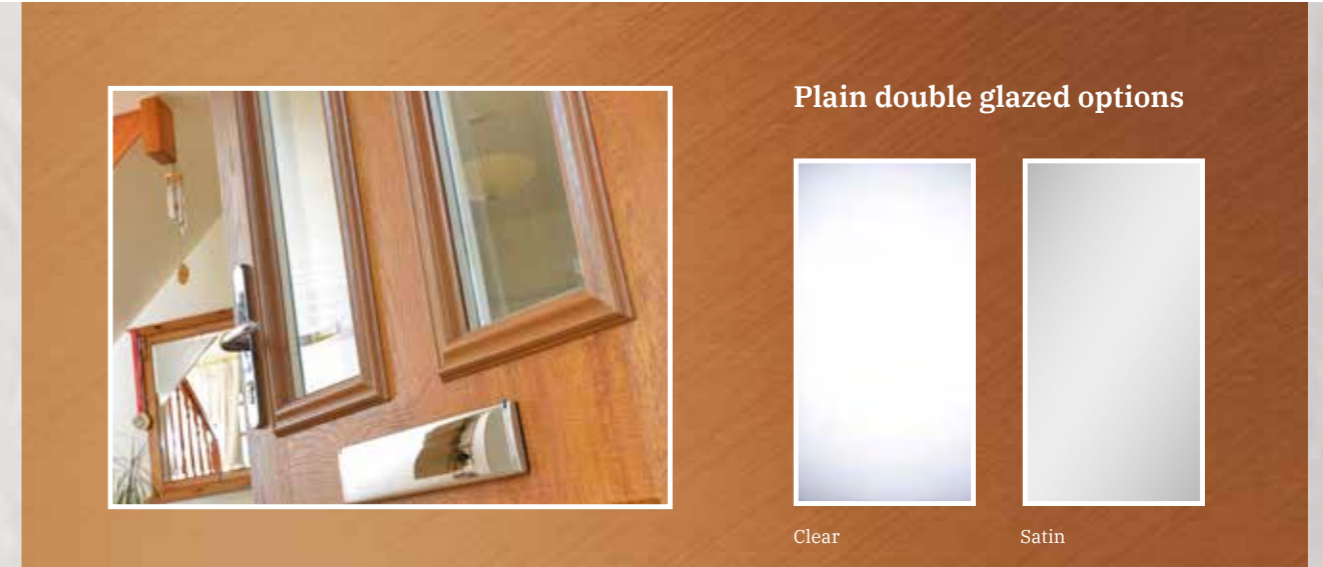

Diamond Range Pull bars

Supplied as a pair on Diamond

400mm 600mm 1200mm 1500mm

Platinum Range Pull bars

400mm 600mm 1200mm 1500mm

DIAMOND AND PLATINUM DOOR Patterned glass options

Plain double glazed options

Clear

Satin

Obscure glazed doors are available in a wide range of patterned glass options to meet your taste and privacy requirements. These can also be manufactured with safety glass where PAS24 security is required.