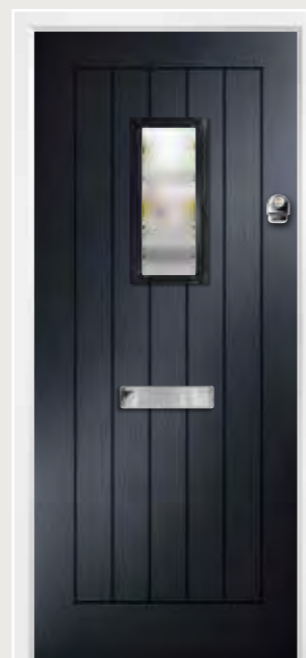

Door Colour: Chartwell Green
Glazing: Elegance

Door Colour: Ice Cream
Glazing: Zinc Star

Door Colour: Red
Glazing: Classic

Door Colour: Green
Glazing: Worker Bee

Door Colour: Anthracite Grey
Glazing: Kensington