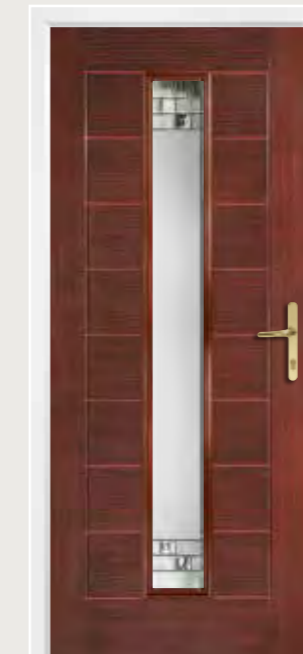

Door Colour: Antique Oak
Glazing: Etch Numbers#

Door Colour: Agate Grey
Glazing: Chelsea

Door Colour: Black
Glazing: Linear#

Door Colour: Green
Glazing: Aurora

Door Colour: Rosewood
Glazing: Horizon

Door Colour: California Blue
Glazing: Matrix. The main design runs centrally in the Kelso Mid.