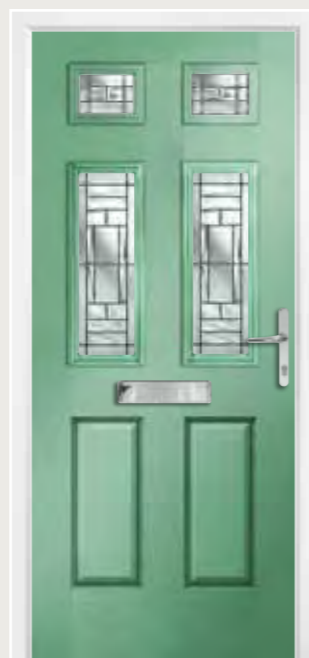

Door Colour: Chartwell Green
Glazing: New Orleans