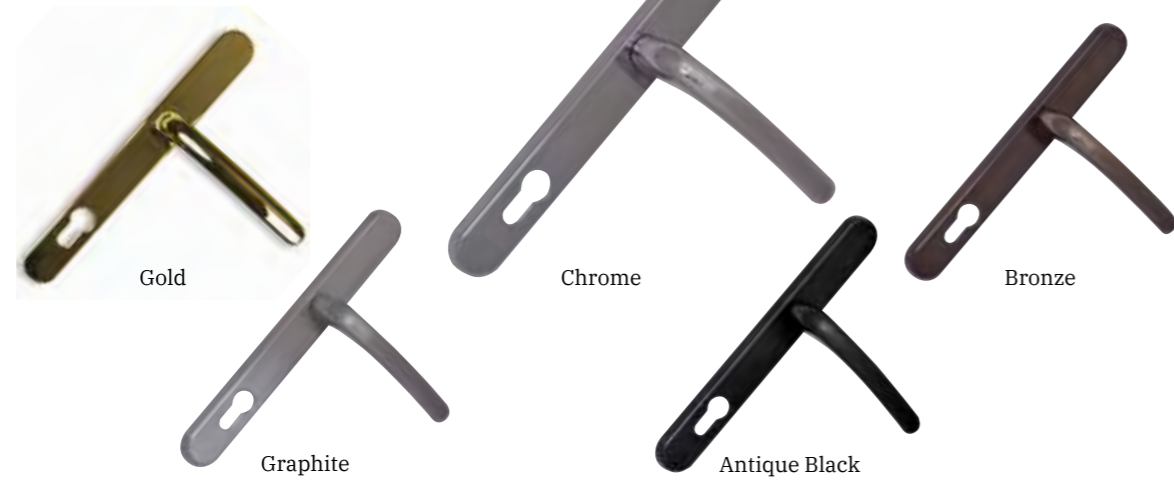

AS
STANDARD
ON ALL
DOORS

Handles

Urn Knockers

Urn knockers are also available with a viewer.

Letter plates

Letters & numerals

Hinge Range

Butt Hinge

Available in:
White, brown,
Black.

SFS 2D-C Hinge

Available in: White, light brown,
rosewood, black, chrome, gold,
anthracite grey.

PREMIER PLUS RANGE

With a wider selection of colours and accessories our Premier Plus range will be a great addition to your door.

Handles

Urn Knockers

Horse tail knocker

Contemporary Knocker

Available in gold, silver, chrome, black, white, bronze, antique black.

Letter plates

Letters & numerals

DELUXE RANGE