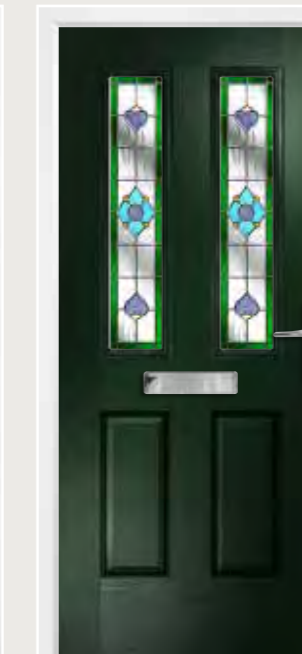

Door Colour: Green
Glazing: Dorchester Green