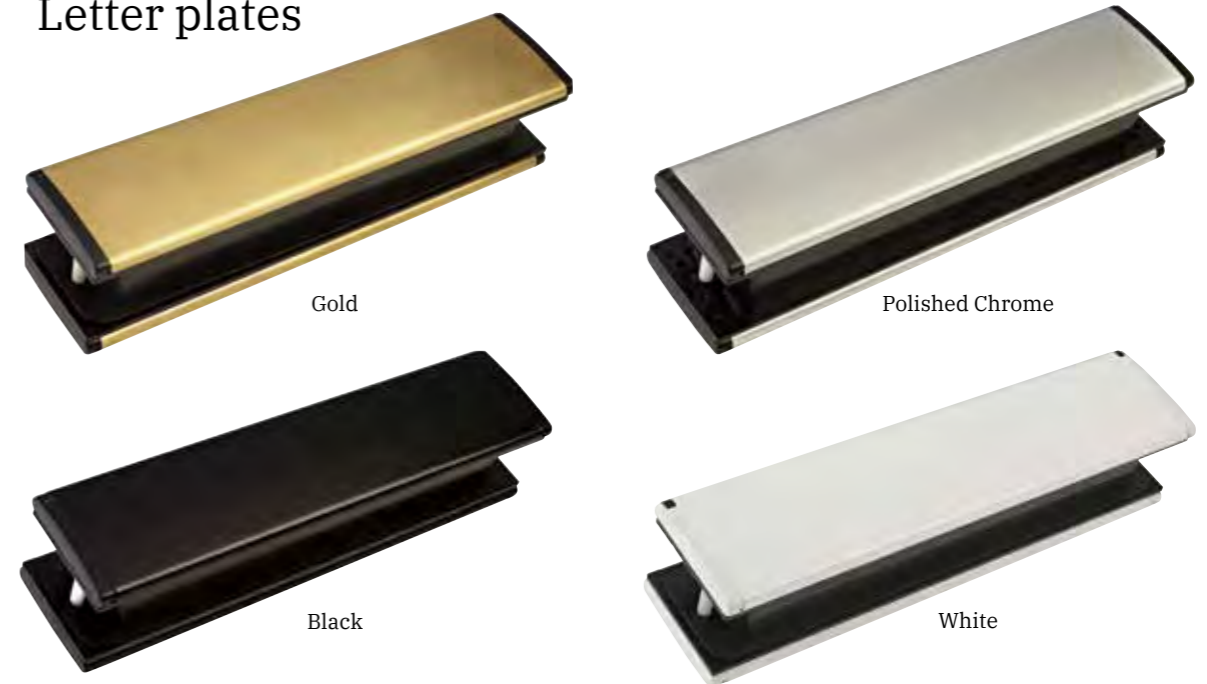

Once you have decided on your door style, colour and glass design you can really add the finishing touches with our stunning range of suited hardware.

Complement your door with; Handles, Pull bars, Knockers, Spy holes, Letter plates, Letters and numerals. Available in; Gold, Chrome, Black, White, Bronze, Graphite and Antique Black

Weather bars offered on all doors which helps protect the door during rain and snow storms. Weather bars are available to match the door colour.

PREMIER RANGE

Keeping things simple our Premier Range of furniture offer a great selection of entry level furniture.

AS
STANDARD
ON ALL
DOORS

Handles

Urn Knockers

Urn knockers are also available with a viewer.

Letter plates

Letters & numerals

Hinge Range

Butt Hinge

Available in:
White, brown,
Black.

SFS 2D-C Hinge

Available in: White, light brown,
rosewood, black, chrome, gold,
anthracite grey.

PREMIER PLUS RANGE

With a wider selection of colours and accessories our Premier Plus range will be a great addition to your door.