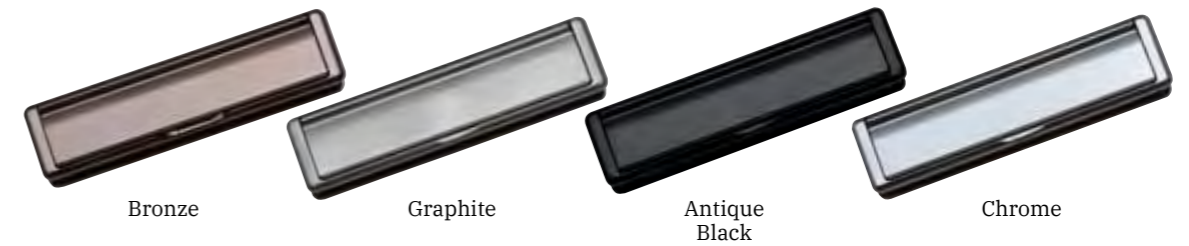

Available in:
White, brown,
Black.

SFS 2D-C Hinge

Available in: White, light brown,
rosewood, black, chrome, gold,
anthracite grey.

PREMIER PLUS RANGE

With a wider selection of colours and accessories our Premier Plus range will be a great addition to your door.

Handles

Urn Knockers

Horse tail knocker

Contemporary Knocker

Available in gold, silver, chrome, black, white, bronze, antique black.

Letter plates

Letters & numerals

DELUXE RANGE

Use these stainless steel products to add a real wow factor to your door. Available in polished gold or polished stainless steel and are particularly recommended for coastal applications.

Handles

Polished Gold