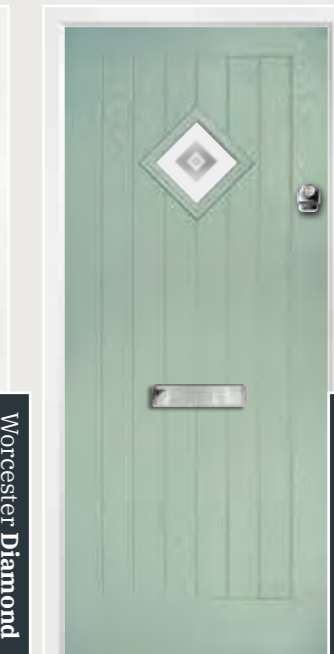

Door Colour: Chartwell Green
Glazing: Greenwich

Worcester Diamond