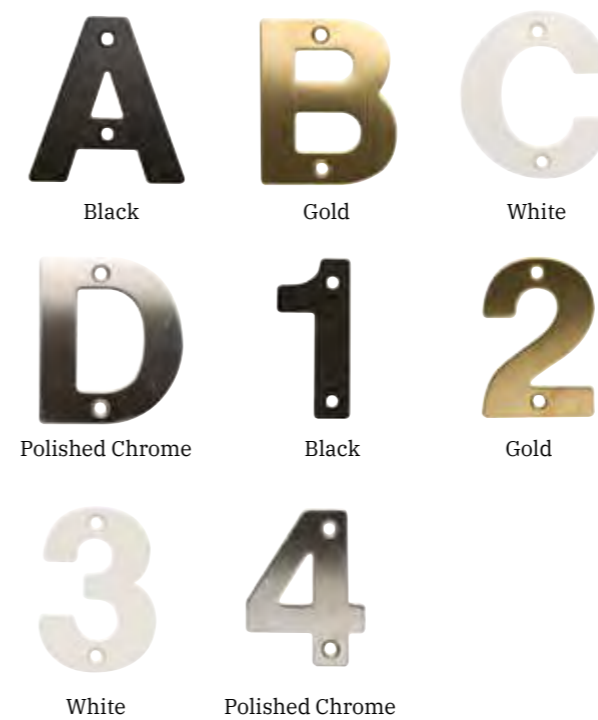

Once you have decided on your door style, colour and glass design you can really add the finishing touches with our stunning range of suited hardware.

Complement your door with; Handles, Pull bars, Knockers, Spy holes, Letter plates, Letters and numerals. Available in; Gold, Chrome, Black, White, Bronze, Graphite and Antique Black

Weather bars offered on all doors which helps protect the door during rain and snow storms. Weather bars are available to match the door colour.

PREMIER RANGE

Keeping things simple our Premier Range of furniture offer a great selection of entry level furniture.

AS
STANDARD
ON ALL
DOORS

Handles

Urn Knockers

Urn knockers are also available with a viewer.

Letter plates

Letters & numerals

Hinge Range

Butt Hinge

Available in:
White, brown,
Black.

SFS 2D-C Hinge

Available in: White, light brown,
rosewood, black, chrome, gold,
anthracite grey.

PREMIER PLUS RANGE

With a wider selection of colours and accessories our Premier Plus range will be a great addition to your door.