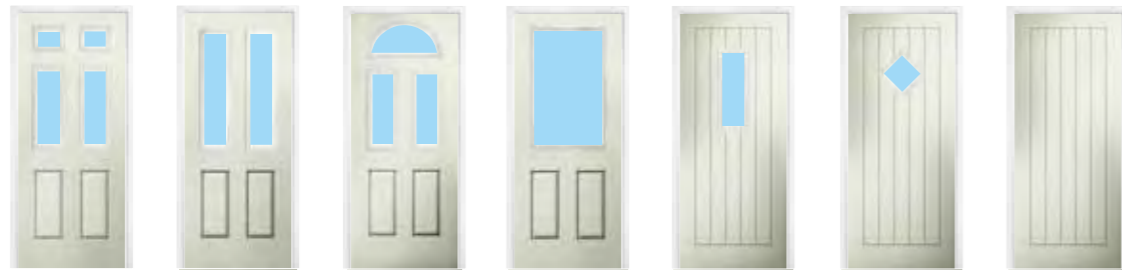

Platinum range - select a style

Page 34 Page 35 Page 35 Page 36 Page 38 Page 40 Page 41

Page 42 Page 44 Page 46 Page 48 Page 50 Page 51 Page 51

COLOUR OPTIONS

The Platinum range is available in a choice of colours that enhance the rich deep grain appearance that no other door can match. And if you're looking for a truly coordinated look to your home, Platinum doors are available with a perfectly matched frame, should you require it.