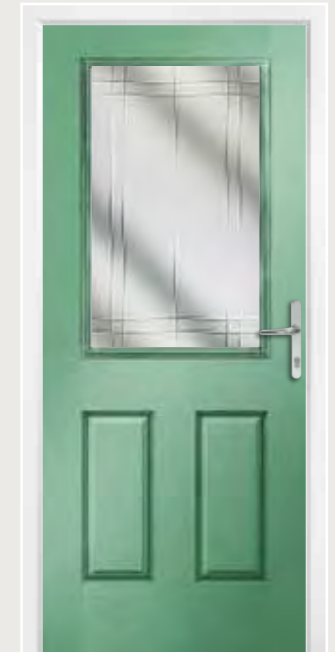

Door Colour: Chartwell Green
Glazing: Linear