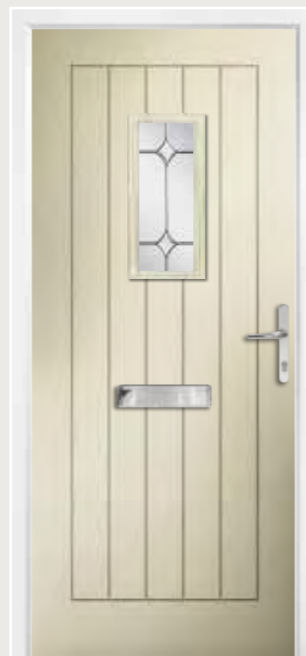

Door Colour: Ice Cream
Glazing: Zinc Star