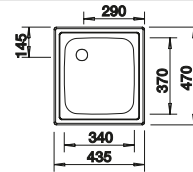

Please order 1 ½" waste kit separately.