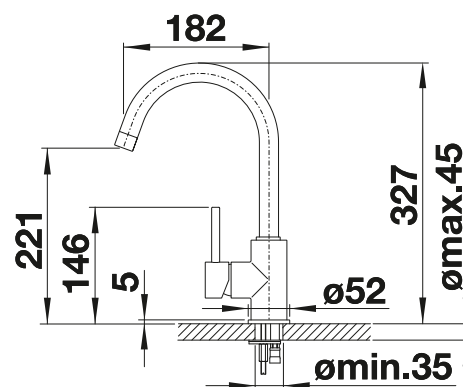

BLANCO MIDA

- Gently rounded spout on a slender body
- For the easy filling of tall pots and vases
- Enlarged working radius thanks to the 360° swivel spout

Solid spout

Metallic surface		
	chrome	517 742
SILGRANIT Look		
	black	526 145
	anthracite	519 415
	volcano grey	526 965
	alu metallic	519 416
	white	519 418
	soft white	526 966
	coffee	519 423
Special colours		
	black matt	526 649

Technical Drawing

Flowrate 15.12 l

Scope of supply

- Single-lever mixer tap
- 360° swivel spout for greater reach
- Ø 35 mm tap hole required
- With ceramic disk cartridge
- Flexible connector pipes, 350 mm long and 3/8" nut for particularly easy installation
- LGA approved
- DVGW approved

Suggested optional accessories

Dirt filter for corner valve

128 434

Jet regulator set for high-pressure mixer taps

521 746

Recommendation soap dispenser

BLANCO LATO Soap dispenser

see page 278