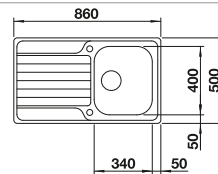

Scope of supply	With drain remote control
waste kit with space-saving pipe, 3 1/2" basket strainer with drain remote control (rotary switch), seal	

Stainless steel
sinks

Suggested optional accessories		
 260 530	 260 530	 392 312 148
Solid beech chopping board 218313	Plastic chopping board in white 217611	Crockery basket Stainless Steel 220573

BLANCO UNIT with BLANCO DINAS 45 S	
 BLANCO KANO see page 267	 BLANCO BOTTON Pro 45/2 Automatic see page 297