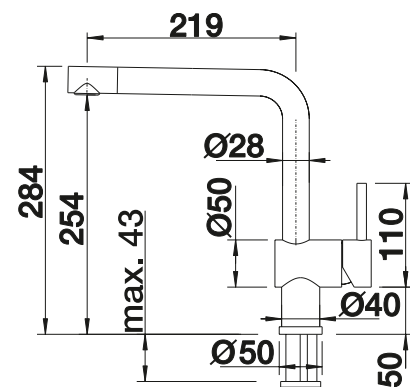

Technical Drawing