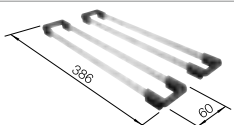

2 x ETAGON rails

Bowls stainless steel

Suggested optional accessories

  240 424 Ash compound chopping board 230 700	 187 367 Multifunctional colander 231 396	 382 432 Drainer 230 734

BLANCO UNIT with BLANCO ETAGON-IF

  BLANCO drink.filter EVOL-S Pro see page 210	 BLANCO SELECT II 60/3 see page 289