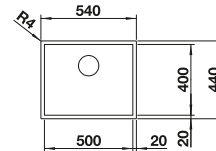

Bowl radius

Note: also available as an undermount version.

* Scope of supply note:
a retrofit set is required for undermount models without a tap ledge if using a drain remote control.
Recommended: item no. 232 459

Installing a kitchen mixer tap, drain remote control or soap dispenser in laminate worktops requires a flexible sealing tape, item no. 120 055.

Note: also available as an undermount version.

* Scope of supply note:
a retrofit set is required for IF models without a tap ledge if using a drain remote control.
Recommended: item no. 232 459

Installing a kitchen mixer tap, drain remote control or soap dispenser in laminate worktops requires a flexible sealing tape, item no. 120 055.

Scope of supply

waste kit* with space saving pipe, 3 1/2" InFino basket strainer, fixing kit

InFino drain system
without remote control