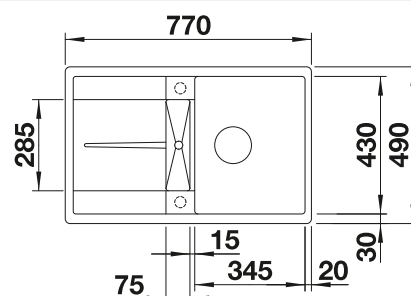

Technical Drawing

○ Pre-drilled holes for tapping or drilling
Bowl depth 190/25 mm

Suggested optional accessories

235 866

223 297

507 829

BLANCO UNIT with BLANCO METRA 45 S-F

see page 254

see page 292