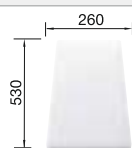

218313

Plastic chopping board in white

217611

Crockery basket Stainless Steel

220573

BLANCO UNIT with BLANCO TIPO XL 6 S

BLANCO DARAS

see page 276