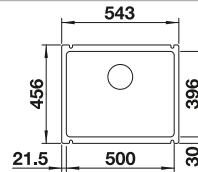

Cut-out radius: 15 mm

Note: minimum worktop thickness 25 mm. Please follow the assembly instructions.