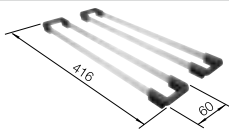

Suggested optional accessories

Top rails

235 906