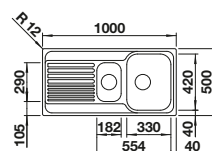

Scope of supply	Without drain remote control
waste kit with space-saving pipe, 2 x 3 ½" basket strainer	

Stainless steel sinks

Suggested optional accessories		
 260 530	 197 307	 392 312 148
Solid beech chopping board 218313	Stainless Steel colander 240729	Crockery basket Stainless Steel 220573

BLANCO UNIT with BLANCO TIPO II 6 S	
BLANCO DARAS-S see page 275	BLANCO SINGOLO XL see page 301