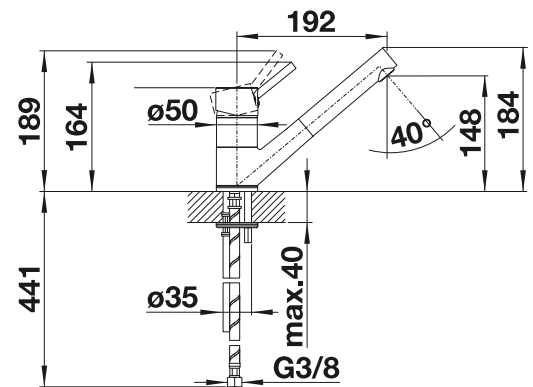

Technical Drawing

Flowrate 11.5 l

Scope of supply

- 140° swivel spout for greater reach
- Ø 35 mm tap hole required
- With ceramic disk cartridge
- Nylon-sheathed spray hose
- Flexible 450 mm connector pipes and 3/8" nut for particularly easy and secure installation
- Patented jet regulator for markedly reduced scaling
- Stabilisation plate to increase the stability of the tap when fitted in stainless steel sinks
- Equipped with non-return valve as standard and hence intrinsically safe against back flow in accordance with EN 1717
- LGA approved
- DVGW approved

Suggested optional accessories

Dirt filter for corner valve

128 434

Jet regulator set for high-pressure mixer taps

521 746

Spray hose guide for kitchen mixer taps

511 920

Recommendation soap dispenser

BLANCO LATO Soap dispenser

see page 278