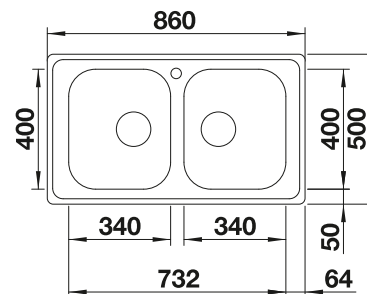

Technical Drawing

Bowl depth 190/190 mm

Bowls stainless steel

Suggested optional accessories

218313

217611

220573

BLANCO UNIT with BLANCO DINAS 8

see page 266

see page 299