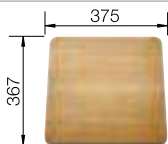

Scope of supply

InFino drain system
with remote control

Ash compound chopping board

ash compound chopping board, waste kit with space-saving pipe, 3 1/2" InFino basket strainer with drain remote control (rotary switch)