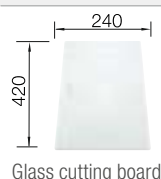

Suggested optional accessories

225333