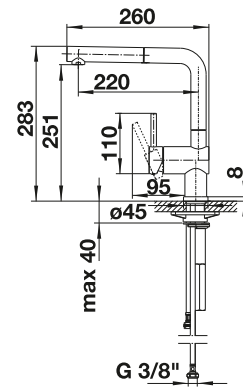

Technical Drawing

Flowrate 9.6 l

Scope of supply

- Single-lever mixer tap
- 140° swivel spout for greater reach
- Ø 35 mm tap hole required
- With ceramic disk cartridge
- Metal-sheathed spray hose
- Flexible connector pipes, 450 mm long and 3/8" nut for particularly easy installation
- Patented jet regulator for markedly reduced scaling
- Stabilisation plate to increase the stability of the tap when fitted in stainless steel sinks
- With non-return valve and thus guaranteed against reflux in accordance with EN 1717
- LGA approved
- DVGW approved

Mixer taps

Suggested optional accessories

Dirt filter for corner valve

128434

Jet regulator set for high-pressure mixer taps

521746

Spray hose guide for kitchen mixer taps

511920

Recommendation soap dispenser

BLANCO LATO Soap dispenser

see page 278