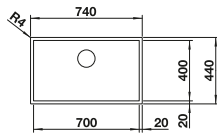

Note: also available as an undermount version.

Note: also available as an undermount version.

Note: also available as an undermount version.

Bowl radius

R0

* Scope of supply note: a retrofit set is required for IF models without a tap ledge if using a drain remote control with pop-up.
Recommended: item no. 232 459

Installing a kitchen mixer tap, drain remote control or soap dispenser in laminate worktops requires a flexible sealing tape, item no. 120 055.

* Scope of supply note: a retrofit set is required for IF models without a tap ledge if using a drain remote control.
Recommended: item no. 232 459

Installing a kitchen mixer tap, drain remote control or soap dispenser in laminate worktops requires a flexible sealing tape, item no. 120 055.

* Scope of supply note: a retrofit set is required for IF models without a tap ledge if using a drain remote control with pop-up.
Recommended: item no. 232 459

Installing a kitchen mixer tap, drain remote control or soap dispenser in laminate worktops requires a flexible sealing tape, item no. 120 055.

Scope of supply

InFino drain system without remote control

waste kit* with space saving pipe, 3 1/2" InFino basket strainer, fixing kit