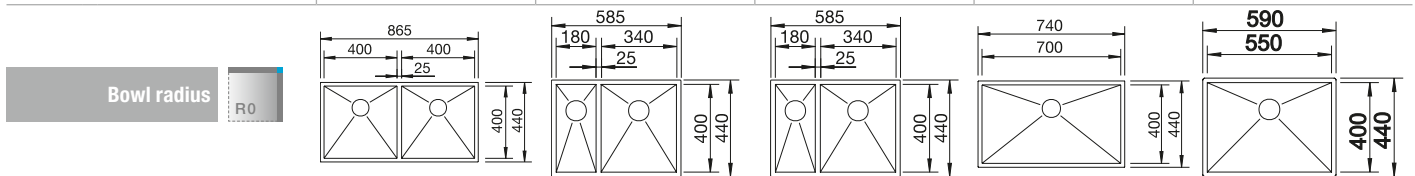

Scope of supply	InFino drain system without remote control				
Note: also available as a flushmount version. * Scope of supply note: a retrofit set is required for undermount models without a tap ledge if using a drain remote control with pop-up. Recommended: item no. 232 459 Installing a kitchen mixer tap, drain remote control or soap dispenser in laminate worktops requires a flexible sealing tape, item no. 120 055.	waste kit* with space saving pipe, waste connection, 2 x 3 1/2" InFino basket strainer, fixing kit	waste kit* with space saving pipe, waste connection, 2 x 3 1/2" InFino basket strainer, fixing kit	waste kit* with space saving pipe, waste connection, 2 x 3 1/2" InFino basket strainer, fixing kit	waste kit* with space saving pipe, 3 1/2" InFino basket strainer, fixing kit	waste kit* with space saving pipe, 3 1/2" InFino basket strainer, fixing kit

Suggested optional accessories			BLANCO UNIT with BLANCO ZEROX-U	
 362 420 Wooden chopping board 223 074	 200 100 420 Colander stainless steel 219 649	 361 414 Lay-on drainer 223 067	 BLANCO LINEE-S see page 227	 BLANCO SOLON-IF see page 300

Bowls stainless steel