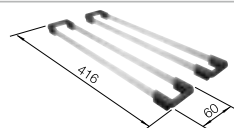

Suggested optional accessories

Top rails

235 906