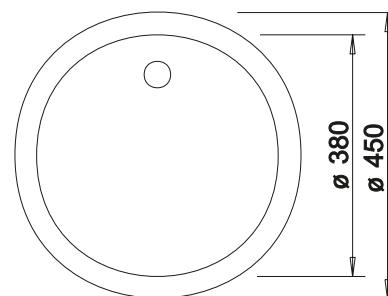

Technical Drawing

Bowl depth 165 mm

Installing a kitchen mixer tap, drain remote control or soap dispenser in laminate worktops requires a flexible sealing tape, item no. 120 055.

Suggested optional accessories

Stainless Steel Crockery basket

220574

BLANCO UNIT with BLANCORONDO

BLANCO MIDA-S

see page 269

BLANCO BOTTON Pro 45/2
Manual

see page 298