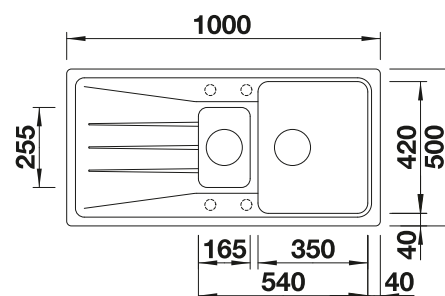

Technical Drawing

○ Pre-drilled holes for tapping or drilling
Bowl depth 190/120 mm

Suggested optional accessories

218313

217611

223297

BLANCO UNIT with BLANCO SONA 6 S

see page 244

see page 297