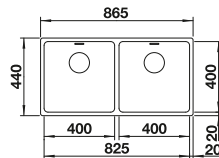

Scope of supply **InFino drain system without remote control**

waste kit with space-saving pipe, 2 x 3 1/2" InFino basket strainer, fixing kit

Installation note:

Flexible sealing tape is required when installing a kitchen mixer tap, drain remote control or soap dispenser in laminate worktops, item no. 120 055.
Please note the cut-out information for the respective installation method.

Suggested optional accessories

 424 x 240	 197 x 417 x 80	 160 x 360 x 130
Ash compound chopping board 230 700	Multifunctional stainless steel colander 227 692	Multifunctional wire basket 223 297

BLANCO UNIT with BLANCO ANDANO-U

 BLANCO SONEA-S Flexo see page 231	 BLANCO FLEXON II Low 80/3 see page 296

Bowls stainless steel