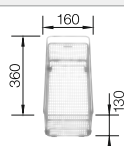

Multifunctional wire basket

223297