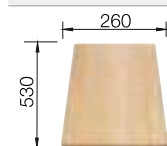

Suggested optional accessories

Solid beech chopping board

218313