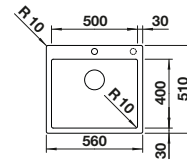

Scope of supply **InFino drain system with remote control**

waste kit with space saving pipe, 3 1/2" InFino basket strainer with drain remote control (PushControl), fixing kit

Suggested optional accessories

  362 420 Wooden chopping board 223 074	 200 100 420 Colander stainless steel 219 649	 361 414 Lay-on drainer 223 067

BLANCO UNIT with BLANCO CLARON-IF/A

  BLANCO drink.filter EVOL-S Pro see page 210	 BLANCO SELECT II 60/3 see page 289