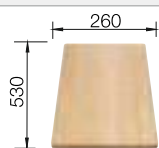

○ Pre-drilled holes for tapping or drilling
Bowl depth 190 mm

Suggested optional accessories

Solid beech chopping board

218313

Plastic chopping board in white

217611

Corner caddy

235866