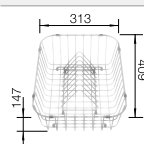

Suggested optional accessories

Crockery basket with plate stack

507 829