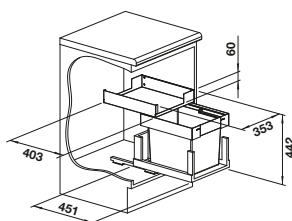

- The meticulously designed solution for the BLANCO Soda: making good use of the base cabinet space thanks to the harmonious interaction of all system components
- Particularly good access to the Soda system for changing the filter or CO2 cylinders
- Everything in one place: the integrated shelf provides room for 4 CO2 cylinders
- All of the system components have a matching design
- All parts are easy to clean thanks to the generous and smooth surfaces

reddot winner 2021

cabinet size mm	600
BLANCO SELECT II Soda	
	526304
Volume	30 l

Scope of supply

pull-out system for front attachment, drawer, pull-out rails, integrated shelf, 1 x 30 l bin