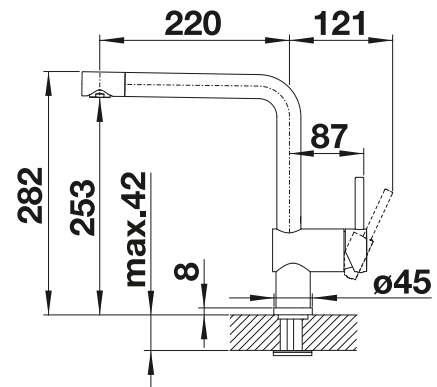

Technical Drawing

Flowrate 14.4 l

Scope of supply

- Single-lever mixer tap
- 360° swivel spout for greater reach
- Ø 35 mm tap hole required
- With ceramic disk cartridge
- Flexible connector pipes, 450 mm long and 3/8" nut for particularly easy and safe installation
- Patented jet regulator for markedly reduced scaling
- Stabilisation plate to increase the stability of the tap when fitted in stainless steel sinks
- LGA approved
- DVGW approved

Suggested optional accessories

Dirt filter for corner valve

128 434

Jet regulator set for high-pressure mixer taps

521 746

Recommendation soap dispenser

BLANCO LATO Soap dispenser

see page 278