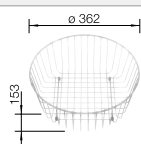

Suggested optional accessories

Stainless Steel Crockery basket

220574