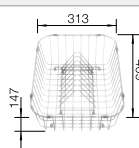

Bowl depth 190/130 mm

Stainless steel sinks

Suggested optional accessories

Cutting pad

225 469

Bridge chopping board

225 331

Crockery basket with plate stack