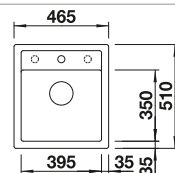

Scope of supply **With drain remote control**

waste kit with space-saving pipe, 3 1/2" basket strainer with drain remote control (rotary switch)

Suggested optional accessories			BLANCO UNIT with BLANCO DALAGO 45	
Beech wood chopping board 232817	Corner caddy 235 866	Crockery basket 514 238	BLANCO ALTA-S Compact see page 235	BLANCO SELECT II 45/2 see page 292