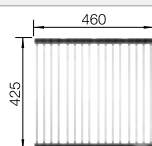

Foldable Grid

238482