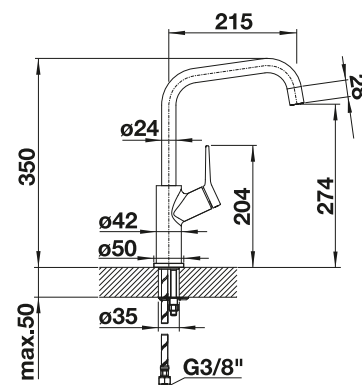

Technical Drawing