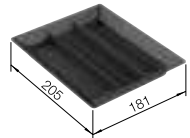

Available for SELECT II and FLEXON II 8 l bins

524 220