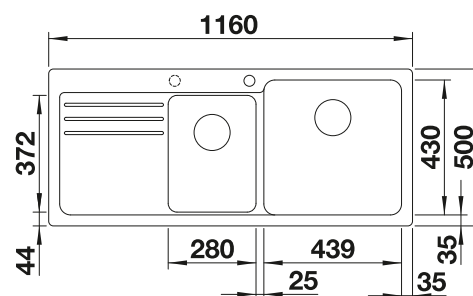

Technical Drawing

○ Pre-drilled holes for tapping or drilling
Bowl depth 200/200 mm

Suggested optional accessories

218313

231693

217611

BLANCO UNIT with BLANCO NAYA 8 S

see page 244

see page 299