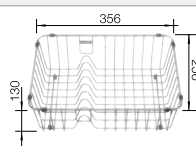

Crockery basket

231693