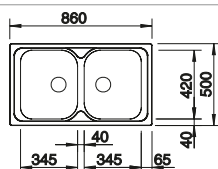

BLANCO BOTTON Pro 45/2 Automatic

see page 297

BLANCO TIPO 8

Stainless steel

- Functional design
- Large bowl sizes
- With 3 ½" stainless steel basket strainer

cabinet size mm	800	800
BLANCO TIPO 8		Compact
Installation from above 		
	reversible	reversible
 natural finish	511 924	513 459
Bowl depth	160/160 mm	170/170 mm