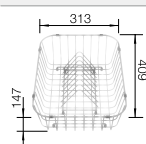

Suggested optional accessories

Crockery basket with plate stack

507 829