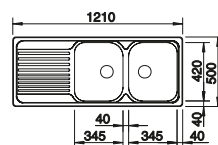

Scope of supply	Without drain remote control
waste kit with space-saving pipe, 2 x 3 ½" basket strainer, seal	

Stainless steel sinks

Suggested optional accessories		
 260 530	 260 530	 392 312 148
Solid beech chopping board 218313	Plastic chopping board in white 217611	Crockery basket Stainless Steel 220573

BLANCO UNIT with BLANCO TIPO 8 S	
 BLANCO DARAS-S see page 275	 BLANCO BOTTON Pro 60/3 Manual see page 298