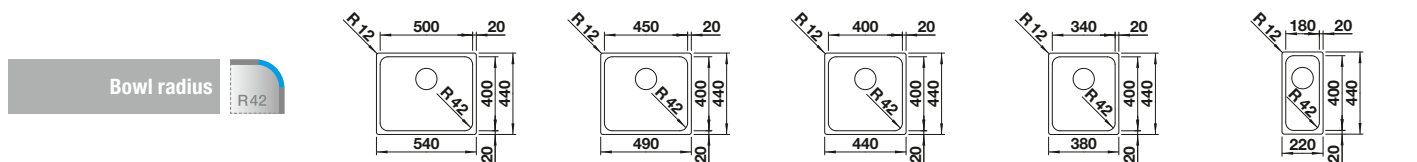

Scope of supply InFino drain system without remote control

waste kit with space-saving pipe, 3 1/2" InFino basket strainer, fixing kit

Bowls stainless steel

Suggested optional accessories			BLANCO UNIT with BLANCO SOLIS-U	
Bamboo chopping board	Crockery basket	Drainer	BLANCO CANDOR-S	BLANCO FLEXON II 60/3
239 449	514 238	230 734	see page 256	see page 293