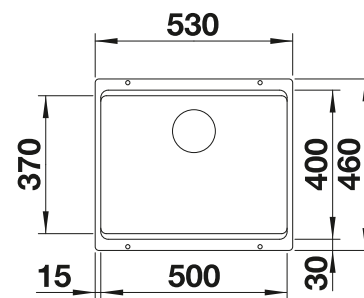

Bowl depth 200 mm
Cut-out radius: 20 mm

Suggested optional accessories

Ash compound chopping board

230 700

Drainer

230 734

Silver-coloured safety glass cutting board

227 697

BLANCO UNIT with BLANCO ETAGON 500-U

BLANCO drink.filter EVOL-S Pro

see page 210

BLANCO SELECT II 60/3 Orga

see page 288