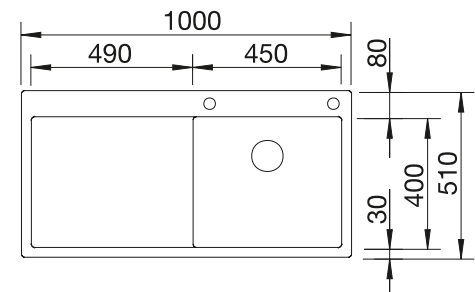

Bowl depth 190 mm
No additional drill holes may be made.
If using a soap dispenser, the drain remote control must be replaced by the soap dispenser and the InFino drain system with remote control replaced by an InFino manual drain system without remote control.

Stainless steel sinks

Suggested optional accessories

Wooden chopping board 223074	Colander stainless steel 219649	Foldable Grid 238482

BLANCO UNIT with BLANCO CLARON 5 S-IF

BLANCO CULINA-S Mini see page 226	BLANCO SELECT II 50/3 see page 292