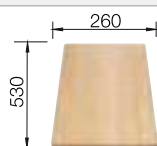

Suggested optional accessories

Solid beech chopping board

218313