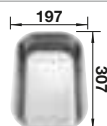

Scope of supply

perforated stainless steel colander, waste kit with space-saving pipe, 2 x 3 ½" basket strainer with drain remote control (rotary switch) for the main bowl

Stainless Steel colander

Stainless steel
sinks