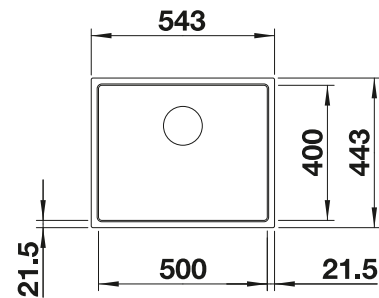

Bowl depth 190 mm

Installing a kitchen mixer tap, drain remote control or soap dispenser in laminate worktops requires a flexible sealing tape, item no. 120 055.

Note: for worktop thicknesses of 15 mm and over, a space for the overflow must be cut out on the underside.

Please note the cut-out information for the respective installation method.

Suggested optional accessories

Top rails

235 906

Ash compound chopping board

230 700

Multifunctional colander

227 689

BLANCO UNIT with BLANCO SUBLINE 500-IF SteelFrame

BLANCO SONEA-S Flexo

see page 231

BLANCO SELECT II XL 60/3
Orga

see page 288