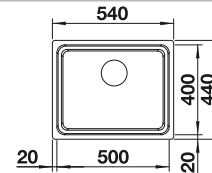

Scope of supply InFino drain system without remote control

2 x ETAGON rails in stainless steel, waste kit with space-saving pipe, 3 1/2" InFino basket strainer, fixing kit