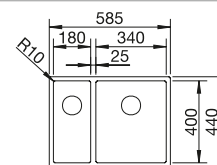

Note: Installing a kitchen mixer tap, drain remote control or soap dispenser in laminate worktops requires a flexible sealing tape, item no. 120 055.

Scope of supply

waste kit with space saving pipe, waste connection, 2 x 3 1/2" InFino basket strainer, fixing kit

InFino drain system without remote control