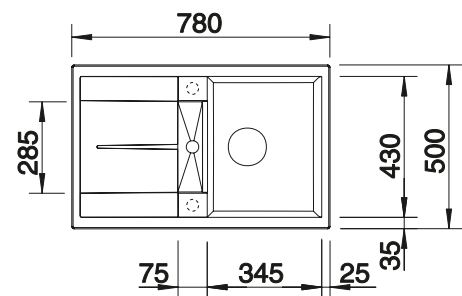

○ Pre-drilled holes for tapping or drilling
Bowl depth 190/25 mm

Suggested optional accessories

Solid beech chopping board

218313

Plastic chopping board in white

217611

Corner caddy

235866