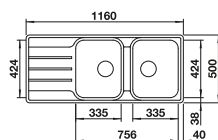

cabinet size mm	800	600
BLANCO LEMIS S-IF	8 S-IF	XL 6 S-IF
Flat rim IF 		
	reversible	reversible
 brushed finish	523 036	523 034
Bowl depth	205/205 mm	205 mm

Scope of supply	Without drain remote control
waste kit with space-saving pipe, 2 x 3 ½" basket strainer	waste kit with space-saving pipe, 3 ½" basket strainer