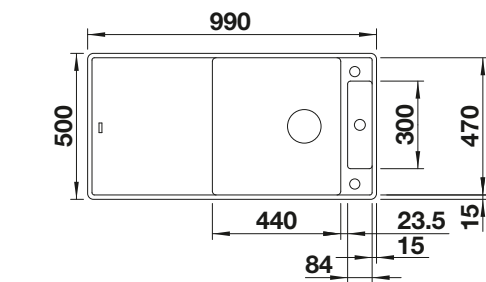

Bowl depth 190/45 mm

Suggested optional accessories

BLANCO UNIT with BLANCO AXIA III XL 6 S-F

see page 227

see page 288