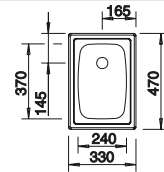

Please order 1 ½" waste kit separately.

Scope of supply	Without drain remote control		

Bowls stainless steel

Suggested optional accessories			BLANCO UNIT with BLANCO TOP	
 Solid beech chopping board 225685	 Crockery basket 514238	 Drainer 230734	 BLANCO DARAS-S see page 275	 BLANCO BOTTON Pro 60/3 Automatic see page 297