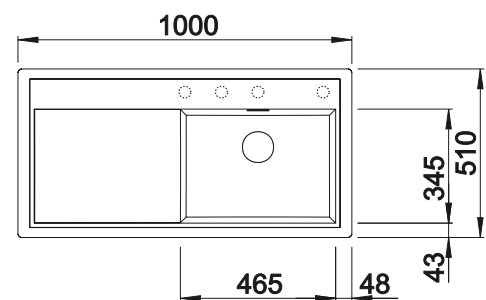

Technical Drawing

○ Pre-drilled holes for tapping or drilling
Bowl depth 190 mm

Suggested optional accessories

229 411

223 077

BLANCO UNIT with BLANCO ZENAR XL 6 S

see page 232

see page 299