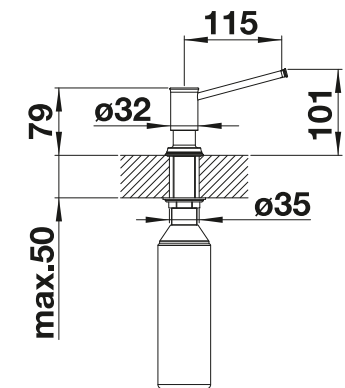

Technical Drawing

Please note: Ø 35 mm tap hole required
bottle content: 500 ml

Soap dispensers