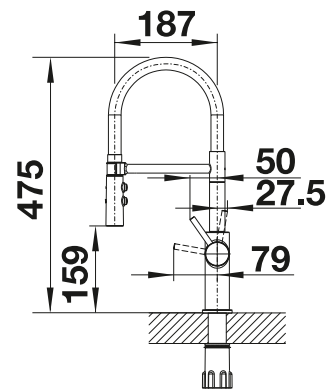

BLANCO CATRIS-S Flexo

- Classic lines flow into semi-professional design and features
- Flexible black hose provides optimal range of motion
- Dual spray with integrated flow stop: easy switch from aerated stream to powerful rinse spray
- Precise magnetic holder ensures convenient hose docking
- Low height ideally combines with kitchen wall units
- Also available in black matt surface finish

PVD		
	PVD steel	525 792
Metallic surface		
	chrome	525 791
Special colours		
	black matt	525 793

Pull-out dual spray

Extendable spray

Technical Drawing

Flowrate 7.8 l

Scope of supply

- 360° swivel spout for greater reach
- Ø 35 mm tap hole required
- Cartridge with ceramic seals
- Spray made of plastic
- Black hose made of silicone
- Flexible connection pipes with a length of 450 mm and 3/8" nut for particularly easy and secure installation
- Patented jet regulator for markedly reduced scaling
- Stabilising plate to increase the stability of the tap when fitted in stainless steel sinks
- With non-return valve and thus guaranteed against reflux in accordance with EN 1717
- LGA approved
- DVGW approved

Mixer taps

Suggested optional accessories

Dirt filter for corner valve

128434

Recommendation soap dispenser

BLANCO LATO Soap dispenser

see page 278