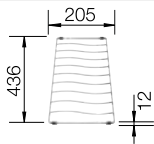

Technical Drawing

Drainer grid

stainless steel drainer grid, waste kit with space-saving pipe, 3 1/2" InFino basket strainer with drain remote control (rotary switch)