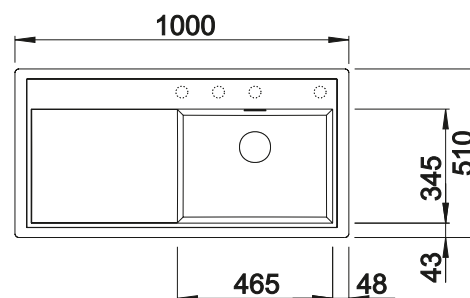

○ Pre-drilled holes for tapping or drilling
Bowl depth 190 mm

Suggested optional accessories

223 077

BLANCO UNIT with BLANCO ZENAR XL 6 S

see page 232

see page 288