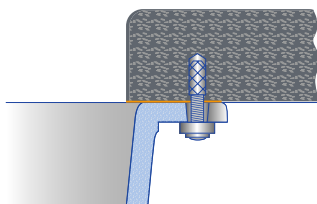

Ceramic: Undermount bowls