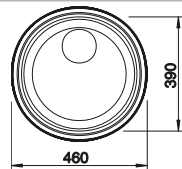

Undermount installation without overhang, required cut-out Ø 424 mm.