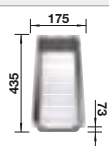

Suggested optional accessories

Solid beech chopping board

218313

Plastic chopping board in white

217611

Multifunctional colander

227689

BLANCO UNIT with BLANCO ELON XL