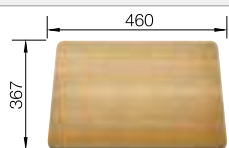

Suggested optional accessories

Ash compound chopping board

229 411