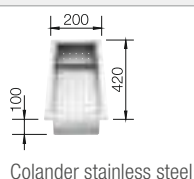

BLANCO CLARON-IF

Stainless steel

- Elegant-pure bowl design without visible base pattern
- Concise 10 mm radius for a more refined design, without doing away with practical benefits
- Optimum utilisation of the bowl capacity thanks to extra-deep bowls and smallest possible radii
- Flush IF - flat rim
- InFino drain system – elegantly integrated and easy-care
- Double bowl: Self-contained functional surface that is not divided by a granite partition. Only one cut-out required in the worktop

cabinet size mm	900	600	600
BLANCO CLARON-IF	400/400-IF	340/180-IF	340/180-IF
Flat rim IF			
		Main bowl right	Main bowl left
satin polish	521 617	521 608	521 607
Bowl depth	190/190 mm	190/130 mm	190/130 mm

Bowl radius

Installing a kitchen mixer tap, drain remote control or soap dispenser in laminate worktops requires a flexible sealing tape, item no. 120 055.

Note: Installing a kitchen mixer tap, drain remote control or soap dispenser in laminate worktops requires a flexible sealing tape, item no. 120 055.

Note: Installing a kitchen mixer tap, drain remote control or soap dispenser in laminate worktops requires a flexible sealing tape, item no. 120 055.

Scope of supply

waste kit with space saving pipe, waste connection, 2 x 3 1/2" InFino basket strainer, fixing kit

InFino drain system without remote control

Suggested optional accessories

225333

219649

238482

BLANCO UNIT with BLANCO CLARON-IF

see page 210

see page 300