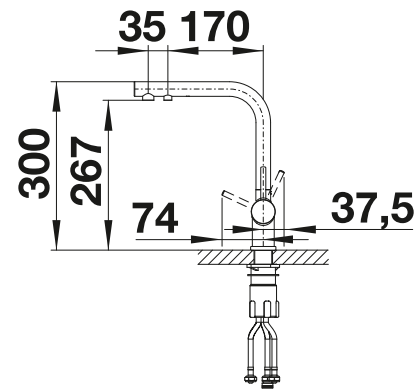

Technical Drawing

Scope of supply

- 360° swivel spout for greater reach
- Ø 35 mm tap hole required
- With ceramic disk cartridge
- 3 flexible connector pipes, 450 mm long and 3/8" nut for particularly easy and safe installation
- Patented jet regulator for markedly reduced scaling
- Stabilisation plate to increase the stability of the tap when fitted in stainless steel sinks
- LGA approved
- Filter system not included.

Recommendation soap dispenser

see page 278