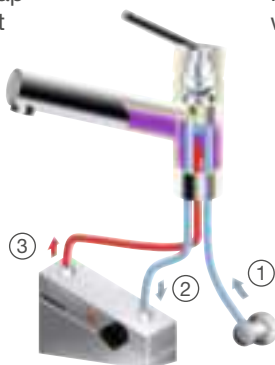

Connection diagram

Kitchen mixer tap with solid spout

Kitchen mixer tap with pull-out spray