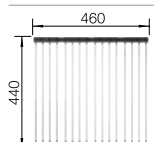

For sinks and bowls with a bowl width of 420 mm

238 483