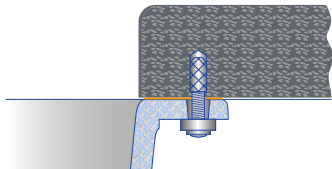

SILGRANIT®: Undermount bowls