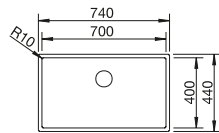

Note: Installing a kitchen mixer tap, drain remote control or soap dispenser in laminate worktops requires a flexible sealing tape, item no. 120 055.