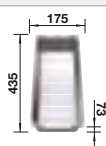

Multifunctional colander

227 689