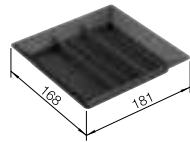

Available for SELECT II and FLEXON II 6 l bins

524 219