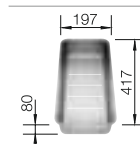

Recommended for BLANCO ETAGON stainless steel, ANDANO and SUPRA

227 692