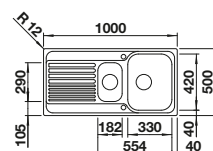

BLANCO TIPO II 6 S

Stainless steel

- Functional design
- Large bowl with additional bowl
- Perforated stainless steel colander
- With 3 ½" basket strainer
- Can be installed reversibly

cabinet size mm	600
BLANCO TIPO II 6 S	
Installation from above	
	reversible
natural finish	526622
Bowl depth	170/90 mm

Scope of supply

perforated stainless steel colander, waste kit with space-saving pipe, 2 x 3 ½" basket strainer with drain remote control (rotary switch) for the main bowl

Stainless steel
sinks

Suggested optional accessories

218313

220573

217611

BLANCO UNIT with BLANCO TIPO II 6 S

see page 275

see page 301