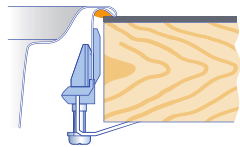

INSTALLATION EXAMPLES.

BLANCO installation options.

Installation from above

In this process, the sink is placed inside the sink cut-out from above.

BLANCO stainless steel sinks with a profiled rim are sealed at the works; sinks made of Silgranit® or Ceramic are given a layer of sealant on-site.

Silgranit and stainless steel sinks are secured to the worktop from below using securing elements; Ceramic sinks are simply placed on top of it.

Stainless steel