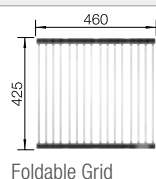

BLANCO CLARON-IF

Stainless steel

- Elegant-pure bowl design without visible base pattern
- Concise 10 mm radius for a more refined design, without doing away with practical benefits
- Optimum utilisation of the bowl capacity thanks to extra-deep bowls and smallest possible radii
- Flush IF - flat rim
- InFino drain system – elegantly integrated and easy-care
- Double bowl: Self-contained functional surface that is not divided by a granite partition. Only one cut-out required in the worktop

cabinet size mm	900	600	600
BLANCO CLARON-IF	400/400-IF	340/180-IF	340/180-IF
Flat rim IF			
		Main bowl right	Main bowl left
satin polish	521 617	521 608	521 607
Bowl depth	190/190 mm	190/130 mm	190/130 mm

Bowl radius

Installing a kitchen mixer tap, drain remote control or soap dispenser in laminate worktops requires a flexible sealing tape, item no. 120 055.

Note: Installing a kitchen mixer tap, drain remote control or soap dispenser in laminate worktops requires a flexible sealing tape, item no. 120 055.

Note: Installing a kitchen mixer tap, drain remote control or soap dispenser in laminate worktops requires a flexible sealing tape, item no. 120 055.

Scope of supply

waste kit with space saving pipe, waste connection, 2 x 3 1/2" InFino basket strainer, fixing kit

InFino drain system without remote control

Suggested optional accessories

225333

219649

238482

BLANCO UNIT with BLANCO CLARON-IF

see page 210

see page 300