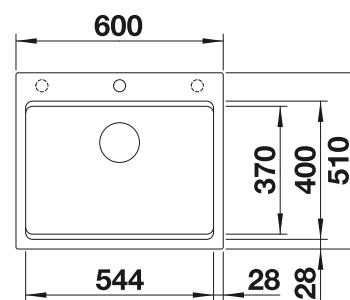

○ Pre-drilled holes for tapping or drilling
Bowl depth 220 mm

Suggested optional accessories

230 700

230 734

BLANCO UNIT with BLANCO ETAGON 6

see page 210

see page 289