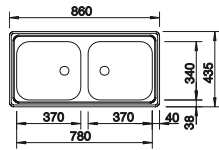

BLANCO MIDA-S

see page 269

BLANCO SOLON-IF

see page 300

BLANCO TOP

Stainless steel

- Practical solution for simple requirements
- Can be installed reversibly
- 1 ½" stainless steel outlet

cabinet size mm	900	450	300
BLANCO TOP	EZ 8 x 4	EE 4 x 4	EE 3 x 4
Installation from above 			
	reversible		
 natural finish	500372	501065	501067
Bowl depth	150/150 mm	150 mm	150 mm
Waste fitting	137034	222458	222458