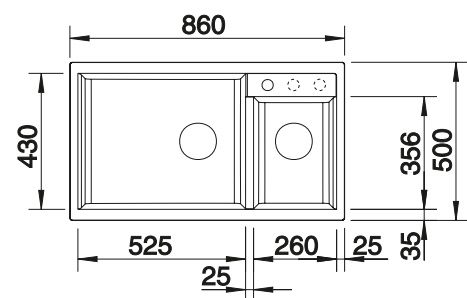

Technical Drawing

○ Pre-drilled holes for tapping or drilling
Bowl depth 190/190 mm

Suggested optional accessories

Solid beech chopping board

218313

Plastic chopping board in white

217611

Corner caddy

235866

BLANCO UNIT with BLANCO METRA 9

BLANCO LINUS-S

see page 251

BLANCO BOTTON II 30/2

see page 299