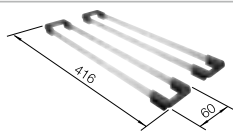

Suggested optional accessories

Top rails

235906