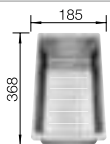

Scope of supply

InFino drain system
with remote control

Multifunctional colander