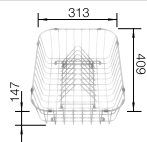

Crockery basket with plate stack

507 829