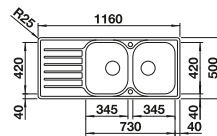

Scope of supply	With drain remote control
waste kit with space-saving pipe, 2 x 3 ½" basket strainer with drain remote control (rotary switch) for 1 bowl	waste kit with space-saving pipe, 3 ½" basket strainer with drain remote control (rotary switch)

Stainless steel sinks

Suggested optional accessories	BLANCO UNIT with BLANCO LANTOS	
Crockery basket Stainless Steel 220573	BLANCO KANO-S see page 266	BLANCO SELECT II 60/2 see page 289