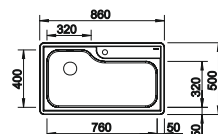

Scope of supply

Without drain remote control

waste kit with space-saving pipe, 3 1/2" basket strainer, seal