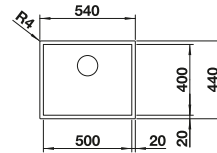

cabinet size mm	800	600	450
BLANCO ZEROX-U Durinox	700-U Durinox	500-U Durinox	400-U Durinox
Undermount 			
Durinox	521 560	521 559	521 558
Bowl depth	185 mm	175 mm	175 mm

Note: also available as flushmount version.