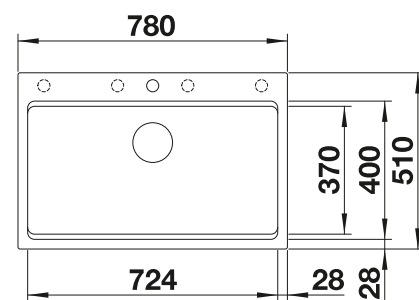

○ Pre-drilled holes for tapping or drilling
Bowl depth 220 mm

Suggested optional accessories

Ash compound chopping board

230 700

Drainer

230 734

BLANCO UNIT with BLANCO ETAGON 8

BLANCO drink.filter EVOL-S Pro

see page 210

BLANCO FLEXON II Low 80/3

see page 296