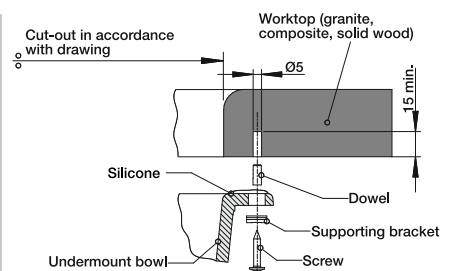

SUBLINE 500-U SUBLINE 500-U

Advice for installation of BLANCO SUBLINE ceramic:

- Minimum depth of drilled hole 15 mm
- Minimum depth of worktop 25 mm
- Maximum overlap of worktop 5 mm