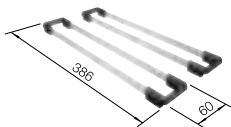

Technical Drawing

R20

2 x ETAGON rails

2 x ETAGON rails in stainless steel, waste kit with space-saving pipe, 3 1/2" InFino basket strainer, fixing kit