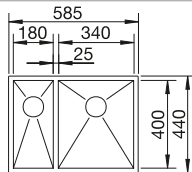

Note: also available as an undermount version.