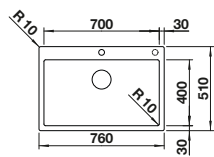

Scope of supply **InFino drain system with remote control**

waste kit with space saving pipe, 3 1/2" InFino basket strainer with drain remote control (PushControl), fixing kit

Suggested optional accessories

  362 420 Wooden chopping board 223 074	 200 100 420 Colander stainless steel 219 649	 361 414 Lay-on drainer 223 067

BLANCO UNIT with BLANCO CLARON-IF/A

  BLANCO drink.filter EVOL-S Pro see page 210	 BLANCO SELECT II 60/3 see page 289