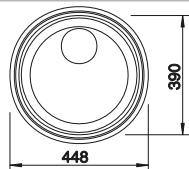

Cut-out for IF - flat rim for lay-on installation into worktop from above

Flushmount installation