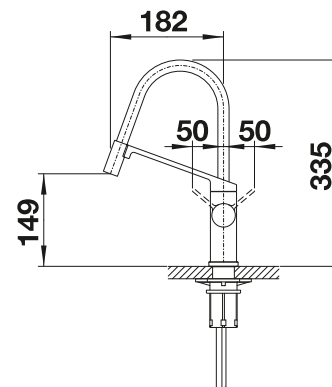

Technical Drawing

Flowrate 8.8 l

Scope of supply

- Includes four exchangeable hose covers: kiwi, orange, lemon and lava grey (pre-installed)
- 360° swivel spout for greater reach
- Ø 35 mm tap hole required
- With ceramic disk cartridge
- Textile covered spray hose
- Flexible connector pipes, 450 mm long and 3/8" nut for particularly easy and safe installation
- Patented jet regulator for markedly reduced scaling
- Stabilisation plate to increase the stability of the tap when fitted in stainless steel sinks
- LGA certified
- Planned for DVGW certificate

Suggested optional accessories

Dirt filter for corner valve

128434

Recommendation soap dispenser

BLANCO TORRE Soap dispenser

see page 279