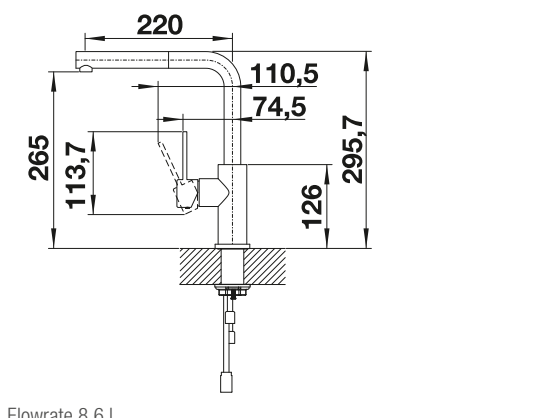

Technical Drawing