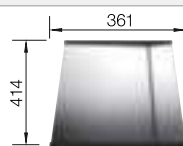

Lay-on drainer

223 067