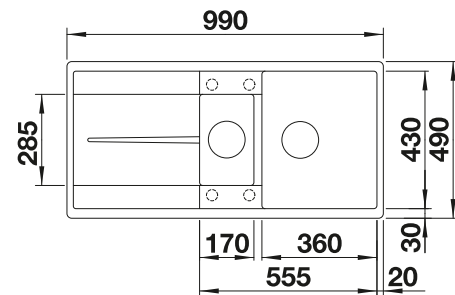

Technical Drawing

○ Pre-drilled holes for tapping or drilling
Bowl depth 190/145 mm

Suggested optional accessories

223 297

507 829

517 666

BLANCO UNIT with BLANCO METRA 6 S-F

see page 251

see page 289