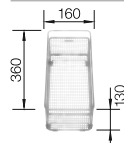

- A practical complement for bowls and sinks
- Particularly suitable for washing fruit or vegetables
- Appropriate for bowls and sinks with a bowl length of 400 mm
- Made of high-quality, easy-care stainless steel