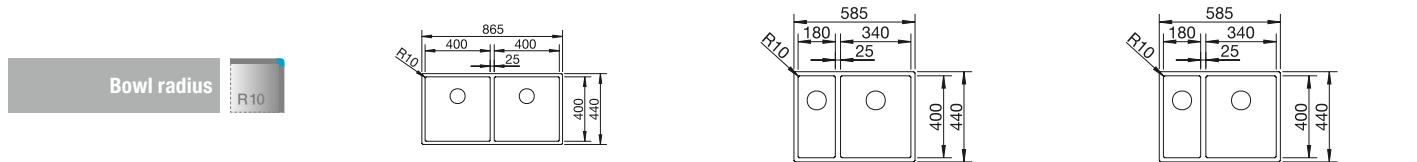

Scope of supply InFino drain system without remote control

waste kit with space saving pipe, waste connection, 2 x 3 1/2" InFino basket strainer, fixing kit

Installation note:
Technical note: The undermount bowl edge is not closed at the corners.

Suggested optional accessories

 Glass cutting board 225333	 Colander stainless steel 219649	 Foldable Grid 238482

BLANCO UNIT with BLANCO CLARON-U

 BLANCO drink.filter EVOL-S Pro see page 210	 BLANCO SOLON-IF see page 300

Bowls stainless steel