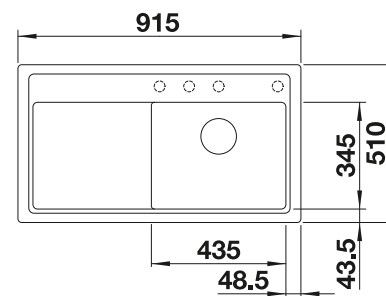

○ Pre-drilled holes for tapping or drilling
Bowl depth 190 mm

Suggested optional accessories

Ash compound chopping board	Safety glass cutting board	Multifunctional colander
229 421	224 629	223 077

BLANCO UNIT with BLANCO ZENAR 5 S

BLANCO AVONA	BLANCO SELECT II 50/2
see page 233	see page 292

SILGRANIT Sinks