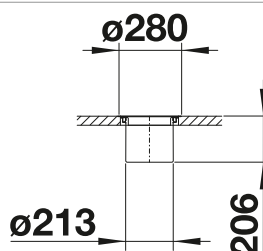

- High quality full stainless steel waste system
- Convenient working directly into the bin – no onerous stooping anymore
- High-grade and easy to clean stainless steel
- Lid included to reduce unpleasant odours
- Well-balanced design
- For flushmount and inset installation

cabinet size mm	300
BLANCO SOLON-IF	
	512471
Volume	7 l