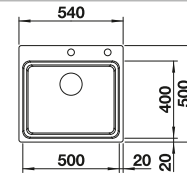

Bowls stainless steel

cabinet size mm	800	600
BLANCO ETAGON-IF/A	700-IF/A	500-IF/A
Flat rim IF		
satin polish	524 274	521 748
Bowl depth	190 mm	190 mm

Scope of supply **InFino drain system with remote control**

2 x ETAGON rails in stainless steel, waste kit with space-saving pipe, 3 1/2" InFino basket strainer with drain remote control (pop-up, chrome-plated), fixing kit
Additional drill hole possible. The subsequent drill hole should be carried out by a specialist company.