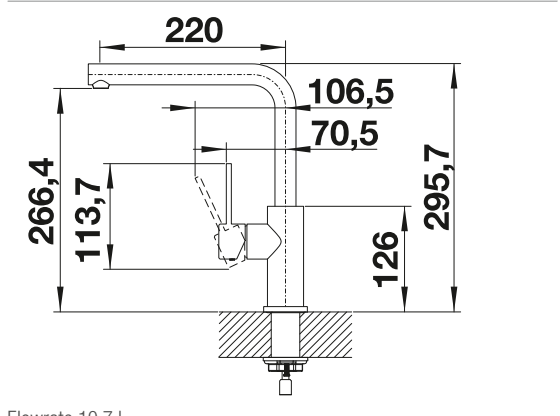

Technical Drawing