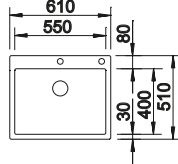

Scope of supply **InFino drain system with remote control**

waste kit with space saving pipe, 3 1/2" InFino basket strainer with drain remote control (PushControl), fixing kit

Suggested optional accessories

  362 420 Wooden chopping board 223 074	 200 100 420 Colander stainless steel 219 649	 361 414 Lay-on drainer 223 067

BLANCO UNIT with BLANCO CLARON-IF/A

  BLANCO drink.filter EVOL-S Pro see page 210	 BLANCO SELECT II 60/3 see page 289