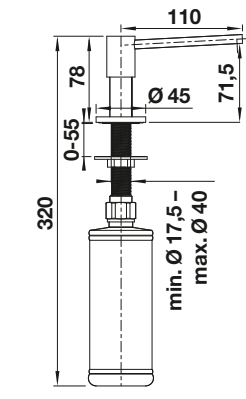

Technical Drawing

- Ø 35 mm tap hole required
- bottle content: 300 ml