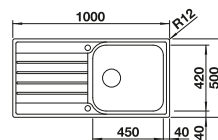

Scope of supply	With drain remote control
waste kit with space-saving pipe, 3 ½" basket strainer with drain remote control (rotary switch), seal	

Stainless steel
sinks

Suggested optional accessories			BLANCO UNIT with BLANCO LIVIT XL 6 S	
 260 530	 260 530	 392 312 148		
Solid beech chopping board 218313	Plastic chopping board in white 217611	Crockery basket Stainless Steel 220573	BLANCO KANO-S see page 266	BLANCO SELECT II 60/2 see page 289