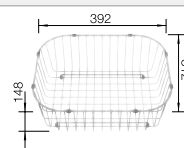

Crockery basket Stainless Steel

220573