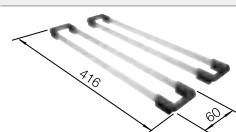

Suggested optional accessories

Top rails

235 906