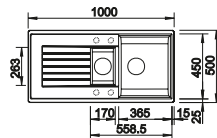

Scope of supply	With drain remote control
waste kit with space-saving pipe, 2 x 3 ½" basket strainer with drain remote control (rotary switch) for the main bowl	waste kit with space-saving pipe, 3 ½" basket strainer with drain remote control (rotary switch)

Suggested optional accessories			BLANCO UNIT with BLANCO ZIA	
 Solid beech chopping board 218 313	 Plastic chopping board in white 217 611	 Multifunctional wire basket 223 297	 BLANCO MIDA-S see page 269	 BLANCO SELECT II 60/3 see page 289