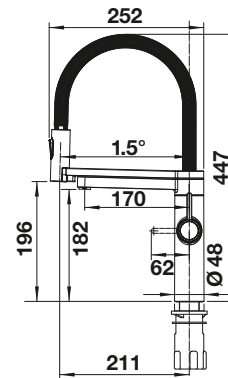

Technical Drawing

Scope of supply

- System
- High-end water filtering system by BWT, incl. filter head and multi-stage filter cartridge
- Control box with integrated display to show remaining filter capacity
- Tap
- 360° swivel spout for mixed water
- Separate 180° swivel spout for refined water
- Ø 35 mm tap hole required
- With ceramic disk cartridge
- Various flexible connection hoses and connection bends for particularly easy and safe assembly
- Patented jet regulator for markedly reduced scaling
- Stabilising plate to increase the stability of the tap when fitted in stainless steel sinks

Mixer taps

Suggested optional accessories

128 434

Recommendation soap dispenser

see page 278

Waste management

see page 290