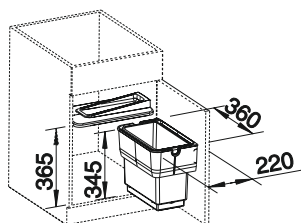

- Compact system for mounting directly on the cabinet door
- One model for 45 cm, 50 cm and 60 cm cabinets
- Bin can easily be removed by lifting upwards
- Opens up comfortably with the cabinet door
- Removable bin cover with placement area for lightweight implements i.e. sponges
- Continuously adjustable: also for panel doors

cabinet size mm	450
BLANCO SINGOLO	
	512880
Volume	14 l
	14 l