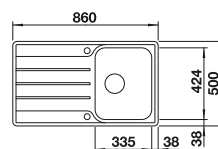

cabinet size mm	450
BLANCO LEMIS 45 S-IF	
Flat rim IF 	
	reversible
 brushed finish	523031
Bowl depth	205 mm

Scope of supply	With drain remote control
waste kit with space-saving pipe, 3 ½" basket strainer with drain remote control (rotary switch)	