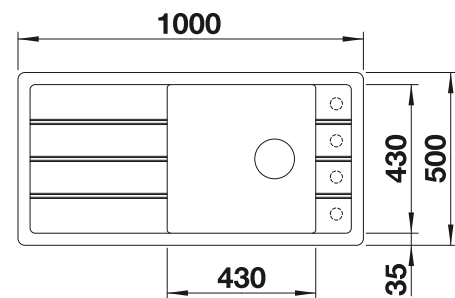

○ Pre-drilled holes for tapping or drilling
Bowl depth 200 mm

Suggested optional accessories

Chopping board in solid ash

237 118

Chopping board in solid ash with ornamental decor

237 591

BLANCO UNIT with BLANCO FARON XL 6 S