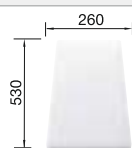

or

waste kit with space-saving pipe, 2 x 3 1/2" InFino basket strainer

○ Pre-drilled holes for tapping or drilling
Bowl depth 190/190 mm

Suggested optional accessories

Solid beech chopping board

218313

Plastic chopping board in white