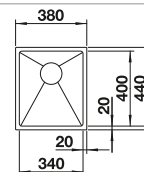

Scope of supply

Without drain remote control

waste kit is not included in the scope of supply

Installation note:

Please order waste kit separately.

BLANCO QUATRUS R15-IU - production on demand, minimum order quantity to be checked with BLANCO.