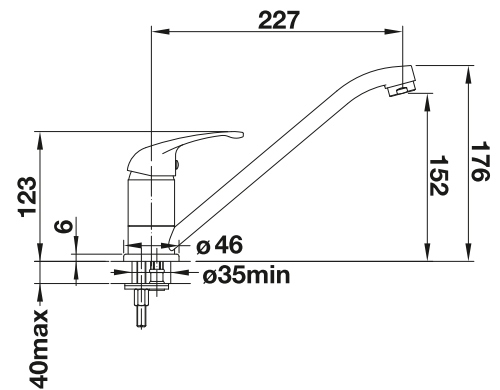

Technical Drawing

Flowrate 15.4 l

Scope of supply

- Single-lever mixer tap
- 360° swivel spout for greater reach
- Ø 35 mm tap hole required
- With ceramic disk cartridge
- Flexible connector pipes, 500 mm long and 3/8" nut for particularly easy installation
- LGA approved

Mixer taps

Suggested optional accessories

Dirt filter for corner valve

128 434

Jet regulator set for high-pressure mixer taps

521 746

Recommendation soap dispenser

BLANCO LATO Soap dispenser

see page 278