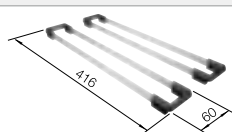

Suggested optional accessories

Top rails

235 906