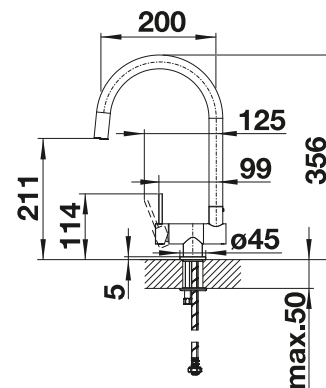

Technical Drawing

Flowrate 12.59 l

BLANCO ANTAS-S

- Straight-lined design in compact format
- Especially suitable for small and compact sinks
- Extendable spray for greater cover

Extendable spray

Metallic surface		
	chrome	515 348
SILGRANIT Look dual finish		
	black/chrome	526 167
	anthracite/chrome	515 356
	rock grey/chrome	518 794
	volcano grey/chrome	526 984
	alu metallic/chrome	515 349
	white/chrome	515 350
	soft white/chrome	526 986
	tartufo/chrome	517 637
	coffee/chrome	515 357