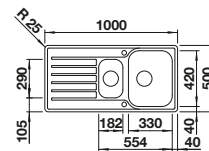

BLANCO LANTOS II 6 S-IF

Stainless steel

- Wide sink family range with clear shapes
- Elegant IF flat-rim for flushmount and for installation from above
- Practical additional bowl with a perforated stainless steel colander
- User-friendly thanks to the large drainer area
- Can be installed reversibly
- With 3 ½" stainless steel basket strainers

cabinet size mm	600
BLANCO LANTOS II 6 S-IF	
Flat rim IF	
	reversible
brushed finish	526628
Bowl depth	170/90 mm

Scope of supply

perforated stainless steel colander, waste kit with space-saving pipe, 2 x 3 ½" basket strainer with drain remote control (rotary switch) for the main bowl

Stainless steel
sinks

Suggested optional accessories

220573

BLANCO UNIT with BLANCO LANTOS II 6 S-IF

see page 266

see page 297