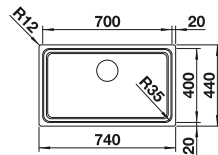

Scope of supply InFino drain system without remote control

2 x ETAGON rails in stainless steel, waste kit with space-saving pipe, 3 1/2" InFino basket strainer, fixing kit