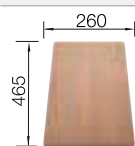

Suggested optional accessories

Solid beech chopping board

225 685