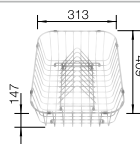

Crockery basket with plate stack

507 829