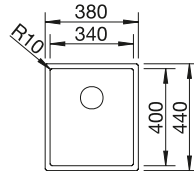

Scope of supply	InFino drain system without remote control
Technical note: The undermount bowl edge is not closed at the corners.	
waste kit with space saving pipe, 3 1/2" InFino basket strainer, fixing kit	waste kit* with space saving pipe, 3 1/2" InFino basket strainer, fixing kit

Bowls stainless steel

Suggested optional accessories			BLANCO UNIT with BLANCO CLARON-U	
 Glass cutting board 225 333	 Colander stainless steel 219 649	 Lay-on drainer 223 067	 BLANCO drink filter EVOL-S Pro see page 210	 BLANCO SOLON-IF see page 300