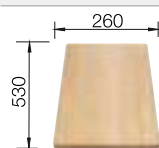

Suggested optional accessories

Solid beech chopping board

218313