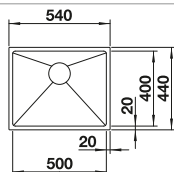

Scope of supply

Without drain remote control

waste kit is not included in the scope of supply

Installation note:

Please order waste kit separately.

BLANCO QUATRUS R15-IU - production on demand, minimum order quantity to be checked with BLANCO.