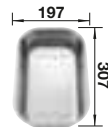

Scope of supply

perforated stainless steel colander, waste kit with space-saving pipe, 2 x 3 ½" basket strainer with drain remote control (rotary switch) for the main bowl

Stainless Steel colander

Stainless steel
sinks