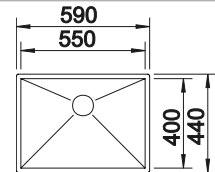

Note: also available as an undermount version.

Bowl radius

* Scope of supply note: a retrofit set is required for IF models without a tap ledge if using a drain remote control with pop-up. Recommended: item no. 232 459

Installing a kitchen mixer tap, drain remote control or soap dispenser in laminate worktops requires a flexible sealing tape, item no. 120 055.

* Scope of supply note: a retrofit set is required for IF models without a tap ledge if using a drain remote control with pop-up. Recommended: item no. 232 459

Installing a kitchen mixer tap, drain remote control or soap dispenser in laminate worktops requires a flexible sealing tape, item no. 120 055.

* Scope of supply note: a retrofit set is required for IF models without a tap ledge if using a drain remote control with pop-up. Recommended: item no. 232 459

Installing a kitchen mixer tap, drain remote control or soap dispenser in laminate worktops requires a flexible sealing tape, item no. 120 055.

* Scope of supply note: a retrofit set is required for IF models without a tap ledge if using a drain remote control with pop-up. Recommended: item no. 232 459

Installing a kitchen mixer tap, drain remote control or soap dispenser in laminate worktops requires a flexible sealing tape, item no. 120 055.

Scope of supply				InFino drain system without remote control
	waste kit* with space saving pipe, waste connection, 2 x 3 1/2" InFino basket strainer, fixing kit	waste kit* with space saving pipe, waste connection, 2 x 3 1/2" InFino basket strainer, fixing kit	waste kit* with space saving pipe, 3 1/2" InFino basket strainer, fixing kit	waste kit* with space saving pipe, 3 1/2" InFino basket strainer, fixing kit

Suggested optional accessories			BLANCO UNIT with BLANCO ZEROX-IF	
 Glass cutting board 225333	 Colander stainless steel 219649	 Foldable Grid 238482	 BLANCO LINEE-S see page 227	 BLANCO SELECT II 60/3 see page 289