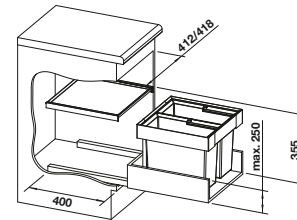

- Wide range of models for all standard sink cabinets with one drawer
- Diverse waste separation and storage options through flexible bin combinations
- High stability and clean through frame solution with hanging bins
- Simple installation without marking or pre-drilling
- The included pull-out system cover can be used as a practical storage area
- Modern design with high-quality aluminium
- All parts are easy to clean thanks to the generous and smooth surfaces
- Optional accessories enhance the system to create an individual solution

cabinet size mm	500	500	450
BLANCO FLEXON II	50/3	50/2	45/2
	521 470	521 469	521 468

Volume	35 l	38 l	32 l

Scope of supply

system for installation in drawers, system cover, 1 x 19 l and 2 x 8 l bin, 1 x bin lid 8 l

system for installation in drawers, system cover, 2 x 19 l bin

system for installation in drawers, system cover, 2 x 16 l bin

Installation note

- A base cabinet with cover and pull-out is required.
- Installation height 355 mm above the drawer base, installation height without system cover 325 mm above the drawer base, installation depth 400 mm (drawer inside dimensions).
- Maximum frame height 250 mm above the drawer base.
- Also suitable for installation in base cabinets with frame and panel doors with frames from 90 mm.
- When planning, please note the installation height of the waste management system, the height of the drawer base, the installation depth of the sink with the waste kit and the resulting minimum dimensions of the base cabinet.
- Minimum recommended plinth height for MOVEX installation: 100 mm.