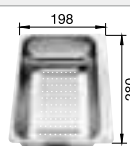

○ Pre-drilled holes for tapping or drilling
Bowl depth 190/130 mm

Suggested optional accessories

Solid beech chopping board

218313

Plastic chopping board in white

217611

Multifunctional colander

217796