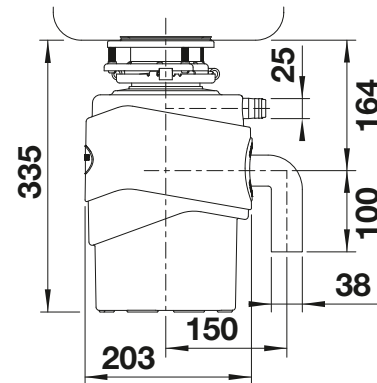

Power supply required

AC induction motor		Power plug type	
	0.75 HP/ 230 V/ 50 Hz/ 10 A	E+F	526 647
	0.75 HP/ 230 V/ 50 Hz/ 10 A	G	456 439

Technical Drawing

3 1/2" sink outlet required
 Product weight: 10,6 kg
 Non-detachable 90 cm power cord
 Reset-button on bottom of the FWD (note accessibility)