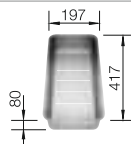

Multifunctional stainless steel colander

multifunctional colander, waste kit with space-saving pipe, 3 1/2" InFino basket strainer with drain remote control (rotary switch)