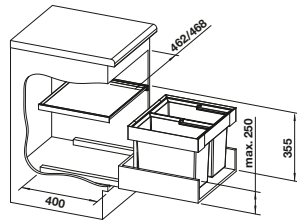

- Wide range of models for all standard sink cabinets with one drawer
- Diverse waste separation and storage options through flexible bin combinations
- High stability and clean through frame solution with hanging bins
- Simple installation without marking or pre-drilling
- The included pull-out system cover can be used as a practical storage area
- Modern design with high-quality aluminium
- All parts are easy to clean thanks to the generous and smooth surfaces
- Optional accessories enhance the system to create an individual solution

cabinet size mm	500	500	450
BLANCO FLEXON II	50/3	50/2	45/2
	521 470	521 469	521 468

Volume	35 l	38 l	32 l

Scope of supply

system for installation in drawers, system cover, 1 x 19 l and 2 x 8 l bin, 1 x bin lid 8 l

system for installation in drawers, system cover, 2 x 19 l bin

system for installation in drawers, system cover, 2 x 16 l bin

Installation note

- A base cabinet with cover and pull-out is required.
- Installation height 355 mm above the drawer base, installation height without system cover 325 mm above the drawer base, installation depth 400 mm (drawer inside dimensions).
- Maximum frame height 250 mm above the drawer base.
- Also suitable for installation in base cabinets with frame and panel doors with frames from 90 mm.
- When planning, please note the installation height of the waste management system, the height of the drawer base, the installation depth of the sink with the waste kit and the resulting minimum dimensions of the base cabinet.
- Minimum recommended plinth height for MOVEX installation: 100 mm.