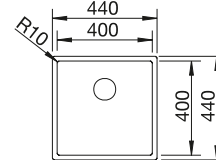

BLANCO CLARON-U Durinox

Stainless steel

- Pure, elegant design with concise corner radii of 10 mm
- Matt velvet look with a homogeneous surface structure, and pleasantly warm to the touch
- Sophisticated surface: highly resistant to scratches
- With the covered C-overflow with Durinox surface
- InFino drain system – elegantly integrated and easy-care
- Large bowl capacity thanks to extra-deep bowls and smallest possible radii

cabinet size mm	800	600	450	400
BLANCO CLARON-U Durinox	700-U Durinox	500-U Durinox	400-U Durinox	340-U Durinox
Undermount				
Durinox	523 387	523 386	523 385	523 384
Bowl depth	190 mm	190 mm	190 mm	190 mm

Bowl radius

Scope of supply **InFino drain system without remote control**

waste kit with space saving pipe, 3 1/2" InFino basket strainer, fixing kit
Installation note:
Technical note: The undermount bowl edge is not closed at the corners.

Suggested optional accessories **BLANCO UNIT with BLANCO CLARON-U Durinox**

223 074

223 067

223 297

see page 210

see page 289