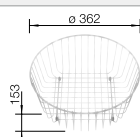

Stainless Steel Crockery basket

220574