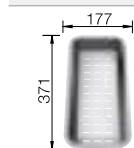

- Adds multiple functionality to sinks and bowls
- For washing, draining and holding fruit and vegetables
- Made of high-quality, easy-care stainless steel

Recommended for BLANCO ETAGON in Ceramic, can be placed on step

226 189