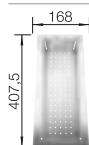

Recommended for BLANCO SUBLINE in Ceramic

514 542