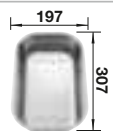

Suggested optional accessories

Stainless Steel colander

240729