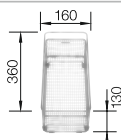

Multifunctional wire basket

223 297