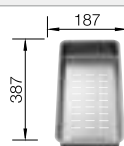

Stainless steel sinks

Suggested optional accessories

Cutting board

230970

Multifunctional colander

231396

Foldable Grid

238483