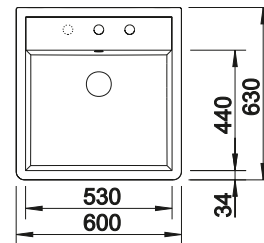

Technical Drawing

○ Pre-drilled holes for tapping or drilling
Bowl depth 190 mm

Bowls ceramic

BLANCO PANOR 60

Ceramic

- Attractive solution for traditional and modern country home styles
- Elegant combination of radii
- Particularly voluminous bowl
- Elegant in crystal white
- Suitable for 60 cm sink cabinets