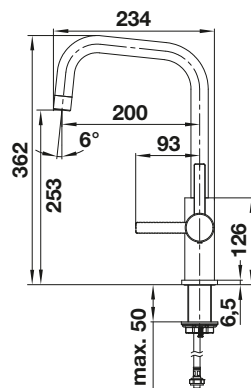

Technical Drawing

Flowrate 14.1 l

BLANCO TIVO-S

- High spout for easier work at the sink
- Extendable spray with switching function
- Particularly adapted for modern sinks

Metallic surface		
	chrome	517 648
SILGRANIT Look dual finish		
	anthracite/chrome	517 610
	rock grey/chrome	518 798
	volcano grey/chrome	526 976
	alu metallic/chrome	517 611
	white/chrome	517 613
	soft white/chrome	526 977
	tartufo/chrome	517 619
	coffee/chrome	517 618