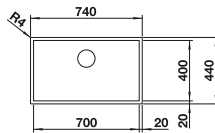

cabinet size mm	800	600	450
BLANCO ZEROX-U Durinox	700-U Durinox	500-U Durinox	400-U Durinox
Undermount 			
Durinox	521 560	521 559	521 558
Bowl depth	185 mm	175 mm	175 mm

Note: also available as flushmount version.