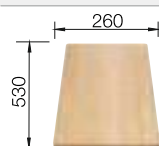

Suggested optional accessories

Solid beech chopping board

218313