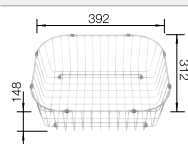

Suggested optional accessories

Crockery basket Stainless Steel

220573