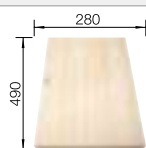

Bowl depth 190/155/45 mm

Suggested optional accessories

Chopping board

235844

BLANCO UNIT with BLANCO COLLECTIS 6 S

BLANCO LINUS-S

see page 251

BLANCO SELECT II 60/3 Orga