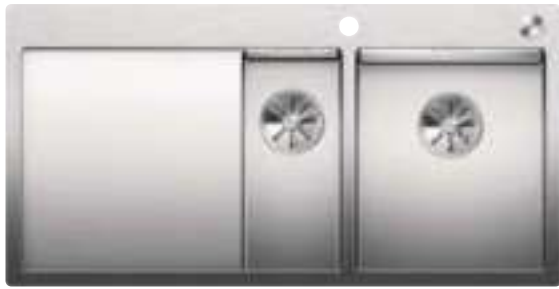

BLANCO CLARON 6 S-IF

Stainless steel

- Inset sink with seamless transitions of radii into straight lines
- Elegant-pure design with concise corner radii of only 10 mm
- InFino drain system with PushControl - the slim and intuitive remote control
- Flush IF - flat rim
- Unique stability of the mixer tap due to the extensive stabilising technology

reddot design award winner 2007

600 mm cabinet size

Flat rim IF

		Scope of supply	Main bowl right	Main bowl left
	satin polish	with drain remote control	521 645	521 646

Scope of supply

InFino drain system with remote control

waste kit with space saving pipe, waste connection, 2 x 3 1/2" InFino basket strainer with drain remote control (PushControl) for the main bowl, fixing kit