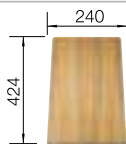

Ash compound chopping board

230700