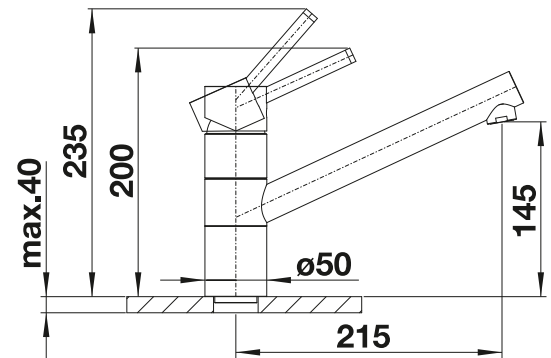

BLANCO TIVO

- High spout for easier work at the sink
- Enlarged working radius due to 360° swivelling arc spout
- Particularly adapted for modern sinks

Solid spout 

Metallic surface		
	chrome	517 599

Technical Drawing