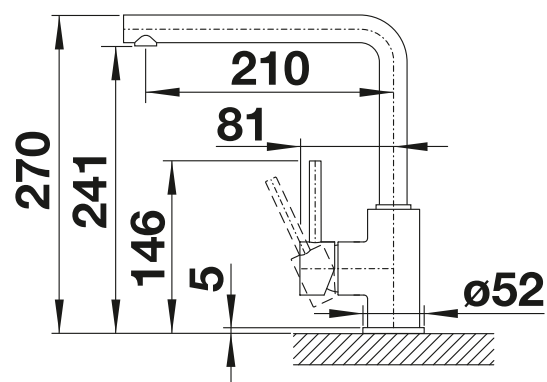

Technical Drawing

Flowrate 14.4 l

Scope of supply

- Single-lever mixer tap
- 360° swivel spout for greater reach
- Ø 35 mm tap hole required
- With ceramic disk cartridge
- Flexible connector pipes, 350 mm long and 3/8" nut for particularly easy installation
- LGA approved
- DVGW approved

Suggested optional accessories

Dirt filter for corner valve

128 434

Recommendation soap dispenser

BLANCO LATO Soap dispenser

see page 278