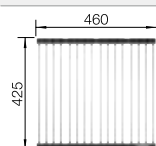

Suggested optional accessories

Foldable Grid

238 482