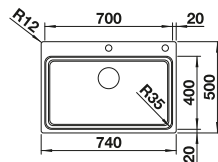

Bowls stainless steel

cabinet size mm	800	600
BLANCO ETAGON-IF/A	700-IF/A	500-IF/A
Flat rim IF		
satin polish	524 274	521 748
Bowl depth	190 mm	190 mm

Scope of supply **InFino drain system with remote control**

2 x ETAGON rails in stainless steel, waste kit with space-saving pipe, 3 1/2" InFino basket strainer with drain remote control (pop-up, chrome-plated), fixing kit
Additional drill hole possible. The subsequent drill hole should be carried out by a specialist company.