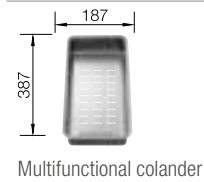

Scope of supply **InFino drain system with remote control**

multifunctional stainless steel colander (adequate for main bowl), waste kit with space-saving pipe, 2 x 3 1/2" InFino basket strainer with drain remote control (rotary switch) for the main bowl