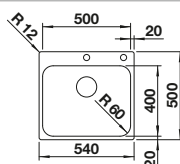

Scope of supply

With drain remote control

waste kit with space-saving pipe, 3 1/2" basket strainer with drain remote control (pop-up, chrome-plated), fixing kit

Installation note:

Additional drill hole possible. The subsequent drill hole should be carried out by a specialist company.