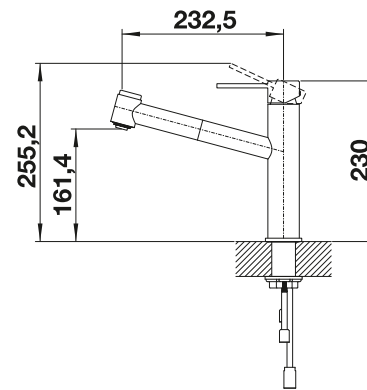

Pull-out dual spray 
Extendable spray 

Technical Drawing

Flowrate 8.3 l

BLANCO AMBIS

- High-quality design in solid stainless steel, brushed finish
- Clear mixer tap design for modern kitchens
- Plenty of freedom of movement and easy to operate thanks to the high spout