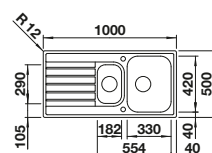

Scope of supply **With drain remote control**

waste kit with space-saving pipe, 2 x 3 ½" basket strainer with drain remote control (rotary switch) for the main bowl

Stainless steel sinks