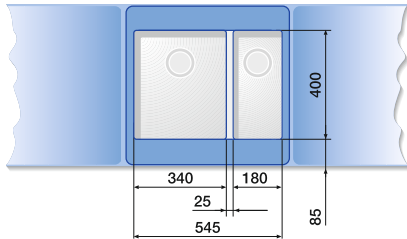

UNDERMOUNT BOWLS.

Planning examples: Individual planning and combination of the various main and additional bowls.

BLANCO ANDANO

60 cm cabinet

ANDANO 340/180-U

70/80 cm cabinet