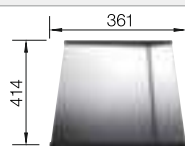

Lay-on drainer

223 067