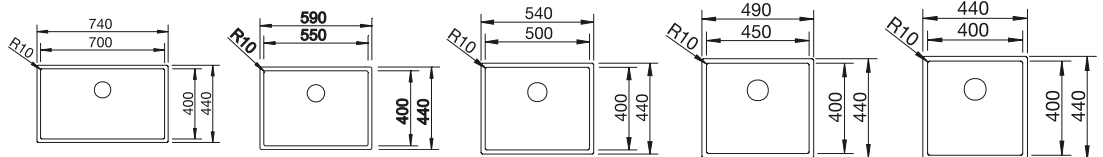

Note: Installing a kitchen mixer tap, drain remote control or soap dispenser in laminate worktops requires a flexible sealing tape, item no. 120 055.

Note: Installing a kitchen mixer tap, drain remote control or soap dispenser in laminate worktops requires a flexible sealing tape, item no. 120 055.

Note: Installing a kitchen mixer tap, drain remote control or soap dispenser in laminate worktops requires a flexible sealing tape, item no. 120 055.

Note: Installing a kitchen mixer tap, drain remote control or soap dispenser in laminate worktops requires a flexible sealing tape, item no. 120 055.

Note: Installing a kitchen mixer tap, drain remote control or soap dispenser in laminate worktops requires a flexible sealing tape, item no. 120 055.

Scope of supply waste kit with space saving pipe, 3 1/2" InFino basket strainer, fixing kit **InFino drain system without remote control**

Suggested optional accessories

 362 420 Wooden chopping board 223 074	 200 100 420 Colander stainless steel 219 649	 361 414 Lay-on drainer 223 067

BLANCO UNIT with BLANCO CLARON-IF

 BLANCO drink.filter EVOL-S Pro see page 210	 BLANCO SELECT II 60/3 see page 289

Bowls stainless steel