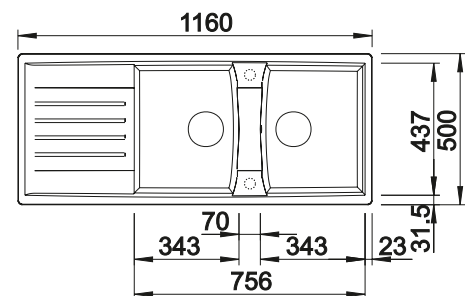

or

waste kit with space-saving pipe, 2 x 3 1/2" InFino basket strainer

○ Pre-drilled holes for tapping or drilling
Bowl depth 190/190 mm

Suggested optional accessories

Solid beech chopping board

218313

Plastic chopping board in white