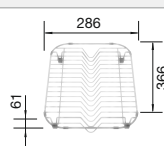

Plate stack

220381