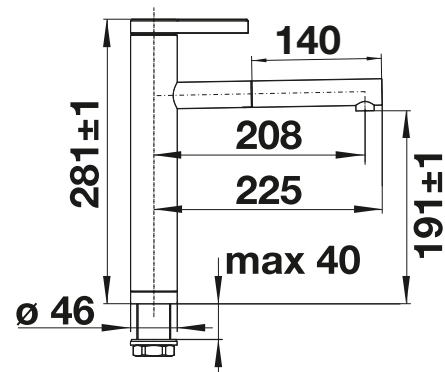

Technical Drawing

Flowrate 11.5 l

Scope of supply

- Spout can be swivelled by 130°
- Ø 35 mm tap hole required
- With ceramic disk cartridge
- Metal-sheathed spray hose
- Flexible connection pipes with a length of 450 mm and 3/8" nut for particularly easy and secure installation
- Patented jet regulator for markedly reduced scaling
- Stabilisation plate to increase the stability of the tap when fitted in stainless steel sinks
- With non-return valve and thus guaranteed against reflux in accordance with EN 1717
- LGA approved
- DVGW approved

Suggested optional accessories

Dirt filter for corner valve

128 434

Spray hose guide for kitchen mixer taps

511 920

Recommendation soap dispenser

BLANCO PIONA Soap dispenser

see page 277

Recommendation pop-up

Pop-up control

see page 320