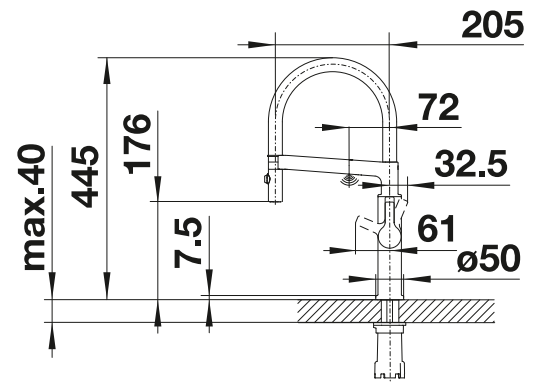

BLANCO SOLENTA-S Senso Lever right

- Semi-professional design and elevated user convenience
- Manual or hands-free Start-Stop mode with sensor technology
- Near field sensor detection in hose arm avoids unintended activation
- High-quality stainless steel hose cover for more stability, ease of movement and cleaning
- Pull-down with dual spray function and magnetic holder: easy switch from aerated stream to powerful rinse spray
- PVD steel - easy to clean, stain and wear resistant

Extendable spray

Senso

Power supply required

PVD		
	PVD steel	522.407
Metallic surface		
	chrome	522.406

Technical Drawing

Flowrate 6.9 l

Scope of supply

- Prepared for connection to 230V with mains unit
- 140° swivel spout for greater reach
- Ø 35mm tap hole required
- With ceramic disk cartridge
- Metal-sheathed spray hose
- Flexible connection pipes with a length of 450 mm and 3/8" nut for particularly easy and secure installation
- Patented jet regulator for markedly reduced scaling
- Stabilising plate to increase the stability of the tap when fitted in stainless steel sinks
- With non-return valve and thus guaranteed against reflux in accordance with EN 1717
- LGA approved
- DVGW approved

Mixer taps

Suggested optional accessories

Dirt filter for corner valve

128434

Recommendation soap dispenser

BLANCO LATO Soap dispenser

see page 278