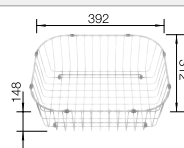

218313

Plastic chopping board in white

217611

Crockery basket Stainless Steel

220573

BLANCO UNIT with BLANCO TIPO XL 6 S

BLANCO DARAS

see page 276