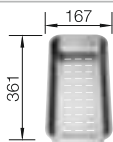

Suggested optional accessories

Multifunctional colander

223 077