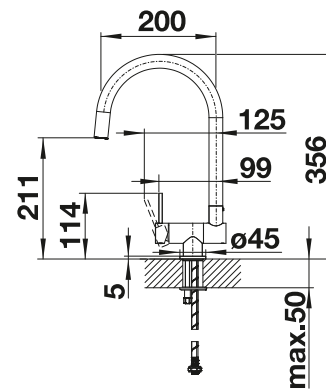

Technical Drawing