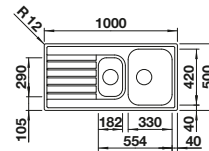

Scope of supply	Without drain remote control
waste kit with space-saving pipe, 2 x 3 ½" basket strainer	

Stainless steel
sinks

Suggested optional accessories			BLANCO UNIT with BLANCO LIVIT II 6 S	
 260 530	 197 307	 392 312 148		
Solid beech chopping board 218313	Stainless Steel colander 240729	Crockery basket Stainless Steel 220573	BLANCO KANO-S see page 266	BLANCO SINGOLO XL see page 301