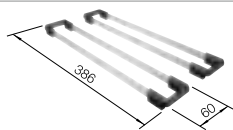

reddot award 2017
winner

600 mm
cabinet size

Installation from above

Scope of supply		
	black	with drain remote control, with accessories
		526 339

Scope of supply

InFino drain system
with remote control

Technical Drawing