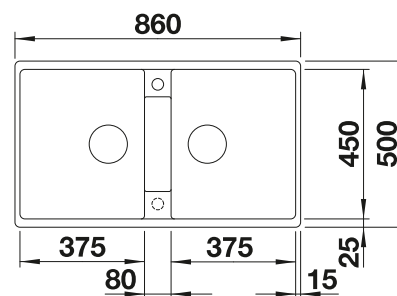

Technical Drawing

○ Pre-drilled holes for tapping or drilling
Bowl depth 190/190 mm

Suggested optional accessories

218313

217611

223297

BLANCO UNIT with BLANCO ZIA 9

see page 269

see page 299