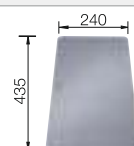

Bowl depth 200 mm
Cut-out radius: 20 mm

Suggested optional accessories

Ash compound chopping board

230 700

Drainer

230 734

Silver-coloured safety glass cutting board

227 697