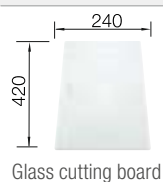

Suggested optional accessories

Glass cutting board

225333