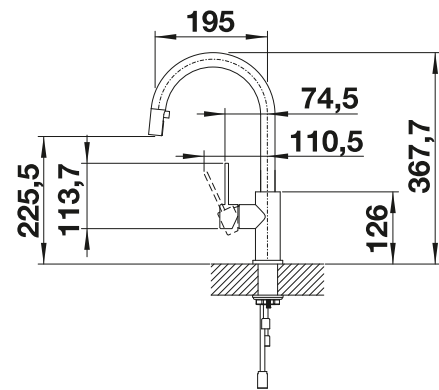

BLANCO CANDOR-S

- High-quality design in solid stainless steel, brushed finish
- Clear mixer tap design for modern kitchens
- High arched outlet for easy filling of pots and vases
- Concealed pull-out handspray
- More freedom of movement with installations against a wall thanks to the control lever with vertical neutral position
- Energy-saving: basic setting of the control lever to cold start

Extendable spray

Metallic surface		
	stainless steel	523 121

Scope of supply	
- 190° swivel spout for greater reach - Ø 35 mm tap hole required - With ceramic disk cartridge - Nylon-sheathed spray hose - Flexible connector pipes, 450 mm long and 3/8" nut for particularly easy and safe installation - Patented jet regulator for markedly reduced scaling - Stabilisation plate to increase the stability of the tap when fitted in stainless steel sinks	- With non-return valve and thus guaranteed against reflux in accordance with EN 1717 - LGA approved - DVGW approved

Technical Drawing