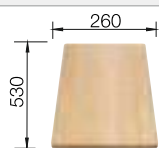

or

waste kit with space-saving pipe, 2 x 3 1/2" basket strainer

Technical Drawing

○ Pre-drilled holes for tapping or drilling
Bowl depth 190/145 mm

Suggested optional accessories

Solid beech chopping board