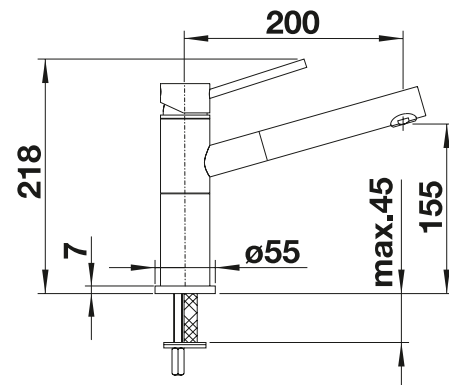

Technical Drawing

Flowrate 8.43 l

Scope of supply

- Spout can be swivelled by 128°
- Ø 35 mm tap hole required
- With ceramic disk cartridge
- Metal-sheathed spray hose
- Flexible 450 mm connector pipes and 3/8" nut for particularly easy and secure installation
- Patented jet regulator for markedly reduced scaling
- Stabilisation plate to increase the stability of the tap when fitted in stainless steel sinks
- With non-return valve and thus guaranteed against reflux in accordance with EN 1717
- LGA approved
- DVGW approved

Mixer taps

Suggested optional accessories

Dirt filter for corner valve

128 434

Spray hose guide for kitchen mixer taps

511 920

Recommendation soap dispenser

BLANCO LATO Soap dispenser

see page 278