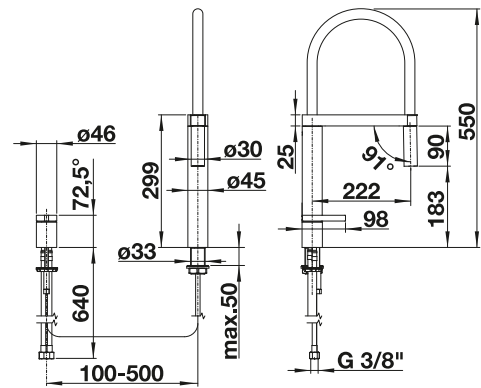

BLANCO CULINA-S Duo

- Semi-Pro mixer tap in iconic design
- Separate control element to position freely
- Comfortable docking of the hose with a precise magnetic holder
- Spray in high quality metal

Focus Open 2014
Special Mention

Extendable spray

Metallic surface		
	chrome	519782
	stainless steel satin matt	519784

Technical Drawing

Flowrate 9.48 l

Scope of supply

- 360° swivel spout for greater reach
- Ø 35 mm tap holes required
- With ceramic disk cartridge
- Metal sheathed spray-hose
- Flexible connection pipes with a length of 640 mm and 3/8" nut for particularly easy and secure installation
- Stabilisation plate to increase the stability of the tap when fitted in stainless steel sinks
- With non-return valve and thus guaranteed against reflux in accordance with EN 1717
- LGA approved
- DVGW approved

Mixer taps

Suggested optional accessories

Dirt filter for corner valve

128434

Recommendation soap dispenser

BLANCO PIONA Soap dispenser

see page 277

Recommendation pop-up

Pop-up control

see page 320