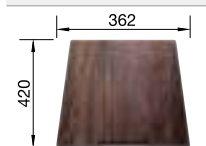

Suggested optional accessories

Wooden chopping board

223 074