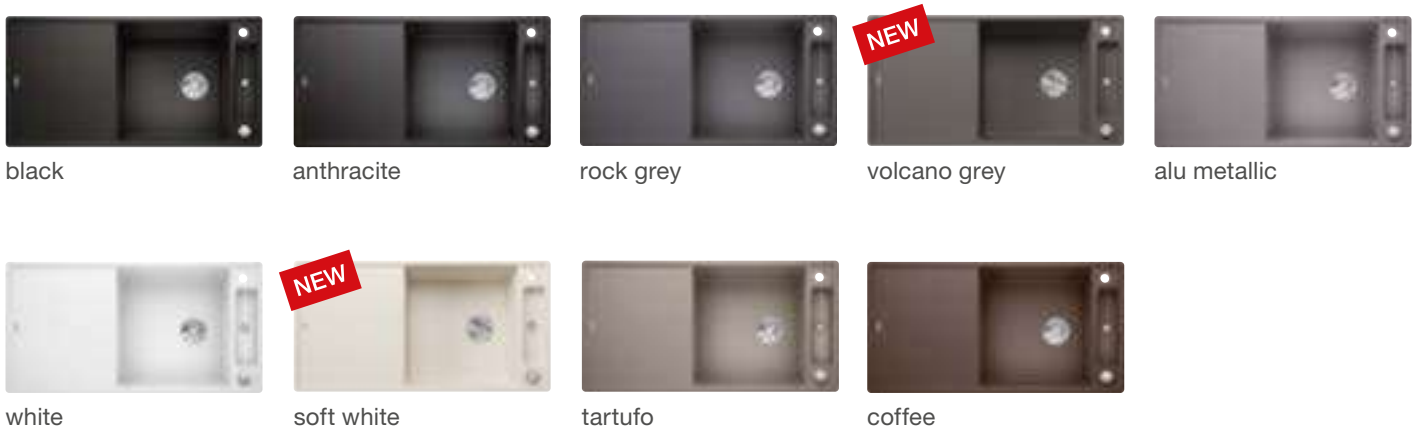

black

anthracite

rock grey

volcano grey

alu metallic

white

soft white

tartufo

coffee