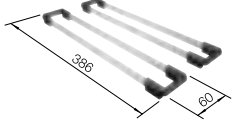

2 x ETAGON rails

Suggested optional accessories

 280 424 Bamboo chopping board 239 449	 187 367 Multifunctional colander 231 396	 382 432 Drainer 230 734

BLANCO UNIT with BLANCO ETAGON-IF/A

 BLANCO drink.filter EVOL-S Pro see page 210	 BLANCO SELECT II XL 60/3 see page 289