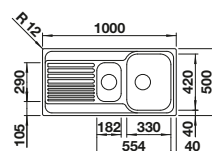

Scope of supply

Without drain remote control

waste kit with space-saving pipe, 2 x 3 ½" basket strainer

Stainless steel
sinks