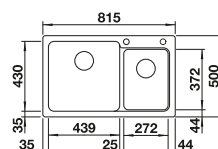

Scope of supply

Without drain remote control

waste kit with space-saving pipe, 2 x 3 1/2" basket strainer