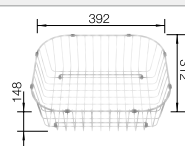

Suggested optional accessories

Solid beech chopping board

218313

Crockery basket Stainless Steel

220573

Plastic chopping board in white

217611

BLANCO UNIT with BLANCO LIVIT II 6 S