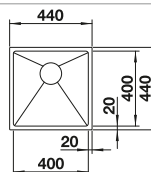

Scope of supply

Without drain remote control

waste kit is not included in the scope of supply

Installation note:

Please order waste kit separately.

BLANCO QUATRUS R15-IU - production on demand, minimum order quantity to be checked with BLANCO.