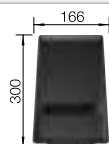

Technical Drawing

R10

Plastic sorting basket with lid

plastic sorting bin with lid in anthracite, waste kit with space-saving pipe, 3 1/2" and 1 1/2" InFino basket strainer with drain remote control (rotary switch) for the main bowl