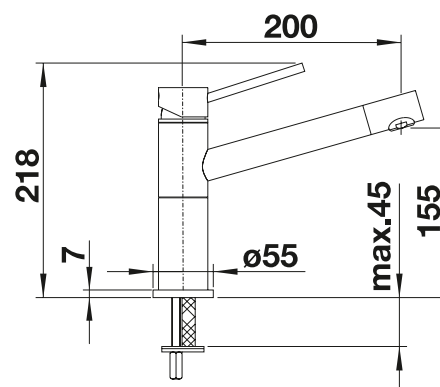

Technical Drawing

Flowrate 14.7 l

Scope of supply

- 360° swivel spout for greater reach
- Ø 35 mm tap hole required
- With ceramic disk cartridge
- Flexible 450 mm connector pipes and 3/8" nut for particularly easy and secure installation
- Patented jet regulator for markedly reduced scaling
- Stabilisation plate to increase the stability of the tap when fitted in stainless steel sinks
- LGA approved
- DVGW approved

Mixer taps

Suggested optional accessories

Dirt filter for corner valve

128 434

Jet regulator set for high-pressure mixer taps

521 746

Recommendation soap dispenser

BLANCO LATO Soap dispenser

see page 278