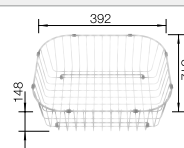

Suggested optional accessories

Solid beech chopping board

218313

Plastic chopping board in white

217611

Crockery basket Stainless Steel

220573

BLANCO UNIT with BLANCO DINAS 8