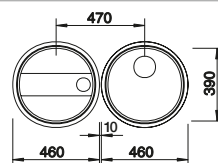

Scope of supply

Without drain remote control

waste kit with space-saving pipe, 3 1/2" basket strainer, drainer (different brush results on the drainer (lengthways) and in the bowl (round) for technical reasons), seal

Installation note:

Undermount installation without overhang, required cut-out Ø 424 mm.

Different brushing direction for drainer (lengthways) and bowl (circular) due to production.