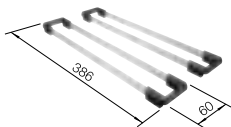

Technical Drawing

R20

2 x ETAGON rails

2 x ETAGON rails in stainless steel, waste kit with space-saving pipe, 3 1/2" InFino basket strainer, fixing kit