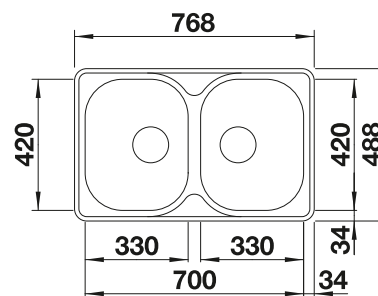

Technical Drawing

Bowl depth 165/165 mm

Bowls stainless steel

Suggested optional accessories

220573

230734

BLANCO UNIT with BLANCO LANTOS 8-IF Compact

see page 266

see page 296