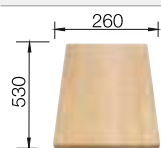

Suggested optional accessories

Solid beech chopping board

218313

Plastic chopping board in white

217611

Crockery basket Stainless Steel

220573

BLANCO UNIT with BLANCO DINAS 8