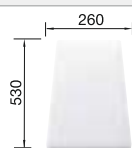

○ Pre-drilled holes for tapping or drilling
Bowl depth 190/25 mm

Suggested optional accessories

Solid beech chopping board

218313

Plastic chopping board in white

217611

Corner caddy

235866