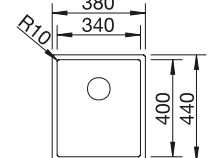

Note: Installing a kitchen mixer tap, drain remote control or soap dispenser in laminate worktops requires a flexible sealing tape, item no. 120 055.

Scope of supply **InFino drain system without remote control**

waste kit with space saving pipe, 3 1/2" InFino basket strainer, fixing kit