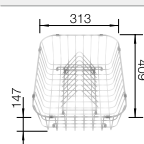

Suggested optional accessories

Crockery basket with plate stack

507 829