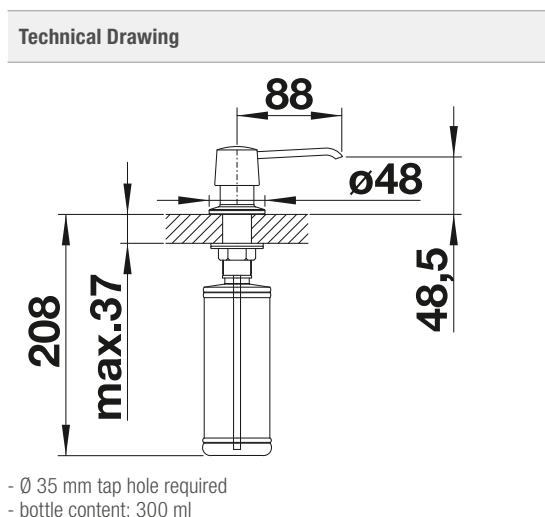

Metallic surface		
	chrome	524 290

BLANCO YANO

- Modern design goes perfectly with many different BLANCO mixer taps
- Practical accessory for daily life
- Easy refill from above

Metallic surface		
	chrome	524 256