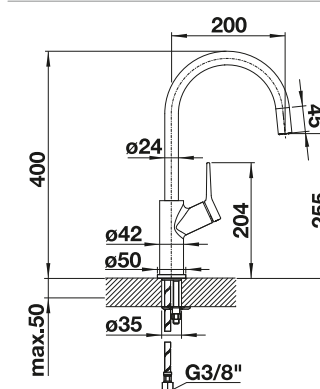

Technical Drawing

Flowrate 11.85 l

BLANCO JURENA-S

- Distinctive design
- Innovative concept with concealed pull-out handspray
- High outlet for easy filling of pots and vases
- High positioned, ergonomic control lever