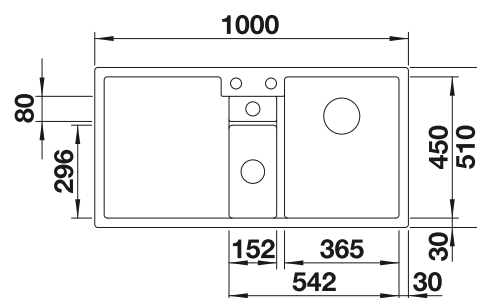

Bowl depth 190/155/45 mm

Suggested optional accessories

Chopping board

235844

BLANCO UNIT with BLANCO COLLECTIS 6 S

BLANCO LINUS-S

see page 251

BLANCO SELECT II 60/3 Orga