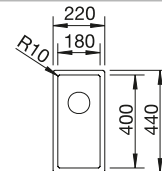

Installing a kitchen mixer tap, drain remote control or soap dispenser in laminate worktops requires a flexible sealing tape, item no. 120 055.

Note: Installing a kitchen mixer tap, drain remote control or soap dispenser in laminate worktops requires a flexible sealing tape, item no. 120 055.

Scope of supply	InFino drain system without remote control
waste kit* with space saving pipe, 3 1/2" InFino basket strainer, fixing kit	

Suggested optional accessories

 240 420 Glass cutting board 225333	 200 100 420 Colander stainless steel 219649	 460 425 Foldable Grid 238482

BLANCO UNIT with BLANCO CLARON-IF

 BLANCO drink.filter EVOL-S Pro see page 210	 BLANCO SOLON-IF see page 300