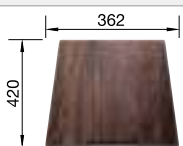

Suggested optional accessories

Wooden chopping board

223 074