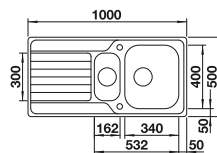

BLANCO DINAS

Stainless steel

- Harmonious, timeless design
- Roomy bowl plus half bowl
- Spacious draining area
- Can be installed reversibly
- 3 ½" basket strainer
- With remote control

cabinet size mm	600	600
BLANCO DINAS	6 S	XL 6 S
Installation from above 		
	reversible	reversible
 brushed finish	523 379	524 255
Bowl depth	195/145 mm	195 mm