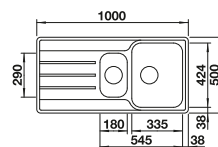

Scope of supply

Without drain remote control

waste kit with space-saving pipe, 2 x 3 1/2" basket strainer

Stainless steel
sinks