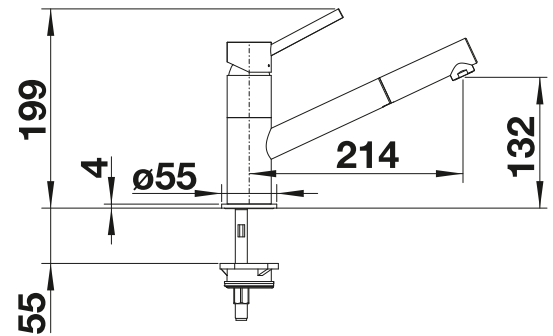

Technical Drawing

Flowrate 11.3 l

Scope of supply

- Spout can be swivelled by 120°
- Nylon-sheathed spray hose
- Ø 35 mm tap hole required
- With ceramic disk cartridge
- Flexible 350 mm connector pipes and 3/8" nut for particularly easy and secure installation
- Patented jet regulator for markedly reduced scaling
- Stabilisation plate to increase the stability of the tap when fitted in stainless steel sinks
- With non-return valve and thus guaranteed against reflux in accordance with EN 1717

Mixer taps

Suggested optional accessories

Dirt filter for corner valve

128 434

Jet regulator set for high-pressure mixer taps

521 746

Spray hose guide for kitchen mixer taps

511 920

Recommendation soap dispenser

BLANCO LATO Soap dispenser

see page 278