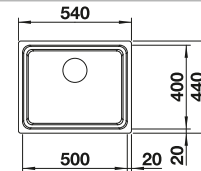

Scope of supply InFino drain system without remote control

2 x ETAGON rails in stainless steel, waste kit with space-saving pipe, 3 1/2" InFino basket strainer, fixing kit