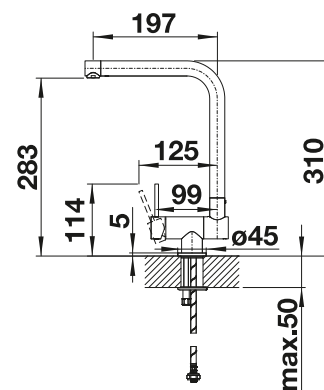

Technical Drawing