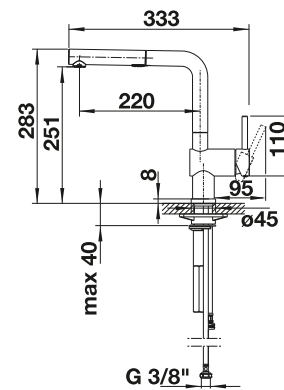

Technical Drawing

Flowrate 8.34 l

Scope of supply

- Single-lever mixer tap
- 140° swivel spout for greater reach
- Ø 35 mm tap hole required
- With ceramic disk cartridge
- Metal-sheathed spray hose
- Flexible connector pipes, 450 mm long and 3/8" nut for particularly easy installation
- Patented jet regulator for markedly reduced scaling
- Stabilisation plate to increase the stability of the tap when fitted in stainless steel sinks
- With non-return valve and thus guaranteed against reflux in accordance with EN 1717
- LGA approved
- DVGW approved

Mixer taps

Suggested optional accessories

Dirt filter for corner valve

128 434

Spray hose guide for kitchen mixer taps

511 920

Recommendation soap dispenser

BLANCO LATO Soap dispenser

see page 278