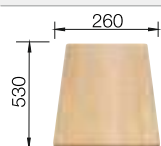

Suggested optional accessories

Solid beech chopping board

218313

Crockery basket Stainless Steel

220573

Plastic chopping board in white

217611

BLANCO UNIT with BLANCO LIVIT II 6 S