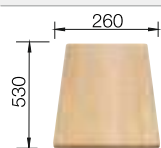

Suggested optional accessories

Solid beech chopping board

218313