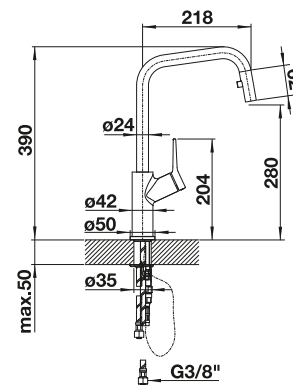

Technical Drawing

Flowrate 9.14 l

BLANCO JURENA

- Distinctive design
- High outlet for easy filling of pots and vases
- High positioned, ergonomic control lever

Solid spout

Metallic surface		
	chrome	520764