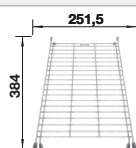

Suggested optional accessories

Floating grid

234795