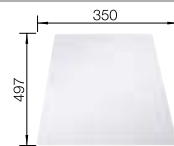

Glass cutting board white