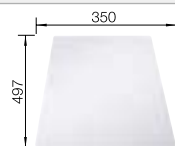

Glass cutting board white

ash compound bridging chopping board, waste kit with space-saving pipe, 3 1/2" InFino basket strainer with drain remote control (rotary switch)

or

glass cutting board, waste kit with space-saving pipe, 3 1/2" InFino basket strainer with drain remote control (rotary switch)