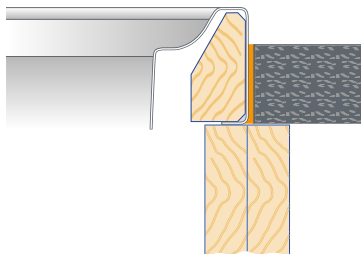

In-between module

In-between modules replace the worktop over a defined width. The module is placed on the sink cabinet and secured by screws. Depending on the planning situation, the worktop material is placed to the right and left and a layer of sealant applied.