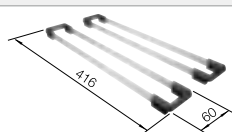

Suggested optional accessories

Top rails

235906