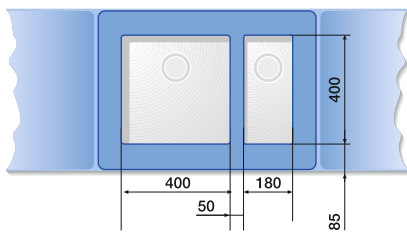

ANDANO 400-U + ANDANO 180-U +
Bowl connection 225 088

80 cm cabinet