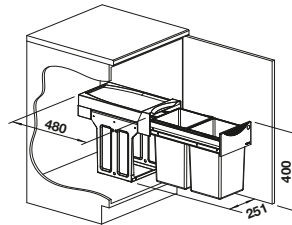

- Large waste volume despite compact dimensions
- Can be flexibly positioned in the base cabinet
- Easy to install on the floor using just four screws
- Extremely sturdy thanks to the U-shaped steel sheet profile
- The bins can be easily removed by lifting upwards, thanks to the comfortable full extension
- Functional design made of high-quality plastic

cabinet size mm	300
BLANCO BOTTON II 30/2	
	526376
Volume	30 l
	<table border="1" style="margin-left: auto; margin-right: auto;"> <tr><td style="text-align: center;">15l</td></tr> <tr><td style="text-align: center;">15l</td></tr> </table>