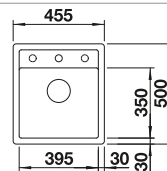

Scope of supply	With drain remote control
waste kit with space-saving pipe, 3 1/2" basket strainer with drain remote control (rotary switch)	

Suggested optional accessories			BLANCO UNIT with BLANCO DALAGO 45-F	
Corner caddy	Crockery basket	Drainer	BLANCO ALTA-S Compact	BLANCO SELECT II 45/2
235 866	514 238	230 734	see page 235	see page 292