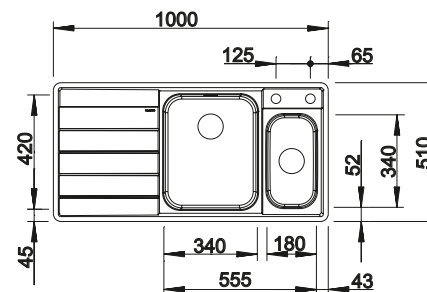

Bowl depth 190/130 mm

Stainless steel sinks

Suggested optional accessories

225 469

225 331

507 829

BLANCO UNIT with BLANCO AXIS III 6 S-IF

see page 227

see page 288