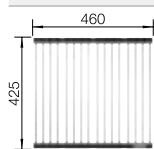

- Can be placed on the drainer, over the bowl or on the worktop
- Extends the versatility of the sink centre, e.g. for draining washed items or filling up pots
- Variable positioning on the drainer, in the bowl or outside the sink
- Easy to stow away thanks to the practical folding function

For sinks and bowls with a bowl width of 400 mm

238 482