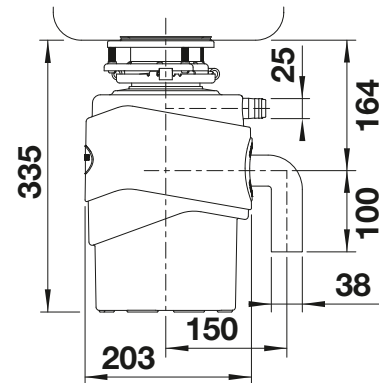

Power supply required 

AC induction motor		Power plug type	
	1 HP/ 230 V/ 50 Hz/ 12 A	E+F	526 648
	1 HP/ 230 V/ 50 Hz/ 12 A	G	456 440

Technical Drawing

3 1/2" sink outlet required
 Product weight: 11 kg
 Non-detachable 90 cm power cord
 Reset-button on bottom of the FWD (note accessibility)