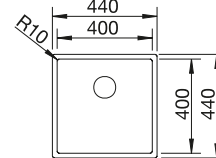

Note: Installing a kitchen mixer tap, drain remote control or soap dispenser in laminate worktops requires a flexible sealing tape, item no. 120 055.