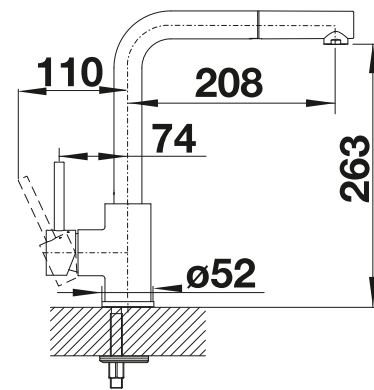

Technical Drawing

Flowrate 10.2 l

Scope of supply

- Single-lever mixer tap
- 360° swivel spout for greater reach
- Ø 35 mm tap hole required
- With ceramic disk cartridge
- Nylon-sheathed spray hose
- Flexible connector pipes, 350 mm long and 3/8" nut for particularly easy installation
- Serially with non-return valve and thus guaranteed against reflux in accordance with EN 1717
- LGA approved
- DVGW approved

Mixer taps

Suggested optional accessories

Dirt filter for corner valve

128 434

Jet regulator set for high-pressure mixer taps

521 746

Spray hose guide for kitchen mixer taps

511 920

Recommendation soap dispenser

BLANCO LATO Soap dispenser

see page 278