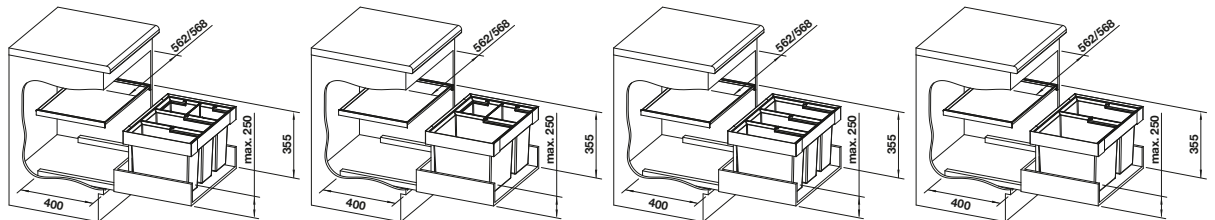

- Wide range of models for all standard sink cabinets with one drawer
- Diverse waste separation and storage options through flexible bin combinations
- High stability and clean through frame solution with hanging bins
- Simple installation without marking or pre-drilling
- The included pull-out system cover can be used as a practical storage area
- Modern design with high-quality aluminium
- All parts are easy to clean thanks to the generous and smooth surfaces
- Optional accessories enhance the system to create an individual solution

reddot award 2017
winner

cabinet size mm	600	600	600	600
BLANCO FLEXON II	60/4	XL 60/3	60/3	60/2
	521 474	521 473	521 472	521 471

Volume	42 l	46 l	45 l	49 l