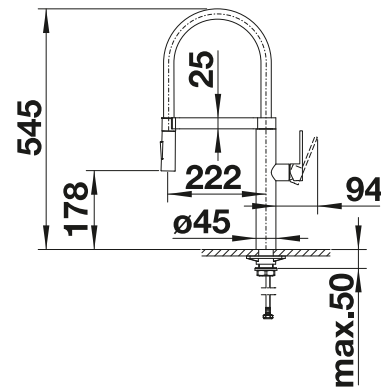

BLANCO CULINA-S

- Exciting design with special visual focus
- Delicate stainless steel spring enables freedom of movement down to the bowl area
- Comfortable docking of the hose with a precise magnet holder
- Two jet types – spray function with de-scaling nozzles
- Pleasant bundled spray jet

reddot design award
winner 2011

Pull-out dual spray

Extendable spray

Metallic surface		
	chrome	517 597
	stainless steel finish	517 598

Technical Drawing

Flowrate 8.5 l

Scope of supply

- 360° swivel spout for greater reach
- Ø 35 mm tap hole required
- With ceramic disk cartridge
- Metal sheathed spray-hose
- Flexible connection pipes with a length of 450 mm and 3/8" nut for particularly easy and secure installation
- Stabilisation plate to increase the stability of the tap when fitted in stainless steel sinks
- With non-return valve and thus guaranteed against reflux in accordance with EN 1717
- LGA approved
- DVGW approved

Suggested optional accessories

Dirt filter for corner valve

128 434

Recommendation soap dispenser

BLANCO PIONA Soap dispenser

see page 277