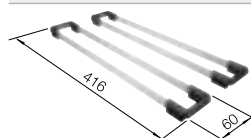

Recommended for BLANCO SUBLINE and PLEON SILGRANIT and also for ANDANO, SUPRA, CLARON, FLOW, ZEROX and CRONOS-IF

235 906