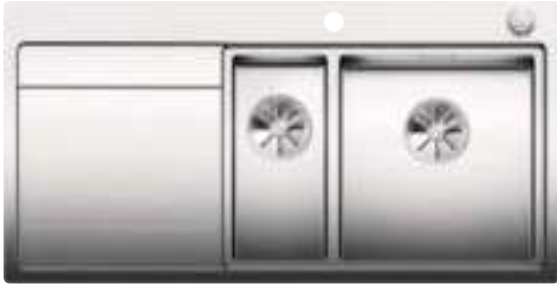

BLANCO UNIT with BLANCO DIVON II 8 S-IF

BLANCO LINEE-S

see page 227

BLANCO FLEXON II Low 80/3

see page 296

BLANCO DIVON II 6 S-IF

Stainless steel

- Beautifully shaped sink with an irresistible overall appearance
- Perfectly matched geometries and areas
- Straight lined bowls with an elegant 10 mm corner radius
- Large bowl capacity and fully utilisable base
- Product line meets the requirements for almost any planning situation
- High-quality features with covered C-overflow and InFino drain system – gracefully integrated and easy-care
- Practical accessory: multifunctional colander (adequate for the main bowl) within scope of supply