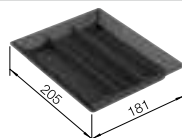

Suggested optional accessories

BLANCO SELECT Clip

521 300

Universal box - to hang in the 8-l, 15-l or 19-l bin

229 342

AktivBio-Cover for 8l-Bin

524 220

BLANCO MOVEX