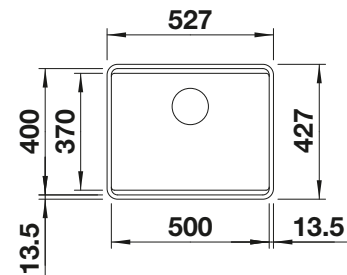

Bowl depth 200 mm

Note:

For worktop thicknesses of 15 mm and over, a space for the overflow must be cut out on the underside.

Model-related detailed dimensions and drawings can be found with the cut-out information online at www.blanco.com.

Suggested optional accessories

Ash compound chopping board

230 700

Drainer

230 734

Silver-coloured safety glass cutting board

227 697

BLANCO UNIT with BLANCO ETAGON 500-F

BLANCO CULINA-S

see page 225

BLANCO SELECT II 60/3 Orga

see page 288