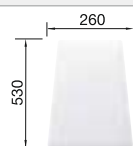

Suggested optional accessories

Solid beech chopping board

218313

Crockery basket Stainless Steel

220573

Plastic chopping board in white

217611

BLANCO UNIT with BLANCO LIVIT II 6 S