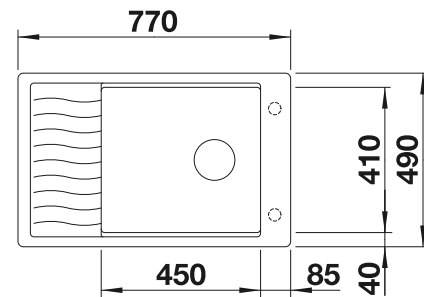

○ Pre-drilled holes for tapping or drilling
Bowl depth 190 mm

Suggested optional accessories

227 689

223 297

507 829

BLANCO UNIT with BLANCO ELON XL 6 S-F

see page 244

see page 288