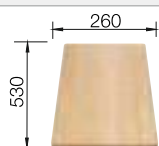

Suggested optional accessories

Solid beech chopping board

218313