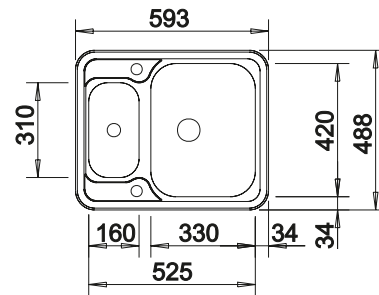

Technical Drawing

Bowl depth 160/130 mm

Bowls stainless steel

Suggested optional accessories

220573

230734

BLANCO UNIT with BLANCO LANTOS 6-IF

see page 266

see page 289