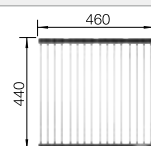

Stainless steel sinks

Suggested optional accessories

Cutting board

230970

Multifunctional colander

231396

Foldable Grid

238483