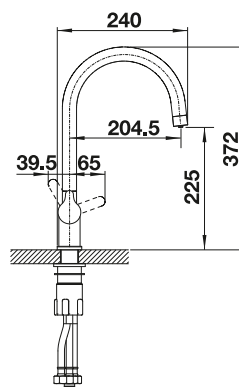

Technical Drawing

Scope of supply

- 360° swivel spout for greater reach
- Ø 35 mm tap hole required
- Valve and cartridge with ceramic seals
- Flexible connection pipes with a length of 450 mm and 3/8" swivel nut for particularly easy and secure installation
- Patented jet regulator for markedly reduced scaling
- Stabilisation plate to increase the stability of the tap when fitting in stainless steel sinks
- LGA approved
- Filter system not included.

Suggested optional accessories

BLANCO Drink Filter Set Soft L

527 453

NEW

Dirt filter for corner valve

128 434

Recommendation soap dispenser

BLANCO LATO Soap dispenser

see page 278