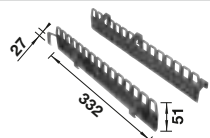

Suggested optional accessories

BLANCO SELECT Clip

521 300