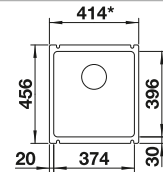

Cut-out radius: 15 mm

Note: minimum worktop thickness 25 mm. Please follow the assembly instructions.

* If necessary, cut out wall units.

Scope of supply	InFino drain system without remote control	
waste kit with space-saving pipe, 3 1/2" and 1 1/2" InFino basket strainer, fixing kit	waste kit with space-saving pipe, 3 1/2" InFino basket strainer, fixing kit	waste kit with space-saving pipe, 3 1/2" InFino basket strainer, fixing kit

Suggested optional accessories			BLANCO UNIT with BLANCO SUBLINE-U	
 Solid beech chopping board 514544	 Stainless steel colander folded 514542	 Drainer 230 734	 BLANCO SONEA-S Flexo see page 231	 BLANCO SOLON-IF see page 300