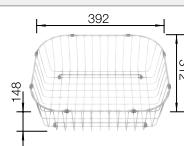

Crockery basket Stainless Steel

220573