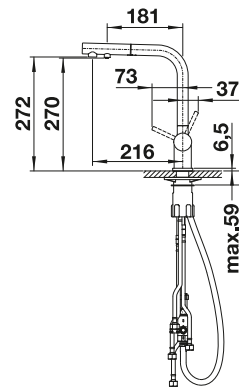

Technical Drawing

Scope of supply

- 180° swivel spout for greater reach
- Ø 35 mm tap hole required
- With ceramic disk cartridge
- Flexible connector pipes, 450 mm long and 3/8" nut for particularly easy and safe installation
- Patented jet regulator for markedly reduced scaling
- Stabilisation plate to increase the stability of the tap when fitted in stainless steel sinks
- With non-return valve and thus guaranteed against reflux in accordance with EN 1717
- Planned for LGA certificate
- Planned for DVGW certificate
- Filter system not included.

Recommendation soap dispenser

BLANCO LATO Soap dispenser

see page 278