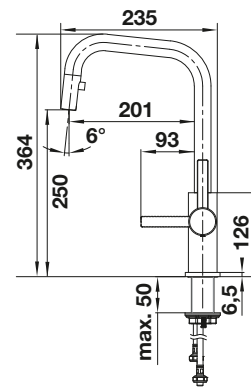

Technical Drawing