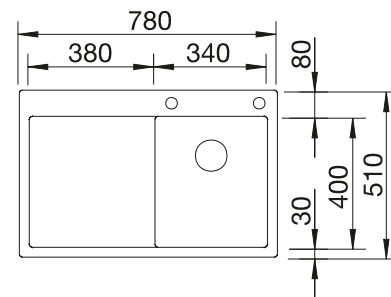

Technical Drawing

R10

Bowl depth 190 mm

No additional drill holes may be made.

If using a soap dispenser, the drain remote control must be replaced by the soap dispenser and the InFino drain system with remote control replaced by an InFino manual drain system without remote control.

Stainless steel sinks

Suggested optional accessories

225333

219649

235906

BLANCO UNIT with BLANCO CLARON 4 S-IF

see page 226

see page 300