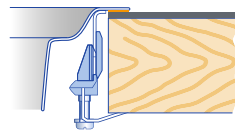

Stainless steel: Installation from above, flat lay-on