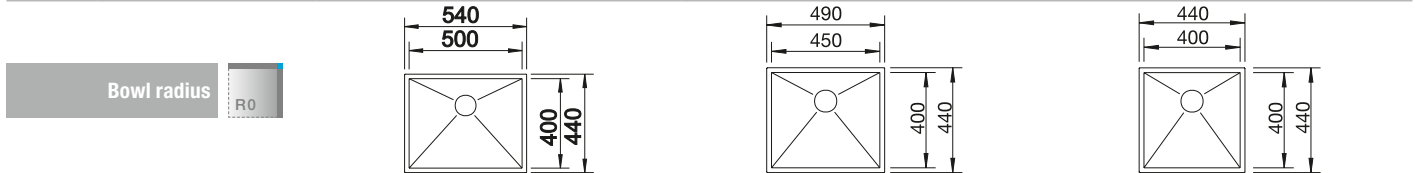

Scope of supply **InFino drain system without remote control**

waste kit* with space saving pipe, 3 1/2" InFino basket strainer, fixing kit

Installation note:

Note: also available as a flushmount version.

* Scope of supply note:

a retrofit set is required for undermount models without a tap ledge if using a drain remote control with pop-up.

Recommended: item no. 232 459

Installing a kitchen mixer tap, drain remote control or soap dispenser in laminate worktops requires a flexible sealing tape, item no. 120 055.

Suggested optional accessories			BLANCO UNIT with BLANCO ZEROX-U	
 362 420	 200 100 420	 361 414		
Wooden chopping board 223 074	Colander stainless steel 219 649	Lay-on drainer 223 067	BLANCO LINEE-S see page 227	BLANCO SELECT II 60/3 see page 289