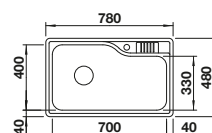

Scope of supply

Without drain remote control

seal, waste kit is not included in the scope of supply

Installation note:

Please order waste kit 240 541 separately.

Production on demand, minimum order quantity to be checked with BLANCO.