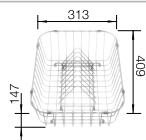

Suggested optional accessories

Crockery basket with plate stack

507 829