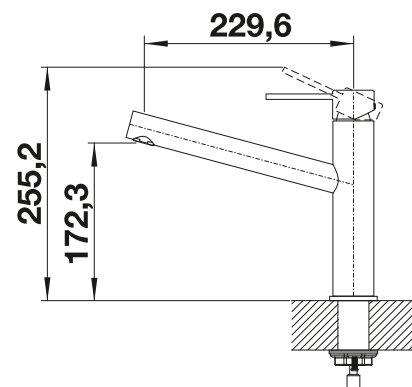

Technical Drawing