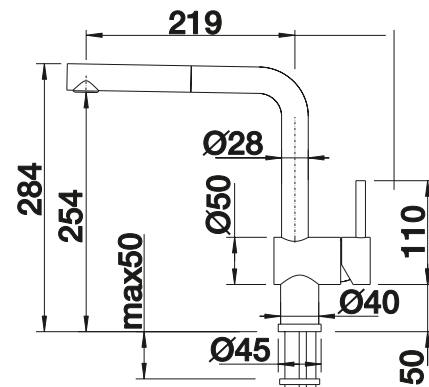

Technical Drawing

Flowrate 10.5 l

Scope of supply

- Single-lever mixer tap
- 140° swivel spout for greater reach
- Ø 35 mm tap hole required
- With ceramic disk cartridge
- Metal-sheathed spray hose
- Flexible connector pipes, 450 mm long and 3/8" nut for particularly easy installation
- Patented jet regulator for markedly reduced scaling
- Stabilisation plate to increase the stability of the tap when fitted in stainless steel sinks
- With non-return valve and thus guaranteed against reflux in accordance with EN 1717
- LGA approved
- DVGW approved

Suggested optional accessories

Dirt filter for corner valve

128 434

Jet regulator set for high-pressure mixer taps

521 746

Spray hose guide for kitchen mixer taps

511 920

Recommendation soap dispenser

BLANCO LATO Soap dispenser

see page 278