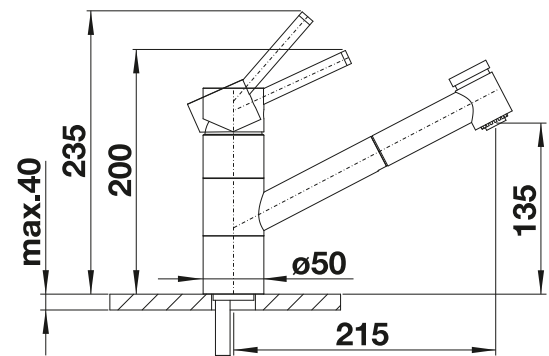

Technical Drawing

Flowrate 9.1 l

Scope of supply

- Spout can be swivelled by 120°
- Ø 35 mm tap hole required
- With ceramic disk cartridge
- Metal-sheathed spray hose
- Flexible connection pipes with a length of 450 mm and 3/8" nut for particularly easy and secure installation
- Patented jet regulator for markedly reduced scaling
- Stabilisation plate to increase the stability of the tap when fitted in stainless steel sinks
- With non-return valve and thus guaranteed against reflux in accordance with EN 1717
- LGA approved
- DVGW approved

Suggested optional accessories

Dirt filter for corner valve

128 434

Spray hose guide for kitchen mixer taps

511 920

Recommendation soap dispenser

BLANCO LATO Soap dispenser

see page 278