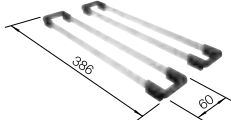

Technical Drawing

2 x ETAGON rails

2 x ETAGON rails in stainless steel, waste kit with space-saving pipe, 3 1/2" InFino basket strainer