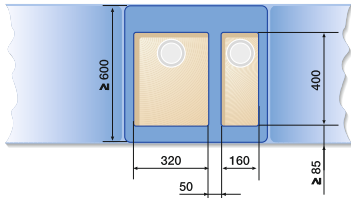

UNDERMOUNT BOWLS.

Planning examples: Individual planning and combination of the various main and additional bowls.

SILGRANIT

60 cm cabinet