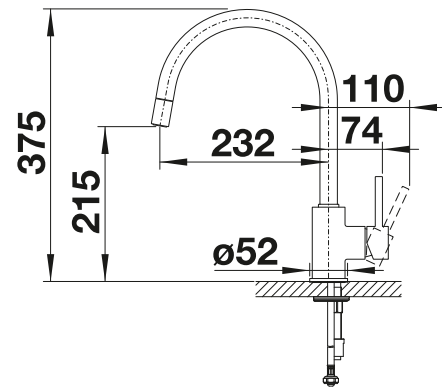

BLANCO MIDA-S XL

- Gently rounded spout on a slender body
- For the easy filling of tall pots and vases
- Especially suitable for compact sinks
- Enlarged working radius thanks to the 360° swivel spout
- Pull-downspray hose for added reach

Extendable spray

Metallic surface		
	chrome	524 707
Special colours		
	black matt	526 656

Technical Drawing

Production on demand, minimum order quantity to be checked with BLANCO.

Scope of supply

- 360° swivel spout for greater reach
- Ø 35 mm tap hole required
- With ceramic disk cartridge
- Flexible connector pipes, 700 mm long and ½" nut for particularly easy installation
- Nylon-sheathed spray hose
- Patented jet regulator for markedly reduced scaling
- Stabilisation plate to increase the stability of the tap when fitted in stainless steel sinks
- With non-return valve and thus guaranteed against reflux in accordance with EN 1717

Mixer taps

Suggested optional accessories

Dirt filter for corner valve

128 434

Spray hose guide for kitchen mixer taps

511 920