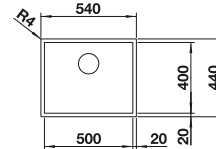

Note: also available as flushmount version.

* Scope of supply note:
a retrofit set is required for undermount models without a tap ledge if using a drain remote control with pop-up.
Recommended: item no. 232 459

Installing a kitchen mixer tap, drain remote control or soap dispenser in laminate worktops requires a flexible sealing tape, item no. 120 055.

Note: also available as a flushmount version.

* Scope of supply note:
a retrofit set is required for undermount models without a tap ledge if using a drain remote control with pop-up.
Recommended: item no. 232 459

Installing a kitchen mixer tap, drain remote control or soap dispenser in laminate worktops requires a flexible sealing tape, item no. 120 055.

Scope of supply waste kit* with space saving pipe, 3 1/2" InFino basket strainer, fixing kit