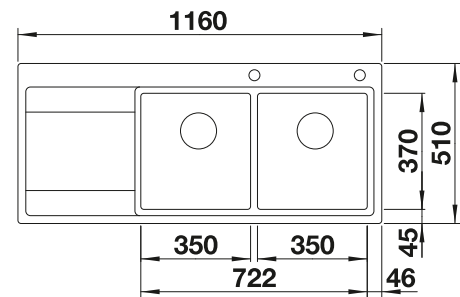

Technical Drawing

Bowl depth 195/195 mm

No additional drill holes may be made.

If using a soap dispenser, the drain remote control must be replaced by the soap dispenser and the InFino drain system with remote control replaced by an InFino manual drain system without remote control.

Please contact us in case of queries – we will be glad to help.

The item number for the InFino manual drain system without remote control is available on request.

Cut-out information for all of the installation processes can be found in our internet download.

Stainless steel sinks

Suggested optional accessories

230970

231396

238483

BLANCO UNIT with BLANCO DIVON II 8 S-IF

see page 227

see page 296