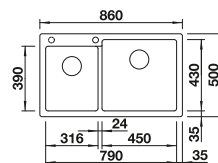

Scope of supply	InFino drain system without remote control
waste kit with space-saving pipe, 2 x 3 1/2" InFino basket strainer	

Suggested optional accessories			BLANCO UNIT with BLANCO PLEON 9	
 260 530	 260 530	 215 215		
Solid beech chopping board 218313	Plastic chopping board in white 217611	Corner caddy 235866	BLANCO LINUS-S see page 251	BLANCO BOTTON II 30/2 see page 299