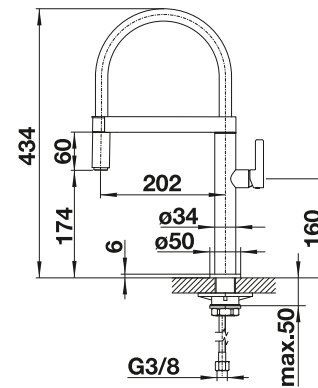

BLANCO CULINA-S Mini

- Exciting design with special visual focus
- Delicate stainless steel spring enables freedom of movement down to the bowl area
- Comfortable docking of the hose with a precise magnetic holder
- Ideal in combination with wall units
- User-friendly single-jet mousseur spray

Extendable spray

Metallic surface		
	chrome	519 843
	stainless steel finish	519 844

Technical Drawing

Flowrate 9.76 l

Scope of supply

- 360° swivel spout for greater reach
- Ø 35 mm tap hole required
- With ceramic disk cartridge
- Metal sheathed spray-hose
- Flexible connection pipes with a length of 450 mm and 3/8" nut for particularly easy and secure installation
- Stabilisation plate to increase the stability of the tap when fitted in stainless steel sinks
- With non-return valve and thus guaranteed against reflux in accordance with EN 1717
- LGA approved
- DVGW approved

Mixer taps

Suggested optional accessories

Dirt filter for corner valve

128 434

Jet regulator set for high-pressure mixer taps

521 746

Recommendation soap dispenser

BLANCO PIONA Soap dispenser

see page 277