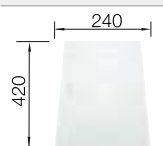

Suggested optional accessories

Glass cutting board

225333