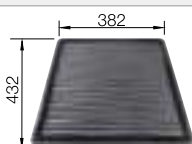

Drainer

230 734