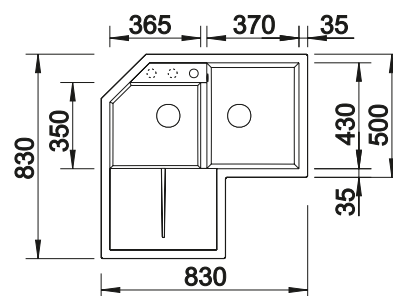

Technical Drawing

○ Pre-drilled holes for tapping or drilling
Bowl depth 190/130 mm
Cut-out by template.

Suggested optional accessories

218313

217611

235866

BLANCO UNIT with BLANCO METRA 9 E

see page 251

see page 300