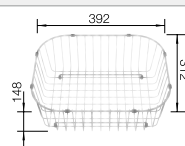

Crockery basket Stainless Steel

220573