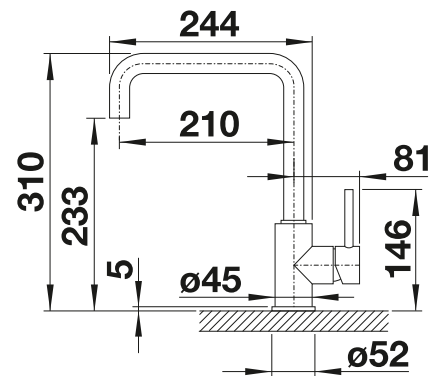

Technical Drawing

Flowrate 15 l

Scope of supply

- Single-lever mixer tap
- 360° swivel spout for greater reach
- Ø 35 mm tap hole required
- With ceramic disk cartridge
- Flexible connector pipes, 350 mm long and 3/8" nut for particularly easy installation
- LGA approved
- DVGW approved

Mixer taps

Suggested optional accessories

Dirt filter for corner valve

128 434

Jet regulator set for high-pressure mixer taps

521 746

Recommendation soap dispenser

BLANCO LATO Soap dispenser

see page 278