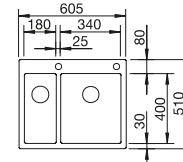

Scope of supply	InFino drain system with remote control
waste kit with space saving pipe, waste connection, 2 x 3 1/2" InFino basket strainer with drain remote control (PushControl) for 1 bowl, fixing kit	waste kit with space saving pipe, waste connection, 2 x 3 1/2" InFino basket strainer with drain remote control (PushControl) for the main bowl, fixing kit

Suggested optional accessories			BLANCO UNIT with BLANCO CLARON-IF/A	
 Glass cutting board 225333	 Colander stainless steel 219649	 Foldable Grid 238482	 BLANCO drink.filter EVOL-S Pro see page 210	 BLANCO SOLON-IF see page 300

Bowls stainless steel