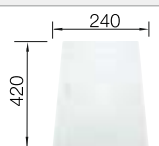

Suggested optional accessories

Glass cutting board

225333