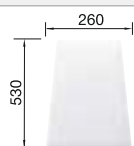

Plastic chopping board in white

217611