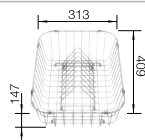

Technical Drawing

○ Pre-drilled holes for tapping or drilling
Bowl depth 190/145 mm

Suggested optional accessories

Multifunctional wire basket

223 297

Crockery basket with plate stack

507 829

CapFlow