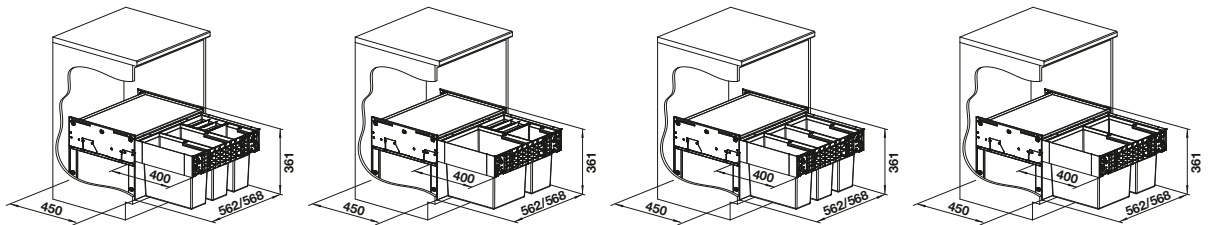

- Complete use of space in the sink cabinet thanks to dimensionally matched solutions, in harmony with the sink and mixer tap
- Wide range of models for all the most common cabinet dimensions
- Diverse and varied waste separation options through flexible bin combinations
- Simple installation without measuring, marking or pre-drilling
- Optional accessories enhance the system to create a custom solution
- Modern design with high-quality aluminium
- All parts are easy to clean thanks to the generous and smooth surfaces

reddot winner 2021

cabinet size mm	600	600	600	600
BLANCO SELECT II	60/4	XL 60/3	60/3	60/2
	526206	526205	526204	526203

Volume	42 l	46 l	45 l	49 l