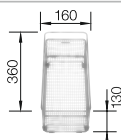

Multifunctional wire basket

223297