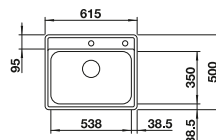

Scope of supply **With drain remote control**

waste kit with space-saving pipe, 3 1/2" basket strainer with drain remote control (rotary switch)