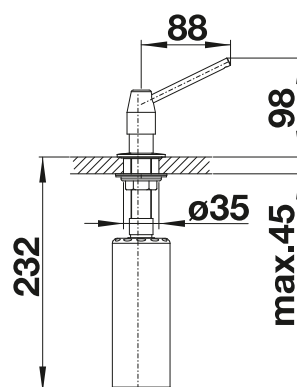

Technical Drawing

- Ø 35 mm tap hole required
- bottle content: 300 ml