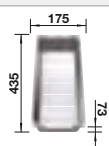

Multifunctional colander

227 689