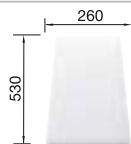

Plastic chopping board in white

217611