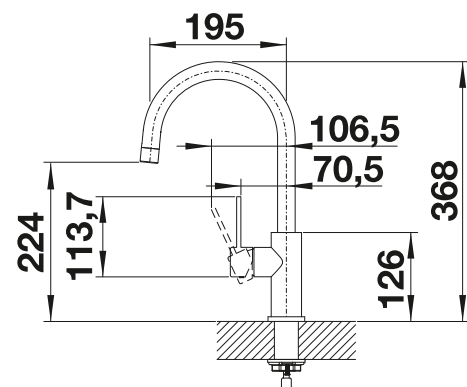

Technical Drawing