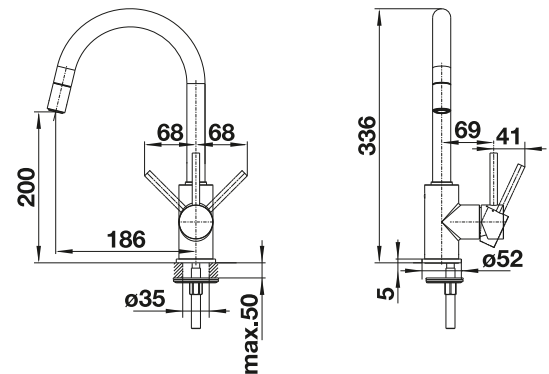

BLANCO MIDA-S

- Gently rounded spout on a slender body
- For the easy filling of tall pots and vases
- Especially suitable for compact sinks
- Enlarged working radius thanks to the 360° swivel spout
- Pull-downspray hose for added reach

Extendable spray

Metallic surface		
	chrome	521 454
SILGRANIT Look		
	black	526 146
	anthracite	521 455
	volcano grey NEW	526 967
	alu metallic	521 456
	white	521 457
	soft white NEW	526 968
	coffee	521 461
Special colours		
	black matt	526 653

Technical Drawing

Flowrate 10 l

Scope of supply

- 360° swivel spout for greater reach
- Ø 35 mm tap hole required
- With ceramic disk cartridge
- Flexible connector pipes, 350 mm long and 3/8" nut for particularly easy installation
- Nylon-sheathed spray hose
- Patented jet regulator for markedly reduced scaling
- Stabilisation plate to increase the stability of the tap when fitted in stainless steel sinks
- With non-return valve and thus guaranteed against reflux in accordance with EN 1717
- LGA approved
- DVGW approved

Suggested optional accessories

Dirt filter for corner valve

128 434

Jet regulator set for high-pressure mixer taps

521 746

Spray hose guide for kitchen mixer taps

511 920

Recommendation soap dispenser

BLANCO LATO Soap dispenser

see page 278