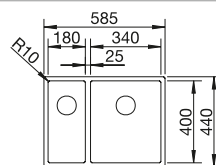

Note: Installing a kitchen mixer tap, drain remote control or soap dispenser in laminate worktops requires a flexible sealing tape, item no. 120 055.