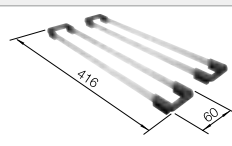

Top rails

235 906