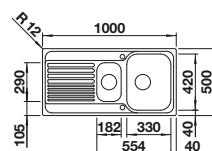

Scope of supply

With drain remote control

waste kit with space-saving pipe, 2 x 3 ½" basket strainer with drain remote control (rotary switch) for the main bowl

Stainless steel
sinks