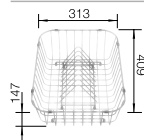

- Can be used in or next to the sink
- Comes with a practical plate stack
- Made of high-quality, easy-care stainless steel