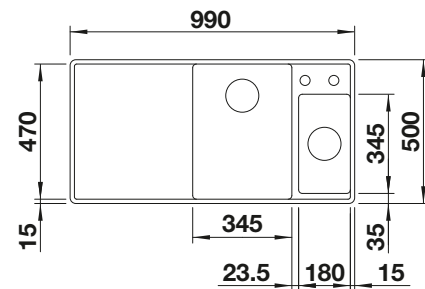

Technical Drawing

Bowl depth 190/145 mm

ash compound bridging chopping board, multifunctional stainless steel colander, waste kit with space-saving pipe, 2 x 3 1/2" InFino basket strainer with drain remote control (rotary switch) for the main bowl or

glass cutting board, multifunctional stainless steel colander, waste kit with space-saving pipe, 2 x 3 1/2" InFino basket strainer with drain remote control (rotary switch) for the main bowl

Suggested optional accessories

BLANCO UNIT with BLANCO AXIA III 6 S-F

see page 227

see page 288