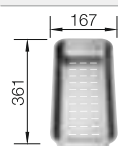

Suggested optional accessories

Multifunctional colander

223 077