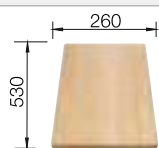

or

waste kit with space-saving pipe, 2 x 3 1/2" InFino basket strainer

○ Pre-drilled holes for tapping or drilling
Bowl depth 190/190 mm

Suggested optional accessories

Solid beech chopping board

218313

Plastic chopping board in white