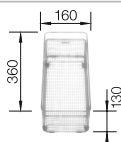

Multifunctional wire basket

223 297