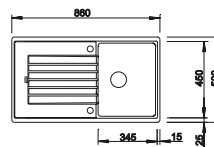

Scope of supply

Without drain remote control

waste kit with space-saving pipe, 3 1/2" basket strainer