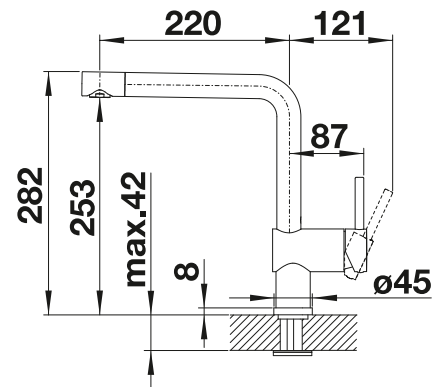

Technical Drawing

Flowrate 14.4 l

Scope of supply

- Single-lever mixer tap
- 360° swivel spout for greater reach
- Ø 35 mm tap hole required
- With ceramic disk cartridge
- Flexible 450 mm connector pipes and 3/8" nut for particularly easy and secure installation
- Patented jet regulator for markedly reduced furring up
- Stabilisation plate to increase the stability of the tap when fitted in stainless steel sinks
- LGA approved
- DVGW approved

Mixer taps

Suggested optional accessories

Dirt filter for corner valve

128 434

Jet regulator set for high-pressure mixer taps

521 746

Recommendation soap dispenser

BLANCO LATO Soap dispenser

see page 278