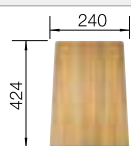

Ash compound chopping board

230 700