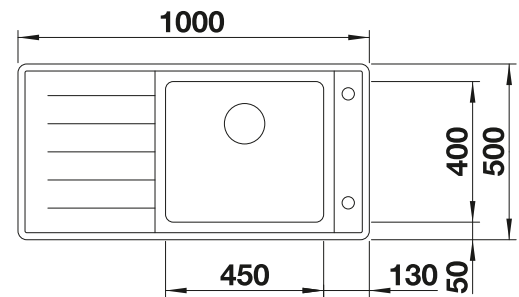

Bowl depth 215 mm

Suggested optional accessories

BLANCO UNIT with BLANCO ANDANO XL 6 S-IF