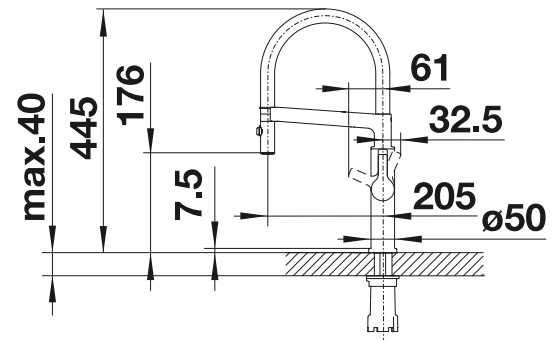

BLANCO SOLENTA-S

- Semi-professional design with elevated user convenience
- PVD steel - easy to clean, stain and wear resistant
- Precise magnetic spray holder for an added convenience
- Pull-down with dual spray function: easy switch from aerated stream to powerful rinse spray
- High-quality stainless steel hose cover for more stability, ease of movement and cleaning convenience

PVD		
	PVD steel	522 405
Metallic surface		
	chrome	522 404

Pull-out dual spray
Extendable spray

Technical Drawing

Flowrate 6.9 l

Scope of supply

- Spout can be swivelled by 360°
- Ø 35mm tap hole required
- With ceramic disk cartridge
- Metal-sheathed spray hose
- Flexible connection pipes with a length of 450 mm and 3/8" nut for particularly easy and secure installation
- Patented jet regulator for markedly reduced scaling
- Stabilising plate to increase the stability of the tap when fitted in stainless steel sinks
- With non-return valve and thus guaranteed against reflux in accordance with EN 1717
- LGA approved
- DVGW approved

Suggested optional accessories

Dirt filter for corner valve

128 434

Recommendation soap dispenser

BLANCO LATO Soap dispenser

see page 278