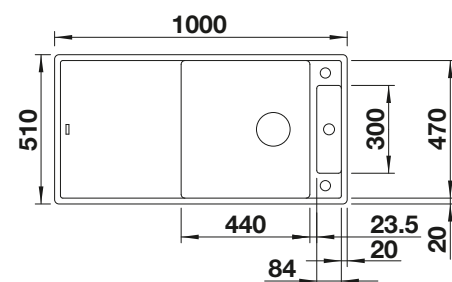

Bowl depth 190/45 mm

Suggested optional accessories

BLANCO UNIT with BLANCO AXIA III XL 6 S

see page 227

see page 288