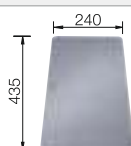

Silver-coloured safety glass cutting board

227 697