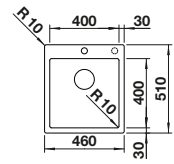

Scope of supply **InFino drain system with remote control**

waste kit with space saving pipe, 3 1/2" InFino basket strainer with drain remote control (PushControl), fixing kit

Suggested optional accessories

  362 420 Wooden chopping board 223 074	 200 100 420 Colander stainless steel 219 649	 361 414 Lay-on drainer 223 067

BLANCO UNIT with BLANCO CLARON-IF/A

  BLANCO drink.filter EVOL-S Pro see page 210	 BLANCO SELECT II 60/3 see page 289