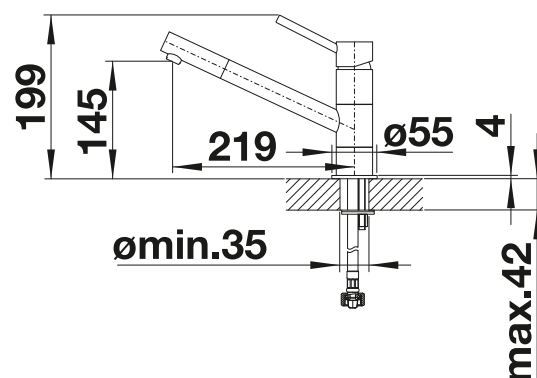

Technical Drawing

Flowrate 13.1 l

Scope of supply

- 360° swivel spout for greater reach
- Ø 35 mm tap hole required
- With ceramic disk cartridge
- Flexible 350 mm connector pipes and 3/8" nut for particularly easy and secure installation
- Patented jet regulator for markedly reduced scaling
- Stabilisation plate to increase the stability of the tap when fitted in stainless steel sinks

Suggested optional accessories

Dirt filter for corner valve

128 434

Recommendation soap dispenser

BLANCO LATO Soap dispenser

see page 278