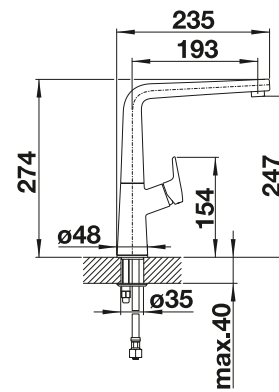

see page 278

BLANCO AVONA

- Exciting interplay between round and rectangular shapes
- Tapering body, gentle incline in spout

Solid spout

Metallic surface		
	chrome	521 267

Technical Drawing

Flowrate 12.6 l

Scope of supply