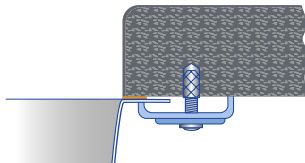

Stainless steel: Undermount bowls