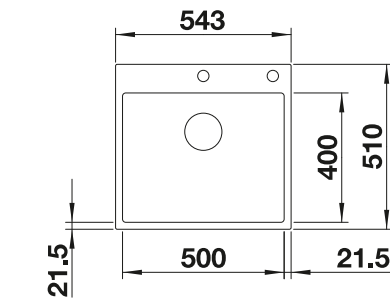

Bowl depth 190 mm

Bowls
SILGRANIT

Suggested optional accessories			BLANCO UNIT with BLANCO SUBLINE 500-IF/A SteelFrame	
Top rails 235 906	Ash compound chopping board 230 700	Multifunctional colander 227 689	BLANCO SONEA-S Flexo see page 231	BLANCO SELECT II XL 60/3 Orga see page 288