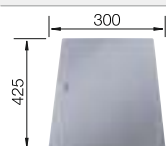

Suggested optional accessories

Cutting board

230970