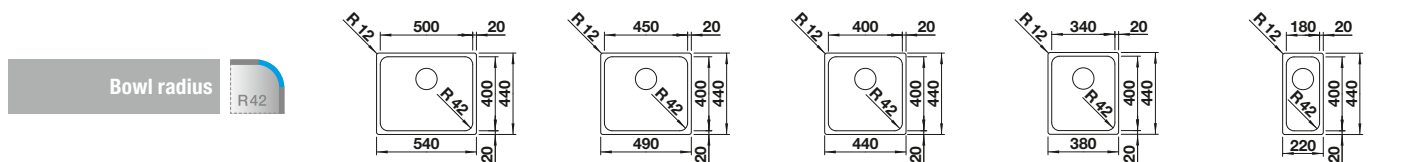

Scope of supply **InFino drain system without remote control**

waste kit with space-saving pipe, 3 1/2" InFino basket strainer, fixing kit

Suggested optional accessories			BLANCO UNIT with BLANCO SOLIS-IF	
 424 x 280 Bamboo chopping board 239 449	 355 x 320 x 133 Crockery basket 514 238	 382 x 432 Drainer 230 734	 BLANCO CANDOR-S see page 256	 BLANCO FLEXON II 60/3 see page 293