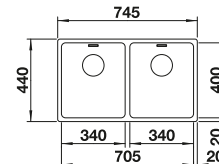

Scope of supply **InFino drain system without remote control**

waste kit with space-saving pipe, 2 x 3 1/2" InFino basket strainer, fixing kit

Installation note:

Flexible sealing tape is required when installing a kitchen mixer tap, drain remote control or soap dispenser in laminate worktops, item no. 120 055.
Please note the cut-out information for the respective installation method.

Suggested optional accessories

 424 x 240	 197 x 417 x 80	 160 x 360 x 130
Ash compound chopping board 230 700	Multifunctional stainless steel colander 227 692	Multifunctional wire basket 223 297

BLANCO UNIT with BLANCO ANDANO-U

 BLANCO SONEA-S Flexo see page 231	 BLANCO FLEXON II Low 80/3 see page 296

Bowls stainless steel