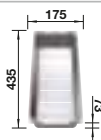

Suggested optional accessories

Multifunctional colander

227 689