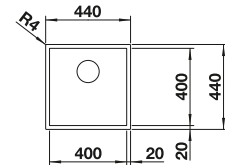

Note: also available as an undermount version.

Note: also available as an undermount version.

Note: also available as an undermount version.

Bowl radius

R0

* Scope of supply note: a retrofit set is required for IF models without a tap ledge if using a drain remote control with pop-up.
Recommended: item no. 232 459

Installing a kitchen mixer tap, drain remote control or soap dispenser in laminate worktops requires a flexible sealing tape, item no. 120 055.

* Scope of supply note: a retrofit set is required for IF models without a tap ledge if using a drain remote control.
Recommended: item no. 232 459

Installing a kitchen mixer tap, drain remote control or soap dispenser in laminate worktops requires a flexible sealing tape, item no. 120 055.

* Scope of supply note: a retrofit set is required for IF models without a tap ledge if using a drain remote control with pop-up.
Recommended: item no. 232 459

Installing a kitchen mixer tap, drain remote control or soap dispenser in laminate worktops requires a flexible sealing tape, item no. 120 055.

Scope of supply

InFino drain system without remote control

waste kit* with space saving pipe, 3 1/2" InFino basket strainer, fixing kit