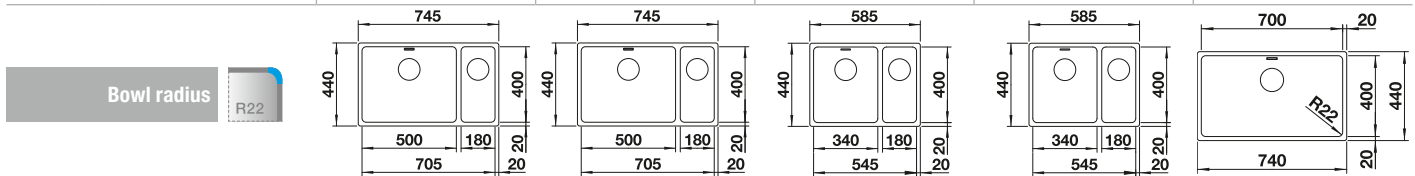

Scope of supply	InFino drain system without remote control				
Flexible sealing tape is required when installing a kitchen mixer tap, drain remote control or soap dispenser in laminate worktops, item no. 120 055. Please note the cut-out information for the respective installation method.	waste kit with space-saving pipe, 2 x 3 1/2" InFino basket strainer, fixing kit	waste kit with space-saving pipe, 2 x 3 1/2" InFino basket strainer, fixing kit	waste kit with space-saving pipe, 2 x 3 1/2" InFino basket strainer, fixing kit	waste kit with space-saving pipe, 2 x 3 1/2" InFino basket strainer, fixing kit	waste kit with space-saving pipe, 3 1/2" InFino basket strainer, fixing kit

Suggested optional accessories			BLANCO UNIT with BLANCO ANDANO-U	
 Ash compound chopping board 230700	 Multifunctional stainless steel colander 227692	 Draining tray 513485	 BLANCO SONEA-S Flexo see page 231	 BLANCO FLEXON II 60/3 see page 293