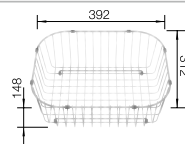

Crockery basket Stainless Steel

220573