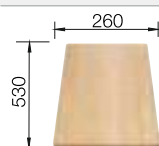

Suggested optional accessories

Solid beech chopping board

218313