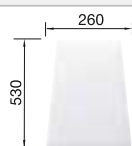

Plastic chopping board in white

217611