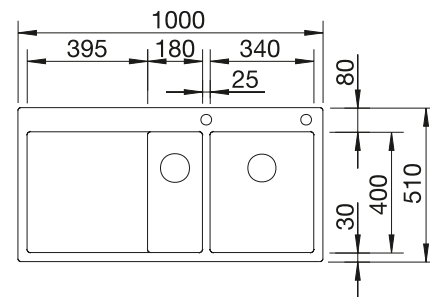

Technical Drawing

Bowl depth 190/130 mm

No additional drill holes may be made.

If using a soap dispenser, the drain remote control must be replaced by the soap dispenser and the InFino drain system with remote control replaced by an InFino manual drain system without remote control.

Stainless steel sinks

Suggested optional accessories

225333

219649

238482

BLANCO UNIT with BLANCO CLARON 6 S-IF

see page 226

see page 288