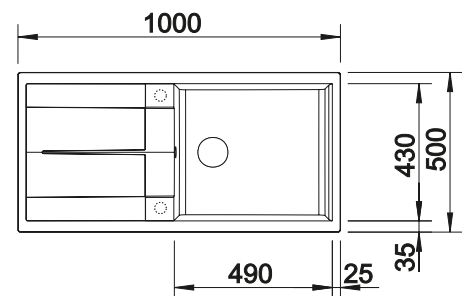

○ Pre-drilled holes for tapping or drilling
Bowl depth 190 mm

Suggested optional accessories

Solid beech chopping board

218313

Plastic chopping board in white

217611

Corner caddy

235866