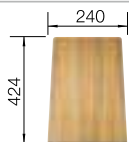

Suggested optional accessories

Ash compound chopping board

230 700