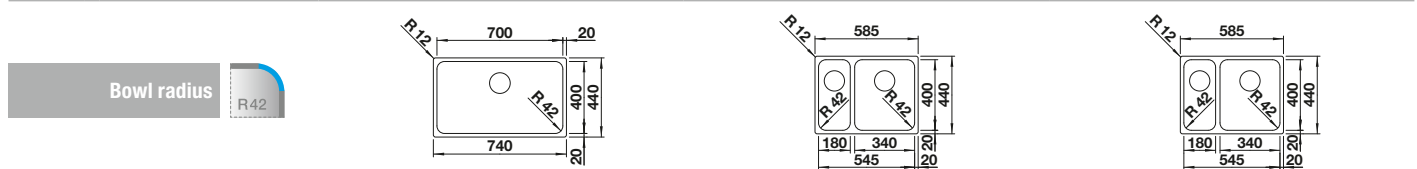

Scope of supply			InFino drain system without remote control
	waste kit with space-saving pipe, 3 1/2" InFino basket strainer, fixing kit	waste kit with space-saving pipe, 2 x 3 1/2" InFino basket strainer, fixing kit	waste kit with space-saving pipe, 2 x 3 1/2" InFino basket strainer, fixing kit

Bowls stainless steel

Suggested optional accessories			BLANCO UNIT with BLANCO SOLIS-IF	
 Bamboo chopping board 239 449	 Crockery basket 514 238	 Drainer 230 734	 BLANCO CANDOR-S see page 256	 BLANCO FLEXON II 60/3 see page 293