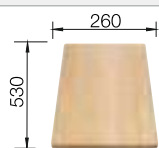

○ Pre-drilled holes for tapping or drilling
Bowl depth 190/25 mm

Suggested optional accessories

Solid beech chopping board

218313

Plastic chopping board in white

217611

Corner caddy

235866