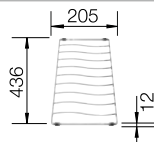

Scope of supply

InFino drain system with remote control

stainless steel drainer grid, waste kit with space-saving pipe, 3 1/2" InFino basket strainer with drain remote control (rotary switch)

Drainer grid