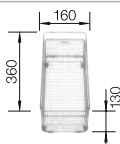

Multifunctional wire basket

223 297