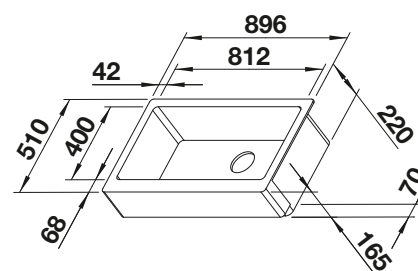

Bowl depth 220 mm

Please note the installation details and cut-out information for:

Flushmount: <https://youtu.be/CGRIPZsbQ6Y>

Undermount: <https://youtu.be/jB-uTpOrpCc>

Suggested optional accessories

Floating grid

234795

BLANCO UNIT with BLANCO VINTERA XL 9-UF

BLANCO CULINA-S

see page 225

BLANCO FLEXON II Low 90/4

see page 296