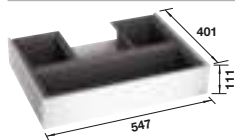

519357

Accessories for BLANCO waste systems

Organisation drawer II

- Flexible storage space offers good use of space
- Easy drawer closing with high-quality, cushioned self-closing
- For retrofitting with SELECT II and FLEXON II in 60 cm base cabinets
- Design perfectly harmonised with SELECT II and FLEXON II
- Included in the scope of supply for SELECT II Orga