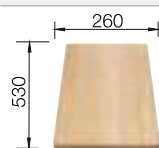

Suggested optional accessories

Solid beech chopping board

218313