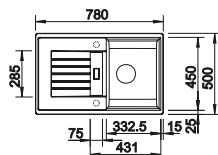

Scope of supply

Without drain remote control

waste kit with space-saving pipe, 3 1/2" basket strainer