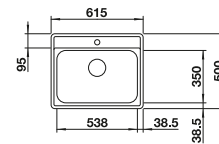

Scope of supply	Without drain remote control
waste kit with space-saving pipe, 2 x 3 1/2" basket strainer	waste kit with space-saving pipe, 3 1/2" basket strainer

Bowls stainless steel

Suggested optional accessories		BLANCO UNIT with BLANCO LEMIS-IF	
Crockery basket with plate stack	Drainer	BLANCO TIVO-S	BLANCO SELECT II 60/2
507 829	230 734	see page 259	see page 289