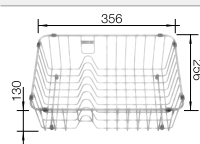

Suggested optional accessories

Crockery basket

231 693