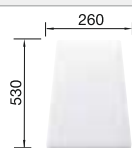

○ Pre-drilled holes for tapping or drilling
Bowl depth 190 mm

Suggested optional accessories

Solid beech chopping board

218313

Plastic chopping board in white

217611

Corner caddy

235866