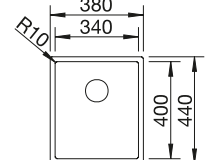

BLANCO CLARON-U Durinox

Stainless steel

- Pure, elegant design with concise corner radii of 10 mm
- Matt velvet look with a homogeneous surface structure, and pleasantly warm to the touch
- Sophisticated surface: highly resistant to scratches
- With the covered C-overflow with Durinox surface
- InFino drain system – elegantly integrated and easy-care
- Large bowl capacity thanks to extra-deep bowls and smallest possible radii

cabinet size mm	800	600	450	400
BLANCO CLARON-U Durinox	700-U Durinox	500-U Durinox	400-U Durinox	340-U Durinox
Undermount				
Durinox	523 387	523 386	523 385	523 384
Bowl depth	190 mm	190 mm	190 mm	190 mm

Bowl radius

Scope of supply **InFino drain system without remote control**

waste kit with space saving pipe, 3 1/2" InFino basket strainer, fixing kit
Installation note:
Technical note: The undermount bowl edge is not closed at the corners.

Suggested optional accessories **BLANCO UNIT with BLANCO CLARON-U Durinox**

223 074

223 067

223 297

see page 210

see page 289