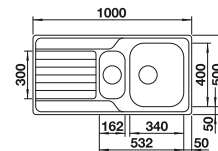

Scope of supply	Without drain remote control		
	waste kit with space-saving pipe, 2 x 3 ½" basket strainer, seal	waste kit with space-saving pipe, 2 x 3 ½" basket strainer, seal	waste kit with space-saving pipe, 3 ½" basket strainer, seal

Stainless steel
sinks