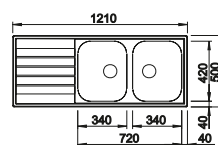

Scope of supply	Without drain remote control
waste kit with space-saving pipe, 2 x 3 ½" basket strainer, seal	

Stainless steel sinks

Suggested optional accessories		
Solid beech chopping board 218313	Plastic chopping board in white 217611	Crockery basket Stainless Steel 220573

BLANCO UNIT with BLANCO LIVIT 8 S	
BLANCO KANO-S see page 266	BLANCO SOLON-IF see page 300