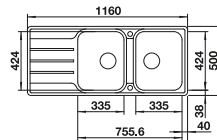

Scope of supply	With drain remote control
waste kit with space-saving pipe, 2 x 3 ½" basket strainer with drain remote control (rotary switch) for 1 bowl	waste kit with space-saving pipe, 3 ½" basket strainer with drain remote control (rotary switch)

Stainless steel sinks