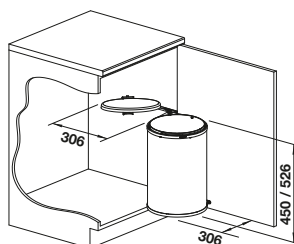

- Compact system for mounting directly on the cabinet door
- Large waste volume despite compact dimensions
- Conveniently opens with the cabinet door
- The bin can be easily removed by lifting upwards
- Highly stable thanks to the steel body
- Continuously adjustable; also suitable for panel doors
- Can be mounted on the left or right side

cabinet size mm	400
BLANCO SINGOLO XL	
	526377
Volume	20 l