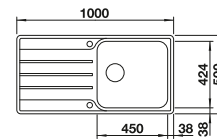

Scope of supply	With drain remote control
waste kit with space-saving pipe, 2 x 3 ½" basket strainer with drain remote control (rotary switch) for 1 bowl	waste kit with space-saving pipe, 3 ½" basket strainer with drain remote control (rotary switch)

Stainless steel sinks