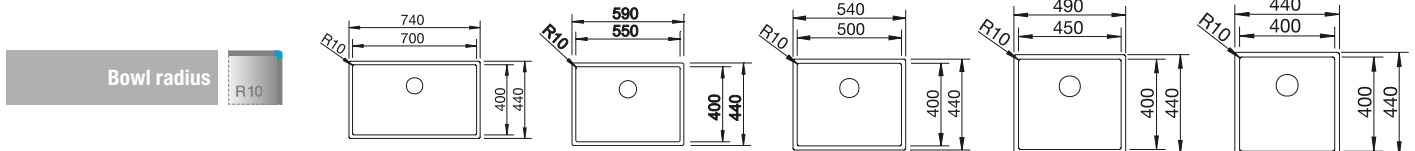

Scope of supply InFino drain system without remote control

waste kit with space saving pipe, 3 1/2" InFino basket strainer, fixing kit
Installation note:
Technical note: The undermount bowl edge is not closed at the corners.

Suggested optional accessories			BLANCO UNIT with BLANCO CLARON-U	
 362 420 Wooden chopping board 223074	 200 100 420 Colander stainless steel 219649	 416 80 Top rails 235906	 BLANCO drink.filter EVOL-S Pro see page 210	 BLANCO SELECT II 60/3 see page 289