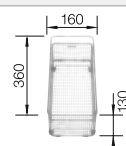

Multifunctional wire basket

223297