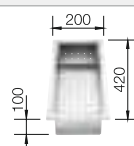

Colander stainless steel

219649