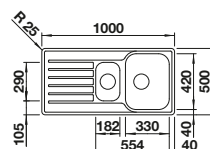

Scope of supply	Without drain remote control
waste kit with space-saving pipe, 2 x 3 ½" basket strainer	

Stainless steel sinks

Suggested optional accessories	
 197 307	 392 312 148
Stainless Steel colander 240 729	Crockery basket Stainless Steel 220 573

BLANCO UNIT with BLANCO LANTOS II 6 S-IF	
 BLANCO KANO-S see page 266	 BLANCO BOTTON Pro 60/3 Automatic see page 297