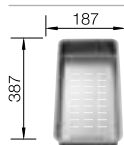

Recommended for BLANCO ETAGON in stainless steel, can be placed on step

231 396