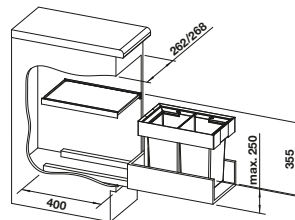

- Wide range of models for all standard sink cabinets with one drawer
- Diverse waste separation and storage options through flexible bin combinations
- High stability and clean through frame solution with hanging bins
- Simple installation without marking or pre-drilling
- The included pull-out system cover can be used as a practical storage area
- Modern design with high-quality aluminium
- All parts are easy to clean thanks to the generous and smooth surfaces
- Optional accessories enhance the system to create an individual solution

reddot award 2017
winner

cabinet size mm	300
BLANCO FLEXON II 30/2	
	521 467
Volume	16 l