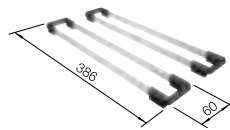

cabinet size mm	800	600
BLANCO ETAGON-U	700-U	500-U
Undermount 		
satin polish	524 270	521 841
Bowl depth	190 mm	190 mm

Scope of supply InFino drain system without remote control 

2 x ETAGON rails in stainless steel, waste kit with space-saving pipe, 3 1/2" InFino basket strainer, fixing kit