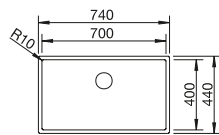

BLANCO CLARON-U Durinox

Stainless steel

- Pure, elegant design with concise corner radii of 10 mm
- Matt velvet look with a homogeneous surface structure, and pleasantly warm to the touch
- Sophisticated surface: highly resistant to scratches
- With the covered C-overflow with Durinox surface
- InFino drain system – elegantly integrated and easy-care
- Large bowl capacity thanks to extra-deep bowls and smallest possible radii

cabinet size mm	800	600	450	400
BLANCO CLARON-U Durinox	700-U Durinox	500-U Durinox	400-U Durinox	340-U Durinox
Undermount				
Durinox	523 387	523 386	523 385	523 384
Bowl depth	190 mm	190 mm	190 mm	190 mm

Bowl radius

Scope of supply **InFino drain system without remote control**

waste kit with space saving pipe, 3 1/2" InFino basket strainer, fixing kit
Installation note:
Technical note: The undermount bowl edge is not closed at the corners.

Suggested optional accessories **BLANCO UNIT with BLANCO CLARON-U Durinox**

223 074

223 067

223 297

see page 210

see page 289