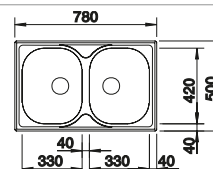

BLANCO BOTTON Pro 45/2 Automatic

see page 297

BLANCO TIPO 8

Stainless steel

- Functional design
- Large bowl sizes
- With 3 ½" stainless steel basket strainer

cabinet size mm	800	800
BLANCO TIPO 8		Compact
Installation from above 		
	reversible	reversible
 natural finish	511 924	513 459
Bowl depth	160/160 mm	170/170 mm