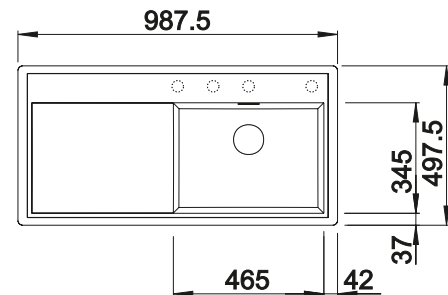

Technical Drawing

○ Pre-drilled holes for tapping or drilling
Bowl depth 190 mm

Suggested optional accessories

229 411

223 077

BLANCO UNIT with BLANCO ZENAR XL 6 S-F

see page 232

see page 289