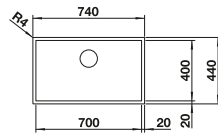

Bowl radius

Note: also available as an undermount version.

* Scope of supply note:
a retrofit set is required for undermount models without a tap ledge if using a drain remote control.
Recommended: item no. 232 459

Installing a kitchen mixer tap, drain remote control or soap dispenser in laminate worktops requires a flexible sealing tape, item no. 120 055.

Note: also available as an undermount version.

* Scope of supply note:
a retrofit set is required for IF models without a tap ledge if using a drain remote control.
Recommended: item no. 232 459

Installing a kitchen mixer tap, drain remote control or soap dispenser in laminate worktops requires a flexible sealing tape, item no. 120 055.

Scope of supply

waste kit* with space saving pipe, 3 1/2" InFino basket strainer, fixing kit

InFino drain system
without remote control