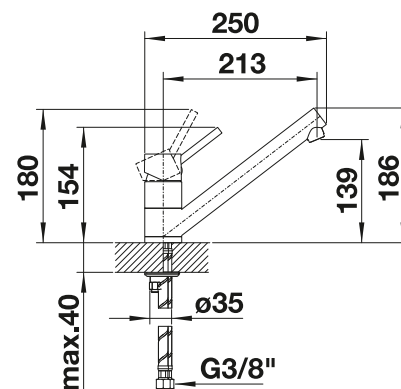

Technical Drawing

Flowrate 14.4 l

Scope of supply

- 360° swivel spout for greater reach
- Ø 35 mm tap hole required
- With ceramic disk cartridge
- Flexible 450 mm connector pipes and 3/8" nut for particularly easy and secure installation
- Patented jet regulator for markedly reduced scaling
- Stabilisation plate to increase the stability of the tap when fitted in stainless steel sinks
- LGA approved
- DVGW approved

Mixer taps

Suggested optional accessories

Dirt filter for corner valve

128 434

Jet regulator set for high-pressure mixer taps

521 746

Recommendation soap dispenser

BLANCO LATO Soap dispenser

see page 278