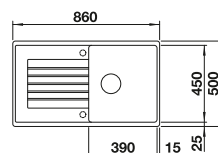

Scope of supply

With drain remote control

waste kit with space-saving pipe, 3 1/2" basket strainer with drain remote control (rotary switch)