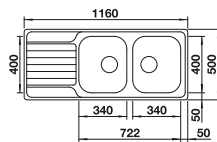

Scope of supply	Without drain remote control		
	waste kit with space-saving pipe, 2 x 3 ½" basket strainer, seal	waste kit with space-saving pipe, 2 x 3 ½" basket strainer, seal	waste kit with space-saving pipe, 3 ½" basket strainer, seal

Stainless steel
sinks