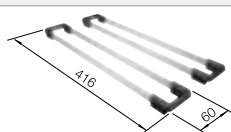

Suggested optional accessories

Glass cutting board in velvety matt night blue

232846

Top rails

235906

BLANCO UNIT with BLANCO ANDANO XL 6 S-IF Compact

BLANCO SONEA-S Flexo

see page 231