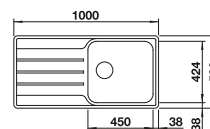

cabinet size mm	800	600
BLANCO LEMIS S-IF	8 S-IF	XL 6 S-IF
Flat rim IF 		
	reversible	reversible
 brushed finish	523 036	523 034
Bowl depth	205/205 mm	205 mm

Scope of supply	Without drain remote control
waste kit with space-saving pipe, 2 x 3 ½" basket strainer	waste kit with space-saving pipe, 3 ½" basket strainer