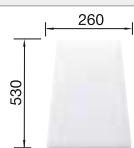

Solid beech chopping board

218313

Plastic chopping board in white

217611

Corner caddy

235866

BLANCO UNIT with BLANCO METRA 9 E

BLANCO LINUS-S