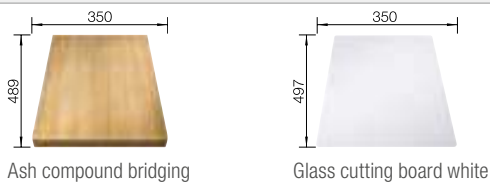

Technical Drawing

Ash compound bridging chopping board

Glass cutting board white

ash compound bridging chopping board, waste kit with space-saving pipe, 3 1/2" InFino basket strainer with drain remote control (rotary switch)

or

glass cutting board, waste kit with space-saving pipe, 3 1/2" InFino basket strainer with drain remote control (rotary switch)