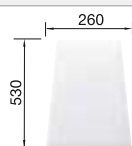

Plastic chopping board in white

217611