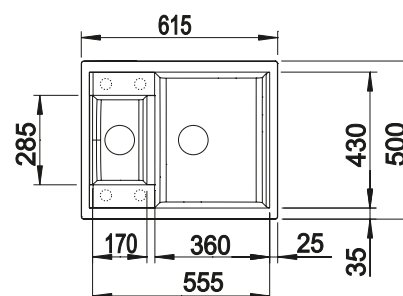

Technical Drawing

○ Pre-drilled holes for tapping or drilling
Bowl depth 190/130 mm

Suggested optional accessories

218313

217611

217796

BLANCO UNIT with BLANCO METRA 6

see page 251

see page 289