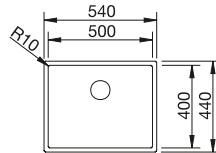

Note: Installing a kitchen mixer tap, drain remote control or soap dispenser in laminate worktops requires a flexible sealing tape, item no. 120 055.