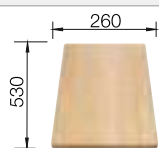

Solid beech chopping board

218313

Plastic chopping board in white

217611

Corner caddy

235866

BLANCO UNIT with BLANCO METRA 9 E

BLANCO LINUS-S