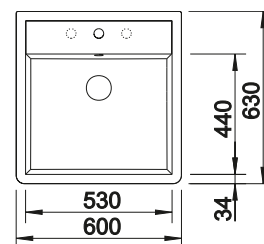

Technical Drawing

○ Pre-drilled holes for tapping or drilling
Bowl depth 190 mm