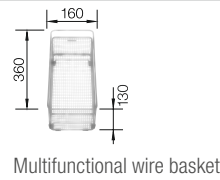

BLANCO CLARON-U Durinox

Stainless steel

- Pure, elegant design with concise corner radii of 10 mm
- Matt velvet look with a homogeneous surface structure, and pleasantly warm to the touch
- Sophisticated surface: highly resistant to scratches
- With the covered C-overflow with Durinox surface
- InFino drain system – elegantly integrated and easy-care
- Large bowl capacity thanks to extra-deep bowls and smallest possible radii

cabinet size mm	800	600	450	400
BLANCO CLARON-U Durinox	700-U Durinox	500-U Durinox	400-U Durinox	340-U Durinox
Undermount				
Durinox	523 387	523 386	523 385	523 384
Bowl depth	190 mm	190 mm	190 mm	190 mm

Bowl radius

Scope of supply **InFino drain system without remote control**

waste kit with space saving pipe, 3 1/2" InFino basket strainer, fixing kit
Installation note:
Technical note: The undermount bowl edge is not closed at the corners.

Suggested optional accessories **BLANCO UNIT with BLANCO CLARON-U Durinox**

223 074

223 067

223 297

see page 210

see page 289