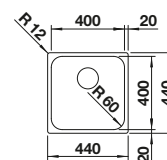

Scope of supply	Without drain remote control

waste kit with space-saving pipe, 3 1/2" basket strainer, fixing kit