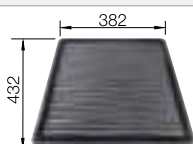

Drainer

230734