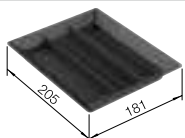

Suggested optional accessories

AktivBio-Cover for 8l-Bin

524220