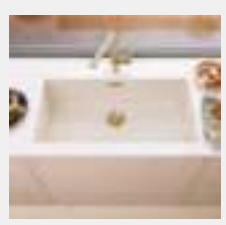

Make a stylish statement in the kitchen.
Coordinating the colours of the mixer tap and the sink makes each BLANCO UNIT unique. Silgranit-look mixer taps can be combined with Silgranit sinks in colour-coordinated match. Satin gold and black matt mixer taps set particularly harmonious accents, giving the kitchen a special flair with the BLANCO UNIT at its heart.