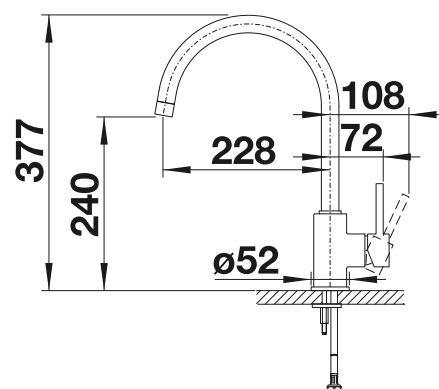

BLANCO MIDA XL

- Gently rounded spout on a slender body
- For the easy filling of tall pots and vases
- Especially suitable for compact sinks
- Enlarged working radius thanks to the 360° swivel spout

Solid spout

Metallic surface		
	chrome	524 695
SILGRANIT Look		
	anthracite	524 696
	alu metallic	524 697

Production on demand, minimum order quantity to be checked with BLANCO.

Technical Drawing

Scope of supply

- Single-lever mixer tap
- 360° swivel spout for greater reach
- Ø 35 mm tap hole required
- With ceramic disk cartridge
- Flexible connector pipes, 500 mm long and 3/8" nut for particularly easy installation

Mixer taps

Suggested optional accessories

Dirt filter for corner valve

128434

Recommendation soap dispenser

BLANCO LATO Soap dispenser

see page 278