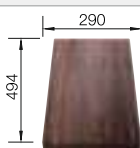

Bowl depth 190/130 mm

Stainless steel sinks

Suggested optional accessories

Cutting pad

225 469

Bridge chopping board

225 331

Crockery basket with plate stack