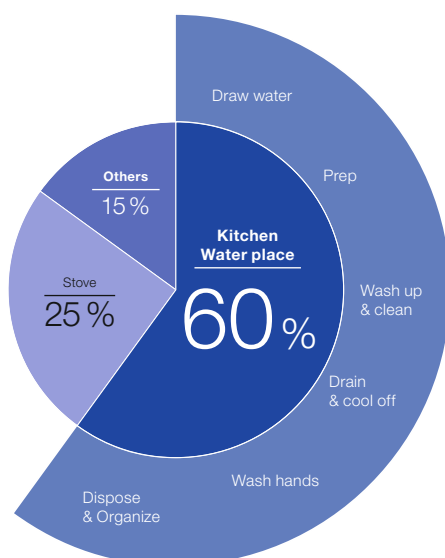

HOW TO CHOOSE A BLANCO UNIT

Seamlessly integrated sink, mixer tap and cabinet organization.

Planning a kitchen

Kitchen planning starts with people. From eager foodies to gourmet chefs, we all actively use kitchens and appreciate them as the heart of our homes. We are all different, but we all want to enjoy the time we spend in the kitchen.

The key role of the kitchen water place

The busiest area in the kitchen is the water place, where we spend over 60% of our time. A BLANCO UNIT makes the planning of this area easy and the installation stress-free. All components fit together and are efficiently installed in the sink cabinet. In daily kitchen use, the components of a BLANCO UNIT work together to provide pleasing workflows and a beautiful look.