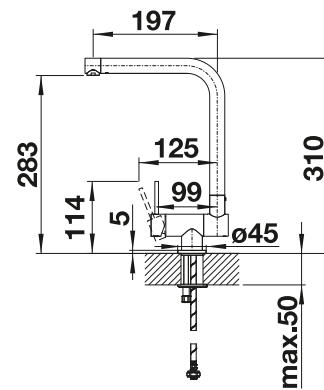

Technical Drawing