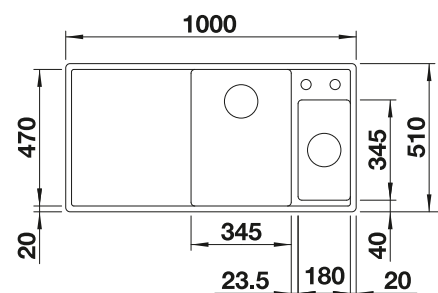

Technical Drawing

Bowl depth 190/145 mm

Suggested optional accessories

BLANCO UNIT with BLANCO AXIA III 6 S

see page 227

see page 288