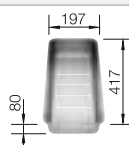

Multifunctional stainless steel colander

multifunctional colander, waste kit with space-saving pipe, 3 1/2" InFino basket strainer with drain remote control (rotary switch)