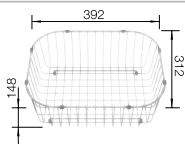

Suggested optional accessories

Crockery basket Stainless Steel

220573