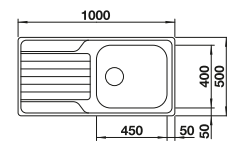

Scope of supply	Without drain remote control		
	waste kit with space-saving pipe, 2 x 3 ½" basket strainer, seal	waste kit with space-saving pipe, 2 x 3 ½" basket strainer, seal	waste kit with space-saving pipe, 3 ½" basket strainer, seal

Stainless steel
sinks