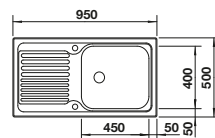

Scope of supply

With drain remote control

waste kit with space-saving pipe, 3 1/2" basket strainer with drain remote control (rotary switch)

Stainless steel
sinks