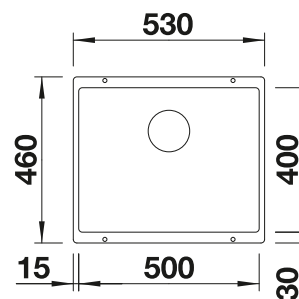

Bowl depth 190 mm

Cut-out radius: 10 mm

Note: Please order drain connections for combinations of two individual bowls separately.

Suggested optional accessories

Top rails

235906

Ash compound chopping board

230700

Pop-up drain remote control

238688

BLANCO UNIT with BLANCO SUBLINE 500-U Black Edition

BLANCO CATRIS-S Flexo

see page 238

BLANCO FLEXON II 60/2

see page 293