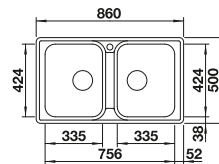

Scope of supply	Without drain remote control
waste kit with space-saving pipe, 2 x 3 1/2" basket strainer	waste kit with space-saving pipe, 3 1/2" basket strainer

Bowls stainless steel

Suggested optional accessories		BLANCO UNIT with BLANCO LEMIS-IF	
Crockery basket with plate stack	Drainer	BLANCO TIVO-S	BLANCO SELECT II 60/2
507 829	230 734	see page 259	see page 289