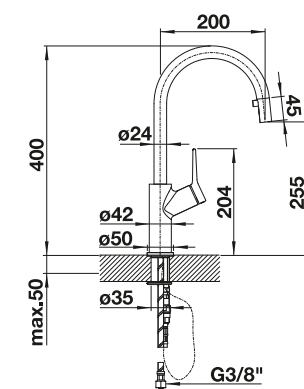

BLANCO CARENA-S

- Modern premium mixer tap
- Covert extendable spray
- High arched outlet for easy filling of pots and vases
- High positioned, ergonomic control lever

reddot award 2015
winner

Extendable spray

Metallic surface		
	chrome	520 767

Scope of supply	
- 190° swivel spout for greater reach - Ø 35 mm tap hole required - With ceramic disk cartridge - Fabric-sheathed spray hose - Concealed spray hose with rearward guide pin - Flexible connector pipes, 450 mm long and 3/8" nut for particularly easy installation - Patented jet regulator for markedly reduced scaling	- Stabilisation plate to increase the stability of the tap when fitted in stainless steel sinks - With non-return valve and thus guaranteed against reflux in accordance with EN 1717 - LGA approved - DVGW approved

Technical Drawing