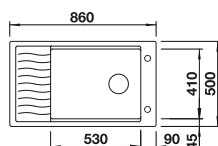

BLANCO ELON XL

SILGRANIT

- Compact single-bowl sink
- Practical, comfortable XL bowl
- Clever extendable drainer thanks to the movable stainless steel grid
- Modern undulating design of sink and accessories match each other perfectly
- Multifunctional stainless steel drainer grid included in the delivery
- High-quality features with InFino drain system with remote control - elegantly integrated and extremely easy-care
- Tap ledge on side, also ideal for window installation
- Can be installed reversibly

cabinet size mm	800	600
BLANCO ELON XL	8 S	6 S
Installation from above		
	reversible	reversible
black	525 885	525 882
anthracite	524 860	524 834
rock grey	524 861	524 835
volcano grey	527 256	527 253
alu metallic	524 862	524 836
white	524 864	524 838
soft white	527 073	527 070
tartufo	524 867	524 841
coffee	524 869	524 843
Bowl depth	190 mm	190 mm

SILGRANIT Sinks

Pre-drilled holes for tapping or drilling

Scope of supply

InFino drain system with remote control

stainless steel drainer grid, waste kit with space-saving pipe, 3 1/2" InFino basket strainer with drain remote control (rotary switch)

Suggested optional accessories

218 313

217 611

227 689

BLANCO UNIT with BLANCO ELON XL

see page 244

see page 288