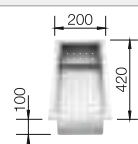

Colander stainless steel

219649