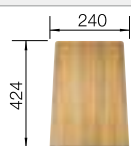

Suggested optional accessories

Ash compound chopping board

230 700