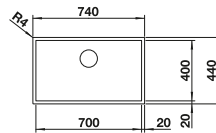

Note: also available as flushmount version.

* Scope of supply note:
a retrofit set is required for undermount models without a tap ledge if using a drain remote control with pop-up.
Recommended: item no. 232 459

Installing a kitchen mixer tap, drain remote control or soap dispenser in laminate worktops requires a flexible sealing tape, item no. 120 055.

Note: also available as a flushmount version.

* Scope of supply note:
a retrofit set is required for undermount models without a tap ledge if using a drain remote control with pop-up.
Recommended: item no. 232 459

Installing a kitchen mixer tap, drain remote control or soap dispenser in laminate worktops requires a flexible sealing tape, item no. 120 055.

Scope of supply waste kit* with space saving pipe, 3 1/2" InFino basket strainer, fixing kit