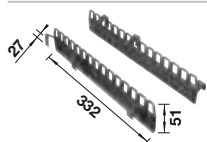

- Clip-on strips for safe and easy attachment of the waste bag
- Suitable for all BLANCO SELECT II and FLEXON II bin sizes from 15 litres and any waste bag size
- Solution for optimum capacity utilisation of the SELECT II and FLEXON II bins
- Design perfectly matched to BLANCO SELECT II and FLEXON II