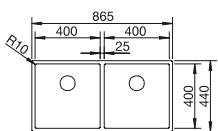

Installing a kitchen mixer tap, drain remote control or soap dispenser in laminate worktops requires a flexible sealing tape, item no. 120 055.