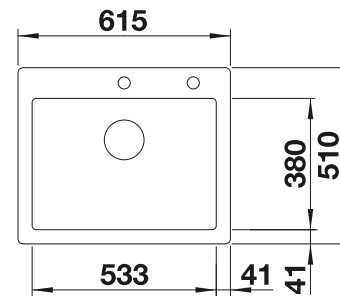

Technical Drawing

Bowl depth 190 mm

Holes for a kitchen mixer tap and drain remote control are provided.

Installing a kitchen mixer tap or drain remote control in Ceramic sinks requires a flexible sealing tape, item no. 120 055.

Includes: two tap holes, drain remote control and PuraPlus coating.

Bowls ceramic

Suggested optional accessories

225 362

507 829

238 688

BLANCO UNIT with BLANCO PALONA 6

see page 258

see page 289