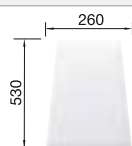

Plastic chopping board in white

217 611