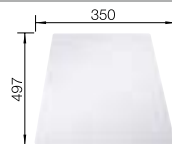

Glass cutting board white

ash compound bridging chopping board, multifunctional stainless steel colander, waste kit with space-saving pipe, 2 x 3 1/2" InFino basket strainer with drain remote control (rotary switch) for the main bowl or

glass cutting board, multifunctional stainless steel colander, waste kit with space-saving pipe, 2 x 3 1/2" InFino basket strainer with drain remote control (rotary switch) for the main bowl