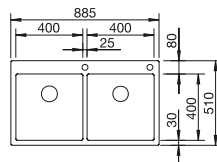

Scope of supply	InFino drain system with remote control
waste kit with space saving pipe, waste connection, 2 x 3 1/2" InFino basket strainer with drain remote control (PushControl) for 1 bowl, fixing kit	waste kit with space saving pipe, waste connection, 2 x 3 1/2" InFino basket strainer with drain remote control (PushControl) for the main bowl, fixing kit

Suggested optional accessories			BLANCO UNIT with BLANCO CLARON-IF/A	
 Glass cutting board 225333	 Colander stainless steel 219649	 Foldable Grid 238482	 BLANCO drink.filter EVOL-S Pro see page 210	 BLANCO SOLON-IF see page 300

Bowls stainless steel