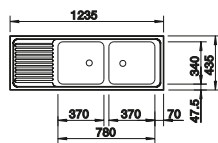

Scope of supply

Without drain remote control

Installation note:

Please order 1 ½" dual waste kit separately.