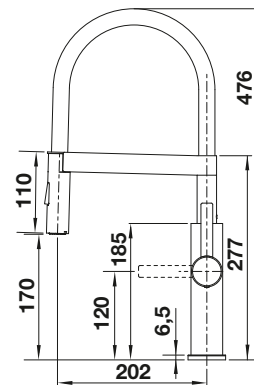

Technical Drawing

Flowrate 9 l

Scope of supply

- 360° swivel spout for greater reach
- Ø 35 mm tap hole required
- With ceramic disk cartridge
- spray made of plastic
- Black hose made of silicone
- Flexible connector pipes, 700 mm long and 3/8" nut for particularly easy and safe installation
- Patented jet regulator for markedly reduced scaling
- Stabilisation plate to increase the stability of the tap when fitted in stainless steel sinks
- With non-return valve and thus guaranteed against reflux in accordance with EN 1717
- LGA approved
- DVGW planned

Suggested optional accessories

Dirt filter for corner valve

128 434

Recommendation soap dispenser

BLANCO PIONA Soap dispenser

see page 277