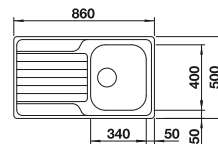

Scope of supply	Without drain remote control
waste kit with space-saving pipe, 3 1/2" basket strainer, seal	

Stainless steel
sinks

Suggested optional accessories			BLANCO UNIT with BLANCO DINAS 45 S	
Solid beech chopping board	Plastic chopping board in white	Crockery basket Stainless Steel	BLANCO KANO	BLANCO BOTTON Pro 45/2 Automatic
218313	217611	220573	see page 267	see page 297