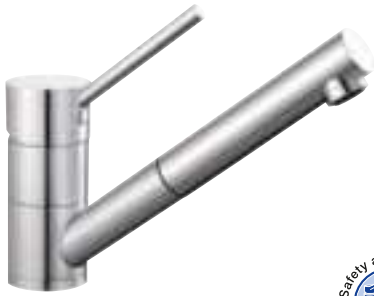

Technical Drawing

Flowrate 12.59 l

BLANCO ANTAS-S

- Straight-lined design in compact format
- Especially suitable for small and compact sinks
- Extendable spray for greater cover

Extendable spray

Metallic surface		
	chrome	515 348
SILGRANIT Look dual finish		
	black/chrome	526 167
	anthracite/chrome	515 356
	rock grey/chrome	518 794
	volcano grey/chrome	526 984
	alu metallic/chrome	515 349
	white/chrome	515 350
	soft white/chrome	526 986
	tartufo/chrome	517 637
	coffee/chrome	515 357