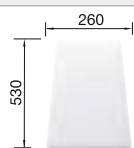

Bowls stainless steel

Suggested optional accessories

Solid beech chopping board

218313

Plastic chopping board in white

217611

BLANCO UNIT with BLANCODANA

BLANCO MIDA-S