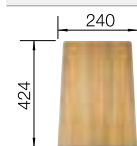

Suggested optional accessories

Ash compound chopping board

230700