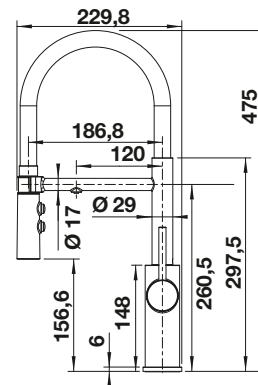

Technical Drawing

Scope of supply

- Mixer tap:
- 360° swivel spout for greater reach
- Ø 35 mm tap hole required
- Cartridge with ceramic seals
- Spray made of plastic
- Black hose made of silicone
- Flexible connection pipes with a length of 700 mm and 3/8" nut for filter water line and 1/2" nut for cold/hot water line
- Patented jet regulator for markedly reduced scaling
- Stabilising plate to increase the stability of the tap when fitted in stainless steel sinks
- With non-return valve and thus guaranteed against reflux in accordance with EN 1717
- Filter system not included.

Suggested optional accessories

527 453

128 434

NEW

Recommendation soap dispenser

see page 278