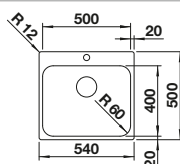

Scope of supply Without drain remote control

waste kit with space-saving pipe, 3 1/2" basket strainer, fixing kit

Installation note:

Additional drill hole possible. The subsequent drill hole should be carried out by a specialist company.

Bowls stainless steel