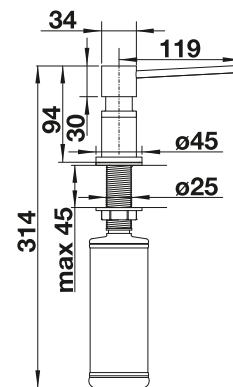

Technical Drawing

Please note: Additional hole (Ø 35 mm) required
Contains: 300 ml

Scope of supply