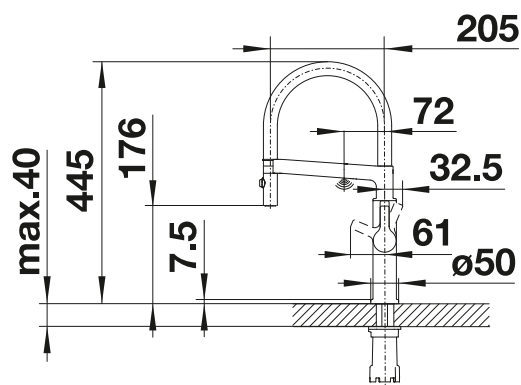

Extendable spray

Senso

Power supply required

PVD		
	PVD steel	523 127
Metallic surface		
	chrome	523 126

Technical Drawing

Flowrate 6.9 l

Scope of supply

- Prepared for connection to 230V with mains unit
- 140° swivel spout for greater reach
- Ø 35mm tap hole required
- With ceramic disk cartridge
- Metal-sheathed spray hose
- Flexible connection pipes with a length of 450 mm and 3/8" nut for particularly easy and secure installation
- Patented jet regulator for markedly reduced scaling
- Stabilising plate to increase the stability of the tap when fitted in stainless steel sinks
- With non-return valve and thus guaranteed against reflux in accordance with EN 1717
- LGA approved
- DVGW approved