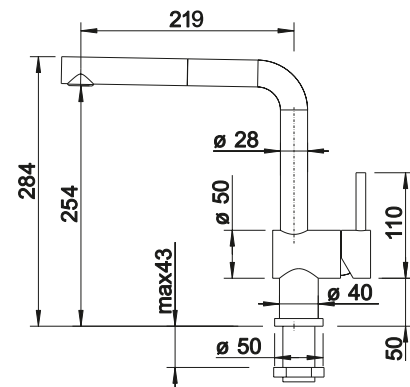

Technical Drawing