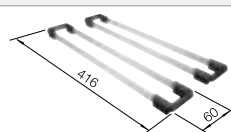

Top rails

235906

BLANCO UNIT with BLANCO CLARON 4 S-IF

see page 226

see page 300