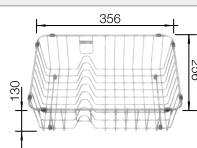

Solid beech chopping board

218313

Crockery basket

231693

Plastic chopping board in white

217611

BLANCO UNIT with BLANCO NAYA 8 S

BLANCO CARENA-S Vario