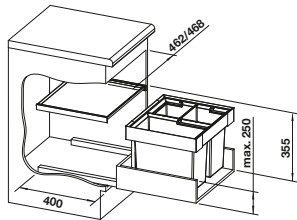

- Wide range of models for all standard sink cabinets with one drawer
- Diverse waste separation and storage options through flexible bin combinations
- High stability and clean through frame solution with hanging bins
- Simple installation without marking or pre-drilling
- The included pull-out system cover can be used as a practical storage area
- Modern design with high-quality aluminium
- All parts are easy to clean thanks to the generous and smooth surfaces
- Optional accessories enhance the system to create an individual solution

cabinet size mm	500	500	450
BLANCO FLEXON II	50/3	50/2	45/2
	521 470	521 469	521 468

Volume	35 l	38 l	32 l

Scope of supply

system for installation in drawers, system cover, 1 x 19 l and 2 x 8 l bin, 1 x bin lid 8 l

system for installation in drawers, system cover, 2 x 19 l bin

system for installation in drawers, system cover, 2 x 16 l bin

Installation note

- A base cabinet with cover and pull-out is required.
- Installation height 355 mm above the drawer base, installation height without system cover 325 mm above the drawer base, installation depth 400 mm (drawer inside dimensions).
- Maximum frame height 250 mm above the drawer base.
- Also suitable for installation in base cabinets with frame and panel doors with frames from 90 mm.
- When planning, please note the installation height of the waste management system, the height of the drawer base, the installation depth of the sink with the waste kit and the resulting minimum dimensions of the base cabinet.
- Minimum recommended plinth height for MOVEX installation: 100 mm.