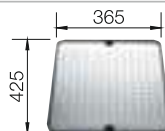

Draining tray

513485