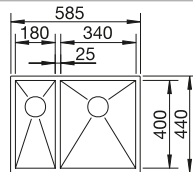

Note: also available as an undermount version.