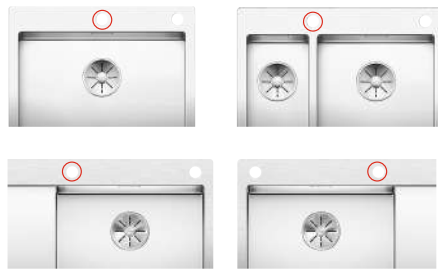

TECHNICAL INFORMATION.

Bowls and sinks with or without tap ledge

550 series
8 S models
Steamer Plus
BLANCO CRONOS

BLANCO CLARON 550-IF/A, 550-IF, 550-U
BLANCO CLARON 8 S-IF
BLANCO ZEROX 550-IF/A
BLANCO ZEROX 550-IF
BLANCO ZEROX 550-U

If fitting CLARON models of the 550 series in a 60-cm wide base cabinet, the side panels will have to be cut out.
If fitting 8 S models in an 80-cm wide base cabinet, the side panels will have to be cut out.

Worktop thickness
on IF models and sinks

BLANCO FLOW-IF
BLANCO CLARON-IF/A
BLANCO ZEROX-IF/A

IF models with an integrated tap ledge can only be used with worktops of 30 mm thickness or more.

Taps mounted
on IF models with tap ledge

On all models with an integrated tap ledge, the mixer tap must be positioned as shown here:

- Single and double bowls: in the left-hand tap hole
- Sink main basin on the right: in the left-hand tap hole
- Sink main bowl on the left: in the right-hand tap hole

Taps mounted
behind the overflow

Warning! The following products cannot be mounted behind the overflow:

- Mixer tap BLANCO ELOSCOPE-F II
- BLANCO soap dispenser, e.g.:
  - BLANCO PIONA
  - BLANCO TORRE
  - BLANCO LATO

Cut-out on IF models
with C-overflow

If fitting the models BLANCO CLARON-IF and ZEROX-IF with C-overflow, the worktop will have to be cut out accordingly. You will find detailed dimensions and drawings for the various models with the cut-out details on the Internet at www.blanco.com

You will find the cutting-out details for every installation method in our Internet download area.