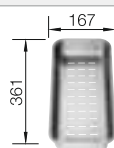

Multifunctional colander

223 077