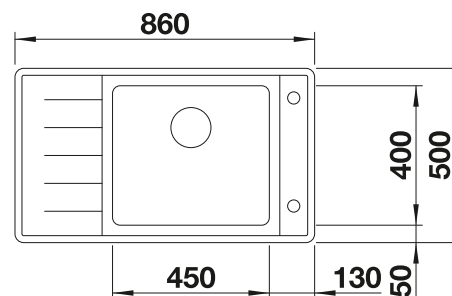

Bowl depth 215 mm

Stainless steel sinks

Suggested optional accessories

232846

235906

BLANCO UNIT with BLANCO ANDANO XL 6 S-IF Compact

see page 231

see page 288