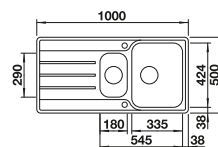

cabinet size mm	600
BLANCO LEMIS 6 S-IF	
Flat rim IF 	
	reversible
 brushed finish	523 033
Bowl depth	205/145 mm

Scope of supply	With drain remote control
waste kit with space-saving pipe, 2 x 3 ½" basket strainer with drain remote control (rotary switch) for the main bowl	