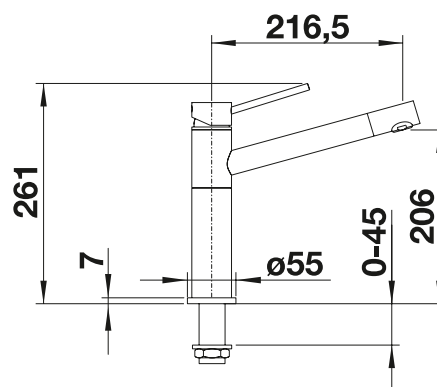

Technical Drawing

Flowrate 14.4 l

Scope of supply

- Single-lever mixer tap
- 360° swivel spout for greater reach
- Ø 35 mm tap hole required
- With ceramic disk cartridge
- Flexible connector pipes, 450 mm long and 3/8" nut for particularly easy installation
- Patented jet regulator for markedly reduced scaling
- Stabilisation plate to increase the stability of the tap when fitted in stainless steel sinks
- LGA approved
- DVGW approved

Suggested optional accessories

Dirt filter for corner valve

128434

Jet regulator set for high-pressure mixer taps

521746

Recommendation soap dispenser

BLANCO LATO Soap dispenser

see page 278