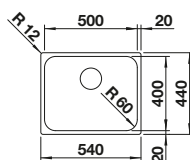

Scope of supply	Without drain remote control

waste kit with space-saving pipe, 3 1/2" basket strainer, fixing kit