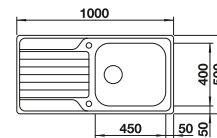

BLANCO DINAS

Stainless steel

- Harmonious, timeless design
- Roomy bowl plus half bowl
- Spacious draining area
- Can be installed reversibly
- 3 ½" basket strainer
- With remote control

cabinet size mm	600	600
BLANCO DINAS	6 S	XL 6 S
Installation from above 		
	reversible	reversible
 brushed finish	523 379	524 255
Bowl depth	195/145 mm	195 mm