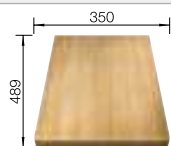

Technical Drawing

Ash compound bridging
chopping board