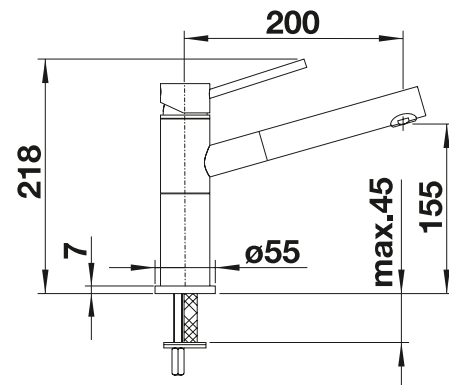

Technical Drawing

Flowrate 10.8 l

Scope of supply

- Spout can be swivelled by 128°
- Ø 35 mm tap hole required
- With ceramic disk cartridge
- Metal-sheathed spray hose
- Flexible 450 mm connector pipes and 3/8" nut for particularly easy and secure installation
- Patented jet regulator for markedly reduced scaling
- Stabilisation plate to increase the stability of the tap when fitted in stainless steel sinks
- With non-return valve and thus guaranteed against reflux in accordance with EN 1717
- LGA approved
- DVGW approved

Suggested optional accessories

Dirt filter for corner valve

128 434

Jet regulator set for high-pressure mixer taps

521 746

Spray hose guide for kitchen mixer taps

511 920

Recommendation soap dispenser

BLANCO LATO Soap dispenser

see page 278