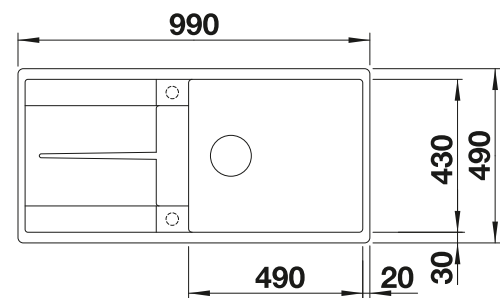

Technical Drawing

○ Pre-drilled holes for tapping or drilling
Bowl depth 190 mm

Suggested optional accessories

235 866

223 297

507 829

BLANCO UNIT with BLANCO METRA XL 6 S-F

see page 251

see page 289