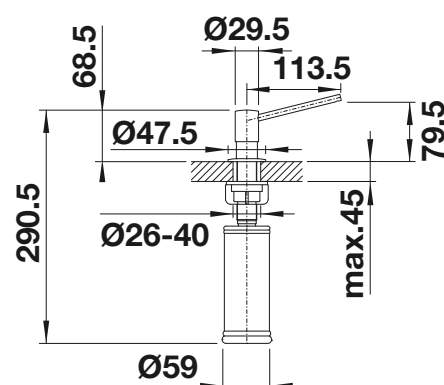

Technical Drawing

Please note: Ø 35 mm tap hole required
bottle content: 300 ml

Scope of supply