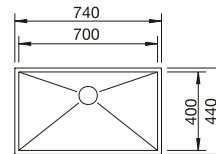

Note: also available as an undermount version.