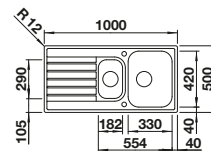

BLANCO LIVIT II 6 S

Stainless steel

- With additional bowl
- Perforated stainless steel colander
- Spacious drainer
- With 3 ½" stainless steel basket strainers

cabinet size mm	600
BLANCO LIVIT II 6 S	
Installation from above	
	reversible
brushed finish	526625
Bowl depth	165/95 mm

Scope of supply

perforated stainless steel colander, waste kit with space-saving pipe, 2 x 3 ½" basket strainer with drain remote control (rotary switch) for the main bowl

Stainless steel
sinks

Suggested optional accessories

218313

220573

217611

BLANCO UNIT with BLANCO LIVIT II 6 S

see page 266

see page 301