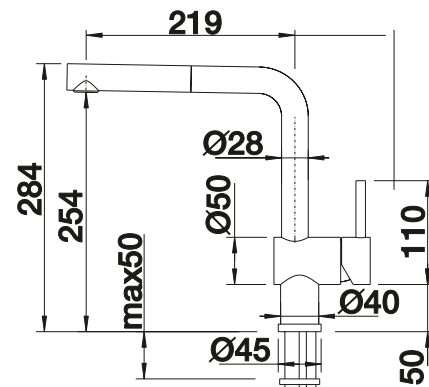

Technical Drawing

Flowrate 10,5 l

Scope of supply

- Single-lever mixer tap
- 140° swivel spout for greater reach
- Ø 35 mm tap hole required
- With ceramic disk cartridge
- Metal-sheathed spray hose
- Flexible connector pipes, 450 mm long and 3/8" nut for particularly easy installation
- Patented jet regulator for markedly reduced scaling
- Stabilisation plate to increase the stability of the tap when fitted in stainless steel sinks
- With non-return valve and thus guaranteed against reflux in accordance with EN 1717
- LGA approved
- DVGW approved

Mixer taps

Suggested optional accessories

Dirt filter for corner valve

128 434

Jet regulator set for high-pressure mixer taps

521 746

Spray hose guide for kitchen mixer taps

511 920

Recommendation soap dispenser

BLANCO LATO Soap dispenser

see page 278