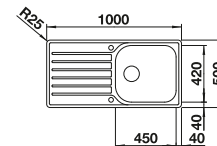

Scope of supply	With drain remote control
waste kit with space-saving pipe, 2 x 3 ½" basket strainer with drain remote control (rotary switch) for 1 bowl	waste kit with space-saving pipe, 3 ½" basket strainer with drain remote control (rotary switch)

Stainless steel sinks

Suggested optional accessories	BLANCO UNIT with BLANCO LANTOS	
Crockery basket Stainless Steel 220573	BLANCO KANO-S see page 266	BLANCO SELECT II 60/2 see page 289