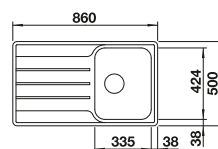

Scope of supply

Without drain remote control

waste kit with space-saving pipe, 3 ½" basket strainer

Stainless steel
sinks