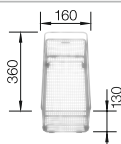

Multifunctional wire basket

223 297