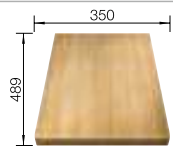

Ash compound bridging chopping board