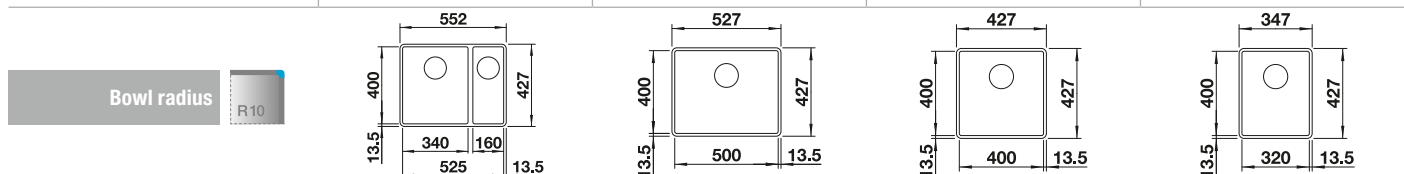

Scope of supply	InFino drain system without remote control			
Note: for worktop thicknesses of 15 mm and over, a space for the overflow must be cut out on the underside. Model-related detailed dimensions and drawings can be found with the cut-out information online at www.blanco.com.	waste kit with space saving pipe, waste connection, 2 x 3 ½" InFino basket strainer	waste kit with space-saving pipe, 3 ½" InFino basket strainer	waste kit with space-saving pipe, 3 ½" InFino basket strainer	waste kit with space-saving pipe, 3 ½" InFino basket strainer

Suggested optional accessories			BLANCO UNIT with BLANCO SUBLINE-F	
 Ash compound chopping board 230700	 Silver-coloured safety glass cutting board 227697	 Top rails 235906	 BLANCO LINUS-S see page 251	 BLANCO SOLON-IF see page 300