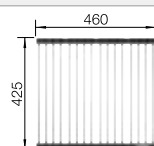

Foldable Grid

238 482