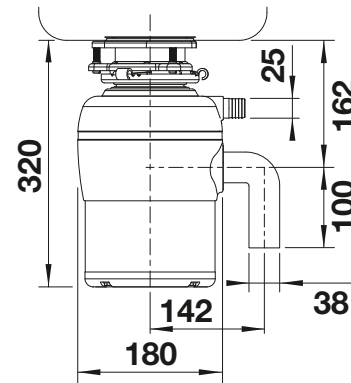

Power supply required 

AC induction motor		Power plug type	
	0.5 HP/ 230 V/ 50 Hz/ 10 A	E+F	526 646
	0.5 HP/ 230 V/ 50 Hz/ 10 A	G	456 438

Technical Drawing

3 1/2" sink outlet required
 Product weight: 7,4 kg
 Non-detachable 90 cm inch power cord
 Reset-button on bottom of the FWD (note accessibility)