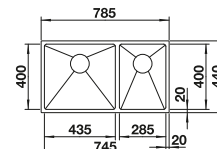

cabinet size mm	900	800	800
BLANCO QUATRUS R15-IU	400/400-IU	435/285-IU	435/285-IU
Installation from above and undermount 			
		Main bowl left	Main bowl right
 brushed finish	237 586	235 647	235 650
Bowl depth	200/200 mm	200/200 mm	200/200 mm