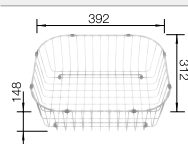

Suggested optional accessories

Crockery basket Stainless Steel

220573