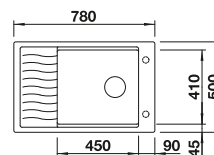

Scope of supply InFino drain system without remote control

stainless steel drainer grid, waste kit with space-saving pipe, 3 1/2" InFino basket strainer