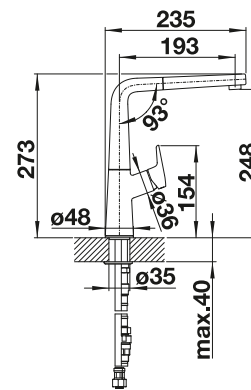

Technical Drawing

Flowrate 8.62 l

Scope of supply

- 190° swivel spout for greater reach
- High drill hole of 35 mm diameter required
- With ceramic disk cartridge
- Flexible connector pipes, 450 mm long and 3/8" nut for particularly easy installation
- With metal-cased spray hose
- Patented jet regulator for markedly reduced scaling
- Stabilisation plate to increase the stability of the tap when fitted in stainless steel sinks
- With non-return valve and thus guaranteed against reflux in accordance with EN 1717
- LGA approved
- Planned for DVGW certificate

Mixer taps

Suggested optional accessories

Dirt filter for corner valve

128 434

Spray hose guide for kitchen mixer taps

511 920

Recommendation soap dispenser

BLANCO LATO Soap dispenser

see page 278