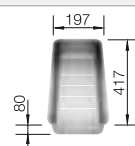

Multifunctional stainless steel colander

227692