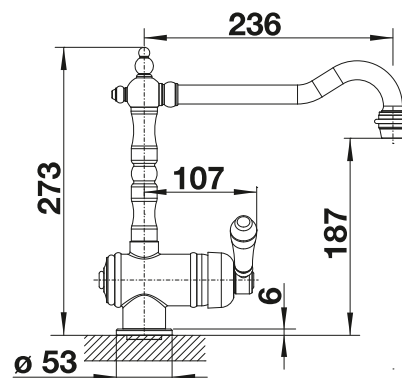

Technical Drawing

Flowrate 13.7 l

Scope of supply

- 360° swivel spout for greater reach
- Ø 35 mm tap hole required
- With ceramic disk cartridge
- Flexible connector pipes, 450 mm long and 3/8" nut for particularly easy and safe installation
- Patented jet regulator for markedly reduced scaling
- Stabilisation plate to increase the stability of the tap when fitted in stainless steel sinks
- LGA approved
- DVGW approved

Suggested optional accessories

Dirt filter for corner valve

128 434

Jet regulator set for high-pressure mixer taps

521 746

Recommendation soap dispenser

BLANCO TORRE Soap dispenser

see page 279