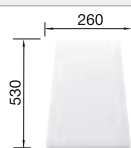

Plastic chopping board in white

217611