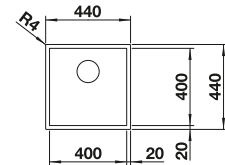

cabinet size mm	800	600	450
BLANCO ZEROX-U Durinox	700-U Durinox	500-U Durinox	400-U Durinox
Undermount 			
Durinox	521 560	521 559	521 558
Bowl depth	185 mm	175 mm	175 mm

Note: also available as flushmount version.