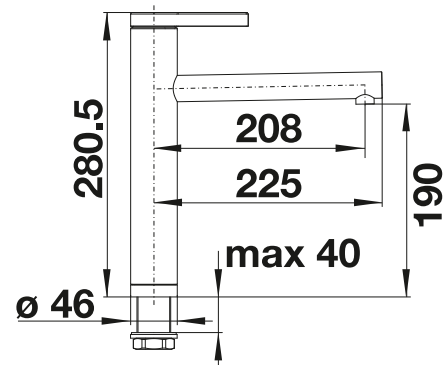

Technical Drawing

Flowrate 11.5 l

Scope of supply

- 360° swivel spout for greater reach
- Ø 35 mm tap hole required
- With ceramic disk cartridge
- Flexible connection pipes with a length of 450 mm and 3/8" nut for particularly easy and secure installation
- Patented jet regulator for markedly reduced scaling
- Stabilisation plate to increase the stability of the tap when fitted in stainless steel sinks
- LGA approved
- DVGW approved

Mixer taps

Suggested optional accessories

Dirt filter for corner valve

128 434

Recommendation soap dispenser

BLANCO PIONA Soap dispenser

see page 277

Recommendation pop-up

Pop-up control

see page 320