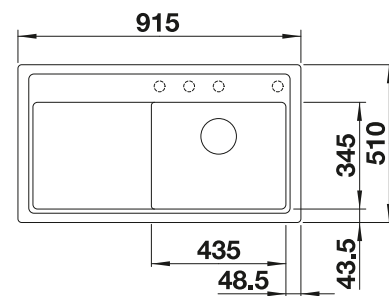

Technical Drawing

○ Pre-drilled holes for tapping or drilling
Bowl depth 190 mm

Suggested optional accessories

223 077

224 629

BLANCO UNIT with BLANCO ZENAR 5 S

see page 233

see page 292