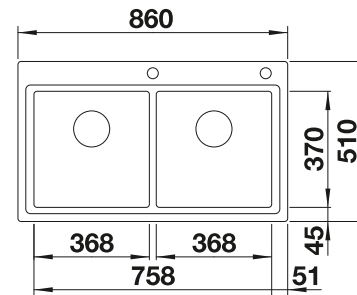

Bowl depth 196/196 mm

No additional drill holes may be made.

If using a soap dispenser, the drain remote control must be replaced by the soap dispenser and the InFino drain system with remote control replaced by an InFino manual drain system without remote control.

Please contact us in case of queries – we will be glad to help.

The item number for the InFino manual drain system without remote control is available on request.

Cut-out information for all of the installation processes can be found in our internet download.

Suggested optional accessories

Cutting board 230 970	Multifunctional colander 231 396	Drainer 230 734

BLANCO UNIT with BLANCO DIVON II 8-IF

see page 227

see page 296