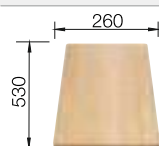

Suggested optional accessories

Solid beech chopping board

218 313