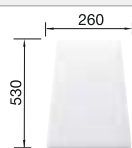

Plastic chopping board in white

217611