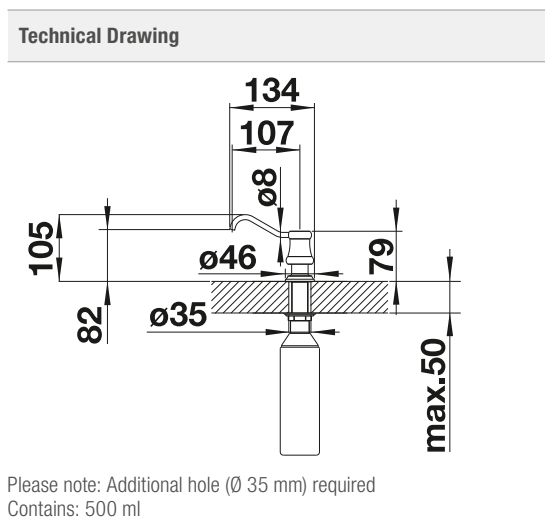

- Modern edge to the traditional farmhouse style
- Practical accessory for daily life
- Easy refill from above

Metallic surface		
	chrome	524 290