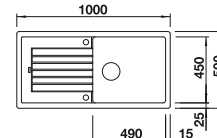

Scope of supply	With drain remote control
waste kit with space-saving pipe, 2 x 3 ½" basket strainer with drain remote control (rotary switch) for the main bowl	waste kit with space-saving pipe, 3 ½" basket strainer with drain remote control (rotary switch)

Suggested optional accessories			BLANCO UNIT with BLANCO ZIA	
 Solid beech chopping board 218 313	 Plastic chopping board in white 217 611	 Multifunctional wire basket 223 297	 BLANCO MIDA-S see page 269	 BLANCO SELECT II 60/3 see page 289