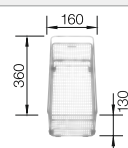

Multifunctional wire basket

223297