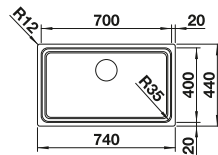

Scope of supply InFino drain system without remote control

2 x ETAGON rails in stainless steel, waste kit with space-saving pipe, 3 1/2" InFino basket strainer, fixing kit