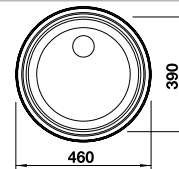

Undermount installation without overhang, required cut-out Ø424 mm.

Scope of supply	Without drain remote control	
waste kit with space-saving pipe, 3 1/2" basket strainer	waste kit with space-saving pipe, 3 1/2" basket strainer, seal	waste kit, 1 1/2" plug, seal