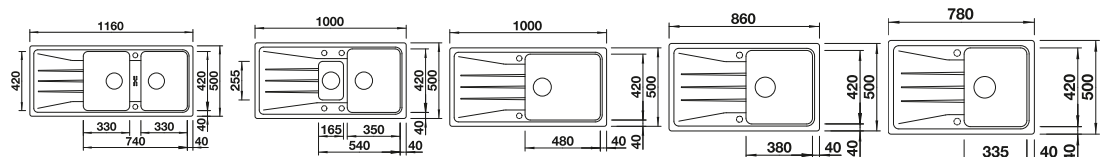

Scope of supply	Without drain remote control				
	waste kit with space-saving pipe, 2 x 3 1/2" basket strainer	waste kit with space-saving pipe, 2 x 3 1/2" basket strainer	waste kit with space-saving pipe, 3 1/2" basket strainer	waste kit with space-saving pipe, 3 1/2" basket strainer	waste kit with space-saving pipe, 3 1/2" basket strainer

Suggested optional accessories

Solid beech chopping board	Plastic chopping board in white	Multifunctional wire basket
218 313	217 611	223 297

BLANCO UNIT with BLANCO SONA

BLANCO CARENA-S Vario	BLANCO BOTTON Pro 60/3 Automatic
see page 244	see page 297