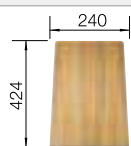

Suggested optional accessories

Ash compound chopping board

230 700