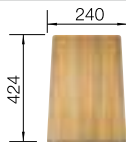

Ash compound chopping board

230 700