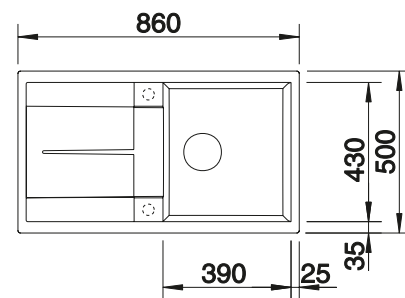

○ Pre-drilled holes for tapping or drilling
Bowl depth 190 mm

Suggested optional accessories

Solid beech chopping board

218313

Plastic chopping board in white

217611

Corner caddy

235866