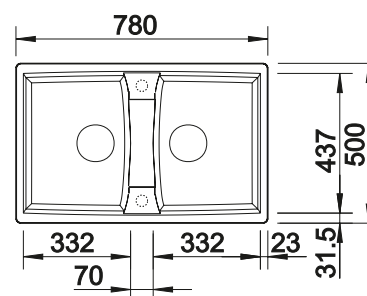

○ Pre-drilled holes for tapping or drilling
Bowl depth 190/190 mm

Suggested optional accessories

Solid beech chopping board

218313

Plastic chopping board in white

217611

Multifunctional wire basket

223297