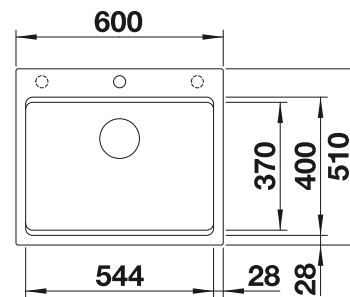

○ Pre-drilled holes for tapping or drilling

Bowl depth 220 mm

Suggested optional accessories

230 700

BLANCO UNIT with BLANCO ETAGON 6 Black Edition

see page 210

see page 289