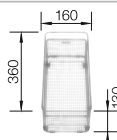

Technical Drawing

○ Pre-drilled holes for tapping or drilling
Bowl depth 190/145 mm

Suggested optional accessories

Multifunctional wire basket

223 297

Crockery basket with plate stack

507 829

CapFlow