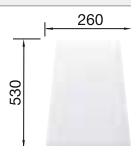

Stainless Steel colander

Stainless steel
sinks

Suggested optional accessories

Solid beech chopping board

218313

Crockery basket Stainless Steel

220573

Plastic chopping board in white