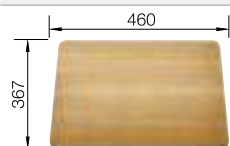

Technical Drawing

Ash compound chopping board

ash compound chopping board, waste kit with space-saving pipe, 3 1/2" InFino basket strainer with drain remote control (rotary switch)