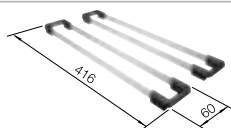

Suggested optional accessories

Top rails

235906