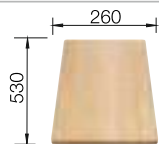

Suggested optional accessories

Solid beech chopping board

218313