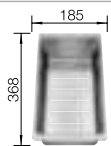

Technical Drawing

Multifunctional colander