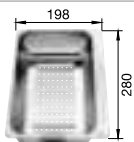

Scope of supply

Multifunctional colander

multifunctional stainless steel colander, waste kit with space-saving pipe, 2 x 3 1/2" basket strainer with drain remote control (rotary switch) for the main bowl

or

waste kit with space-saving pipe, 2 x 3 1/2" basket strainer