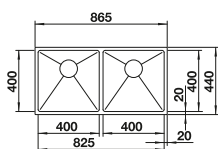

cabinet size mm	900	800	800
BLANCO QUATRUS R15-IU	400/400-IU	435/285-IU	435/285-IU
Installation from above and undermount 			
		Main bowl left	Main bowl right
 brushed finish	237 586	235 647	235 650
Bowl depth	200/200 mm	200/200 mm	200/200 mm