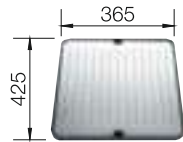

- When placed on the worktop, the draining tray can replace a drainer
- Provides enough room for washed items
- Made of high-quality plastic with a stainless steel insert
- Ideal when combined with a single or double bowl