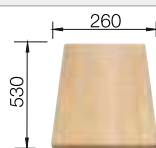

Solid beech chopping board

218313

Crockery basket

231693

Plastic chopping board in white

217611

BLANCO UNIT with BLANCO NAYA 8 S

BLANCO CARENA-S Vario