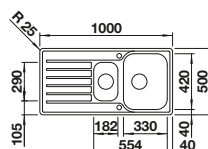

Scope of supply

With drain remote control

waste kit with space-saving pipe, 2 x 3 ½" basket strainer with drain remote control (rotary switch) for the main bowl

Stainless steel
sinks