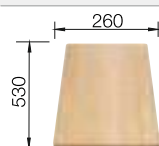

Solid beech chopping board

218313

Stainless Steel colander

240729

Crockery basket Stainless Steel

220573

BLANCO UNIT with BLANCO TIPO II 6 S

BLANCO DARAS-S