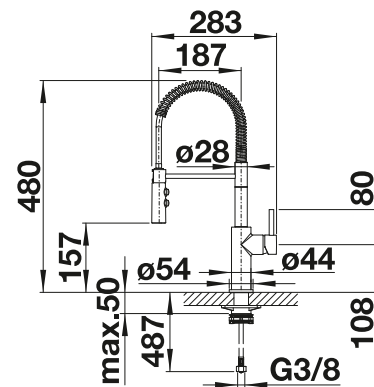

BLANCO CATRIS-S

- Classic design in the Semi-Profi version
- Flexible spout (stainless steel spring) with a movable spray
- Dual spray: easy switch from aerated stream to powerful rinse spray
- Spray easily removable from the holder
- Ideal in combination with wall units

Metallic surface		
	chrome	521 476

Pull-out dual spray

Extendable spray

Technical Drawing

Flowrate 9 l

Scope of supply

- 360° swivel spout for greater reach
- Ø 35 mm tap hole required
- Cartridge with ceramic seals
- Spray made of plastic
- Flexible connection pipes with a length of 450 mm and 3/8" nut for particularly easy and secure installation
- Patented jet regulator for markedly reduced scaling
- Stabilising plate to increase the stability of the tap when fitted in stainless steel sinks
- With non-return valve and thus guaranteed against reflux in accordance with EN 1717
- LGA approved
- DVGW approved

Mixer taps

Suggested optional accessories

Dirt filter for corner valve

128434

Recommendation soap dispenser

BLANCO LATO Soap dispenser

see page 278