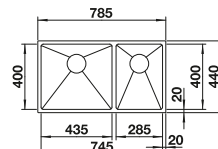

Scope of supply

Without drain remote control

waste kit is not included in the scope of supply

Installation note:

Please order waste kit separately.

BLANCO QUATRUS R15-IU - production on demand, minimum order quantity to be checked with BLANCO.