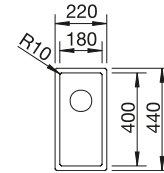

Scope of supply	InFino drain system without remote control
Technical note: The undermount bowl edge is not closed at the corners.	
waste kit with space saving pipe, 3 1/2" InFino basket strainer, fixing kit	waste kit* with space saving pipe, 3 1/2" InFino basket strainer, fixing kit

Bowls stainless steel

Suggested optional accessories			BLANCO UNIT with BLANCO CLARON-U	
 Glass cutting board 225 333	 Colander stainless steel 219 649	 Lay-on drainer 223 067	 BLANCO drink filter EVOL-S Pro see page 210	 BLANCO SOLON-IF see page 300