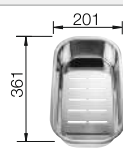

Multifunctional colander

movable safety glass cutting board, multifunction colander in stainless steel (adequate for main bowl) waste kit with space-saving pipe, 2 x 3 1/2" InFino basket strainer with drain remote control (rotary switch) for the main bowl