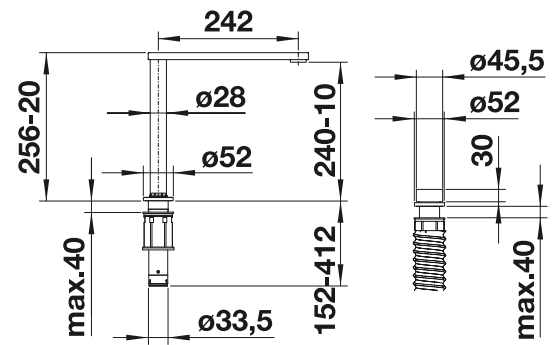

Technical Drawing

Flowrate 11.5 l

Scope of supply

- Spout can be retracted and swivelled by 360°
- 2 x 35 mm Ø tap holes required for tap and operating lever
- With ceramic disk cartridge
- Flexible connector pipes, 750 mm long and 3/8" nut for particularly easy installation
- Patented jet regulator for markedly reduced scaling
- Stabilisation plate to increase the stability of the tap when fitted in stainless steel sinks
- LGA approved
- Planned for DVGW certificate

Suggested optional accessories

Dirt filter for corner valve

128434

Recommendation soap dispenser

BLANCO PIONA Soap dispenser

see page 277