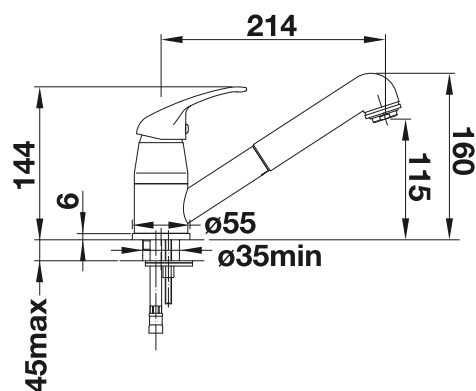

Technical Drawing

Flowrate 9.1 l / 10.6 l

Scope of supply

- Single-lever mixer tap
- Spout can be swivelled by 90°
- Ø 35 mm tap hole required
- With ceramic disk cartridge
- Flexible connector pipes, 500 mm long and 3/8" nut for particularly easy and safe installation
- Nylon-sheathed spray hose
- With non-return valve and thus guaranteed against reflux in accordance with EN 1717
- LGA approved

Suggested optional accessories

Dirt filter for corner valve

128 434

Jet regulator set for high-pressure mixer taps

521 746

Spray hose guide for kitchen mixer taps

511 920

Recommendation soap dispenser

BLANCO LATO Soap dispenser

see page 278