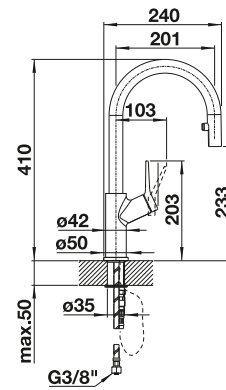

Technical Drawing

Flowrate 9 l

Scope of supply

- 190° swivel spout for greater reach
- Ø 35 mm tap hole required
- With ceramic disk cartridge
- Textile covered spray hose
- Covered spray hose with change-over button on the back
- Flexible connector pipes, 450 mm long and 3/8" nut for particularly easy installation
- Patented jet regulator for markedly reduced scaling
- Stabilisation plate to increase the stability of the tap when fitted in stainless steel sinks
- With non-return valve and thus guaranteed against reflux in accordance with EN 1717
- LGA approved
- DVGW approved

Suggested optional accessories

Dirt filter for corner valve

128 434

Spray hose guide for kitchen mixer taps

511 920

Recommendation soap dispenser

BLANCO LATO Soap dispenser

see page 278