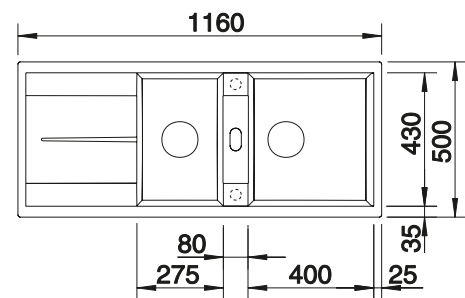

Technical Drawing

○ Pre-drilled holes for tapping or drilling
Bowl depth 190/190 mm

Suggested optional accessories

218313

217611

235866

BLANCO UNIT with BLANCO METRA 8 S

see page 251

see page 296