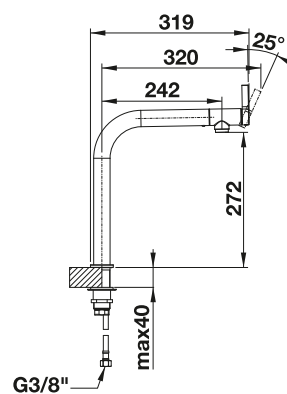

Technical Drawing

Flowrate 9.1 l

Scope of supply

- 200° swivel spout for greater reach
- Ø 35 mm tap hole required
- With ceramic disk cartridge
- Flexible connector pipes, 450 mm long and 3/8" nut for particularly easy installation
- Patented jet regulator for markedly reduced scaling
- Stabilisation plate to increase the stability of the tap when fitted in stainless steel sinks
- LGA approved
- DVGW approved

Suggested optional accessories

Dirt filter for corner valve

128 434

Recommendation soap dispenser

BLANCO PIONA Soap dispenser

see page 277