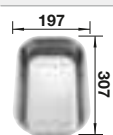

Suggested optional accessories

Stainless Steel colander

240729