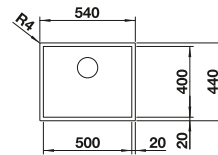

Note: also available as an undermount version.

Note: also available as an undermount version.

Note: also available as an undermount version.

Bowl radius

R0

* Scope of supply note: a retrofit set is required for IF models without a tap ledge if using a drain remote control with pop-up.
Recommended: item no. 232 459

Installing a kitchen mixer tap, drain remote control or soap dispenser in laminate worktops requires a flexible sealing tape, item no. 120 055.

* Scope of supply note: a retrofit set is required for IF models without a tap ledge if using a drain remote control.
Recommended: item no. 232 459

Installing a kitchen mixer tap, drain remote control or soap dispenser in laminate worktops requires a flexible sealing tape, item no. 120 055.

* Scope of supply note: a retrofit set is required for IF models without a tap ledge if using a drain remote control with pop-up.
Recommended: item no. 232 459

Installing a kitchen mixer tap, drain remote control or soap dispenser in laminate worktops requires a flexible sealing tape, item no. 120 055.

Scope of supply

InFino drain system without remote control

waste kit* with space saving pipe, 3 1/2" InFino basket strainer, fixing kit