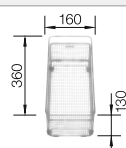

Multifunctional wire basket

223297