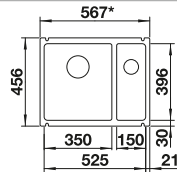

Cut-out radius: 15 mm

Note: minimum worktop thickness 25 mm. Please follow the assembly instructions.