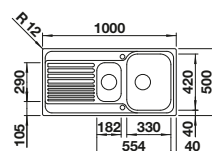

Scope of supply	With drain remote control
waste kit with space-saving pipe, 2 x 3 ½" basket strainer with drain remote control (rotary switch) for the main bowl	

Stainless steel sinks

Suggested optional accessories		
 260 530	 197 307	 392 312 148
Solid beech chopping board 218313	Stainless Steel colander 240729	Crockery basket Stainless Steel 220573

BLANCO UNIT with BLANCO TIPO II 6 S	
BLANCO DARAS-S see page 275	BLANCO SINGOLO XL see page 301