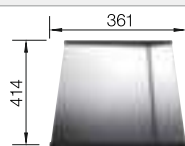

Lay-on drainer

223067