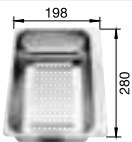

Scope of supply

Multifunctional colander

multifunctional stainless steel colander, waste kit with space-saving pipe, 2 x 3 1/2" basket strainer with drain remote control (rotary switch) for the main bowl