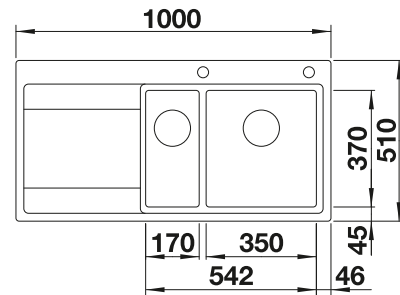

Technical Drawing

Bowl depth 195/135 mm

No additional drill holes may be made.

If using a soap dispenser, the drain remote control must be replaced by the soap dispenser and the InFino drain system with remote control replaced by an InFino manual drain system without remote control.

Please contact us in case of queries – we will be glad to help. The item number for the InFino manual drain system without remote control is available on request.

Cut-out information for all of the installation processes can be found in our internet download.

Stainless steel sinks

Suggested optional accessories **BLANCO UNIT with BLANCO DIVON II 6 S-IF**

 Cutting board 230970	 Foldable Grid 238483	 2 x ETAGON rails 234164

 BLANCO LINEE-S see page 227	 BLANCO SELECT II 60/3 Orga see page 288