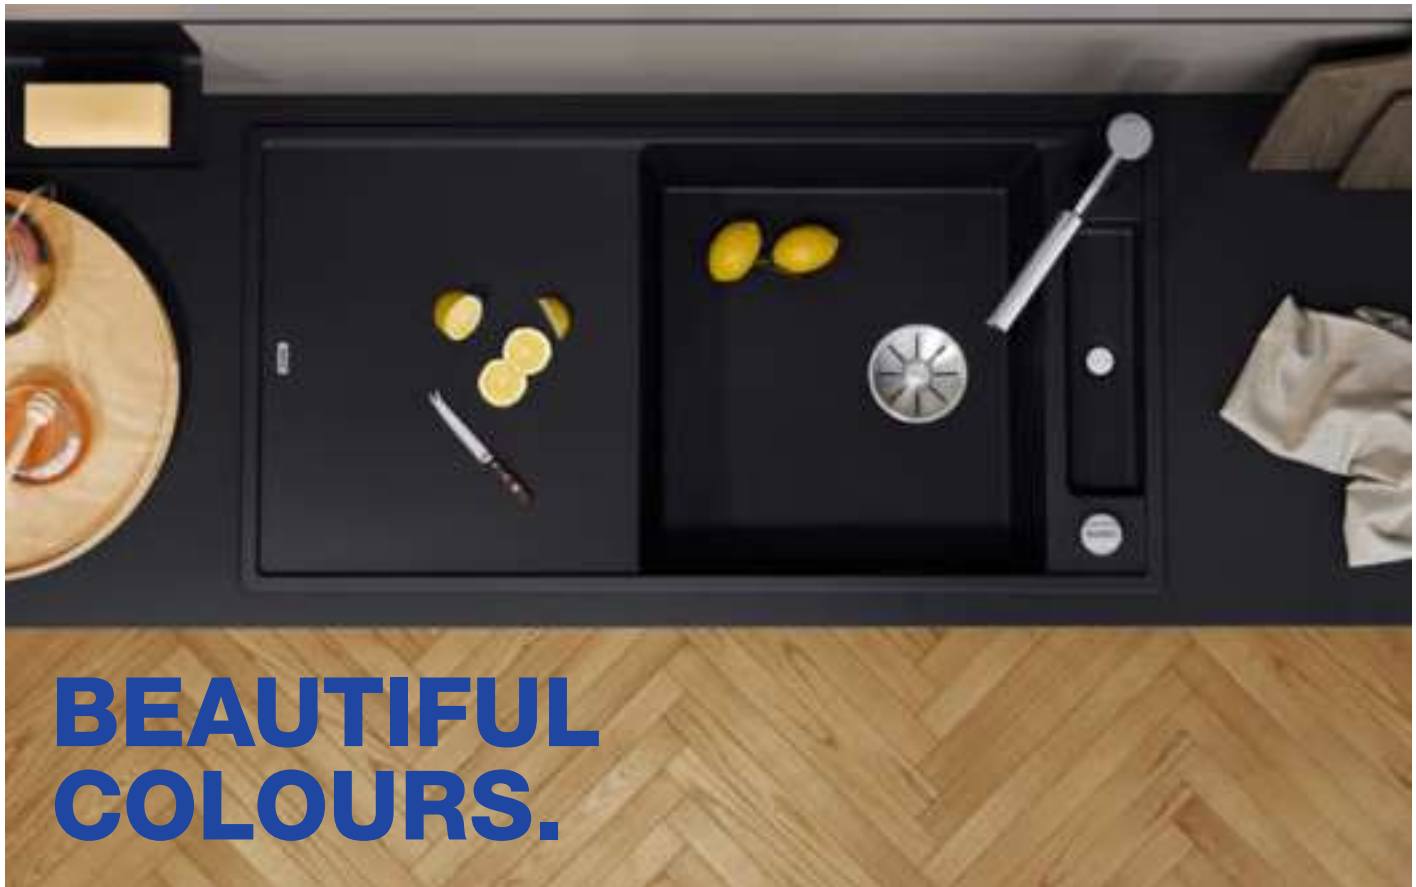

BEAUTIFUL COLOURS.

SILGRANIT Sinks

Discover SILGRANIT®'s beautiful colour palette.

Silgranit's beautiful, smooth surface is available in a range of design-oriented non-fading colours. Colour is such an important part of our lives, especially within our homes. It is a fundamental aspect of interior design, and we use colour as a form of creative expression. It has the power to uplift, energize, soothe and awaken.

Get inspired and create adorable kitchens with a spectrum of Silgranit shades available in our bowls, sinks and mixer taps portfolio.