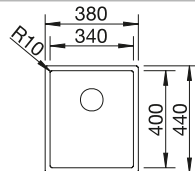

Installing a kitchen mixer tap, drain remote control or soap dispenser in laminate worktops requires a flexible sealing tape, item no. 120 055.

Note: Installing a kitchen mixer tap, drain remote control or soap dispenser in laminate worktops requires a flexible sealing tape, item no. 120 055.

Scope of supply	InFino drain system without remote control
waste kit* with space saving pipe, 3 1/2" InFino basket strainer, fixing kit	

Suggested optional accessories

 240 420 Glass cutting board 225333	 200 100 420 Colander stainless steel 219649	 460 425 Foldable Grid 238482

BLANCO UNIT with BLANCO CLARON-IF

 BLANCO drink.filter EVOL-S Pro see page 210	 BLANCO SOLON-IF see page 300