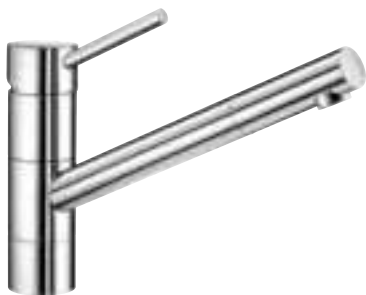

Recommendation soap dispenser

BLANCO LATO Soap dispenser

see page 278

BLANCO KANO

- Slim tap in aesthetic design
- Especially suitable for compact sinks
- Spout can be swivelled through 360° for greater cover