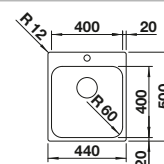

Scope of supply Without drain remote control

waste kit with space-saving pipe, 3 1/2" basket strainer, fixing kit

Installation note:

Additional drill hole possible. The subsequent drill hole should be carried out by a specialist company.

Bowls stainless steel