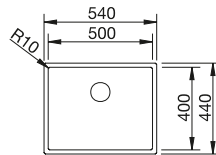

BLANCO CLARON-U Durinox

Stainless steel

- Pure, elegant design with concise corner radii of 10 mm
- Matt velvet look with a homogeneous surface structure, and pleasantly warm to the touch
- Sophisticated surface: highly resistant to scratches
- With the covered C-overflow with Durinox surface
- InFino drain system – elegantly integrated and easy-care
- Large bowl capacity thanks to extra-deep bowls and smallest possible radii

cabinet size mm	800	600	450	400
BLANCO CLARON-U Durinox	700-U Durinox	500-U Durinox	400-U Durinox	340-U Durinox
Undermount				
Durinox	523 387	523 386	523 385	523 384
Bowl depth	190 mm	190 mm	190 mm	190 mm

Bowl radius

Scope of supply **InFino drain system without remote control**

waste kit with space saving pipe, 3 1/2" InFino basket strainer, fixing kit
Installation note:
Technical note: The undermount bowl edge is not closed at the corners.

Suggested optional accessories **BLANCO UNIT with BLANCO CLARON-U Durinox**

223 074

223 067

223 297

see page 210

see page 289