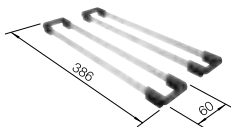

2 x ETAGON rails

2 x ETAGON rails in stainless steel, waste kit with space-saving pipe, 3 1/2" InFino basket strainer with drain remote control (pop-up, chrome-plated)

or

2 x ETAGON rails in stainless steel, waste kit with space-saving pipe, 3 1/2" InFino basket strainer