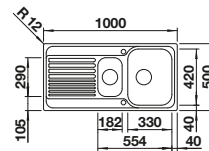

BLANCO TIPO II 6 S

Stainless steel

- Functional design
- Large bowl with additional bowl
- Perforated stainless steel colander
- With 3 1/2" basket strainer
- Can be installed reversibly

cabinet size mm	600
BLANCO TIPO II 6 S	
Installation from above	
	reversible
natural finish	526622
Bowl depth	170/90 mm

Scope of supply

perforated stainless steel colander, waste kit with space-saving pipe, 2 x 3 1/2" basket strainer with drain remote control (rotary switch) for the main bowl

Stainless steel sinks

Suggested optional accessories

218313

220573

217611

BLANCO UNIT with BLANCO TIPO II 6 S

see page 275

see page 301