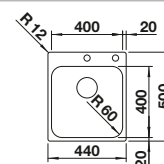

Scope of supply

With drain remote control

waste kit with space-saving pipe, 3 1/2" basket strainer with drain remote control (pop-up, chrome-plated), fixing kit

Installation note:

Additional drill hole possible. The subsequent drill hole should be carried out by a specialist company.