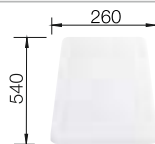

Plastic chopping board in white

210 521