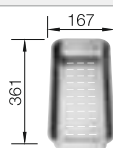

Multifunctional colander

223 077