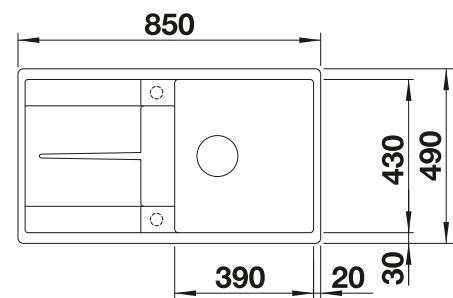

Technical Drawing

○ Pre-drilled holes for tapping or drilling
Bowl depth 190 mm

Suggested optional accessories

235 866

223 297

507 829

BLANCO UNIT with BLANCO METRA 5 S-F

see page 254

see page 292