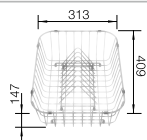

Crockery basket with plate stack

507829