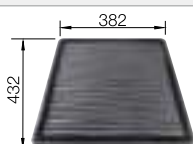

Drainer

230 734