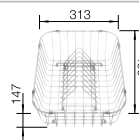

○ Pre-drilled holes for tapping or drilling
Bowl depth 190 mm

Suggested optional accessories

Multifunctional colander

227 689

Multifunctional wire basket

223 297

Crockery basket with plate stack

507 829