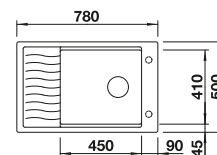

BLANCO ELON XL

SILGRANIT

- Compact single-bowl sink
- Practical, comfortable XL bowl
- Clever extendable drainer thanks to the movable stainless steel grid
- Modern undulating design of sink and accessories match each other perfectly
- Multifunctional stainless steel drainer grid included in the delivery
- High-quality features with InFino drain system with remote control - elegantly integrated and extremely easy-care
- Tap ledge on side, also ideal for window installation
- Can be installed reversibly

cabinet size mm	800	600
BLANCO ELON XL	8 S	6 S
Installation from above		
	reversible	reversible
black	525 885	525 882
anthracite	524 860	524 834
rock grey	524 861	524 835
volcano grey	527 256	527 253
alu metallic	524 862	524 836
white	524 864	524 838
soft white	527 073	527 070
tartufo	524 867	524 841
coffee	524 869	524 843
Bowl depth	190 mm	190 mm

SILGRANIT Sinks

Pre-drilled holes for tapping or drilling

Scope of supply

InFino drain system with remote control

stainless steel drainer grid, waste kit with space-saving pipe, 3 1/2" InFino basket strainer with drain remote control (rotary switch)

Suggested optional accessories

218 313

217 611

227 689

BLANCO UNIT with BLANCO ELON XL

see page 244

see page 288