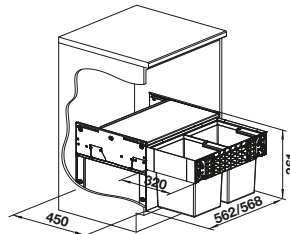

- Ideal for installation in front of wall-mounted low-pressure boilers, hot-water systems and filter systems
- Optimal use of the cabinet space thanks to the reduced installation depth of 320 mm
- Modern design with high-quality aluminium
- All parts are easy to clean thanks to the generous and smooth surfaces
- Simple installation without measuring, marking or pre-drilling

DESIGN
AWARD
2021

reddot winner 2021

cabinet size mm	600
BLANCO SELECT II Compact 60/2	
	526 207
Volume	34 l