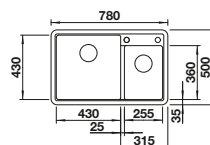

Scope of supply	Without drain remote control
waste kit with space-saving pipe, 2 x 3 1/2" basket strainer	

Suggested optional accessories

 260 530	 260 530	 215 215
Solid beech chopping board 218313	Plastic chopping board in white 217611	Corner caddy 235866

BLANCO UNIT with BLANCO LEGRA 8

 BLANCO MIDA-S see page 269	 BLANCO BOTTON Pro 60/3 Automatic see page 297