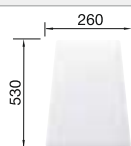

Plastic chopping board in white

217611