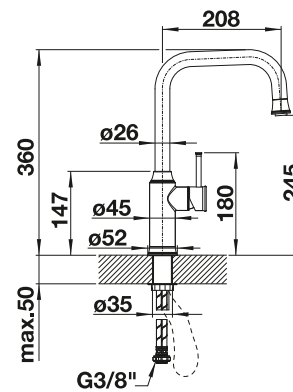

Technical Drawing

Flowrate 8.4 l

Scope of supply

- 190° swivel spout for greater reach
- Ø 35 mm tap hole required
- With ceramic disk cartridge
- Textile covered spray hose
- Flexible connector pipes, 450 mm long and 3/8" nut for particularly easy installation
- Patented jet regulator for markedly reduced scaling
- Stabilisation plate to increase the stability of the tap when fitted in stainless steel sinks
- With non-return valve and thus guaranteed against reflux in accordance with EN 1717
- LGA approved
- DVGW approved

Mixer taps

Suggested optional accessories

Dirt filter for corner valve

128 434

Spray hose guide for kitchen mixer taps

511 920

Recommendation soap dispenser

BLANCO LIVIA Soap dispenser

see page 277

Recommendation pop-up

Pop-up control LIVIA chrome

see page 320