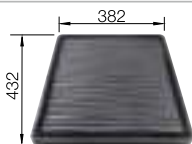

Technical Drawing

Bowl depth 160/130 mm

Bowls stainless steel

Suggested optional accessories

Crockery basket Stainless Steel

220573

Drainer

230734