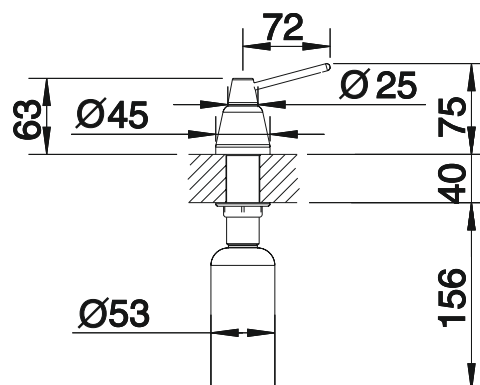

Technical Drawing

- Content: 250 ml
- Additional Ø 35 mm hole required