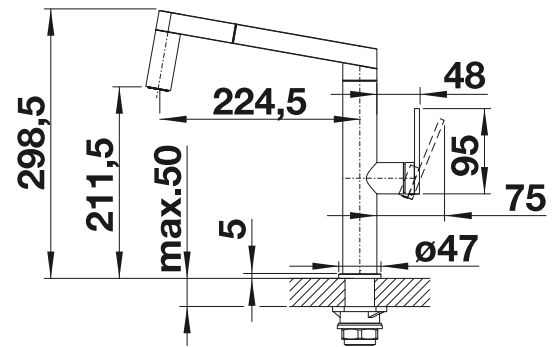

Pull-out dual spray

Extendable spray

Metallic surface

stainless steel

521 547

Technical Drawing

Flowrate 7.2 l

Scope of supply