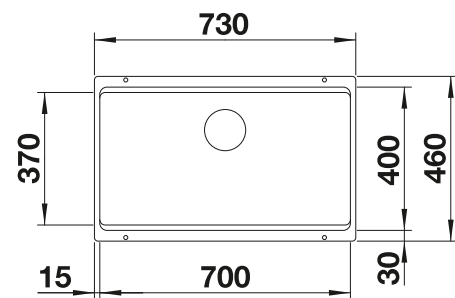

Bowl depth 200 mm
Cut-out radius: 20 mm

Suggested optional accessories

230 700

227 697

227 689

BLANCO UNIT with BLANCO ETAGON 700-U

see page 210

see page 296