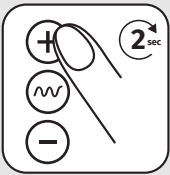

# Gentley

Press and hold for two seconds to switch on

Click to change the mode of vibration. The toy has 6 modes of vibration

Increase the vibration

Decrease the vibration /OFF

EN

Powerful motor for clitoris

Powerful motor for vagina

Press ⊕ and hold for two seconds to switch on.

⊕ increase the vibration

Ⓜ modes of vibration

⊖ decrease the vibration /OFF

DE

Leistungsstarker Motor für die Klitoris

Leistungsstarker Motor für die Vagina