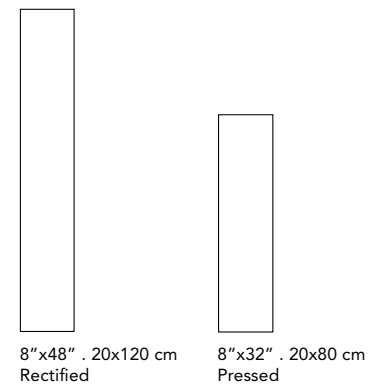

Wall: Woodchic WC09 Chestnut Rect. 8"x48" | Floor: Essential HET01 Beige Rect. 24"x48"

Wall: Woodchic WC09 Chestnut Rect. 8"x48"

Wall: Woodchic WC05 Gray 8"x48" - Kensington KT08 Nero 3"x16" | Floor: Essential HET08 Graphite 24"x48"

Wall: Woodchic WC09 Chestnut 8"x48" - Kensington KT02 Blue 3"x16" | Floor: Essential HET01 Beige 24"x48"

Woodchic

8"x48" 8"x32"

Glazed Porcelain Stoneware

ANSI A 137.1 compliant

8"x48" Rectified - 8"x32" Pressed

Woodchic
WC10 White

Woodchic
WC05 Gray

Woodchic
WC03 Natural

Woodchic
WC09 Chestnut

Graphics number

Sizes	Woodchic WC10 White	Woodchic WC05 Gray	Woodchic WC03 Natural	Woodchic WC09 Chestnut
8"x48"	42	42	42	42
8"x32"	42	42	42	42

Packaging

Sizes						
	Pieces	Sq.Ft.	Lbs.	Boxes	Sq.Ft.	Lbs.
8"x48"	5	12.92	49.12	48	620.16	2400.00
8"x32"	7	12.10	47.84	54	653.40	2583.30

Woodchic WC10 White Rect. 8"x48"

Woodchic WC05 Gray Rect. 8"x48"

Woodchic WC03 Natural Rect. 8"x48"